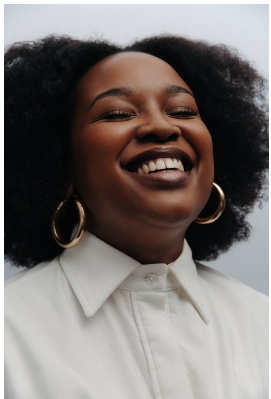

**citizen**  
*A Division Of Boss Models*

**THANDO B KHUMALO**

Height: 168cm Bust: 98cm Waist: 83cm Hips: 104cm Shoe: 5 UK Hair: Dark Brown Eyes: Brown

**citizen**  
*A Division Of Boss Models*

**THANDO B KHUMALO**

Height: 168cm Bust: 98cm Waist: 83cm Hips: 104cm Shoe: 5 UK Hair: Dark Brown Eyes: Brown