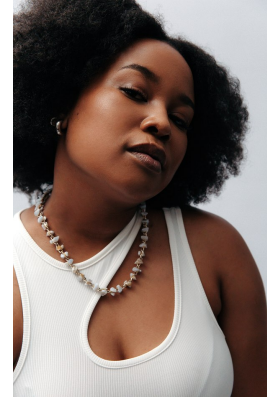

**citizen**  
*A Division Of Boss Models*

**THANDO BONGIWE KHUMALO**

Height: 168cm Bust: 98cm Waist: 83cm Hips: 104cm Shoe: 5 UK Hair: Dark Brown Eyes: Brown

**citizen**  
*A Division Of Boss Models*

**THANDO BONGIWE KHUMALO**

Height: 168cm Bust: 98cm Waist: 83cm Hips: 104cm Shoe: 5 UK Hair: Dark Brown Eyes: Brown