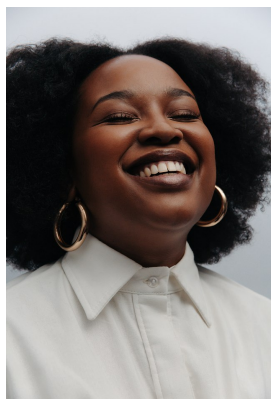

citizen
A Division Of Boss Models

THANDO BONGIWE KHUMALO

Height: 168cm Bust: 98cm Waist: 83cm Hips: 104cm Shoe: 5 UK Hair: Dark Brown Eyes: Brown

citizen
A Division Of Boss Models

THANDO BONGIWE KHUMALO

Height: 168cm Bust: 98cm Waist: 83cm Hips: 104cm Shoe: 5 UK Hair: Dark Brown Eyes: Brown