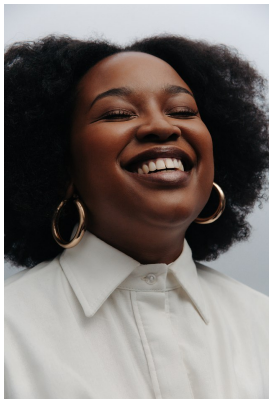

**citizen**  
*A Division Of Boss Models*

**THANDO BONGIWE KHUMALO**

Height: 168cm Bust: 98cm Waist: 83cm Hips: 104cm Shoe: 5 UK Hair: Dark Brown Eyes: Brown

**citizen**  
*A Division Of Boss Models*

**THANDO BONGIWE KHUMALO**

Height: 168cm Bust: 98cm Waist: 83cm Hips: 104cm Shoe: 5 UK Hair: Dark Brown Eyes: Brown