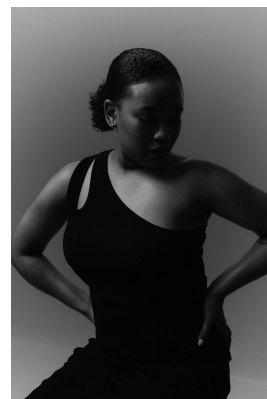

citizen
A Division Of Boss Models

THANDO BONGIWE KHUMALO

Height: 168cm Bust: 98cm Waist: 83cm Hips: 104cm Shoe: 5 UK Hair: Dark Brown Eyes: Brown

citizen
A Division Of Boss Models

THANDO BONGIWE KHUMALO

Height: 168cm Bust: 98cm Waist: 83cm Hips: 104cm Shoe: 5 UK Hair: Dark Brown Eyes: Brown