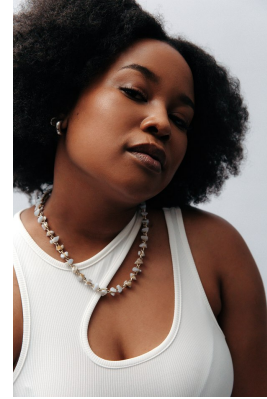

citizen
A Division Of Boss Models

THANDO BONGIWE KHUMALO

Height: 168cm Bust: 98cm Waist: 83cm Hips: 104cm Shoe: 5 UK Hair: Dark Brown Eyes: Brown

citizen
A Division Of Boss Models

THANDO BONGIWE KHUMALO

Height: 168cm Bust: 98cm Waist: 83cm Hips: 104cm Shoe: 5 UK Hair: Dark Brown Eyes: Brown