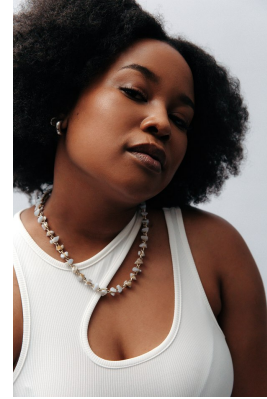

**citizen**  
*A Division Of Boss Models*

**THANDO B KHUMALO**

Height: 168cm Bust: 98cm Waist: 83cm Hips: 104cm Shoe: 5 UK Hair: Dark Brown Eyes: Brown

**citizen**  
*A Division Of Boss Models*

**THANDO B KHUMALO**

Height: 168cm Bust: 98cm Waist: 83cm Hips: 104cm Shoe: 5 UK Hair: Dark Brown Eyes: Brown