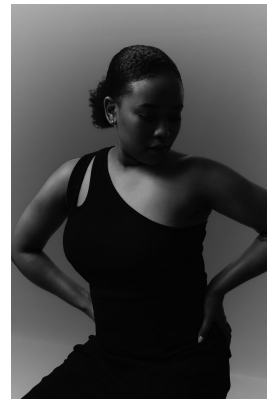

**citizen**  
*A Division Of Boss Models*

**THANDO B KHUMALO**

Height: 168cm Bust: 98cm Waist: 83cm Hips: 104cm Shoe: 5 UK Hair: Dark Brown Eyes: Brown

**citizen**  
*A Division Of Boss Models*

**THANDO B KHUMALO**

Height: 168cm Bust: 98cm Waist: 83cm Hips: 104cm Shoe: 5 UK Hair: Dark Brown Eyes: Brown