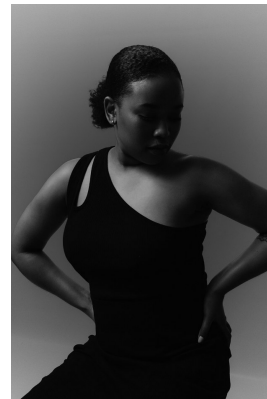

**citizen**  
*A Division Of Boss Models*

**THANDO BONGIWE KHUMALO**

Height: 168cm Bust: 98cm Waist: 83cm Hips: 104cm Shoe: 5 UK Hair: Dark Brown Eyes: Brown

**citizen**  
*A Division Of Boss Models*

**THANDO BONGIWE KHUMALO**

Height: 168cm Bust: 98cm Waist: 83cm Hips: 104cm Shoe: 5 UK Hair: Dark Brown Eyes: Brown