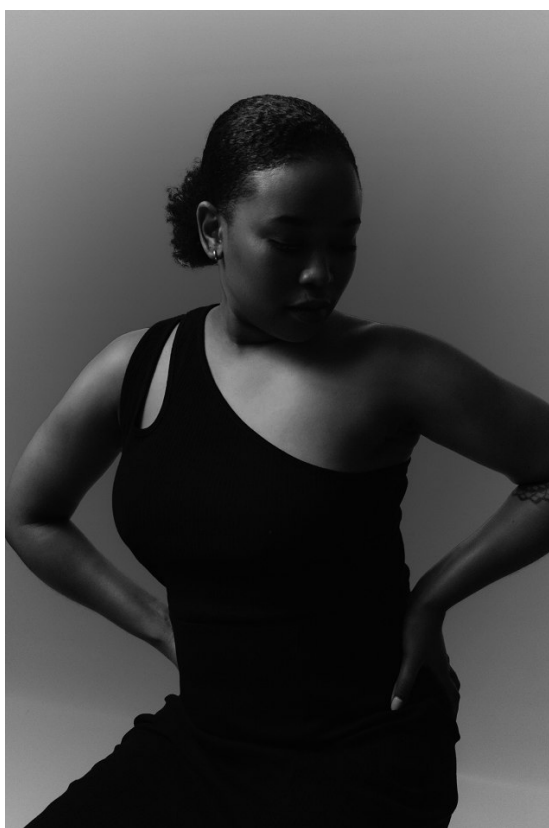

citizen
A Division Of Boss Models

THANDO BONGIWE KHUMALO

Height: 168cm Bust: 98cm Waist: 83cm Hips: 104cm Shoe: 5 UK Hair: Dark Brown Eyes: Brown

THANDO BONGIWE KHUMALO

Height: 168cm Bust: 98cm Waist: 83cm Hips: 104cm Shoe: 5 UK Hair: Dark Brown Eyes: Brown

THANDO BONGIWE KHUMALO

Height: 168cm Bust: 98cm Waist: 83cm Hips: 104cm Shoe: 5 UK Hair: Dark Brown Eyes: Brown

THANDO BONGIWE KHUMALO

Height: 168cm Bust: 98cm Waist: 83cm Hips: 104cm Shoe: 5 UK Hair: Dark Brown Eyes: Brown

citizen
A Division Of Boss Models

THANDO BONGIWE KHUMALO

Height: 168cm Bust: 98cm Waist: 83cm Hips: 104cm Shoe: 5 UK Hair: Dark Brown Eyes: Brown