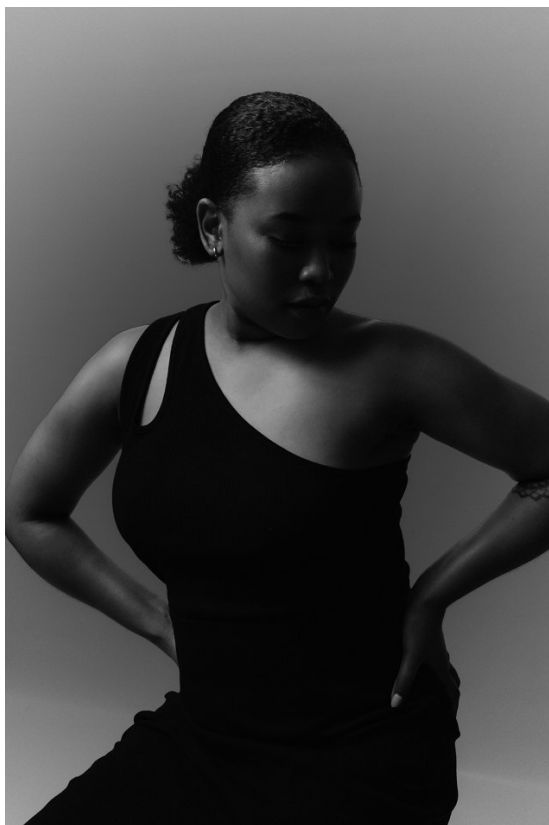

**citizen**  
*A Division Of Boss Models*

**THANDO BONGIWE KHUMALO**

Height: 168cm Bust: 98cm Waist: 83cm Hips: 104cm Shoe: 5 UK Hair: Dark Brown Eyes: Brown

**THANDO BONGIWE KHUMALO**

Height: 168cm Bust: 98cm Waist: 83cm Hips: 104cm Shoe: 5 UK Hair: Dark Brown Eyes: Brown

**THANDO BONGIWE KHUMALO**

Height: 168cm Bust: 98cm Waist: 83cm Hips: 104cm Shoe: 5 UK Hair: Dark Brown Eyes: Brown

**THANDO BONGIWE KHUMALO**

Height: 168cm Bust: 98cm Waist: 83cm Hips: 104cm Shoe: 5 UK Hair: Dark Brown Eyes: Brown

**citizen**  
*A Division Of Boss Models*

**THANDO BONGIWE KHUMALO**

Height: 168cm Bust: 98cm Waist: 83cm Hips: 104cm Shoe: 5 UK Hair: Dark Brown Eyes: Brown