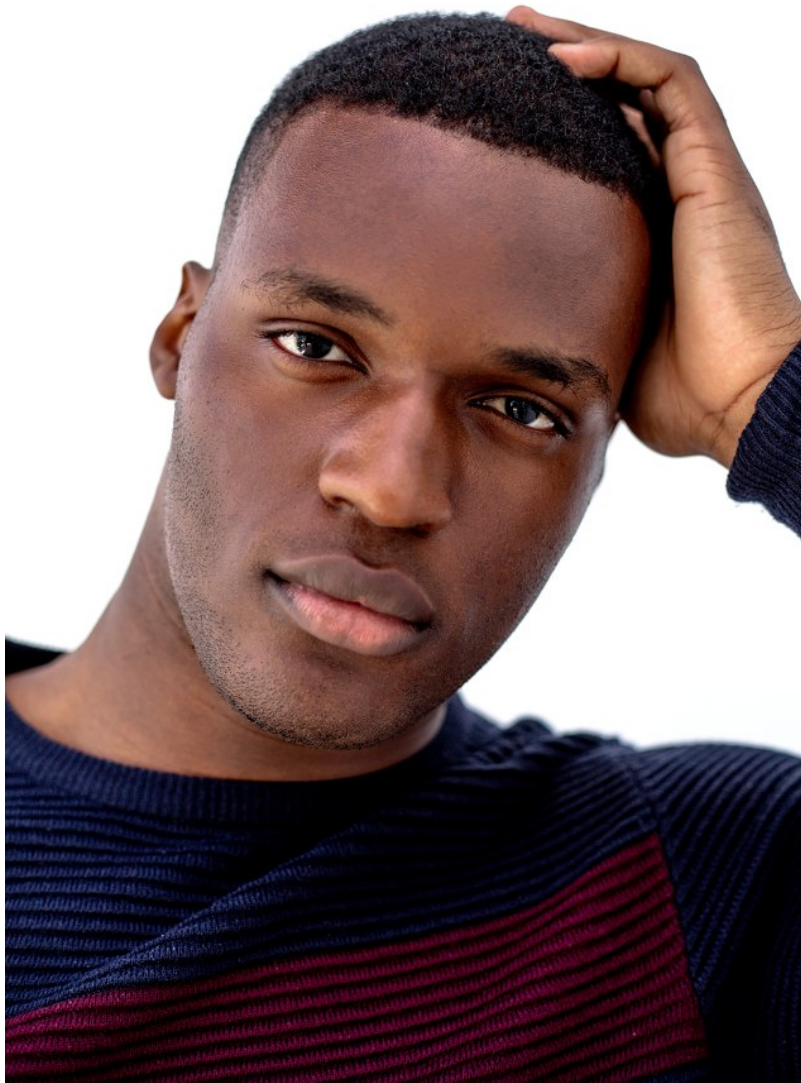

citizen
A Division Of Boss Models

DONEL TSHIMBIDI

Height: 188cm Chest: 99cm Waist: 84cm Shoe: 10 UK Hair: Black Eyes: Black

DONEL TSHIMBIDI

Height: 188cm Chest: 99cm Waist: 84cm Shoe: 10 UK Hair: Black Eyes: Black

DONEL TSHIMBIDI

Height: 188cm Chest: 99cm Waist: 84cm Shoe: 10 UK Hair: Black Eyes: Black

DONEL TSHIMBIDI

Height: 188cm Chest: 99cm Waist: 84cm Shoe: 10 UK Hair: Black Eyes: Black

DONEL TSHIMBIDI

Height: 188cm Chest: 99cm Waist: 84cm Shoe: 10 UK Hair: Black Eyes: Black