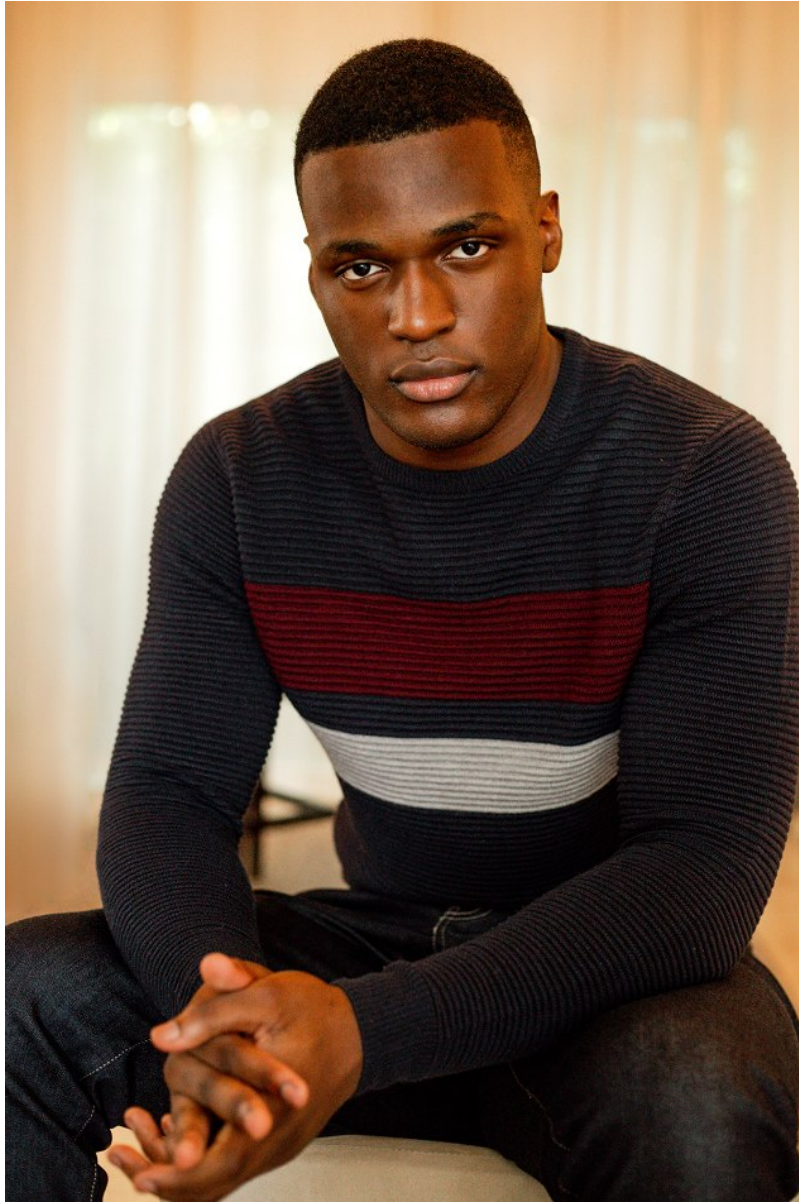

citizen
A Division Of Boss Models

DONEL TSHIMBIDI

Height: 188cm Chest: 99cm Waist: 84cm Shoe: 10 UK Hair: Black Eyes: Black

DONEL TSHIMBIDI

Height: 188cm Chest: 99cm Waist: 84cm Shoe: 10 UK Hair: Black Eyes: Black

DONEL TSHIMBIDI

Height: 188cm Chest: 99cm Waist: 84cm Shoe: 10 UK Hair: Black Eyes: Black

DONEL TSHIMBIDI

Height: 188cm Chest: 99cm Waist: 84cm Shoe: 10 UK Hair: Black Eyes: Black

DONEL TSHIMBIDI

Height: 188cm Chest: 99cm Waist: 84cm Shoe: 10 UK Hair: Black Eyes: Black