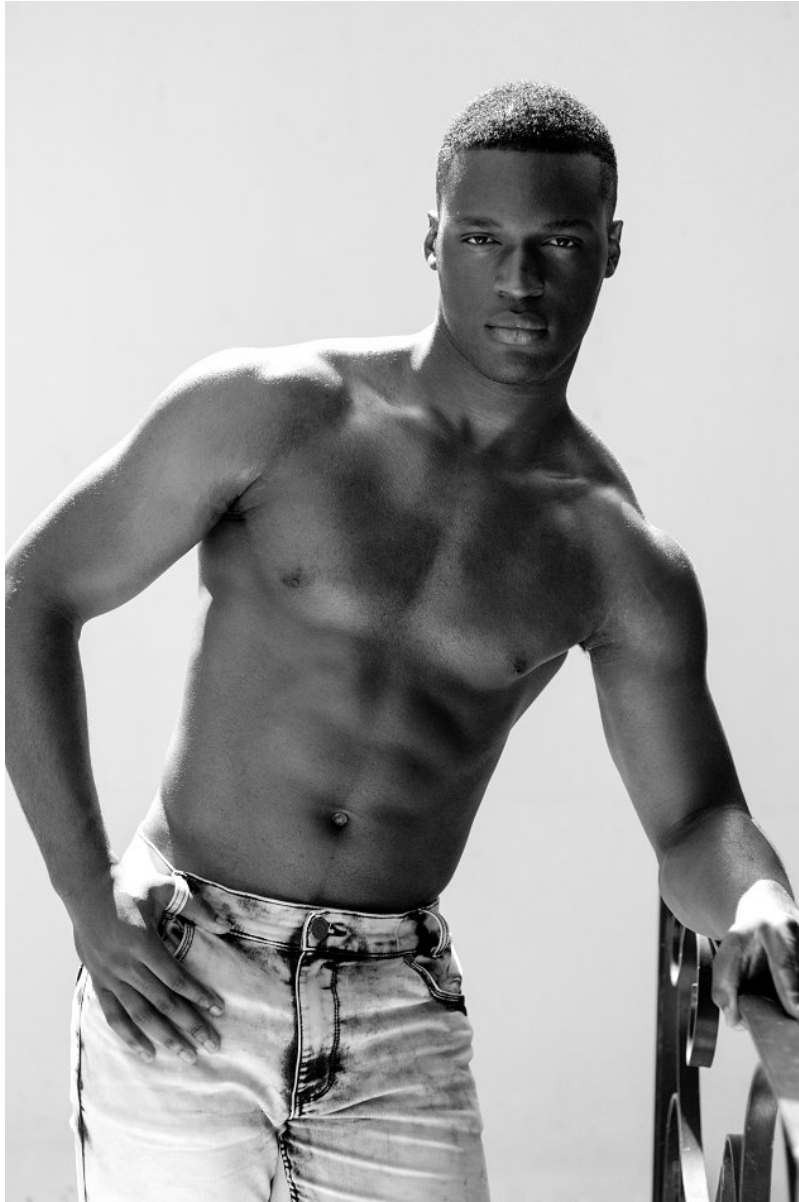

DONEL TSHIMBIDI

Height: 188cm Chest: 99cm Waist: 84cm Shoe: 10 UK Hair: Black Eyes: Black