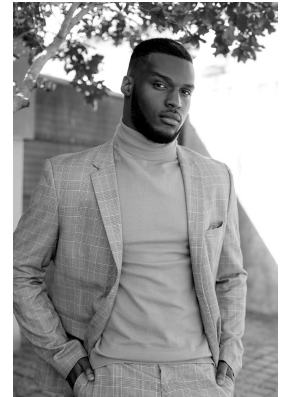

citizen

A Division Of Boss Models

DONEL TSHIMBIDI

Height: 188cm Chest: 99cm Waist: 84cm Shoe: 10 UK Hair: Black Eyes: Black

citizen
A Division Of Boss Models

DONEL TSHIMBIDI

Height: 188cm Chest: 99cm Waist: 84cm Shoe: 10 UK Hair: Black Eyes: Black