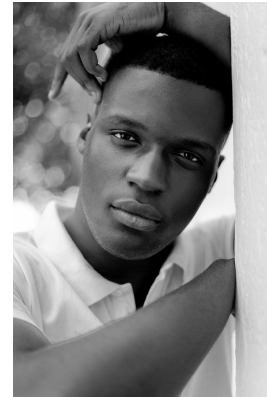

citizen

A Division Of Boss Models

DONEL TSHIMBIDI

Height: 188cm Chest: 99cm Waist: 84cm Shoe: 10 UK Hair: Black Eyes: Black

citizen
A Division Of Boss Models

DONEL TSHIMBIDI

Height: 188cm Chest: 99cm Waist: 84cm Shoe: 10 UK Hair: Black Eyes: Black