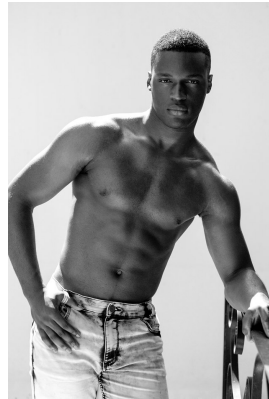

citizen

A Division Of Boss Models

DONEL TSHIMBIDI

Height: 188cm Chest: 99cm Waist: 84cm Shoe: 10 UK Hair: Black Eyes: Black

citizen
A Division Of Boss Models

DONEL TSHIMBIDI

Height: 188cm Chest: 99cm Waist: 84cm Shoe: 10 UK Hair: Black Eyes: Black