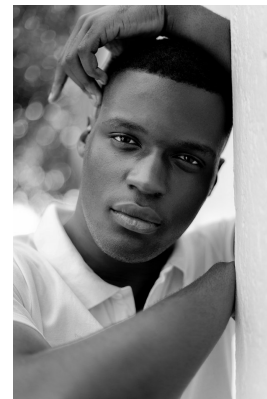

citizen

A Division Of Boss Models

DONEL TSHIMBIDI

Height: 188cm Chest: 99cm Waist: 84cm Shoe: 10 UK Hair: Black Eyes: Black

citizen
A Division Of Boss Models

DONEL TSHIMBIDI

Height: 188cm Chest: 99cm Waist: 84cm Shoe: 10 UK Hair: Black Eyes: Black