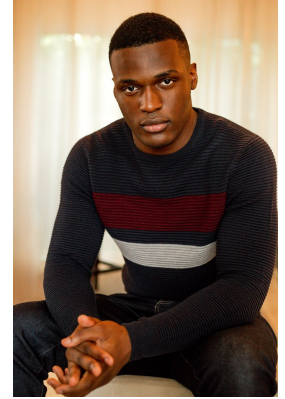

citizen

A Division Of Boss Models

DONEL TSHIMBIDI

Height: 188cm Chest: 99cm Waist: 84cm Shoe: 10 UK Hair: Black Eyes: Black

citizen
A Division Of Boss Models

DONEL TSHIMBIDI

Height: 188cm Chest: 99cm Waist: 84cm Shoe: 10 UK Hair: Black Eyes: Black