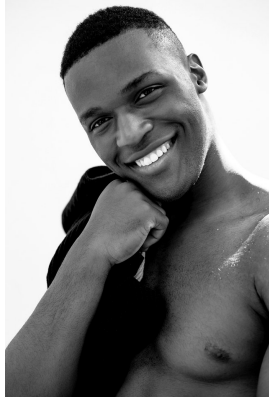

citizen

A Division Of Boss Models

DONEL TSHIMBIDI

Height: 188cm Chest: 99cm Waist: 84cm Shoe: 10 UK Hair: Black Eyes: Black

citizen
A Division Of Boss Models

DONEL TSHIMBIDI

Height: 188cm Chest: 99cm Waist: 84cm Shoe: 10 UK Hair: Black Eyes: Black