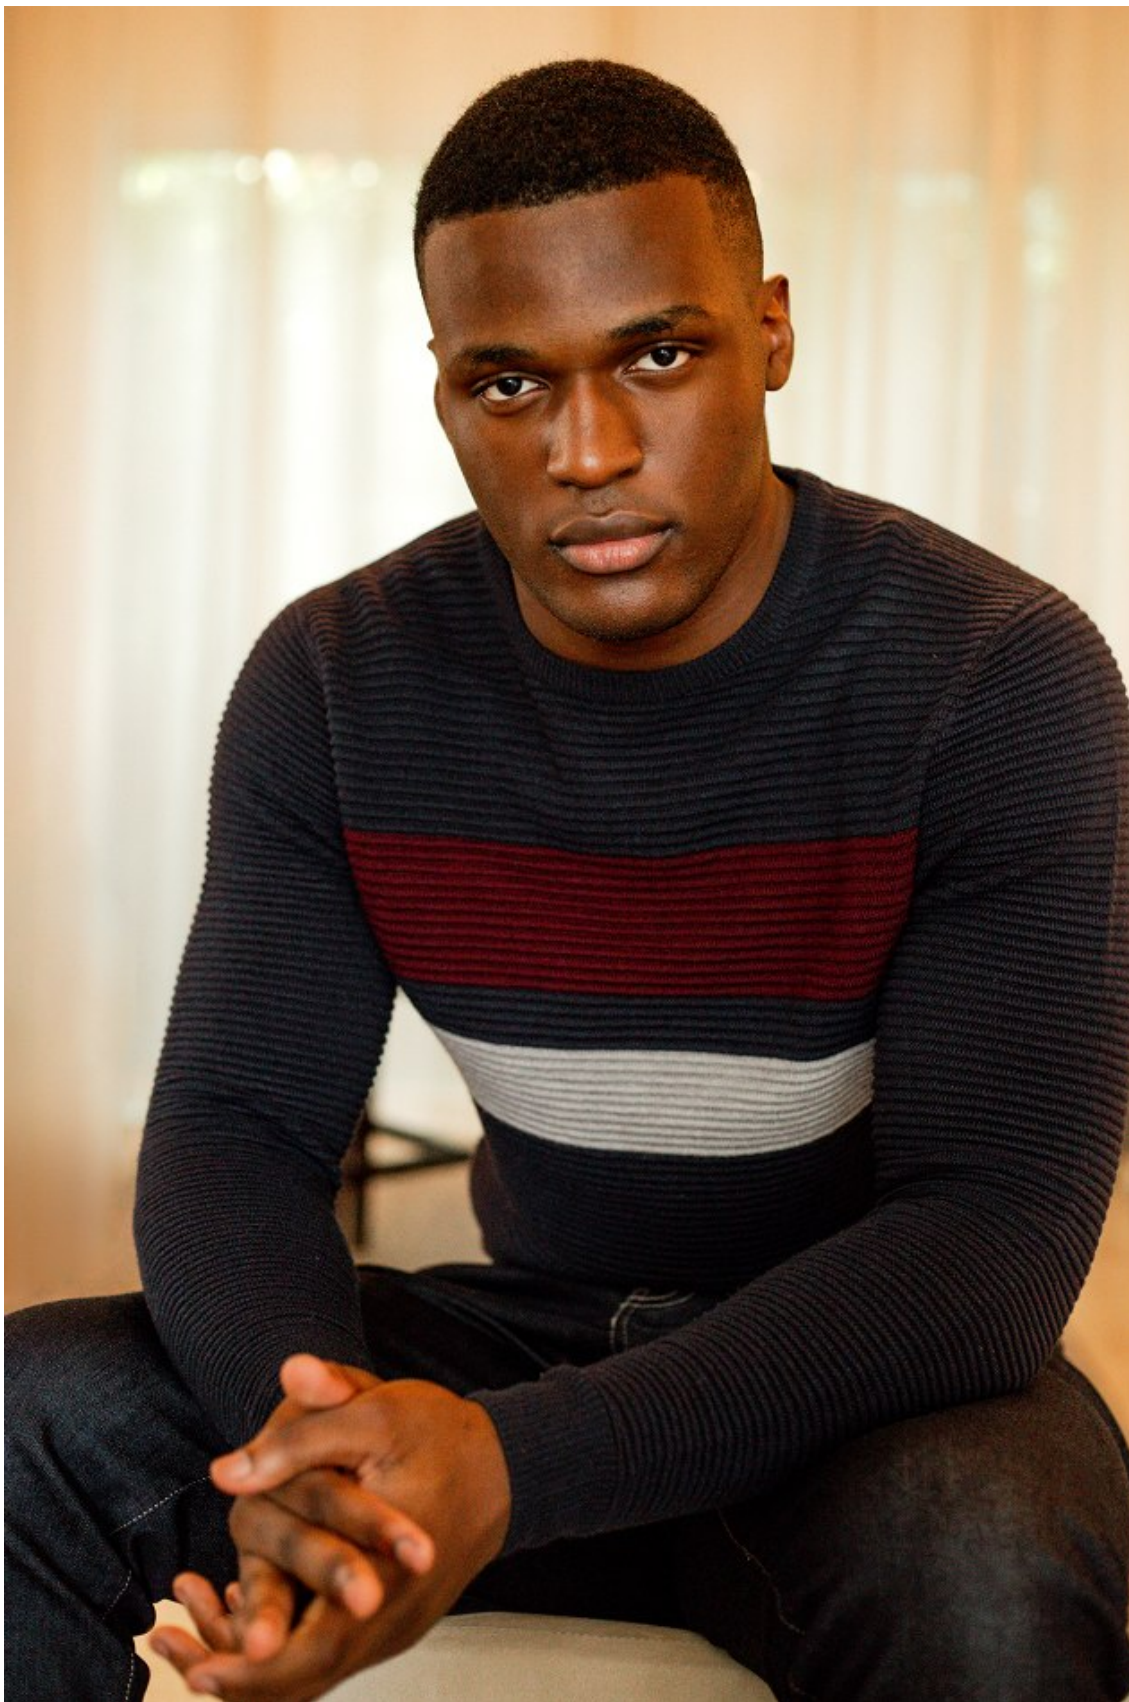

citizen
A Division Of Boss Models

DONEL TSHIMBIDI

Height: 188cm Chest: 99cm Waist: 84cm Shoe: 10 UK Hair: Black Eyes: Black

citizen
A Division Of Boss Models

DONEL TSHIMBIDI

Height: 188cm Chest: 99cm Waist: 84cm Shoe: 10 UK Hair: Black Eyes: Black