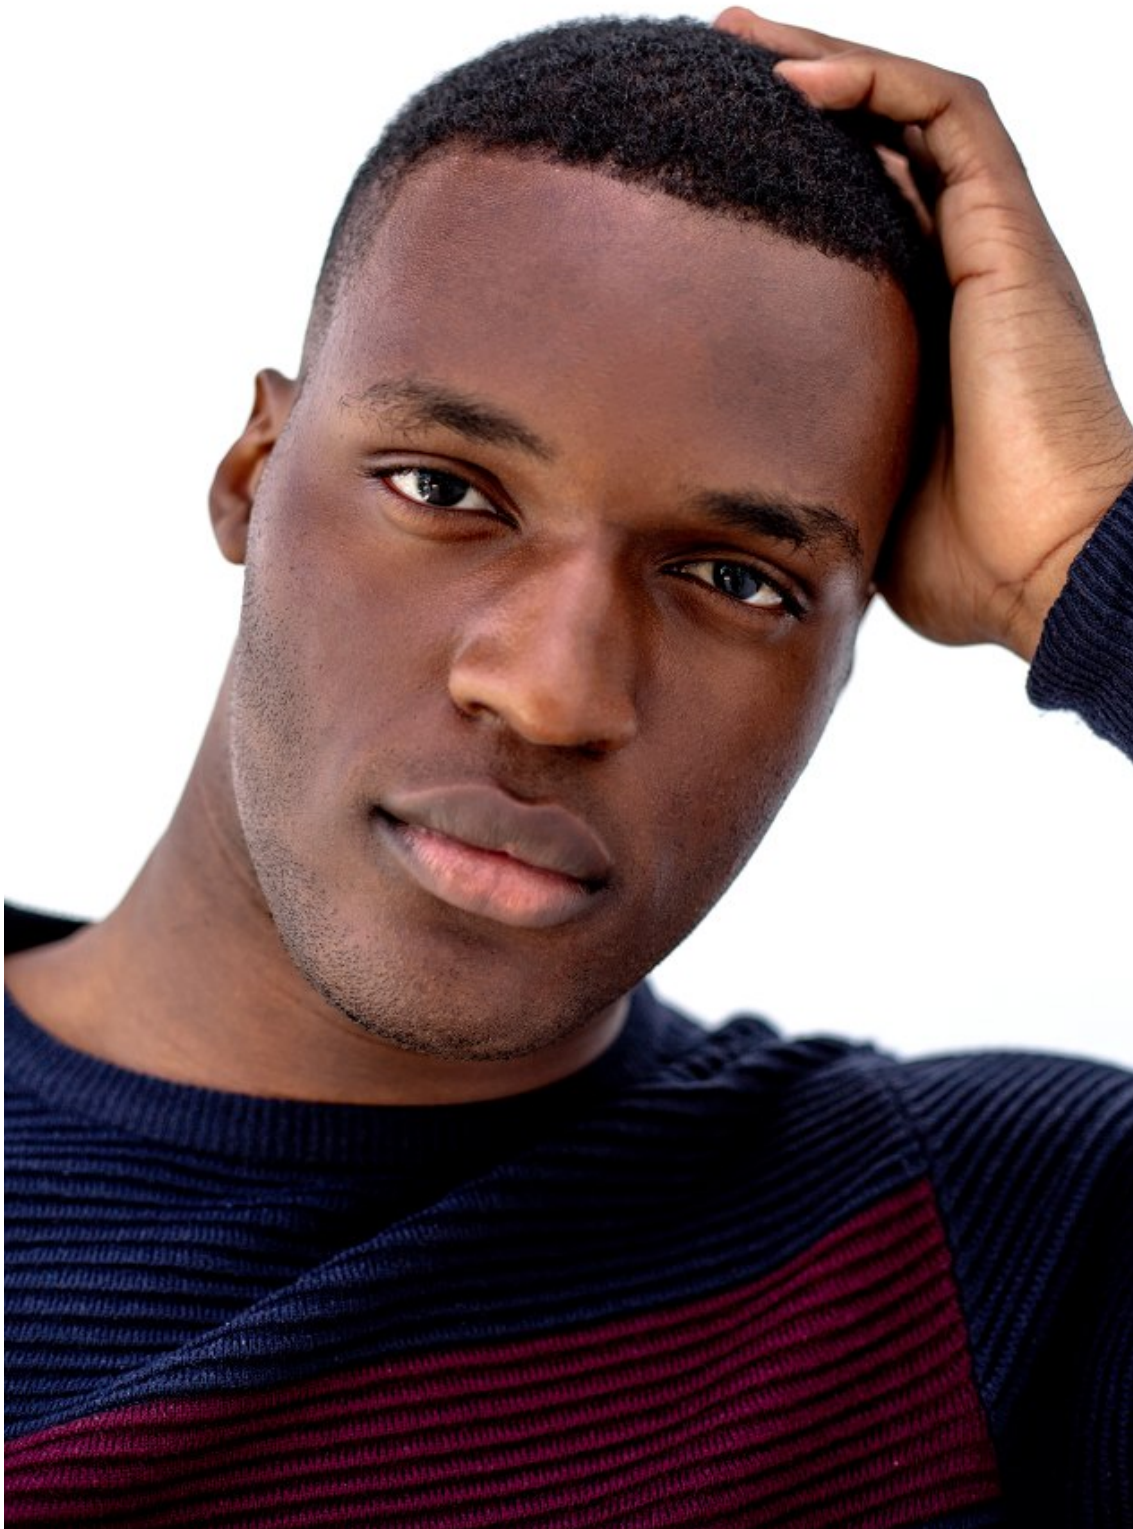

DONEL TSHIMBIDI

citizen
A Division Of Boss Models

DONEL TSHIMBIDI

Height: 188cm Chest: 99cm Waist: 84cm Shoe: 10 UK Hair: Black Eyes: Black