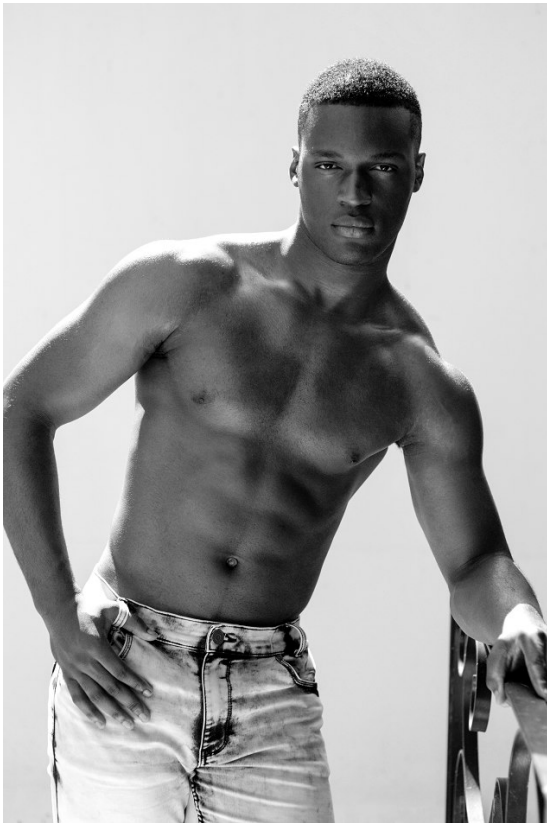

citizen
A Division Of Boss Models

DONEL TSHIMBIDI

Height: 188cm Chest: 99cm Waist: 84cm Shoe: 10 UK Hair: Black Eyes: Black

citizen
A Division Of Boss Models

DONEL TSHIMBIDI

Height: 188cm Chest: 99cm Waist: 84cm Shoe: 10 UK Hair: Black Eyes: Black

DONEL TSHIMBIDI

Height: 188cm Chest: 99cm Waist: 84cm Shoe: 10 UK Hair: Black Eyes: Black

citizen
A Division Of Boss Models

DONEL TSHIMBIDI

Height: 188cm Chest: 99cm Waist: 84cm Shoe: 10 UK Hair: Black Eyes: Black

citizen
A Division Of Boss Models

DONEL TSHIMBIDI

Height: 188cm Chest: 99cm Waist: 84cm Shoe: 10 UK Hair: Black Eyes: Black

DONEL TSHIMBIDI

Height: 188cm Chest: 99cm Waist: 84cm Shoe: 10 UK Hair: Black Eyes: Black

citizen
A Division Of Boss Models

DONEL TSHIMBIDI

Height: 188cm Chest: 99cm Waist: 84cm Shoe: 10 UK Hair: Black Eyes: Black