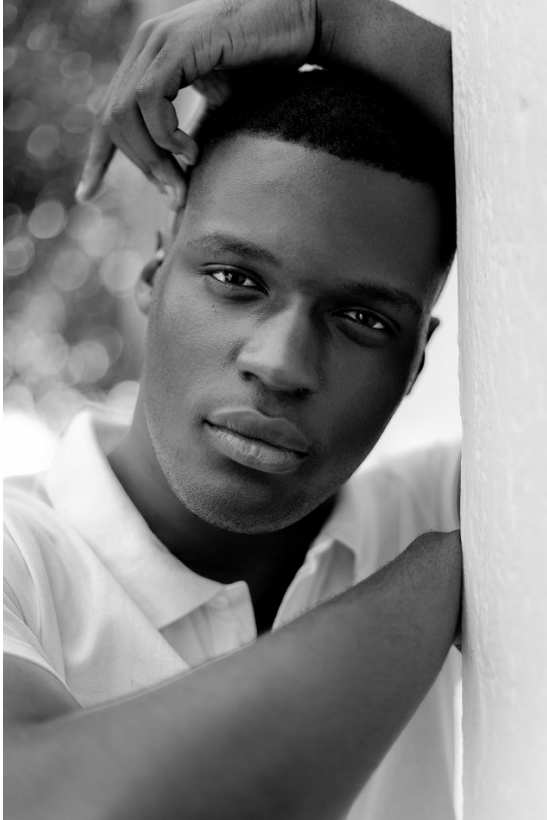

citizen
A Division Of Boss Models

DONEL TSHIMBIDI

Height: 188cm Chest: 99cm Waist: 84cm Shoe: 10 UK Hair: Black Eyes: Black

citizen
A Division Of Boss Models

DONEL TSHIMBIDI

Height: 188cm Chest: 99cm Waist: 84cm Shoe: 10 UK Hair: Black Eyes: Black

DONEL TSHIMBIDI

Height: 188cm Chest: 99cm Waist: 84cm Shoe: 10 UK Hair: Black Eyes: Black

citizen
A Division Of Boss Models

DONEL TSHIMBIDI

Height: 188cm Chest: 99cm Waist: 84cm Shoe: 10 UK Hair: Black Eyes: Black

citizen
A Division Of Boss Models

DONEL TSHIMBIDI

Height: 188cm Chest: 99cm Waist: 84cm Shoe: 10 UK Hair: Black Eyes: Black

DONEL TSHIMBIDI

Height: 188cm Chest: 99cm Waist: 84cm Shoe: 10 UK Hair: Black Eyes: Black

citizen
A Division Of Boss Models

DONEL TSHIMBIDI

Height: 188cm Chest: 99cm Waist: 84cm Shoe: 10 UK Hair: Black Eyes: Black