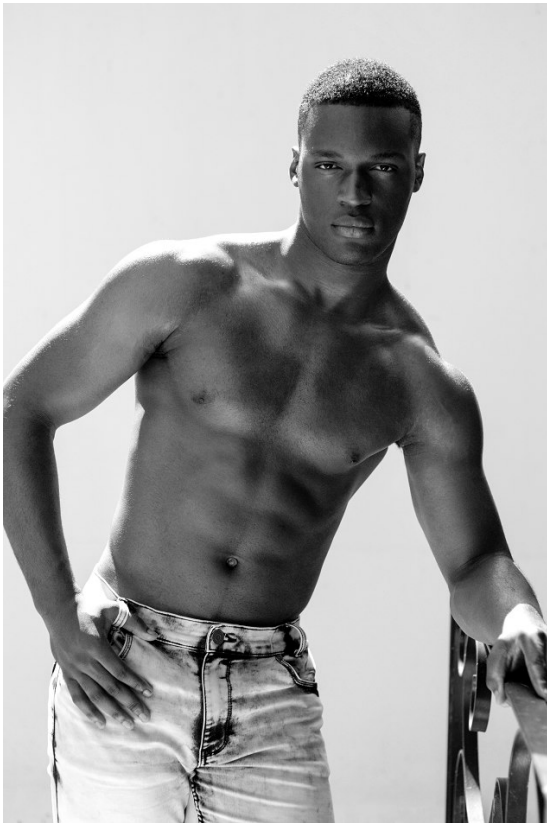

**citizen**  
*A Division Of Boss Models*

**DONEL TSHIMBIDI**

Height: 188cm Chest: 99cm Waist: 84cm Shoe: 10 UK Hair: Black Eyes: Black

**DONEL TSHIMBIDI**

Height: 188cm Chest: 99cm Waist: 84cm Shoe: 10 UK Hair: Black Eyes: Black

**DONEL TSHIMBIDI**

Height: 188cm Chest: 99cm Waist: 84cm Shoe: 10 UK Hair: Black Eyes: Black

**DONEL TSHIMBIDI**

Height: 188cm Chest: 99cm Waist: 84cm Shoe: 10 UK Hair: Black Eyes: Black

**citizen**  
*A Division Of Boss Models*

**DONEL TSHIMBIDI**

Height: 188cm Chest: 99cm Waist: 84cm Shoe: 10 UK Hair: Black Eyes: Black

**citizen**  
*A Division Of Boss Models*

**DONEL TSHIMBIDI**

Height: 188cm Chest: 99cm Waist: 84cm Shoe: 10 UK Hair: Black Eyes: Black

**citizen**  
*A Division Of Boss Models*

**DONEL TSHIMBIDI**

Height: 188cm Chest: 99cm Waist: 84cm Shoe: 10 UK Hair: Black Eyes: Black