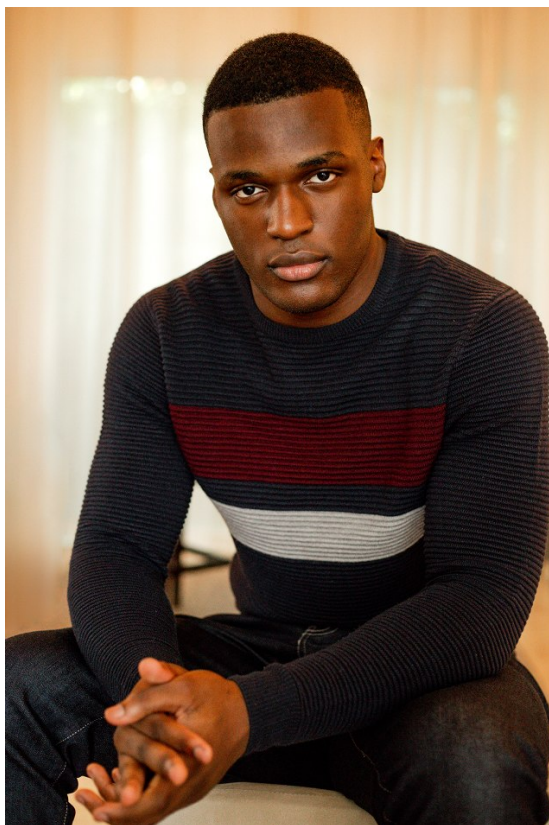

citizen
A Division Of Boss Models

DONEL TSHIMBIDI

Height: 188cm Chest: 99cm Waist: 84cm Shoe: 10 UK Hair: Black Eyes: Black

citizen
A Division Of Boss Models

DONEL TSHIMBIDI

Height: 188cm Chest: 99cm Waist: 84cm Shoe: 10 UK Hair: Black Eyes: Black

DONEL TSHIMBIDI

Height: 188cm Chest: 99cm Waist: 84cm Shoe: 10 UK Hair: Black Eyes: Black

citizen
A Division Of Boss Models

DONEL TSHIMBIDI

Height: 188cm Chest: 99cm Waist: 84cm Shoe: 10 UK Hair: Black Eyes: Black

citizen
A Division Of Boss Models

DONEL TSHIMBIDI

Height: 188cm Chest: 99cm Waist: 84cm Shoe: 10 UK Hair: Black Eyes: Black

DONEL TSHIMBIDI

Height: 188cm Chest: 99cm Waist: 84cm Shoe: 10 UK Hair: Black Eyes: Black

citizen
A Division Of Boss Models

DONEL TSHIMBIDI

Height: 188cm Chest: 99cm Waist: 84cm Shoe: 10 UK Hair: Black Eyes: Black