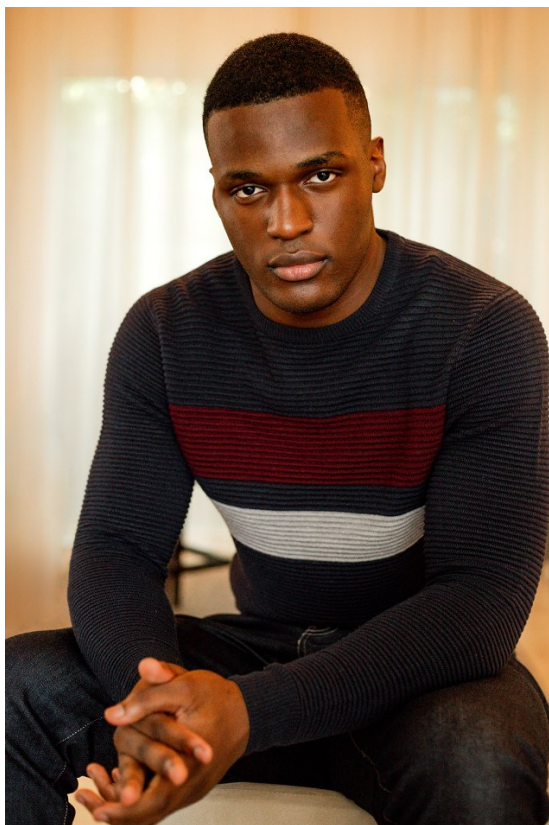

**citizen**  
*A Division Of Boss Models*

**DONEL TSHIMBIDI**

Height: 188cm Chest: 99cm Waist: 84cm Shoe: 10 UK Hair: Black Eyes: Black

**DONEL TSHIMBIDI**

Height: 188cm Chest: 99cm Waist: 84cm Shoe: 10 UK Hair: Black Eyes: Black

**DONEL TSHIMBIDI**

Height: 188cm Chest: 99cm Waist: 84cm Shoe: 10 UK Hair: Black Eyes: Black

**DONEL TSHIMBIDI**

Height: 188cm Chest: 99cm Waist: 84cm Shoe: 10 UK Hair: Black Eyes: Black

**citizen**  
*A Division Of Boss Models*

**DONEL TSHIMBIDI**

Height: 188cm Chest: 99cm Waist: 84cm Shoe: 10 UK Hair: Black Eyes: Black

**citizen**  
*A Division Of Boss Models*

**DONEL TSHIMBIDI**

Height: 188cm Chest: 99cm Waist: 84cm Shoe: 10 UK Hair: Black Eyes: Black

**citizen**  
*A Division Of Boss Models*

**DONEL TSHIMBIDI**

Height: 188cm Chest: 99cm Waist: 84cm Shoe: 10 UK Hair: Black Eyes: Black