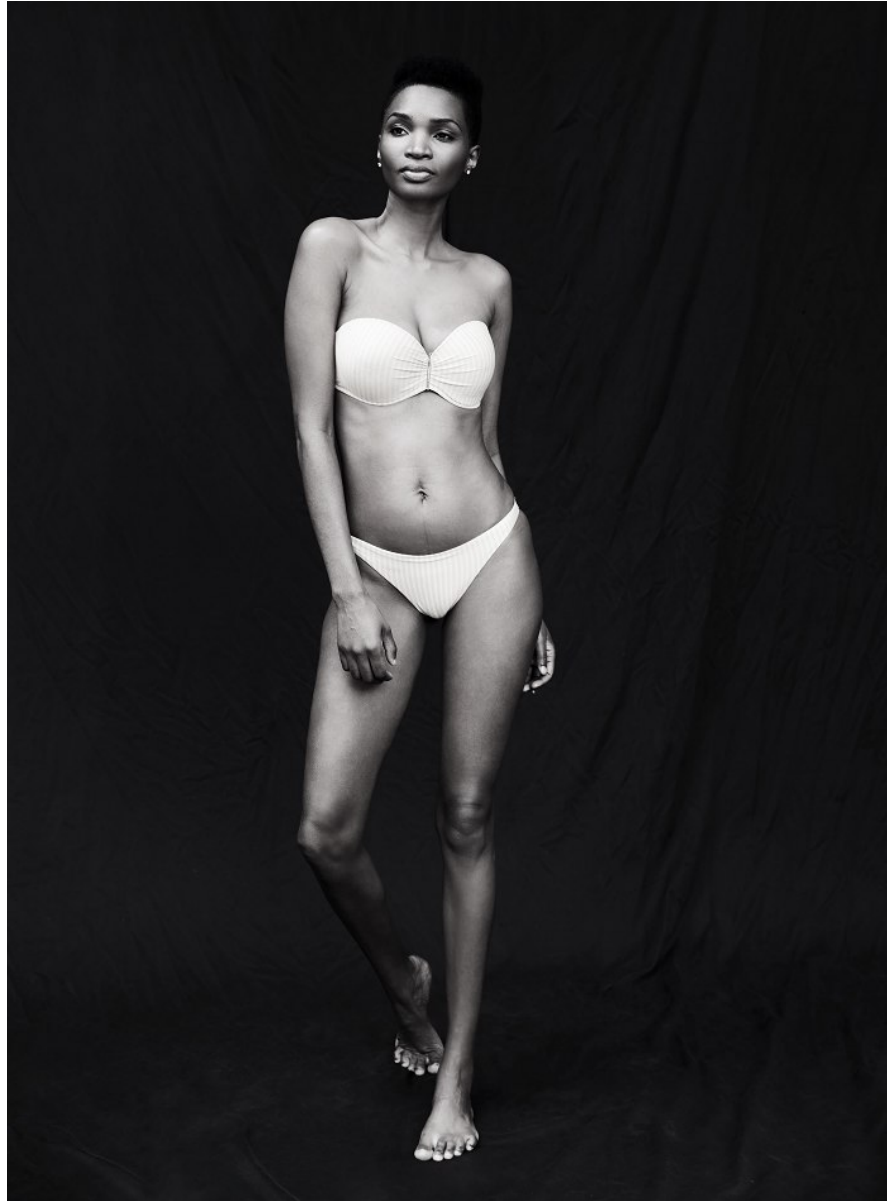

citizen

A Division Of Boss Models

LAIMI MONDJILA

Height: 180cm Bust: 82cm Waist: 64cm Hips: 96cm Shoe: 7 UK Hair: Black Eyes: Brown

LAIMI MONDJILA

Height: 180cm Bust: 82cm Waist: 64cm Hips: 96cm Shoe: 7 UK Hair: Black Eyes: Brown

LAIMI MONDJILA

Height: 180cm Bust: 82cm Waist: 64cm Hips: 96cm Shoe: 7 UK Hair: Black Eyes: Brown

LAIMI MONDJILA

Height: 180cm Bust: 82cm Waist: 64cm Hips: 96cm Shoe: 7 UK Hair: Black Eyes: Brown

citizen

A Division Of Boss Models

LAIMI MONDJILA

Height: 180cm Bust: 82cm Waist: 64cm Hips: 96cm Shoe: 7 UK Hair: Black Eyes: Brown

citizen
A Division Of Boss Models

LAIMI MONDJILA

Height: 180cm Bust: 82cm Waist: 64cm Hips: 96cm Shoe: 7 UK Hair: Black Eyes: Brown