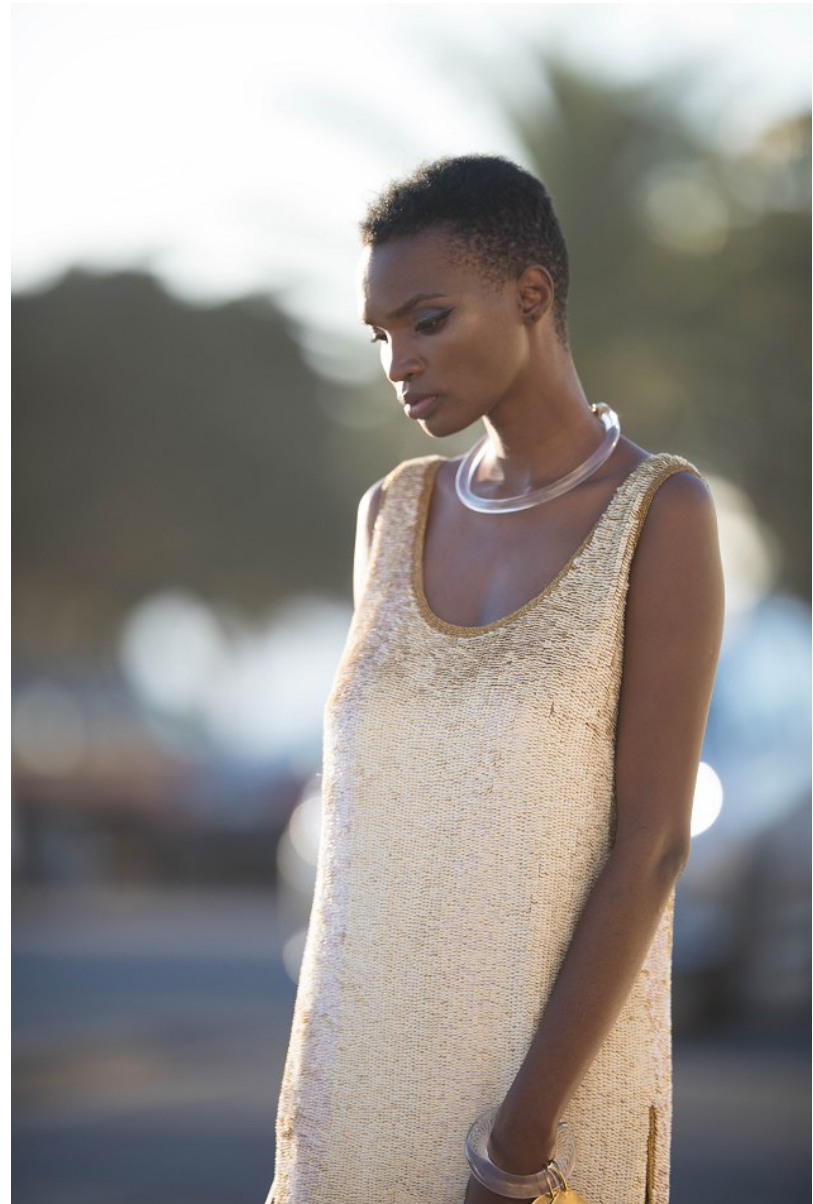

citizen

A Division Of Boss Models

LAIMI MONDJILA

Height: 180cm Bust: 82cm Waist: 64cm Hips: 96cm Shoe: 7 UK Hair: Black Eyes: Brown

LAIMI MONDJILA

Height: 180cm Bust: 82cm Waist: 64cm Hips: 96cm Shoe: 7 UK Hair: Black Eyes: Brown

LAIMI MONDJILA

Height: 180cm Bust: 82cm Waist: 64cm Hips: 96cm Shoe: 7 UK Hair: Black Eyes: Brown

LAIMI MONDJILA

Height: 180cm Bust: 82cm Waist: 64cm Hips: 96cm Shoe: 7 UK Hair: Black Eyes: Brown

citizen

A Division Of Boss Models

LAIMI MONDJILA

Height: 180cm Bust: 82cm Waist: 64cm Hips: 96cm Shoe: 7 UK Hair: Black Eyes: Brown

citizen
A Division Of Boss Models

LAIMI MONDJILA

Height: 180cm Bust: 82cm Waist: 64cm Hips: 96cm Shoe: 7 UK Hair: Black Eyes: Brown