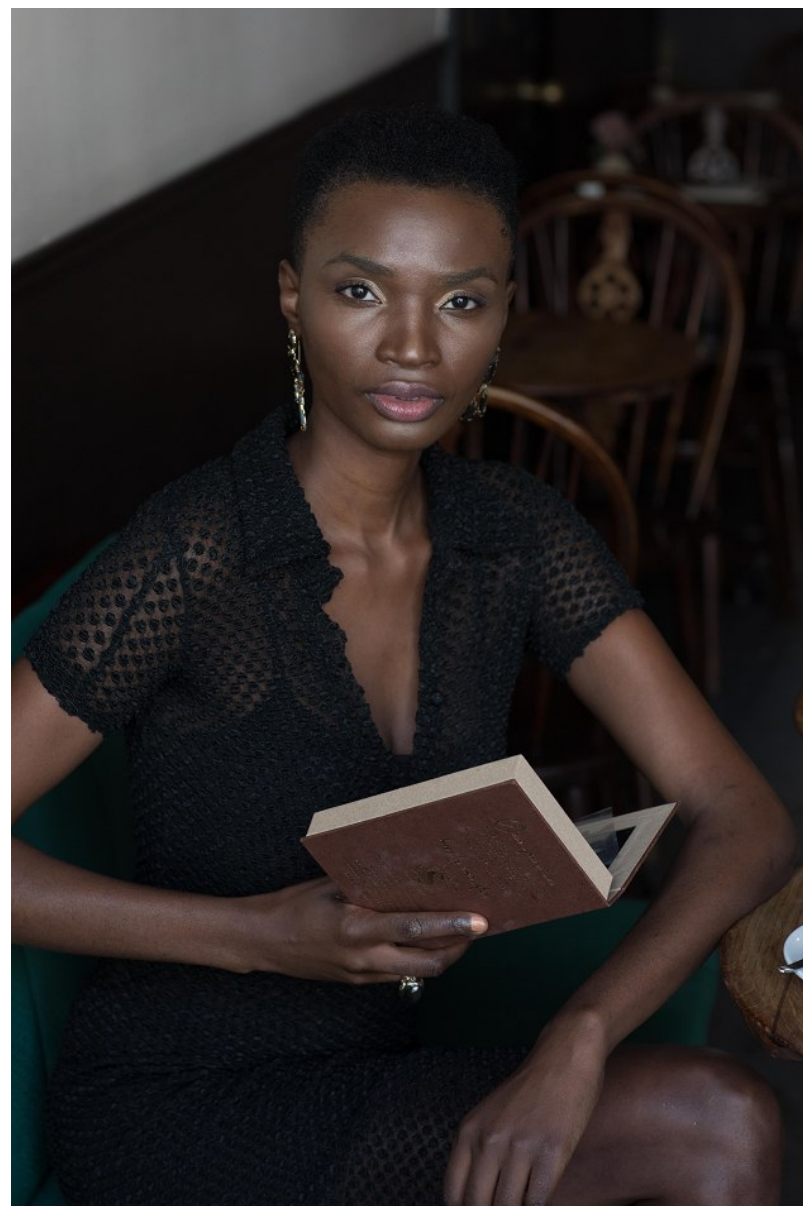

LAIMI MONDJILA

Height: 180cm Bust: 82cm Waist: 64cm Hips: 96cm Shoe: 7 UK Hair: Black Eyes: Brown