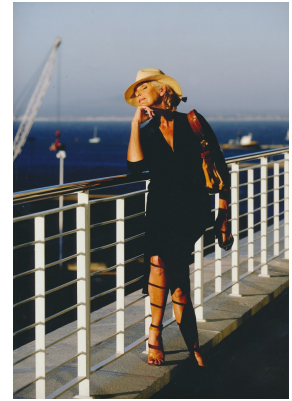

## MERLE WILLMORE

Height: 175cm Bust: 105cm Waist: 85cm Hips: 98cm Shoe: 7 UK Hair: Salt and Pepper Eyes: Green

## **MERLE WILLMORE**

Height: 175cm Bust: 105cm Waist: 85cm Hips: 98cm Shoe: 7 UK Hair: Salt and Pepper Eyes: Green