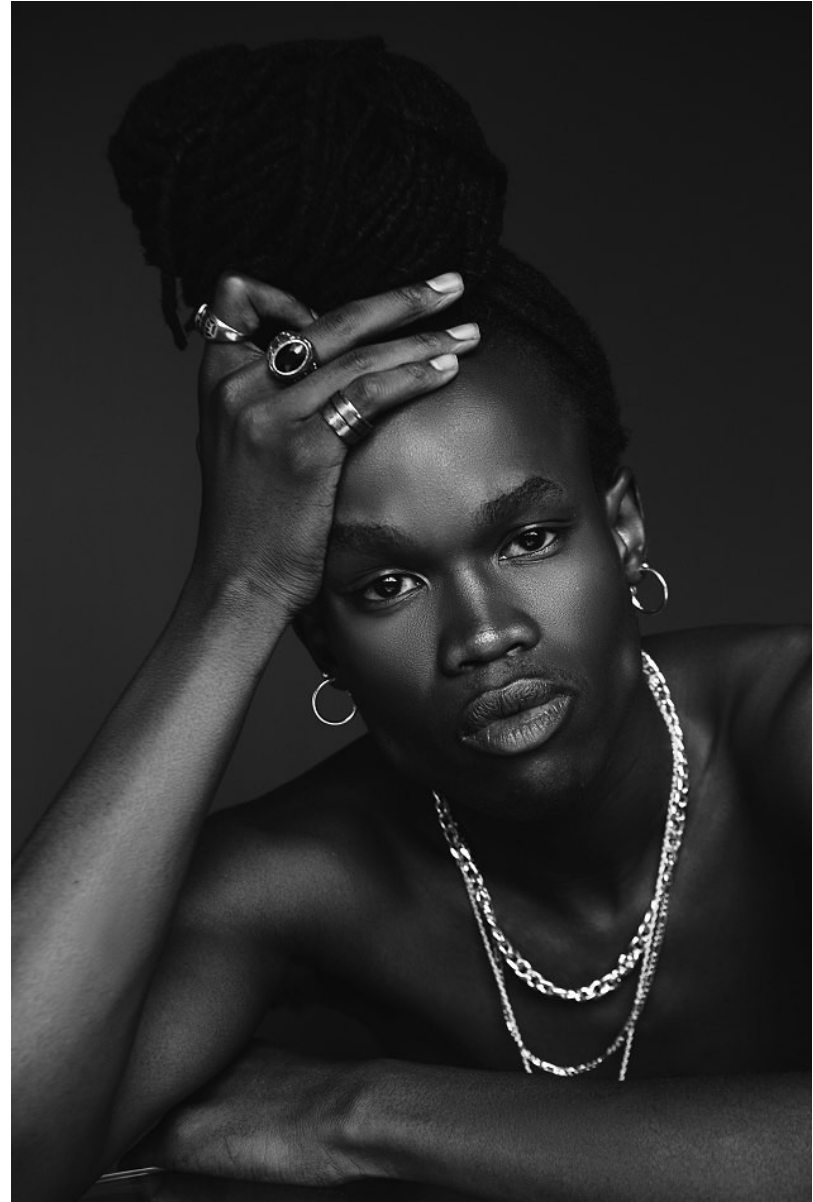

KOPANO SELEBANO

Height: 170cm Chest: 80cm Waist: 66cm Shoe: 7 UK Hair: Black Eyes: Brown