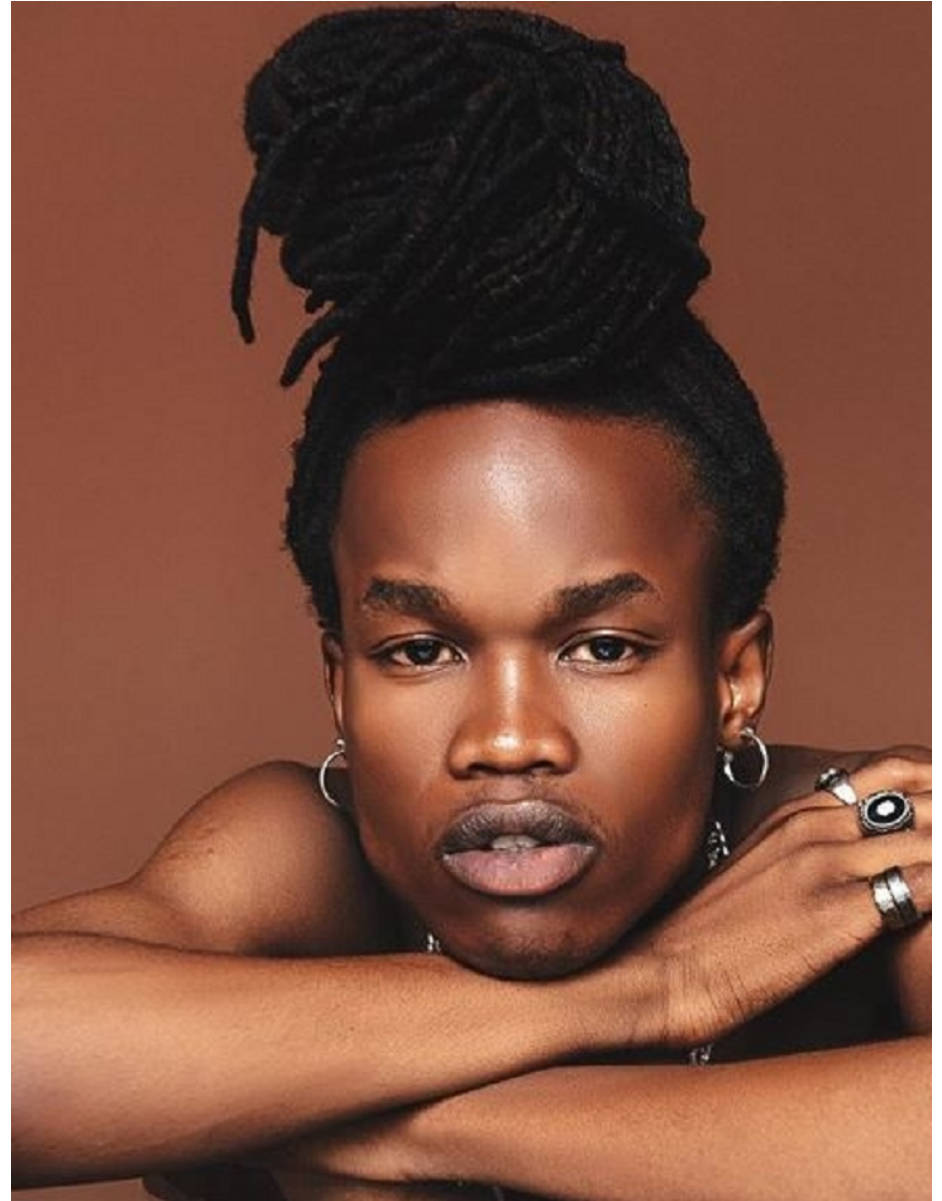

KOPANO SELEBANO

Height: 170cm Chest: 80cm Waist: 66cm Shoe: 7 UK Hair: Black Eyes: Brown