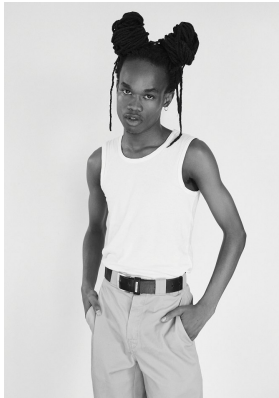

citizen

A Division Of Boss Models

KOPANO SELEBANO

Height: 170cm Chest: 80cm Waist: 66cm Shoe: 7 UK Hair: Black Eyes: Brown

citizen
A Division Of Boss Models

KOPANO SELEBANO

Height: 170cm Chest: 80cm Waist: 66cm Shoe: 7 UK Hair: Black Eyes: Brown

citizen
A Division Of Boss Models

KOPANO SELEBANO

Height: 170cm Chest: 80cm Waist: 66cm Shoe: 7 UK Hair: Black Eyes: Brown