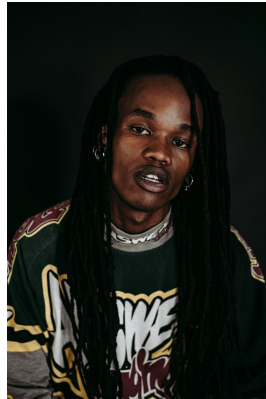

citizen

A Division Of Boss Models

KOPANO SELEBANO

Height: 170cm Chest: 80cm Waist: 66cm Shoe: 7 UK Hair: Black Eyes: Brown

citizen
A Division Of Boss Models

KOPANO SELEBANO

Height: 170cm Chest: 80cm Waist: 66cm Shoe: 7 UK Hair: Black Eyes: Brown

citizen
A Division Of Boss Models

KOPANO SELEBANO

Height: 170cm Chest: 80cm Waist: 66cm Shoe: 7 UK Hair: Black Eyes: Brown