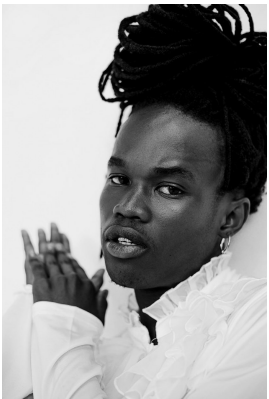

citizen

A Division Of Boss Models

KOPANO SELEBANO

Height: 170cm Chest: 80cm Waist: 66cm Shoe: 7 UK Hair: Black Eyes: Brown

citizen
A Division Of Boss Models

KOPANO SELEBANO

Height: 170cm Chest: 80cm Waist: 66cm Shoe: 7 UK Hair: Black Eyes: Brown

citizen
A Division Of Boss Models

KOPANO SELEBANO

Height: 170cm Chest: 80cm Waist: 66cm Shoe: 7 UK Hair: Black Eyes: Brown