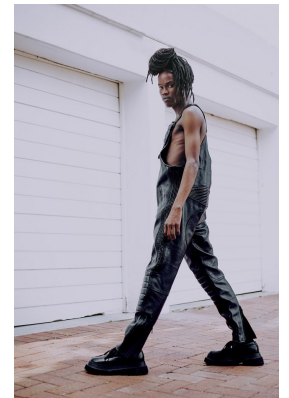

citizen

A Division Of Boss Models

KOPANO SELEBANO

Height: 170cm Chest: 80cm Waist: 66cm Shoe: 7 UK Hair: Black Eyes: Brown

citizen
A Division Of Boss Models

KOPANO SELEBANO

Height: 170cm Chest: 80cm Waist: 66cm Shoe: 7 UK Hair: Black Eyes: Brown

citizen
A Division Of Boss Models

KOPANO SELEBANO

Height: 170cm Chest: 80cm Waist: 66cm Shoe: 7 UK Hair: Black Eyes: Brown