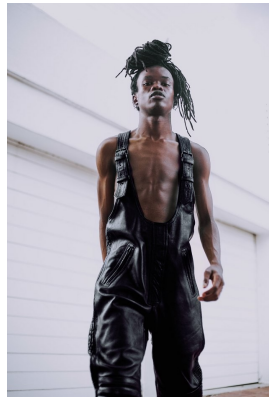

citizen
A Division Of Boss Models

KOPANO SELEBANO

Height: 170cm Chest: 80cm Waist: 66cm Shoe: 7 UK Hair: Black Eyes: Brown

citizen
A Division Of Boss Models

KOPANO SELEBANO

Height: 170cm Chest: 80cm Waist: 66cm Shoe: 7 UK Hair: Black Eyes: Brown

citizen
A Division Of Boss Models

KOPANO SELEBANO

Height: 170cm Chest: 80cm Waist: 66cm Shoe: 7 UK Hair: Black Eyes: Brown