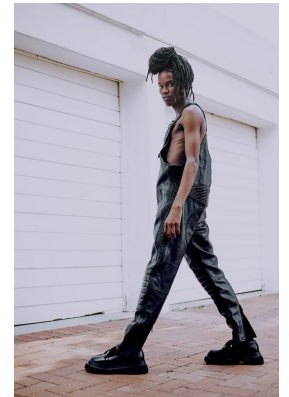

citizen

A Division Of Boss Models

KOPANO SELEBANO

Height: 170cm Chest: 80cm Waist: 66cm Shoe: 7 UK Hair: Black Eyes: Brown

citizen
A Division Of Boss Models

KOPANO SELEBANO

Height: 170cm Chest: 80cm Waist: 66cm Shoe: 7 UK Hair: Black Eyes: Brown

citizen
A Division Of Boss Models

KOPANO SELEBANO

Height: 170cm Chest: 80cm Waist: 66cm Shoe: 7 UK Hair: Black Eyes: Brown