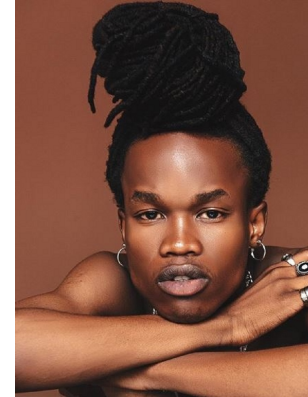

citizen
A Division Of Boss Models

KOPANO SELEBANO

Height: 170cm Chest: 80cm Waist: 66cm Shoe: 7 UK Hair: Black Eyes: Brown

citizen
A Division Of Boss Models

KOPANO SELEBANO

Height: 170cm Chest: 80cm Waist: 66cm Shoe: 7 UK Hair: Black Eyes: Brown

citizen
A Division Of Boss Models

KOPANO SELEBANO

Height: 170cm Chest: 80cm Waist: 66cm Shoe: 7 UK Hair: Black Eyes: Brown