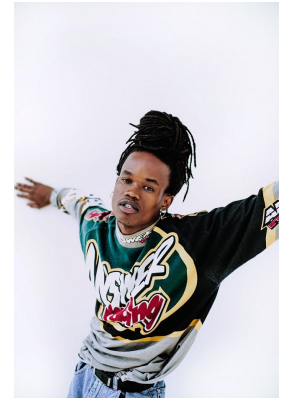

citizen

A Division Of Boss Models

KOPANO SELEBANO

Height: 170cm Chest: 80cm Waist: 66cm Shoe: 7 UK Hair: Black Eyes: Brown

citizen
A Division Of Boss Models

KOPANO SELEBANO

Height: 170cm Chest: 80cm Waist: 66cm Shoe: 7 UK Hair: Black Eyes: Brown

citizen
A Division Of Boss Models

KOPANO SELEBANO

Height: 170cm Chest: 80cm Waist: 66cm Shoe: 7 UK Hair: Black Eyes: Brown