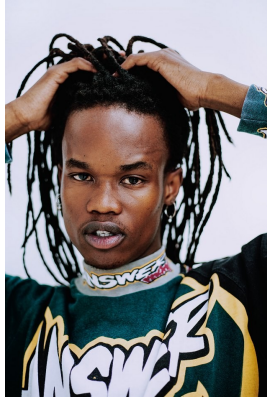

citizen
A Division Of Boss Models

KOPANO SELEBANO

Height: 170cm Chest: 80cm Waist: 66cm Shoe: 7 UK Hair: Black Eyes: Brown

citizen
A Division Of Boss Models

KOPANO SELEBANO

Height: 170cm Chest: 80cm Waist: 66cm Shoe: 7 UK Hair: Black Eyes: Brown

citizen
A Division Of Boss Models

KOPANO SELEBANO

Height: 170cm Chest: 80cm Waist: 66cm Shoe: 7 UK Hair: Black Eyes: Brown