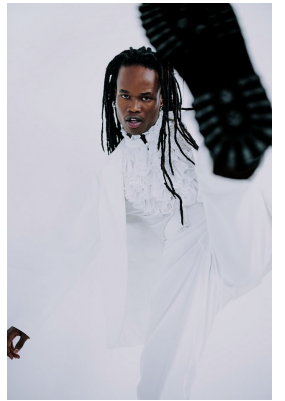

citizen

A Division Of Boss Models

KOPANO SELEBANO

Height: 170cm Chest: 80cm Waist: 66cm Shoe: 7 UK Hair: Black Eyes: Brown

citizen
A Division Of Boss Models

KOPANO SELEBANO

Height: 170cm Chest: 80cm Waist: 66cm Shoe: 7 UK Hair: Black Eyes: Brown

citizen
A Division Of Boss Models

KOPANO SELEBANO

Height: 170cm Chest: 80cm Waist: 66cm Shoe: 7 UK Hair: Black Eyes: Brown