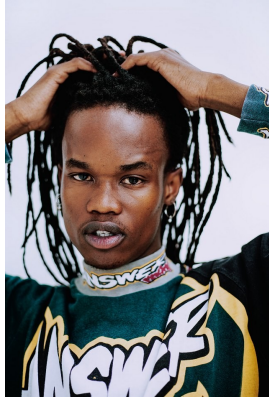

citizen

A Division Of Boss Models

KOPANO SELEBANO

Height: 170cm Chest: 80cm Waist: 66cm Shoe: 7 UK Hair: Black Eyes: Brown

citizen
A Division Of Boss Models

KOPANO SELEBANO

Height: 170cm Chest: 80cm Waist: 66cm Shoe: 7 UK Hair: Black Eyes: Brown

citizen
A Division Of Boss Models

KOPANO SELEBANO

Height: 170cm Chest: 80cm Waist: 66cm Shoe: 7 UK Hair: Black Eyes: Brown