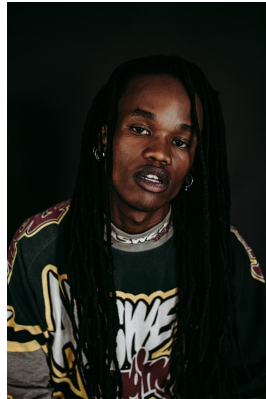

citizen
A Division Of Boss Models

KOPANO SELEBANO

Height: 170cm Chest: 80cm Waist: 66cm Shoe: 7 UK Hair: Black Eyes: Brown

citizen
A Division Of Boss Models

KOPANO SELEBANO

Height: 170cm Chest: 80cm Waist: 66cm Shoe: 7 UK Hair: Black Eyes: Brown

citizen
A Division Of Boss Models

KOPANO SELEBANO

Height: 170cm Chest: 80cm Waist: 66cm Shoe: 7 UK Hair: Black Eyes: Brown