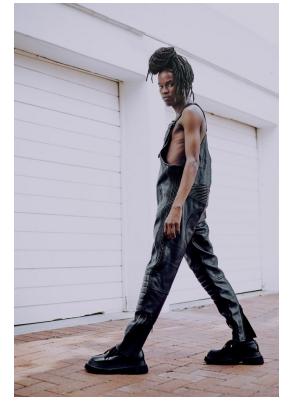

citizen
A Division Of Boss Models

KOPANO SELEBANO

Height: 170cm Chest: 80cm Waist: 66cm Shoe: 7 UK Hair: Black Eyes: Brown

citizen
A Division Of Boss Models

KOPANO SELEBANO

Height: 170cm Chest: 80cm Waist: 66cm Shoe: 7 UK Hair: Black Eyes: Brown

citizen
A Division Of Boss Models

KOPANO SELEBANO

Height: 170cm Chest: 80cm Waist: 66cm Shoe: 7 UK Hair: Black Eyes: Brown