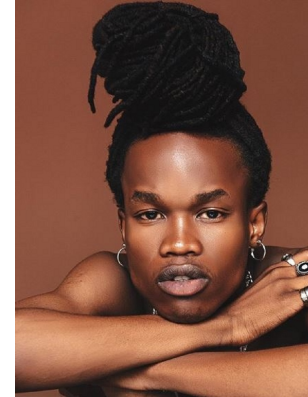

citizen

A Division Of Boss Models

KOPANO SELEBANO

Height: 170cm Chest: 80cm Waist: 66cm Shoe: 7 UK Hair: Black Eyes: Brown

citizen
A Division Of Boss Models

KOPANO SELEBANO

Height: 170cm Chest: 80cm Waist: 66cm Shoe: 7 UK Hair: Black Eyes: Brown

citizen
A Division Of Boss Models

KOPANO SELEBANO

Height: 170cm Chest: 80cm Waist: 66cm Shoe: 7 UK Hair: Black Eyes: Brown