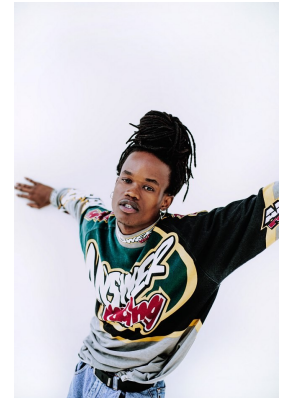

citizen
A Division Of Boss Models

KOPANO SELEBANO

Height: 170cm Chest: 80cm Waist: 66cm Shoe: 7 UK Hair: Black Eyes: Brown

citizen
A Division Of Boss Models

KOPANO SELEBANO

Height: 170cm Chest: 80cm Waist: 66cm Shoe: 7 UK Hair: Black Eyes: Brown

citizen
A Division Of Boss Models

KOPANO SELEBANO

Height: 170cm Chest: 80cm Waist: 66cm Shoe: 7 UK Hair: Black Eyes: Brown