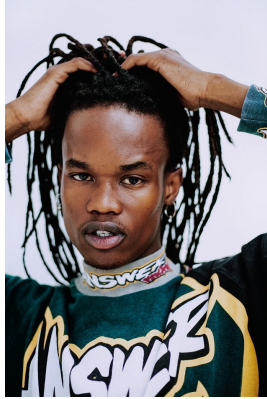

citizen

A Division Of Boss Models

KOPANO SELEBANO

Height: 170cm Chest: 80cm Waist: 66cm Shoe: 7 UK Hair: Black Eyes: Brown

citizen
A Division Of Boss Models

KOPANO SELEBANO

Height: 170cm Chest: 80cm Waist: 66cm Shoe: 7 UK Hair: Black Eyes: Brown

citizen
A Division Of Boss Models

KOPANO SELEBANO

Height: 170cm Chest: 80cm Waist: 66cm Shoe: 7 UK Hair: Black Eyes: Brown