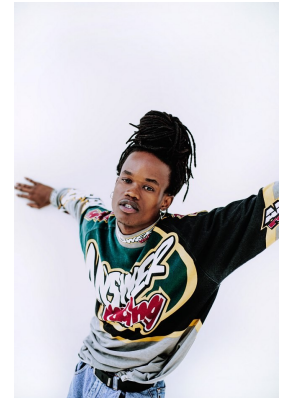

citizen

A Division Of Boss Models

KOPANO SELEBANO

Height: 170cm Chest: 80cm Waist: 66cm Shoe: 7 UK Hair: Black Eyes: Brown

citizen
A Division Of Boss Models

KOPANO SELEBANO

Height: 170cm Chest: 80cm Waist: 66cm Shoe: 7 UK Hair: Black Eyes: Brown

citizen
A Division Of Boss Models

KOPANO SELEBANO

Height: 170cm Chest: 80cm Waist: 66cm Shoe: 7 UK Hair: Black Eyes: Brown