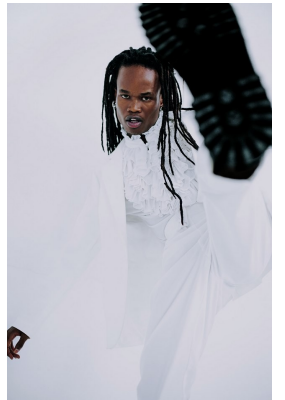

citizen

A Division Of Boss Models

KOPANO SELEBANO

Height: 170cm Chest: 80cm Waist: 66cm Shoe: 7 UK Hair: Black Eyes: Brown

citizen
A Division Of Boss Models

KOPANO SELEBANO

Height: 170cm Chest: 80cm Waist: 66cm Shoe: 7 UK Hair: Black Eyes: Brown

citizen
A Division Of Boss Models

KOPANO SELEBANO

Height: 170cm Chest: 80cm Waist: 66cm Shoe: 7 UK Hair: Black Eyes: Brown