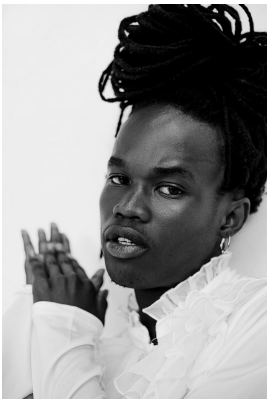

citizen
A Division Of Boss Models

KOPANO SELEBANO

Height: 170cm Chest: 80cm Waist: 66cm Shoe: 7 UK Hair: Black Eyes: Brown

citizen
A Division Of Boss Models

KOPANO SELEBANO

Height: 170cm Chest: 80cm Waist: 66cm Shoe: 7 UK Hair: Black Eyes: Brown

citizen
A Division Of Boss Models

KOPANO SELEBANO

Height: 170cm Chest: 80cm Waist: 66cm Shoe: 7 UK Hair: Black Eyes: Brown