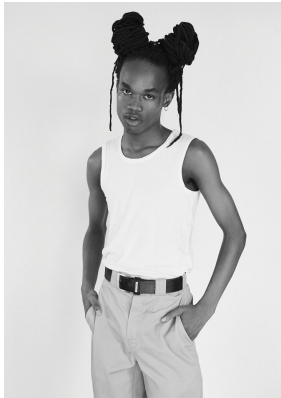

citizen
A Division Of Boss Models

KOPANO SELEBANO

Height: 170cm Chest: 80cm Waist: 66cm Shoe: 7 UK Hair: Black Eyes: Brown

citizen
A Division Of Boss Models

KOPANO SELEBANO

Height: 170cm Chest: 80cm Waist: 66cm Shoe: 7 UK Hair: Black Eyes: Brown

citizen
A Division Of Boss Models

KOPANO SELEBANO

Height: 170cm Chest: 80cm Waist: 66cm Shoe: 7 UK Hair: Black Eyes: Brown