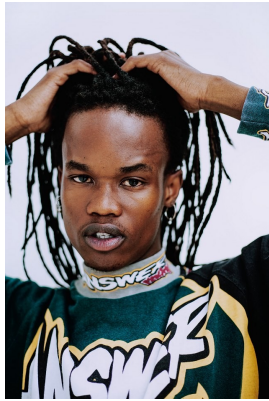

citizen

A Division Of Boss Models

KOPANO SELEBANO

Height: 170cm Chest: 80cm Waist: 66cm Shoe: 7 UK Hair: Black Eyes: Brown

citizen
A Division Of Boss Models

KOPANO SELEBANO

Height: 170cm Chest: 80cm Waist: 66cm Shoe: 7 UK Hair: Black Eyes: Brown

citizen
A Division Of Boss Models

KOPANO SELEBANO

Height: 170cm Chest: 80cm Waist: 66cm Shoe: 7 UK Hair: Black Eyes: Brown