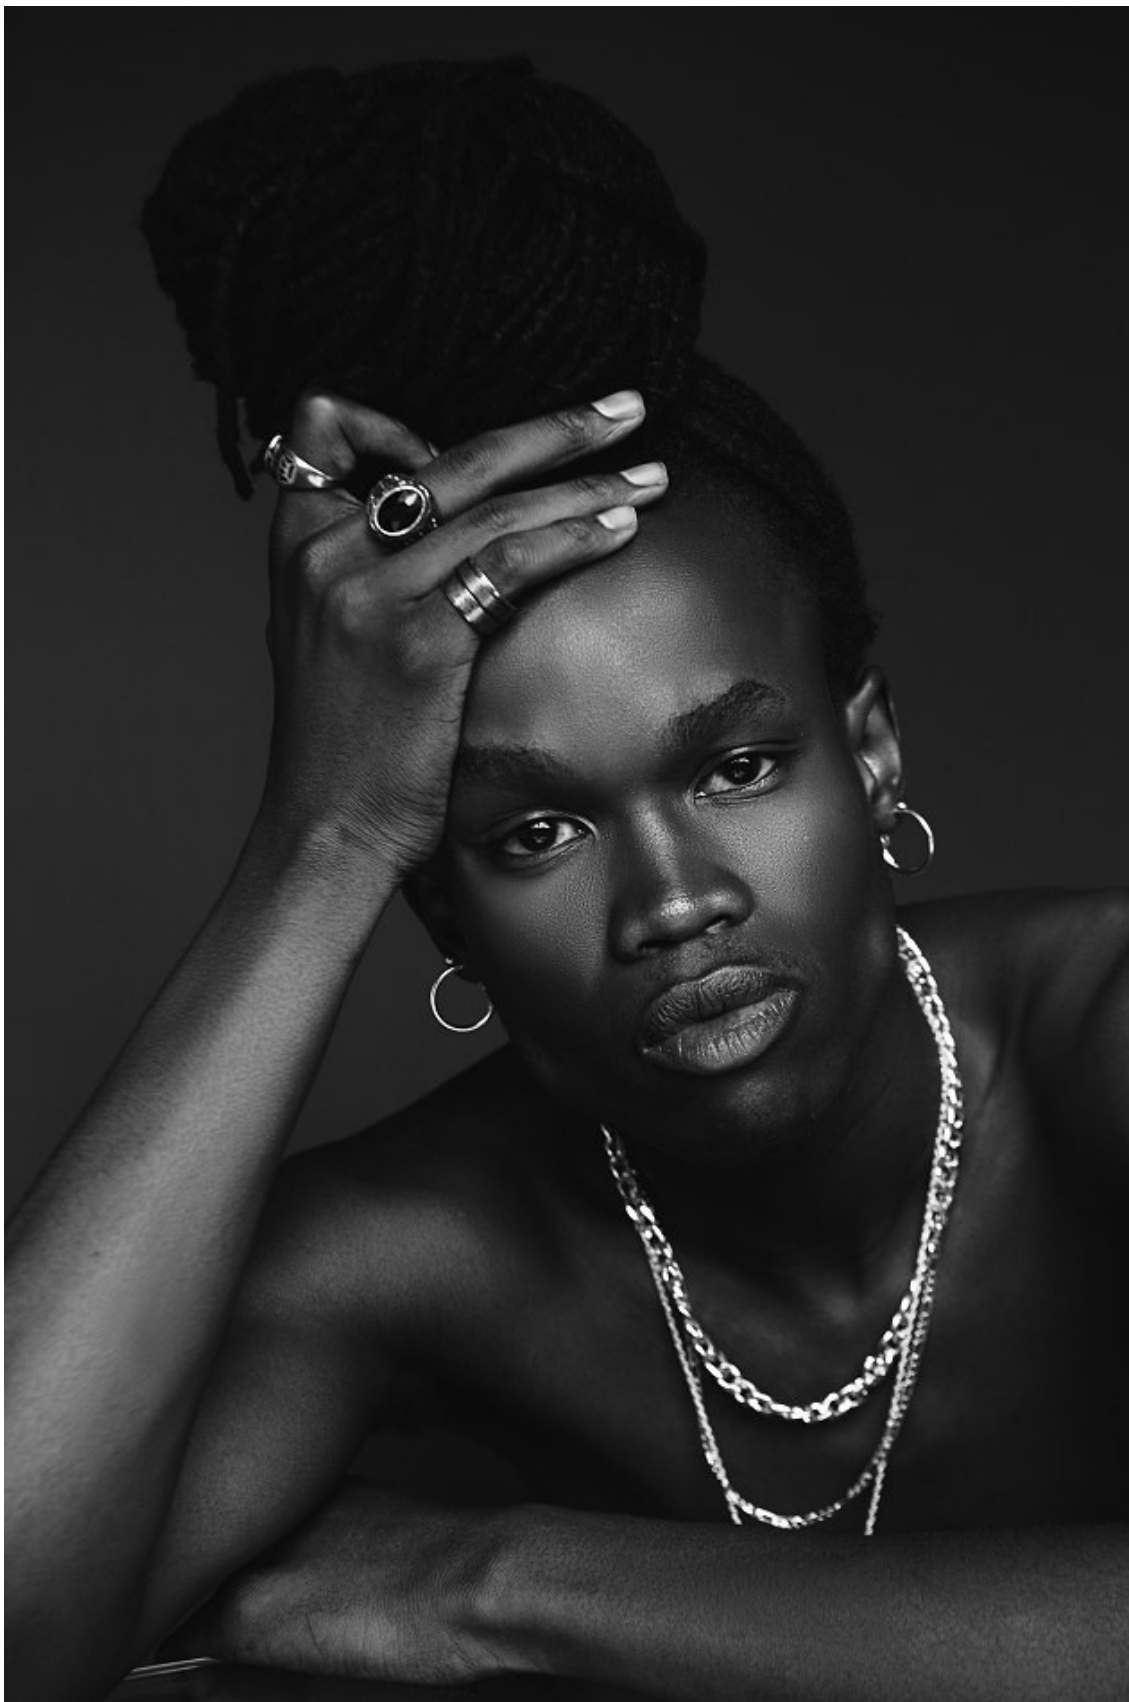

KOPANO SELEBANO

citizen
A Division Of Boss Models

KOPANO SELEBANO

Height: 170cm Chest: 80cm Waist: 66cm Shoe: 7 UK Hair: Black Eyes: Brown