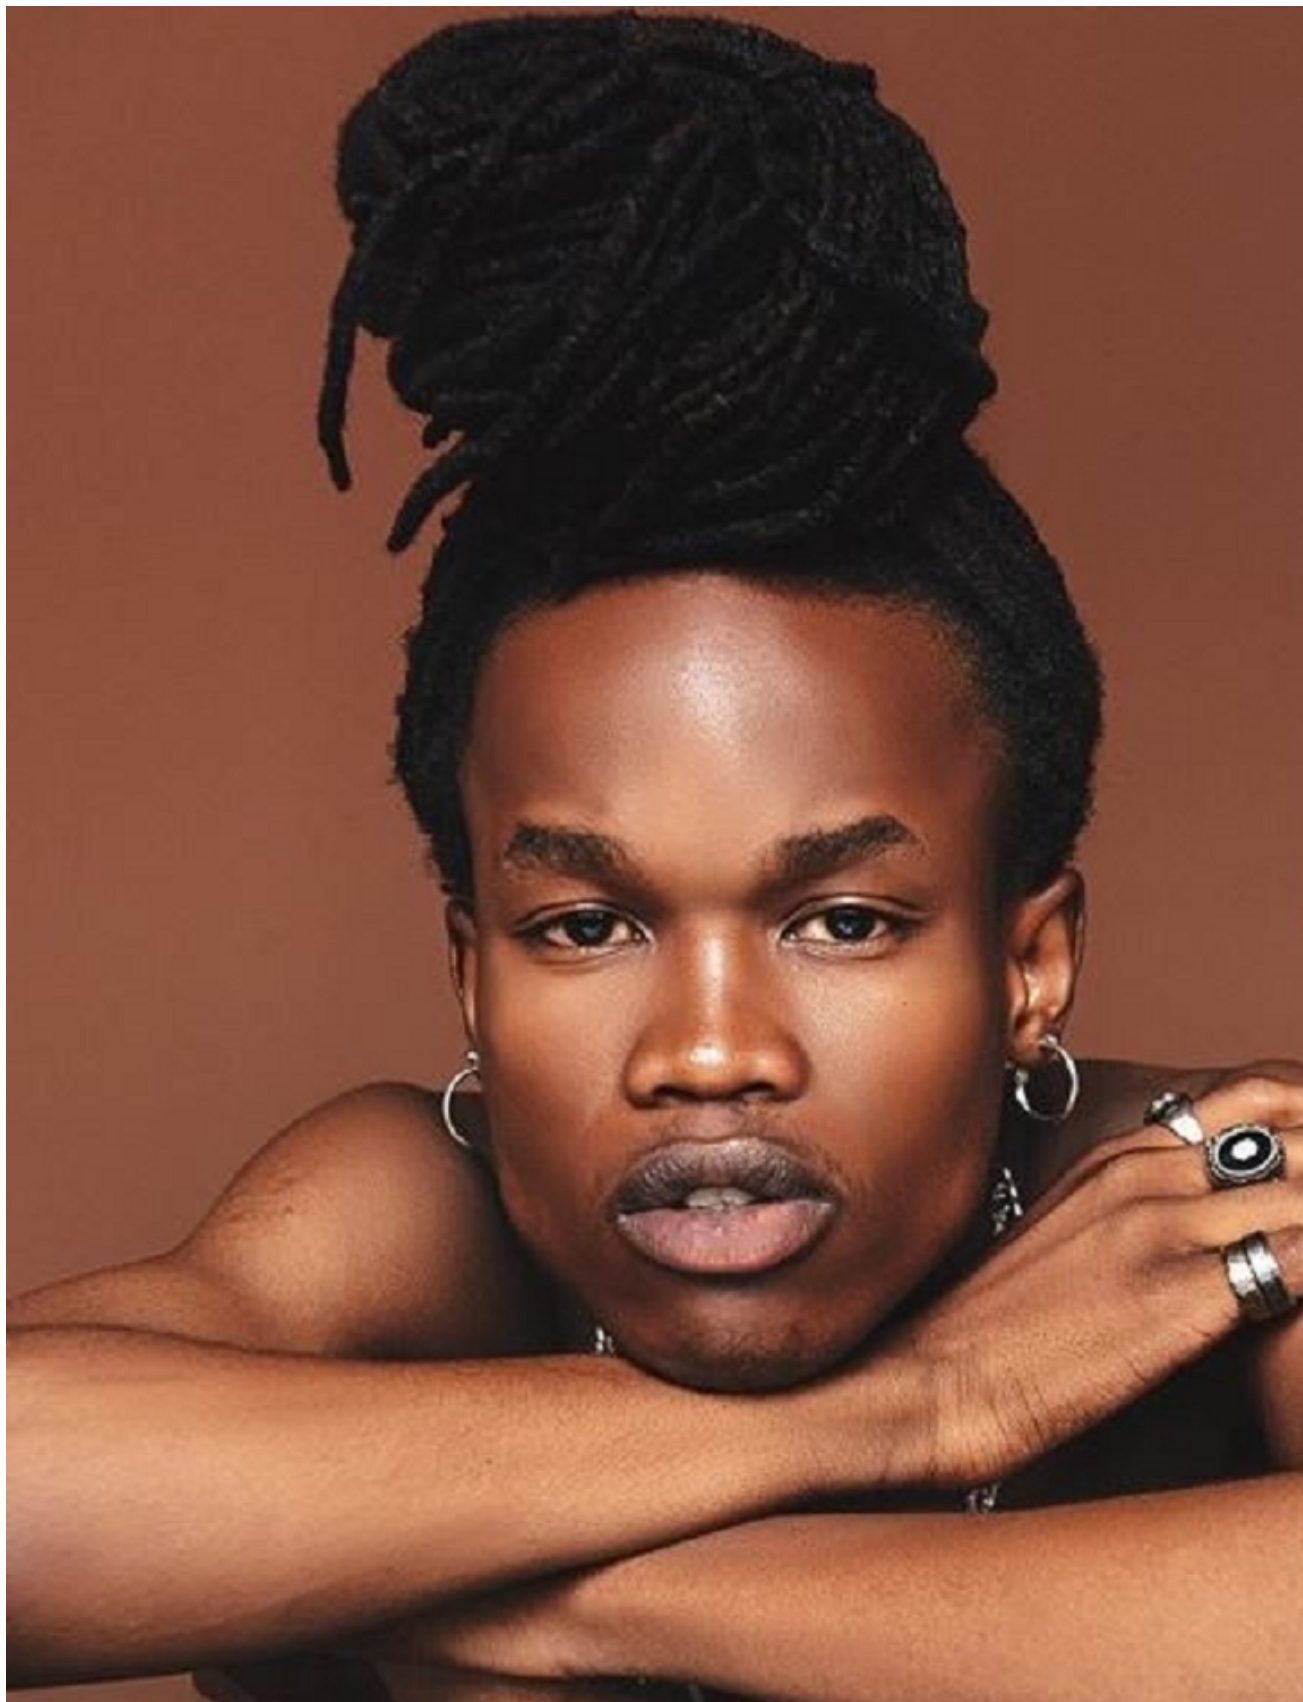

citizen
A Division Of Boss Models

KOPANO SELEBANO

Height: 170cm Chest: 80cm Waist: 66cm Shoe: 7 UK Hair: Black Eyes: Brown