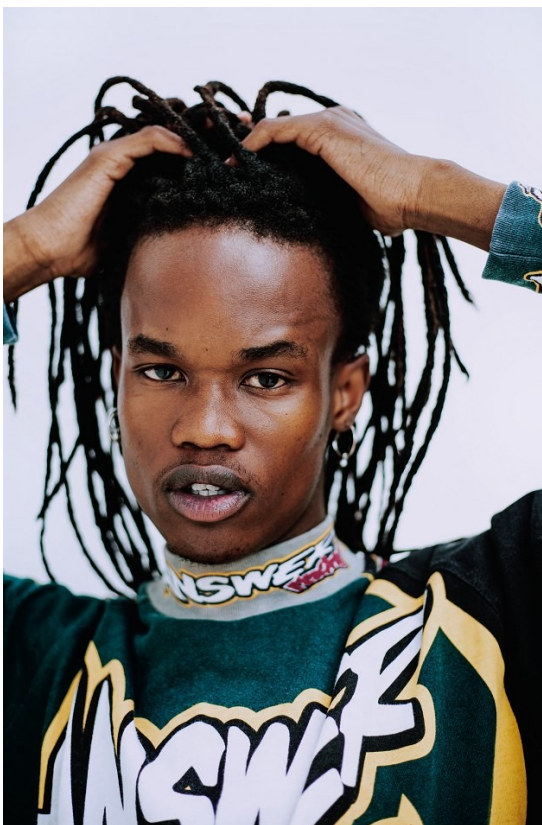

citizen
A Division Of Boss Models

KOPANO SELEBANO

Height: 170cm Chest: 80cm Waist: 66cm Shoe: 7 UK Hair: Black Eyes: Brown

citizen
A Division Of Boss Models

KOPANO SELEBANO

Height: 170cm Chest: 80cm Waist: 66cm Shoe: 7 UK Hair: Black Eyes: Brown

KOPANO SELEBANO

Height: 170cm Chest: 80cm Waist: 66cm Shoe: 7 UK Hair: Black Eyes: Brown

citizen
A Division Of Boss Models

KOPANO SELEBANO

Height: 170cm Chest: 80cm Waist: 66cm Shoe: 7 UK Hair: Black Eyes: Brown

citizen
A Division Of Boss Models

KOPANO SELEBANO

Height: 170cm Chest: 80cm Waist: 66cm Shoe: 7 UK Hair: Black Eyes: Brown

KOPANO SELEBANO

Height: 170cm Chest: 80cm Waist: 66cm Shoe: 7 UK Hair: Black Eyes: Brown