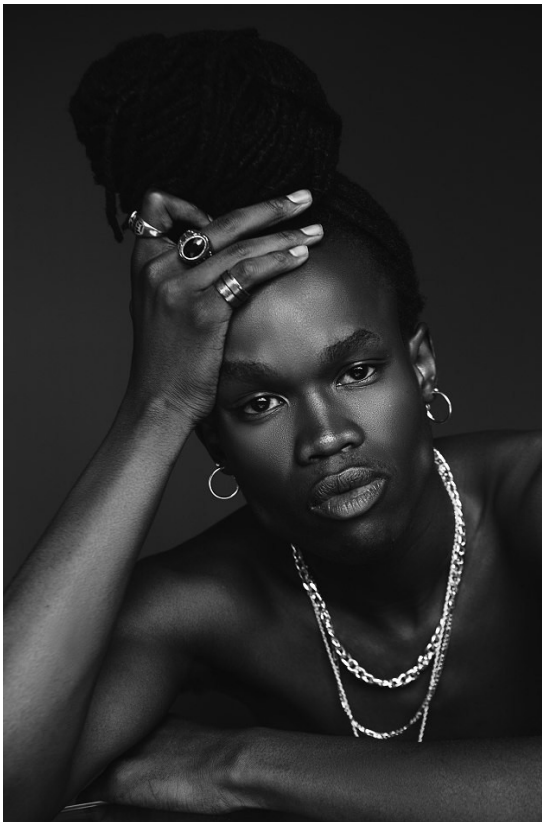

citizen
A Division Of Boss Models

KOPANO SELEBANO

Height: 170cm Chest: 80cm Waist: 66cm Shoe: 7 UK Hair: Black Eyes: Brown

citizen
A Division Of Boss Models

KOPANO SELEBANO

Height: 170cm Chest: 80cm Waist: 66cm Shoe: 7 UK Hair: Black Eyes: Brown

KOPANO SELEBANO

Height: 170cm Chest: 80cm Waist: 66cm Shoe: 7 UK Hair: Black Eyes: Brown

citizen
A Division Of Boss Models

KOPANO SELEBANO

Height: 170cm Chest: 80cm Waist: 66cm Shoe: 7 UK Hair: Black Eyes: Brown

citizen
A Division Of Boss Models

KOPANO SELEBANO

Height: 170cm Chest: 80cm Waist: 66cm Shoe: 7 UK Hair: Black Eyes: Brown

KOPANO SELEBANO

Height: 170cm Chest: 80cm Waist: 66cm Shoe: 7 UK Hair: Black Eyes: Brown