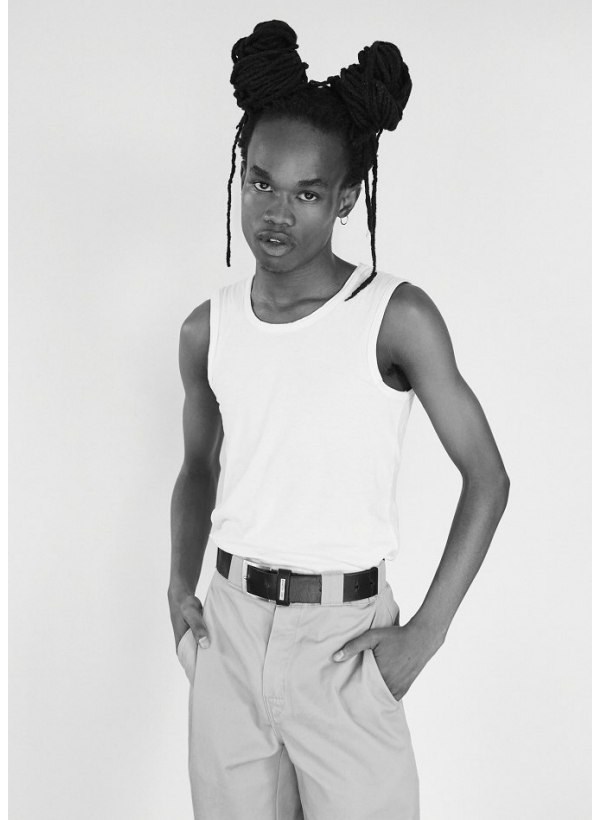

citizen
A Division Of Boss Models

KOPANO SELEBANO

Height: 170cm Chest: 80cm Waist: 66cm Shoe: 7 UK Hair: Black Eyes: Brown

citizen

A Division Of Boss Models

KOPANO SELEBANO

Height: 170cm Chest: 80cm Waist: 66cm Shoe: 7 UK Hair: Black Eyes: Brown

citizen
A Division Of Boss Models

KOPANO SELEBANO

Height: 170cm Chest: 80cm Waist: 66cm Shoe: 7 UK Hair: Black Eyes: Brown

KOPANO SELEBANO

Height: 170cm Chest: 80cm Waist: 66cm Shoe: 7 UK Hair: Black Eyes: Brown