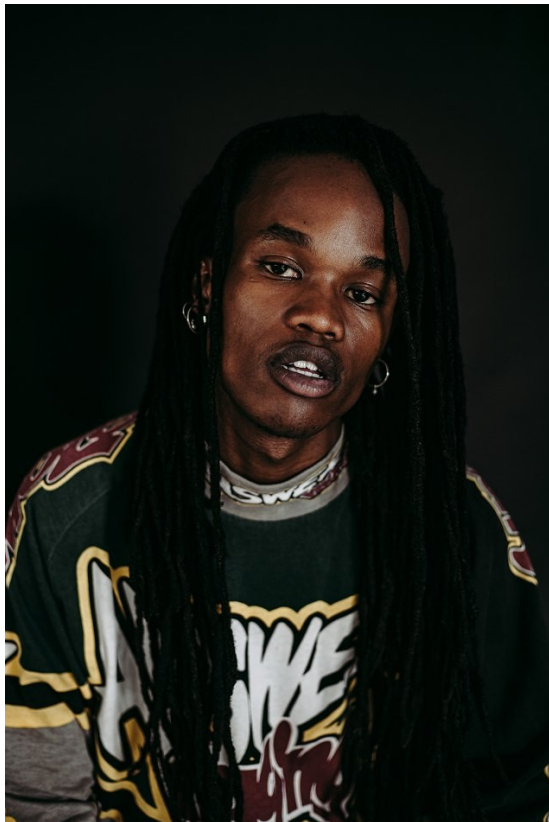

citizen
A Division Of Boss Models

KOPANO SELEBANO

Height: 170cm Chest: 80cm Waist: 66cm Shoe: 7 UK Hair: Black Eyes: Brown

citizen

A Division Of Boss Models

KOPANO SELEBANO

Height: 170cm Chest: 80cm Waist: 66cm Shoe: 7 UK Hair: Black Eyes: Brown

citizen
A Division Of Boss Models

KOPANO SELEBANO

Height: 170cm Chest: 80cm Waist: 66cm Shoe: 7 UK Hair: Black Eyes: Brown

KOPANO SELEBANO

Height: 170cm Chest: 80cm Waist: 66cm Shoe: 7 UK Hair: Black Eyes: Brown