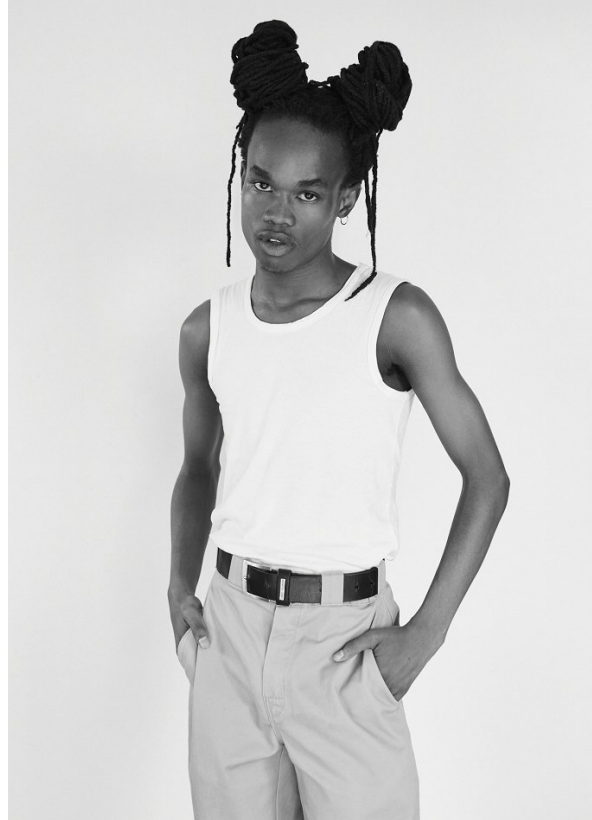

**citizen**  
*A Division Of Boss Models*

**KOPANO SELEBANO**

Height: 170cm Chest: 80cm Waist: 66cm Shoe: 7 UK Hair: Black Eyes: Brown

**citizen**  
*A Division Of Boss Models*

**KOPANO SELEBANO**

Height: 170cm Chest: 80cm Waist: 66cm Shoe: 7 UK Hair: Black Eyes: Brown

**citizen**  
*A Division Of Boss Models*

**KOPANO SELEBANO**

Height: 170cm Chest: 80cm Waist: 66cm Shoe: 7 UK Hair: Black Eyes: Brown

**KOPANO SELEBANO**

Height: 170cm Chest: 80cm Waist: 66cm Shoe: 7 UK Hair: Black Eyes: Brown