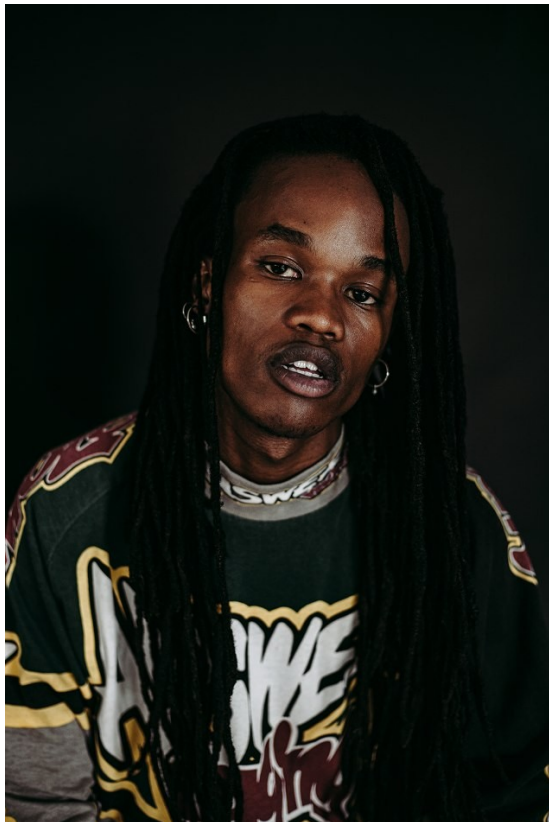

**citizen**  
*A Division Of Boss Models*

**KOPANO SELEBANO**

Height: 170cm Chest: 80cm Waist: 66cm Shoe: 7 UK Hair: Black Eyes: Brown

**citizen**  
*A Division Of Boss Models*

**KOPANO SELEBANO**

Height: 170cm Chest: 80cm Waist: 66cm Shoe: 7 UK Hair: Black Eyes: Brown

**citizen**  
*A Division Of Boss Models*

**KOPANO SELEBANO**

Height: 170cm Chest: 80cm Waist: 66cm Shoe: 7 UK Hair: Black Eyes: Brown

**KOPANO SELEBANO**

Height: 170cm Chest: 80cm Waist: 66cm Shoe: 7 UK Hair: Black Eyes: Brown