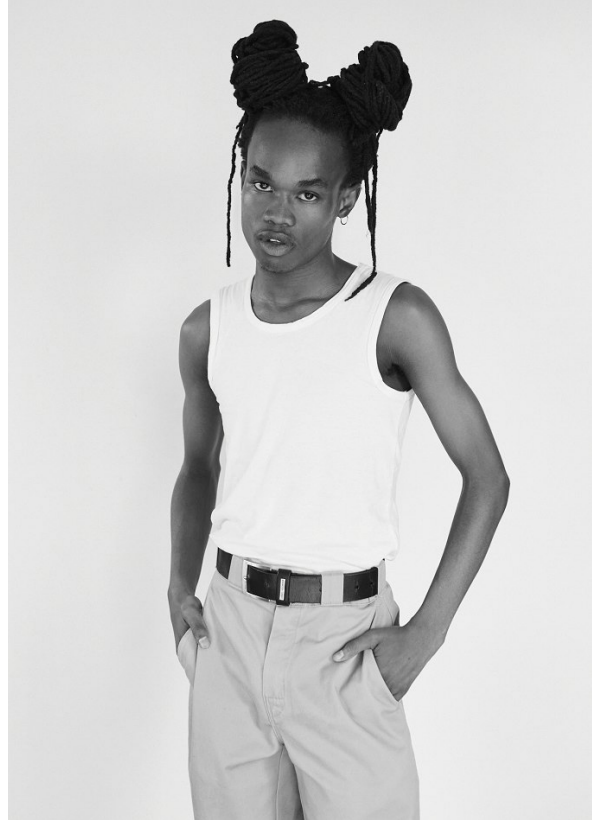

citizen
A Division Of Boss Models

KOPANO SELEBANO

Height: 170cm Chest: 80cm Waist: 66cm Shoe: 7 UK Hair: Black Eyes: Brown

citizen
A Division Of Boss Models

KOPANO SELEBANO

Height: 170cm Chest: 80cm Waist: 66cm Shoe: 7 UK Hair: Black Eyes: Brown

citizen
A Division Of Boss Models

KOPANO SELEBANO

Height: 170cm Chest: 80cm Waist: 66cm Shoe: 7 UK Hair: Black Eyes: Brown

KOPANO SELEBANO

Height: 170cm Chest: 80cm Waist: 66cm Shoe: 7 UK Hair: Black Eyes: Brown