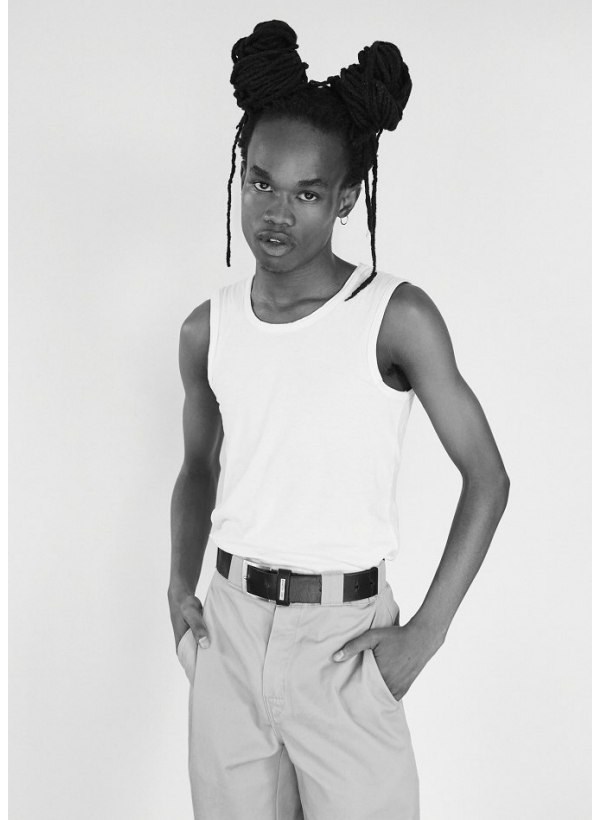

citizen
A Division Of Boss Models

KOPANO SELEBANO

Height: 170cm Chest: 80cm Waist: 66cm Shoe: 7 UK Hair: Black Eyes: Brown

citizen
A Division Of Boss Models

KOPANO SELEBANO

Height: 170cm Chest: 80cm Waist: 66cm Shoe: 7 UK Hair: Black Eyes: Brown

KOPANO SELEBANO

Height: 170cm Chest: 80cm Waist: 66cm Shoe: 7 UK Hair: Black Eyes: Brown

citizen
A Division Of Boss Models

KOPANO SELEBANO

Height: 170cm Chest: 80cm Waist: 66cm Shoe: 7 UK Hair: Black Eyes: Brown

citizen
A Division Of Boss Models

KOPANO SELEBANO

Height: 170cm Chest: 80cm Waist: 66cm Shoe: 7 UK Hair: Black Eyes: Brown

KOPANO SELEBANO

Height: 170cm Chest: 80cm Waist: 66cm Shoe: 7 UK Hair: Black Eyes: Brown