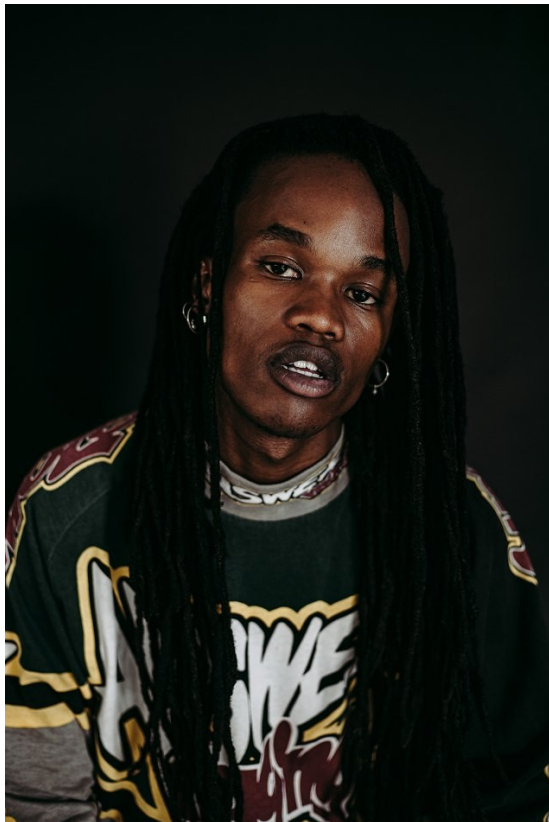

citizen
A Division Of Boss Models

KOPANO SELEBANO

Height: 170cm Chest: 80cm Waist: 66cm Shoe: 7 UK Hair: Black Eyes: Brown

citizen
A Division Of Boss Models

KOPANO SELEBANO

Height: 170cm Chest: 80cm Waist: 66cm Shoe: 7 UK Hair: Black Eyes: Brown

KOPANO SELEBANO

Height: 170cm Chest: 80cm Waist: 66cm Shoe: 7 UK Hair: Black Eyes: Brown

citizen
A Division Of Boss Models

KOPANO SELEBANO

Height: 170cm Chest: 80cm Waist: 66cm Shoe: 7 UK Hair: Black Eyes: Brown

citizen
A Division Of Boss Models

KOPANO SELEBANO

Height: 170cm Chest: 80cm Waist: 66cm Shoe: 7 UK Hair: Black Eyes: Brown

KOPANO SELEBANO

Height: 170cm Chest: 80cm Waist: 66cm Shoe: 7 UK Hair: Black Eyes: Brown