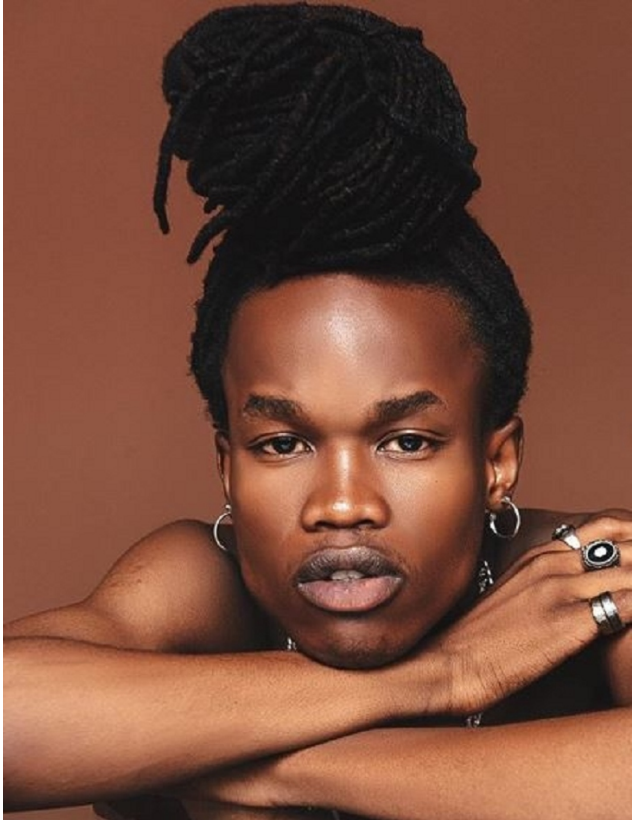

KOPANO SELEBANO

Height: 170cm Chest: 80cm Waist: 66cm Shoe: 7 UK Hair: Black Eyes: Brown