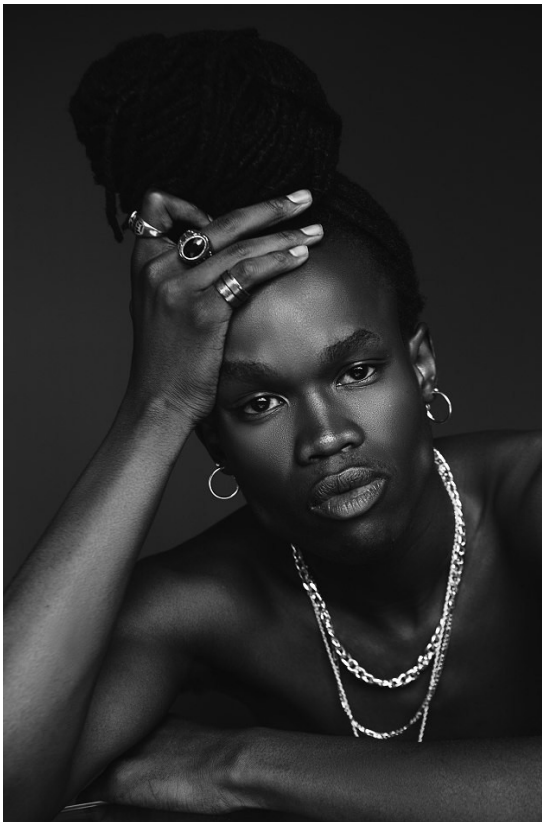

citizen
A Division Of Boss Models

KOPANO SELEBANO

Height: 170cm Chest: 80cm Waist: 66cm Shoe: 7 UK Hair: Black Eyes: Brown

citizen

A Division Of Boss Models

KOPANO SELEBANO

Height: 170cm Chest: 80cm Waist: 66cm Shoe: 7 UK Hair: Black Eyes: Brown

citizen
A Division Of Boss Models

KOPANO SELEBANO

Height: 170cm Chest: 80cm Waist: 66cm Shoe: 7 UK Hair: Black Eyes: Brown

KOPANO SELEBANO

Height: 170cm Chest: 80cm Waist: 66cm Shoe: 7 UK Hair: Black Eyes: Brown