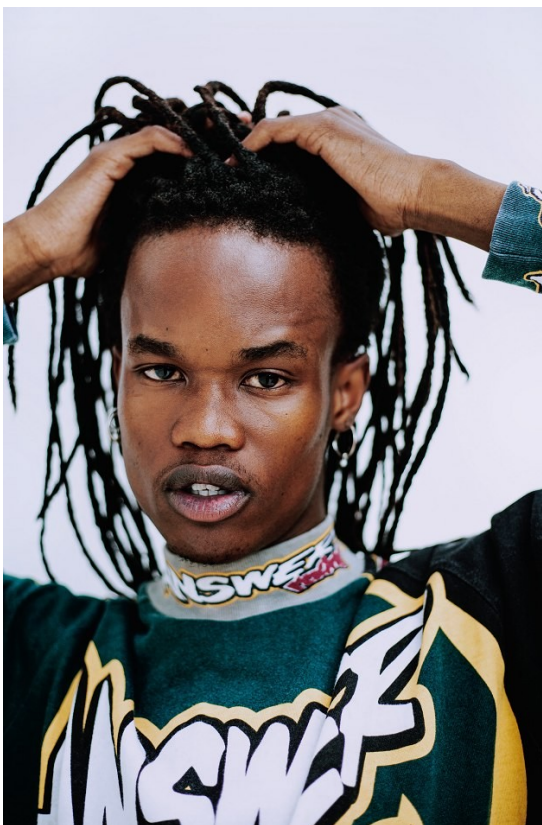

**citizen**  
*A Division Of Boss Models*

**KOPANO SELEBANO**

Height: 170cm Chest: 80cm Waist: 66cm Shoe: 7 UK Hair: Black Eyes: Brown

**citizen**  
*A Division Of Boss Models*

**KOPANO SELEBANO**

Height: 170cm Chest: 80cm Waist: 66cm Shoe: 7 UK Hair: Black Eyes: Brown

**citizen**  
*A Division Of Boss Models*

**KOPANO SELEBANO**

Height: 170cm Chest: 80cm Waist: 66cm Shoe: 7 UK Hair: Black Eyes: Brown

**KOPANO SELEBANO**

Height: 170cm Chest: 80cm Waist: 66cm Shoe: 7 UK Hair: Black Eyes: Brown