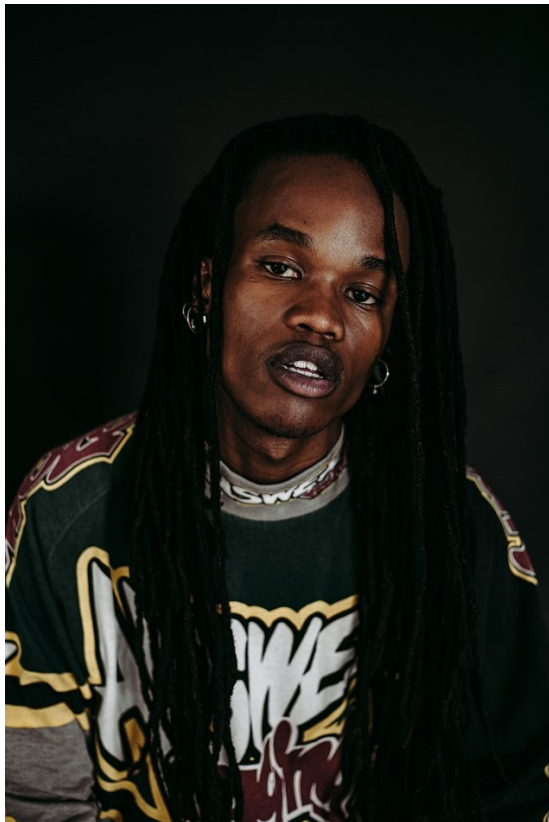

citizen
A Division Of Boss Models

KOPANO SELEBANO

Height: 170cm Chest: 80cm Waist: 66cm Shoe: 7 UK Hair: Black Eyes: Brown

citizen
A Division Of Boss Models

KOPANO SELEBANO

Height: 170cm Chest: 80cm Waist: 66cm Shoe: 7 UK Hair: Black Eyes: Brown

citizen
A Division Of Boss Models

KOPANO SELEBANO

Height: 170cm Chest: 80cm Waist: 66cm Shoe: 7 UK Hair: Black Eyes: Brown

KOPANO SELEBANO

Height: 170cm Chest: 80cm Waist: 66cm Shoe: 7 UK Hair: Black Eyes: Brown