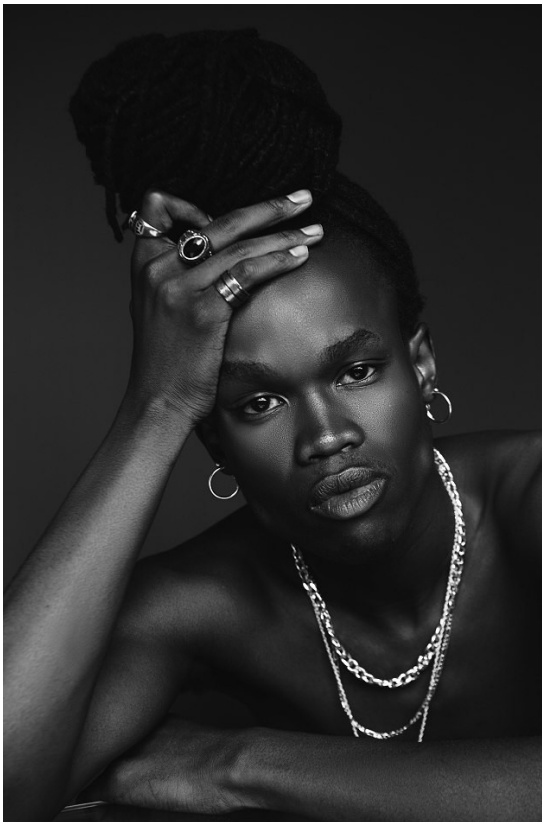

**citizen**  
*A Division Of Boss Models*

**KOPANO SELEBANO**

Height: 170cm Chest: 80cm Waist: 66cm Shoe: 7 UK Hair: Black Eyes: Brown

**citizen**  
*A Division Of Boss Models*

**KOPANO SELEBANO**

Height: 170cm Chest: 80cm Waist: 66cm Shoe: 7 UK Hair: Black Eyes: Brown

**citizen**  
*A Division Of Boss Models*

**KOPANO SELEBANO**

Height: 170cm Chest: 80cm Waist: 66cm Shoe: 7 UK Hair: Black Eyes: Brown

**KOPANO SELEBANO**

Height: 170cm Chest: 80cm Waist: 66cm Shoe: 7 UK Hair: Black Eyes: Brown