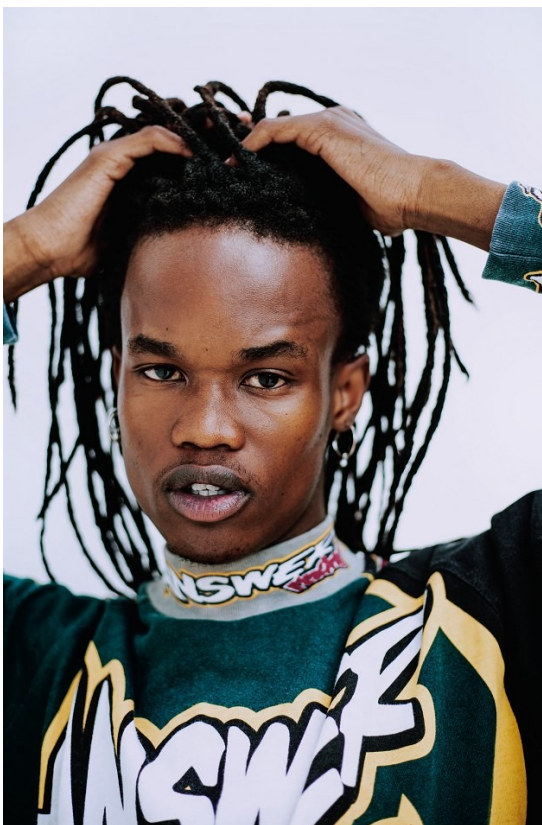

citizen
A Division Of Boss Models

KOPANO SELEBANO

Height: 170cm Chest: 80cm Waist: 66cm Shoe: 7 UK Hair: Black Eyes: Brown

citizen

A Division Of Boss Models

KOPANO SELEBANO

Height: 170cm Chest: 80cm Waist: 66cm Shoe: 7 UK Hair: Black Eyes: Brown

citizen
A Division Of Boss Models

KOPANO SELEBANO

Height: 170cm Chest: 80cm Waist: 66cm Shoe: 7 UK Hair: Black Eyes: Brown

KOPANO SELEBANO

Height: 170cm Chest: 80cm Waist: 66cm Shoe: 7 UK Hair: Black Eyes: Brown