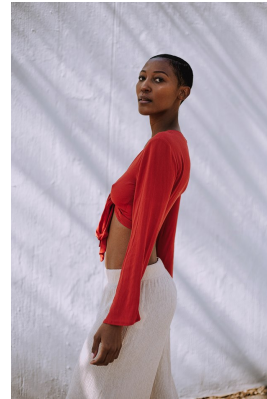

**citizen**  
*A Division Of Boss Models*

**ATHI MYATAZA**

Height: 168cm Bust: 81cm Waist: 63cm Hips: 95cm Shoe: 6 UK Hair: Black Eyes: Brown