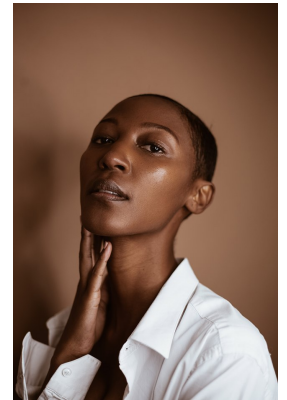

**citizen**  
*A Division Of Boss Models*

**ATHI MYATAZA**

Height: 168cm Bust: 81cm Waist: 63cm Hips: 95cm Shoe: 6 UK Hair: Black Eyes: Brown