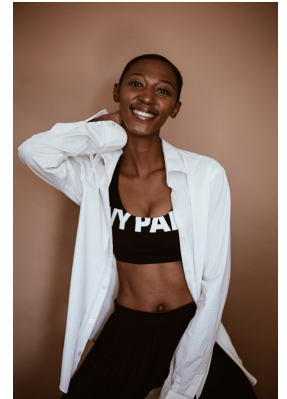

**citizen**  
*A Division Of Boss Models*

**ATHI MYATAZA**

Height: 168cm Bust: 81cm Waist: 63cm Hips: 95cm Shoe: 6 UK Hair: Black Eyes: Brown