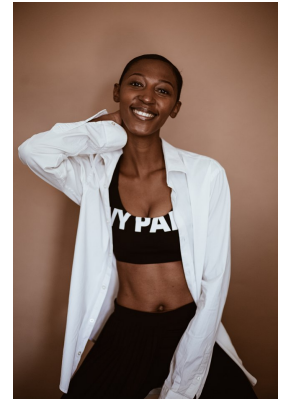

citizen
A Division Of Boss Models

ATHI MYATAZA

Height: 168cm Bust: 81cm Waist: 63cm Hips: 95cm Shoe: 6 UK Hair: Black Eyes: Brown