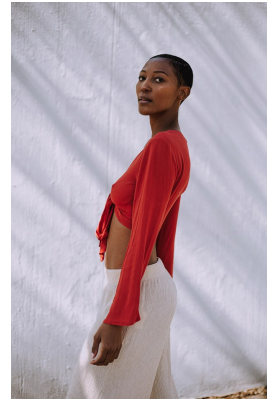

citizen
A Division Of Boss Models

ATHI MYATAZA

Height: 168cm Bust: 81cm Waist: 63cm Hips: 95cm Shoe: 6 UK Hair: Black Eyes: Brown