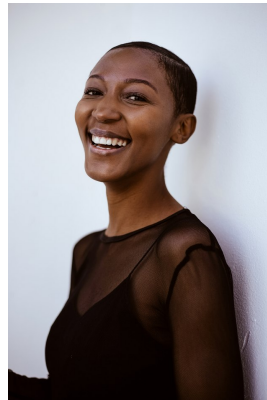

citizen
A Division Of Boss Models

ATHI MYATAZA

Height: 168cm Bust: 81cm Waist: 63cm Hips: 95cm Shoe: 6 UK Hair: Black Eyes: Brown