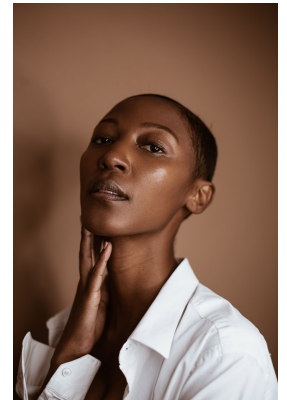

citizen
A Division Of Boss Models

ATHI MYATAZA

Height: 168cm Bust: 81cm Waist: 63cm Hips: 95cm Shoe: 6 UK Hair: Black Eyes: Brown