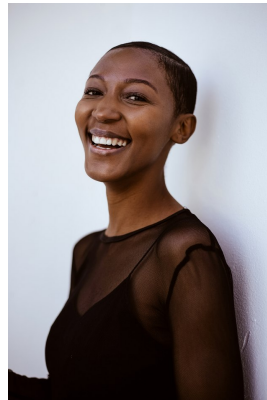

**citizen**  
*A Division Of Boss Models*

**ATHI MYATAZA**

Height: 168cm Bust: 81cm Waist: 63cm Hips: 95cm Shoe: 6 UK Hair: Black Eyes: Brown