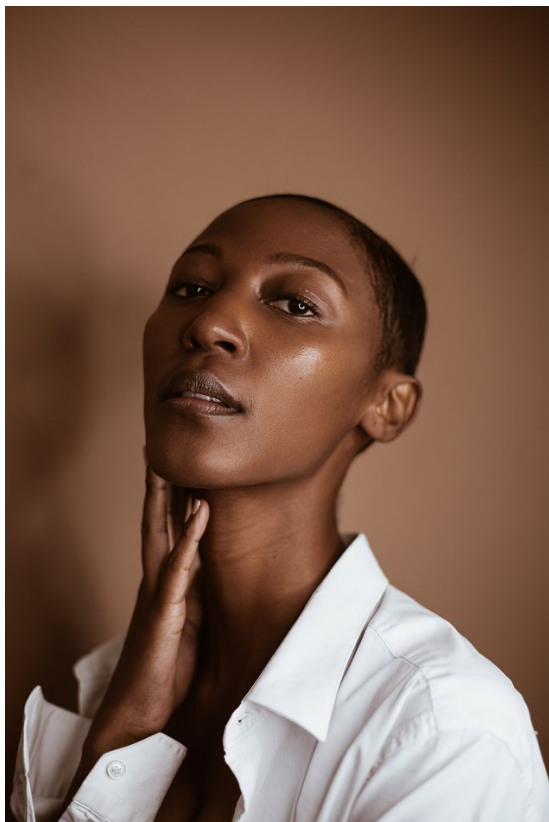

**ATHI MYATAZA**

Height: 168cm Bust: 81cm Waist: 63cm Hips: 95cm Shoe: 6 UK Hair: Black Eyes: Brown

**ATHI MYATAZA**

Height: 168cm Bust: 81cm Waist: 63cm Hips: 95cm Shoe: 6 UK Hair: Black Eyes: Brown

**ATHI MYATAZA**

Height: 168cm Bust: 81cm Waist: 63cm Hips: 95cm Shoe: 6 UK Hair: Black Eyes: Brown

**citizen**  
*A Division Of Boss Models*

**ATHI MYATAZA**

Height: 168cm Bust: 81cm Waist: 63cm Hips: 95cm Shoe: 6 UK Hair: Black Eyes: Brown

**citizen**  
*A Division Of Boss Models*

**ATHI MYATAZA**

Height: 168cm Bust: 81cm Waist: 63cm Hips: 95cm Shoe: 6 UK Hair: Black Eyes: Brown