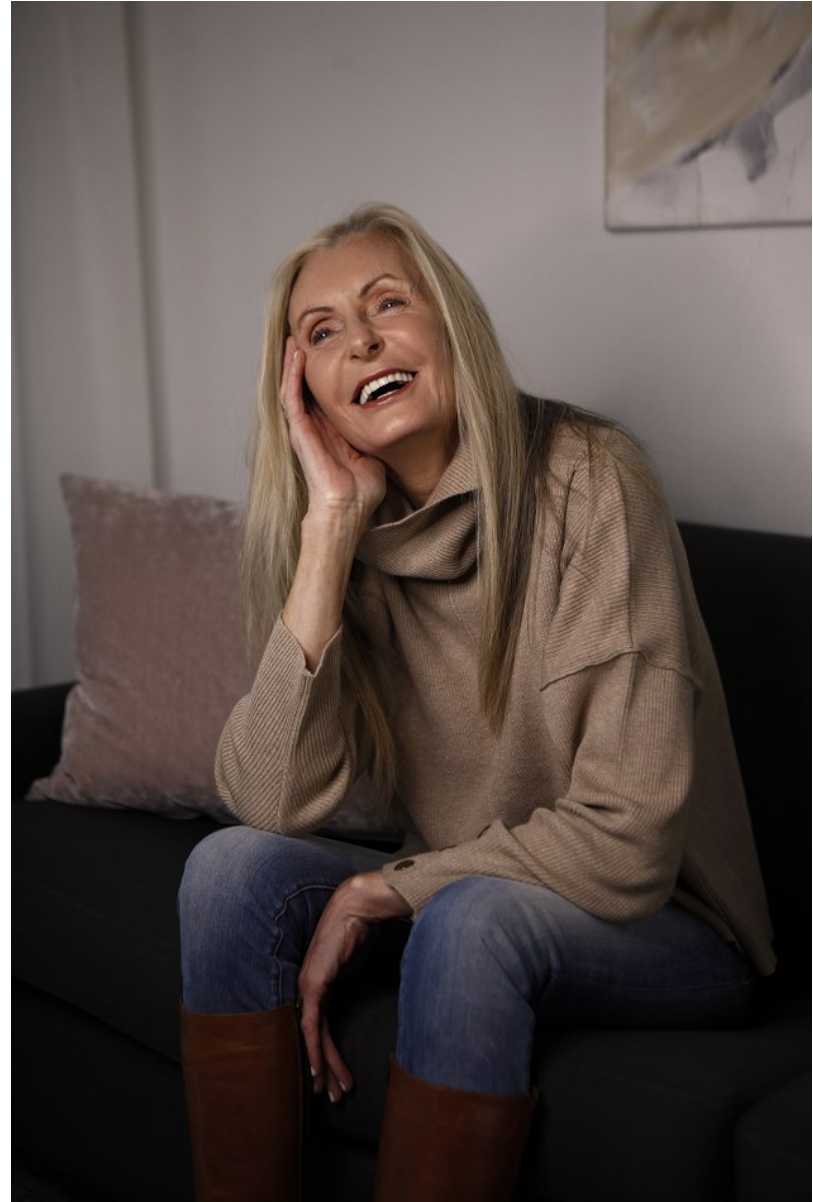

MICHELLE SUSSMAN

Height: 178cm Bust: 91cm Waist: 74cm Hips: 94cm Shoe: 7 UK Hair: Blonde Eyes: Green

MICHELLE SUSSMAN

Height: 178cm Bust: 91cm Waist: 74cm Hips: 94cm Shoe: 7 UK Hair: Blonde Eyes: Green

MICHELLE SUSSMAN

Height: 178cm Bust: 91cm Waist: 74cm Hips: 94cm Shoe: 7 UK Hair: Blonde Eyes: Green

MICHELLE SUSSMAN

Height: 178cm Bust: 91cm Waist: 74cm Hips: 94cm Shoe: 7 UK Hair: Blonde Eyes: Green

MICHELLE SUSSMAN

Height: 178cm Bust: 91cm Waist: 74cm Hips: 94cm Shoe: 7 UK Hair: Blonde Eyes: Green

MICHELLE SUSSMAN

Height: 178cm Bust: 91cm Waist: 74cm Hips: 94cm Shoe: 7 UK Hair: Blonde Eyes: Green

MICHELLE SUSSMAN

Height: 178cm Bust: 91cm Waist: 74cm Hips: 94cm Shoe: 7 UK Hair: Blonde Eyes: Green

citizen
A Division Of Boss Models