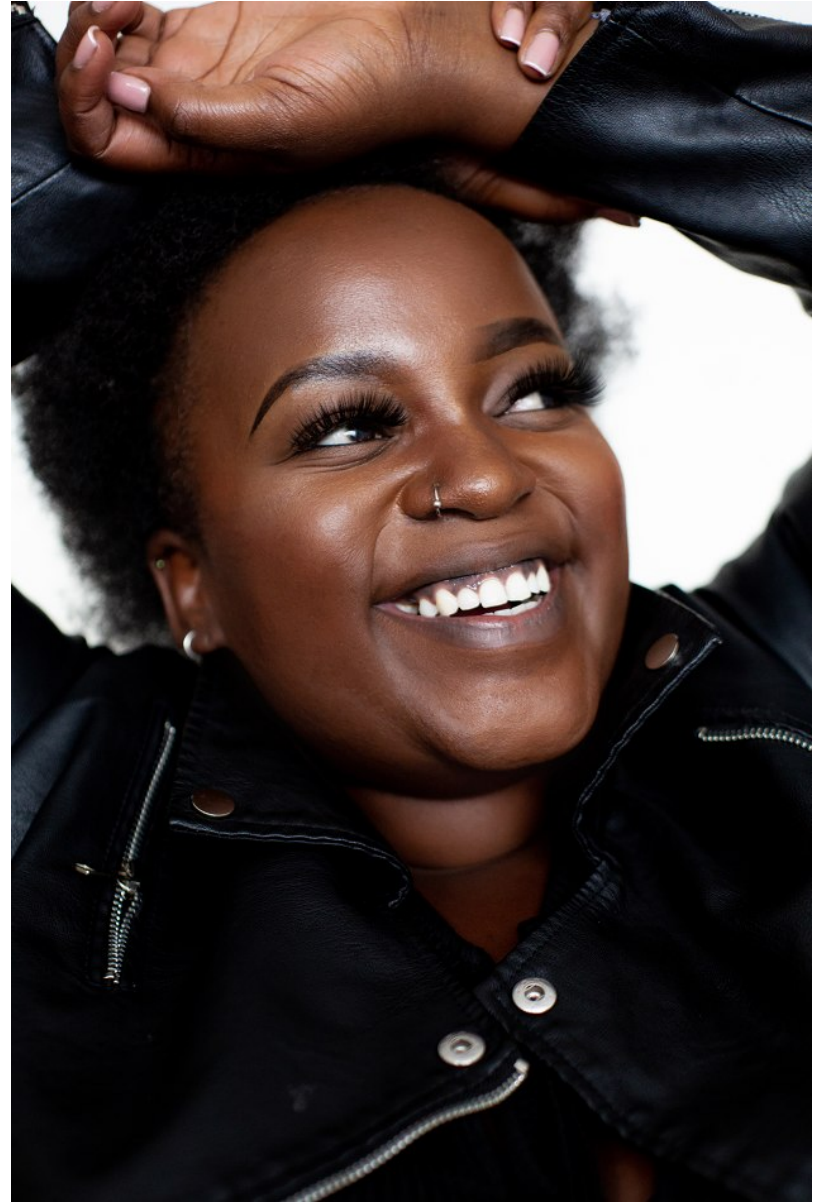

TEBALELO MABASA

Height: 173cm Bust: 123cm Waist: 102cm Hips: 139cm Shoe: 8 UK Hair: Black Eyes: Black