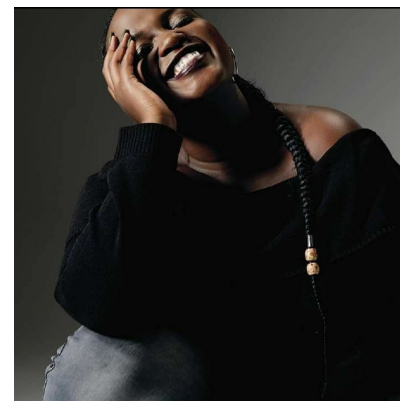

**citizen**  
A Division Of Boss Models

**TEBALELO MABASA**

Height: 173cm Bust: 123cm Waist: 102cm Hips: 139cm Shoe: 8 UK Hair: Black Eyes: Black

**citizen**  
*A Division Of Boss Models*

**TEBALELO MABASA**

Height: 173cm Bust: 123cm Waist: 102cm Hips: 139cm Shoe: 8 UK Hair: Black Eyes: Black