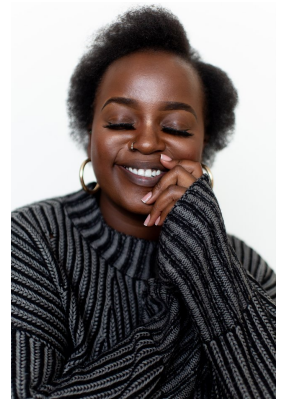

**citizen**  
A Division Of Boss Models

**TEBALELO MABASA**

Height: 173cm Bust: 123cm Waist: 102cm Hips: 139cm Shoe: 8 UK Hair: Black Eyes: Black

**citizen**  
*A Division Of Boss Models*

**TEBALELO MABASA**

Height: 173cm Bust: 123cm Waist: 102cm Hips: 139cm Shoe: 8 UK Hair: Black Eyes: Black