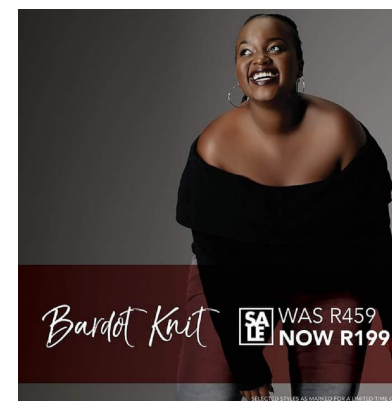

citizen

A Division Of Boss Models

TEBALELO MABASA

Height: 173cm Bust: 123cm Waist: 102cm Hips: 139cm Shoe: 8 UK Hair: Black Eyes: Black

citizen
A Division Of Boss Models

TEBALELO MABASA

Height: 173cm Bust: 123cm Waist: 102cm Hips: 139cm Shoe: 8 UK Hair: Black Eyes: Black