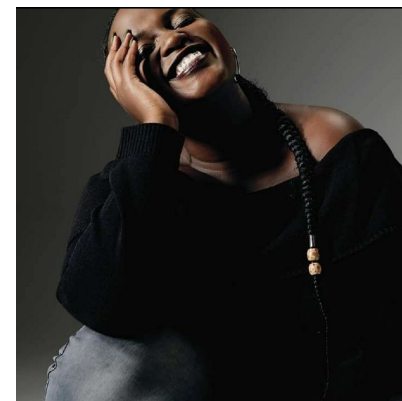

citizen

A Division Of Boss Models

TEBALELO MABASA

Height: 173cm Bust: 123cm Waist: 102cm Hips: 139cm Shoe: 8 UK Hair: Black Eyes: Black

citizen
A Division Of Boss Models

TEBALELO MABASA

Height: 173cm Bust: 123cm Waist: 102cm Hips: 139cm Shoe: 8 UK Hair: Black Eyes: Black