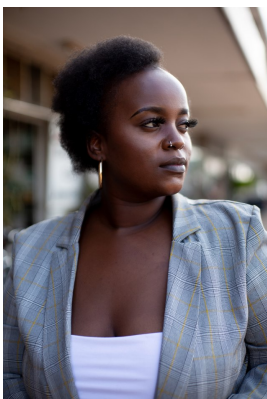

citizen

A Division Of Boss Models

TEBALELO MABASA

Height: 173cm Bust: 123cm Waist: 102cm Hips: 139cm Shoe: 8 UK Hair: Black Eyes: Black

citizen
A Division Of Boss Models

TEBALELO MABASA

Height: 173cm Bust: 123cm Waist: 102cm Hips: 139cm Shoe: 8 UK Hair: Black Eyes: Black