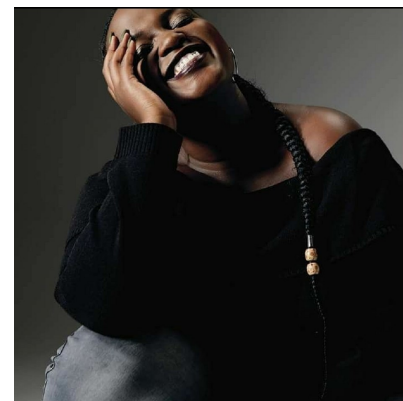

**citizen**  
A Division Of Boss Models

**TEBALELO MABASA**

Height: 173cm Bust: 123cm Waist: 102cm Hips: 139cm Shoe: 8 UK Hair: Black Eyes: Black

**citizen**  
*A Division Of Boss Models*

**TEBALELO MABASA**

Height: 173cm Bust: 123cm Waist: 102cm Hips: 139cm Shoe: 8 UK Hair: Black Eyes: Black