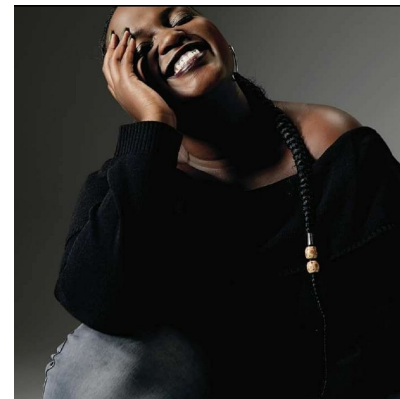

citizen
A Division Of Boss Models

TEBALELO MABASA

Height: 173cm Bust: 123cm Waist: 102cm Hips: 139cm Shoe: 8 UK Hair: Black Eyes: Black

citizen
A Division Of Boss Models

TEBALELO MABASA

Height: 173cm Bust: 123cm Waist: 102cm Hips: 139cm Shoe: 8 UK Hair: Black Eyes: Black