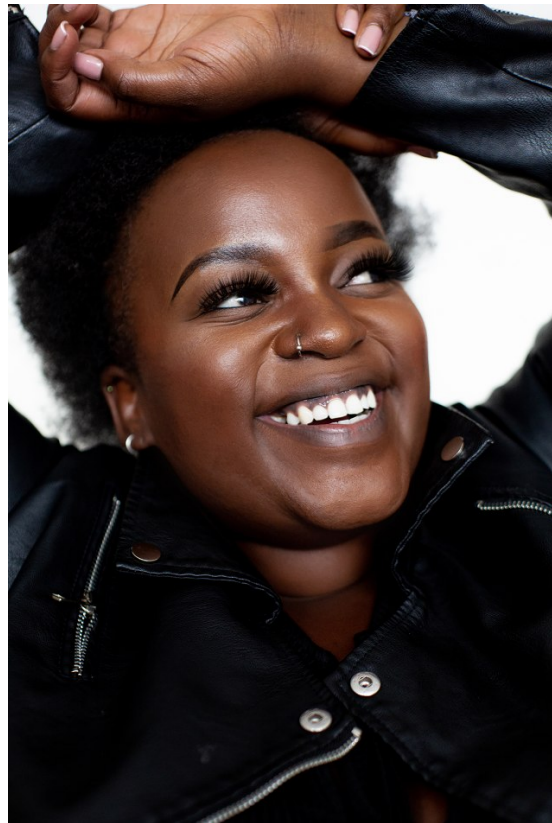

citizen
A Division Of Boss Models

TEBALELO MABASA

Height: 173cm Bust: 123cm Waist: 102cm Hips: 139cm Shoe: 8 UK Hair: Black Eyes: Black

TEBALELO MABASA

Height: 173cm Bust: 123cm Waist: 102cm Hips: 139cm Shoe: 8 UK Hair: Black Eyes: Black

TEBALELO MABASA

Height: 173cm Bust: 123cm Waist: 102cm Hips: 139cm Shoe: 8 UK Hair: Black Eyes: Black

TEBALELO MABASA

Height: 173cm Bust: 123cm Waist: 102cm Hips: 139cm Shoe: 8 UK Hair: Black Eyes: Black

TEBALELO MABASA

Height: 173cm Bust: 123cm Waist: 102cm Hips: 139cm Shoe: 8 UK Hair: Black Eyes: Black

citizen
A Division Of Boss Models

TEBALELO MABASA

Height: 173cm Bust: 123cm Waist: 102cm Hips: 139cm Shoe: 8 UK Hair: Black Eyes: Black