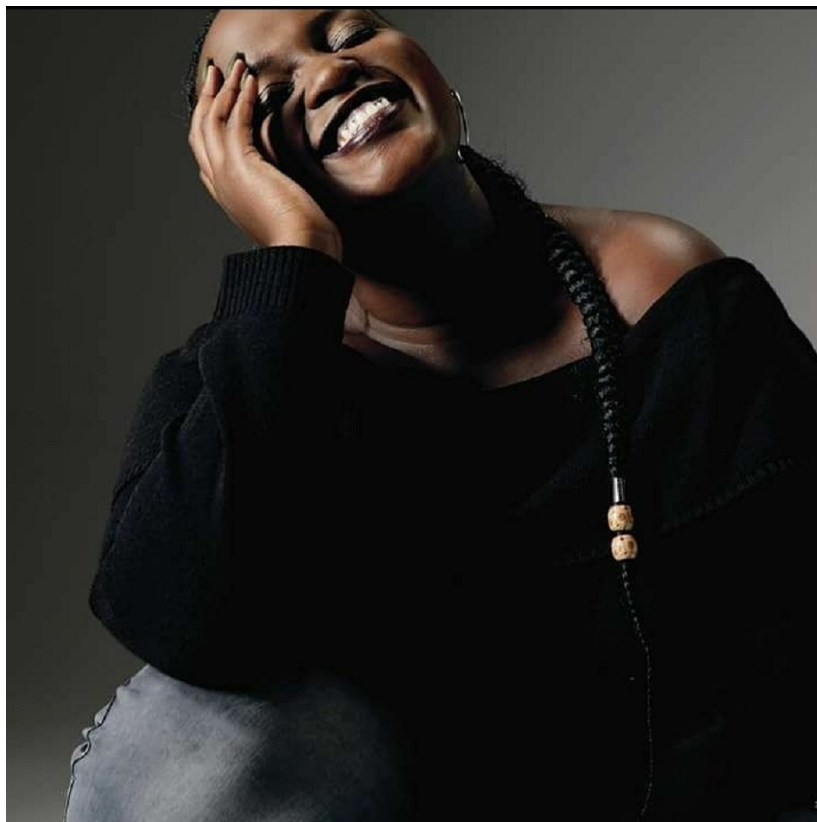

citizen
A Division Of Boss Models

TEBALELO MABASA

Height: 173cm Bust: 123cm Waist: 102cm Hips: 139cm Shoe: 8 UK Hair: Black Eyes: Black