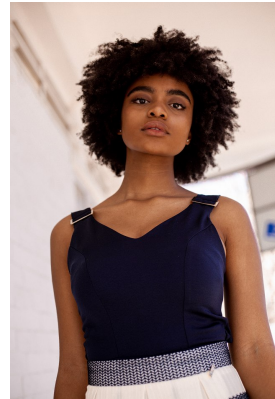

citizen
A Division Of Boss Models

BOLENG WILLIAMS

Height: 175cm Bust: 85cm Waist: 62cm Hips: 86cm Shoe: 8 UK Hair: Black Eyes: Brown

citizen

A Division Of Boss Models

BOLENG WILLIAMS

Height: 175cm Bust: 85cm Waist: 62cm Hips: 86cm Shoe: 8 UK Hair: Black Eyes: Brown