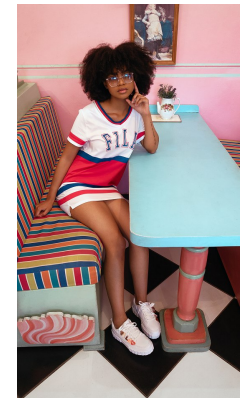

**citizen**  
*A Division Of Boss Models*

**BOLENG WILLIAMS**

Height: 175cm Bust: 85cm Waist: 62cm Hips: 86cm Shoe: 8 UK Hair: Black Eyes: Brown

# **citizen**

*A Division Of Boss Models*