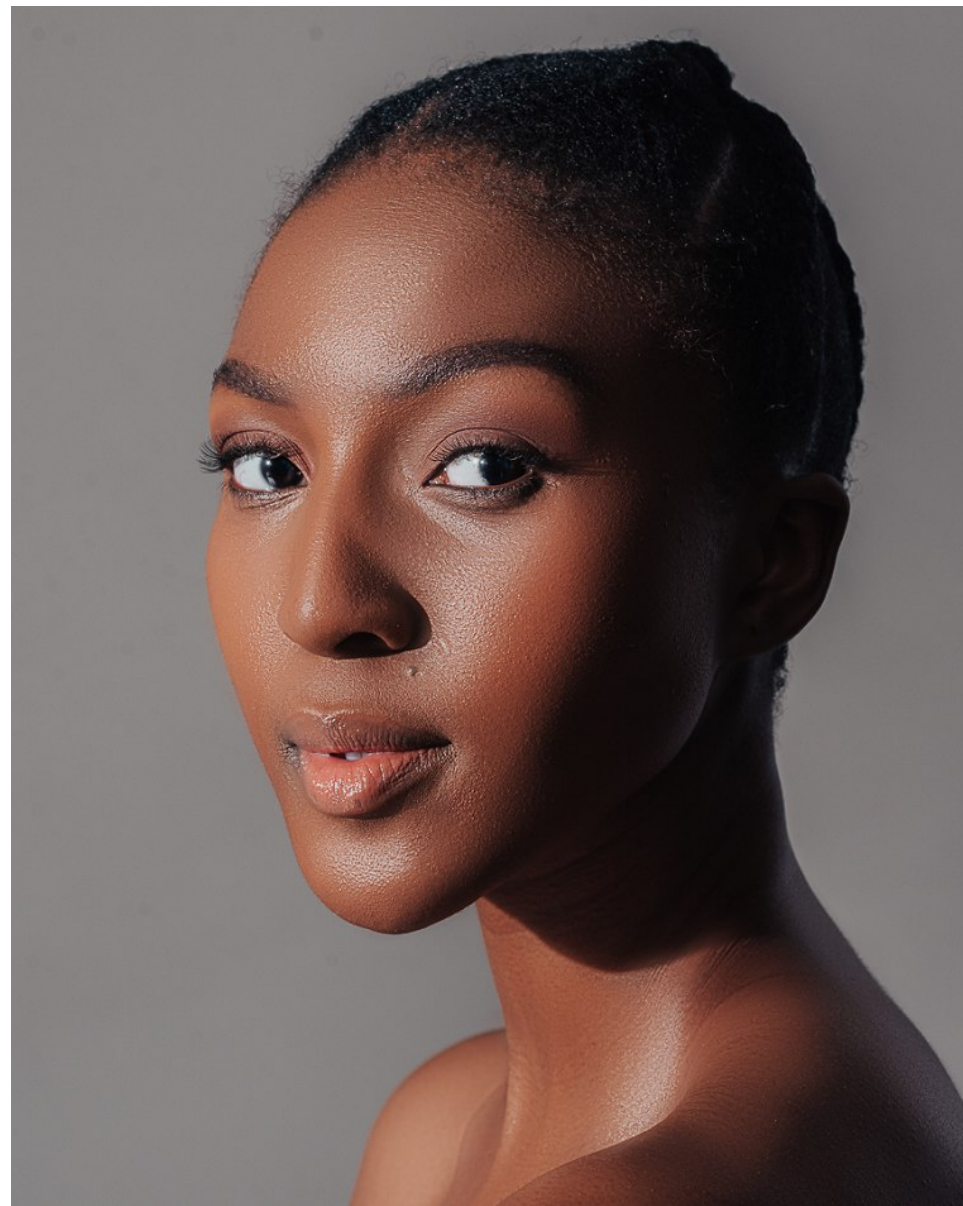

citizen
A Division Of Boss Models

MPUME MADUNA

Height: 170cm Bust: 84cm Waist: 64cm Hips: 89cm Shoe: 6 UK Hair: Black Eyes: Brown

MPUME MADUNA

Height: 170cm Bust: 84cm Waist: 64cm Hips: 89cm Shoe: 6 UK Hair: Black Eyes: Brown

MPUME MADUNA

Height: 170cm Bust: 84cm Waist: 64cm Hips: 89cm Shoe: 6 UK Hair: Black Eyes: Brown

MPUME MADUNA

Height: 170cm Bust: 84cm Waist: 64cm Hips: 89cm Shoe: 6 UK Hair: Black Eyes: Brown

ALL NEW

RETURN TO INDEX 

HAPPY Women's MONTH

WOMEN ARE VERSATILE

PURSE OR SLING BAG

Detachable link chain & faux-leather strap

Multiple card slots

Can be worn as a sling bag

SEE OFFERS ON NEXT PAGE

Contents not included.