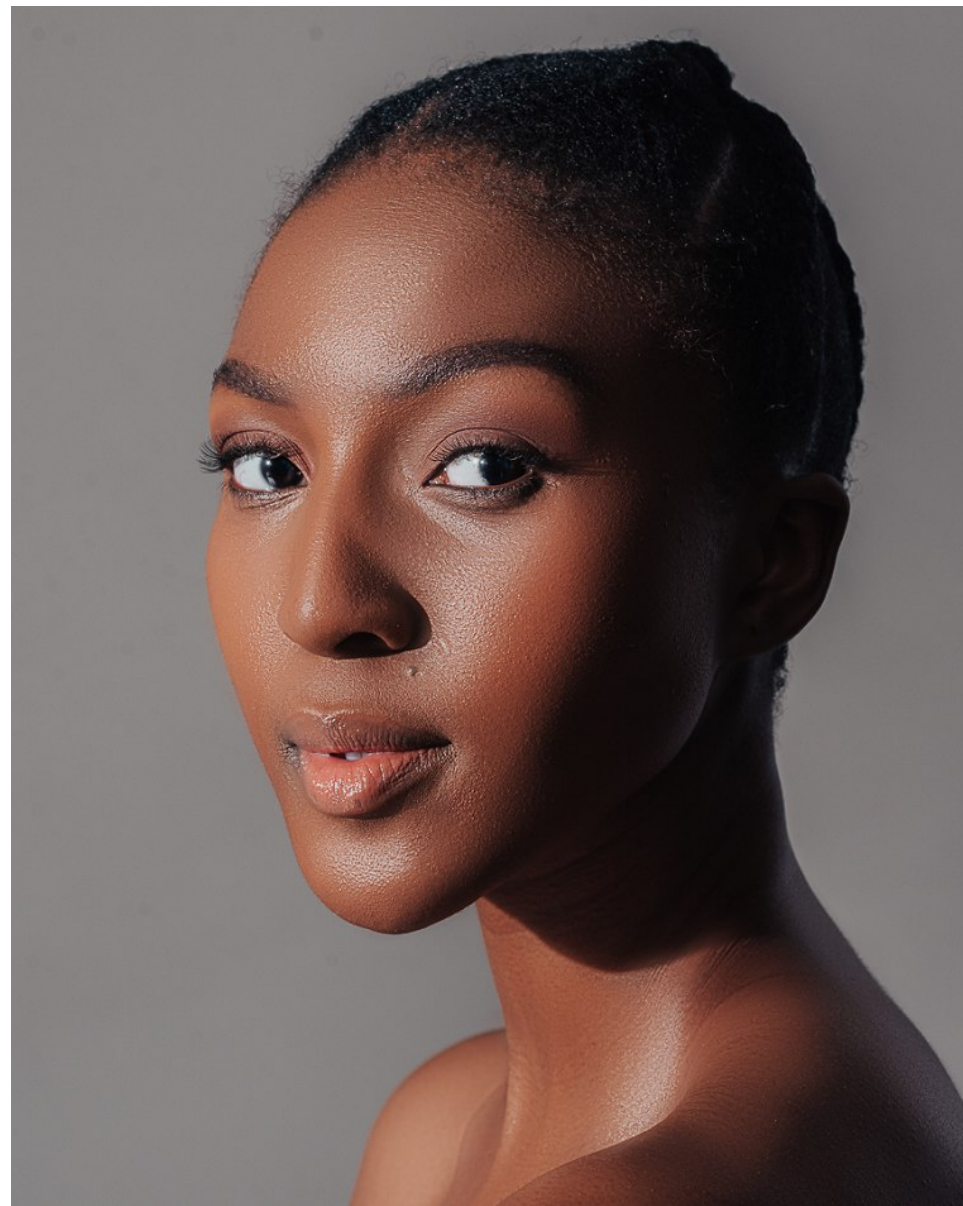

citizen
A Division Of Boss Models

MPUME MADUNA

Height: 170cm Bust: 84cm Waist: 64cm Hips: 89cm Shoe: 6 UK Hair: Black Eyes: Brown

MPUME MADUNA

Height: 170cm Bust: 84cm Waist: 64cm Hips: 89cm Shoe: 6 UK Hair: Black Eyes: Brown

MPUME MADUNA

Height: 170cm Bust: 84cm Waist: 64cm Hips: 89cm Shoe: 6 UK Hair: Black Eyes: Brown

MPUME MADUNA

Height: 170cm Bust: 84cm Waist: 64cm Hips: 89cm Shoe: 6 UK Hair: Black Eyes: Brown

ALL NEW

RETURN TO INDEX 

HAPPY Women's MONTH

WOMEN ARE **VERSATILE**

PURSE OR SLING BAG

Detachable link chain & faux-leather strap

Multiple card slots

Can be worn as a sling bag

SEE OFFERS ON NEXT PAGE

Contents not included.