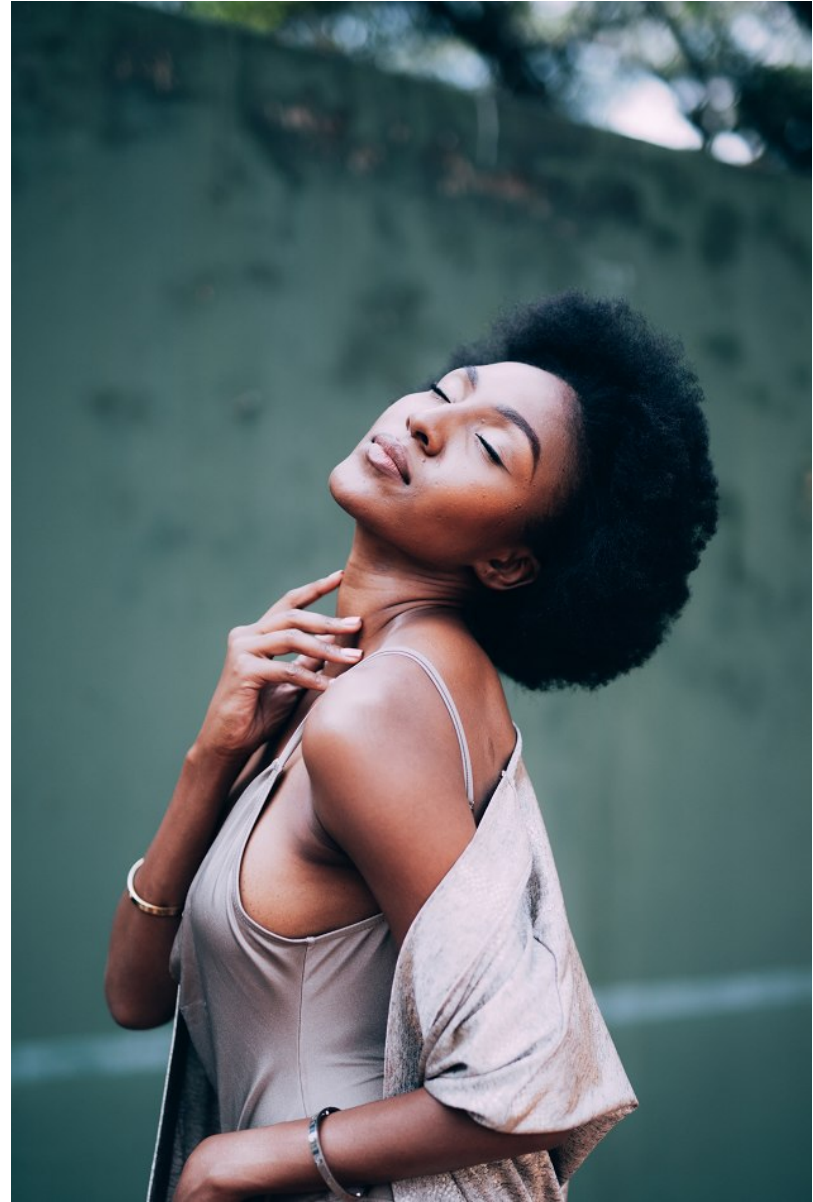

citizen
A Division Of Boss Models

MPUME MADUNA

Height: 170cm Bust: 84cm Waist: 64cm Hips: 89cm Shoe: 6 UK Hair: Black Eyes: Brown

MPUME MADUNA

Height: 170cm Bust: 84cm Waist: 64cm Hips: 89cm Shoe: 6 UK Hair: Black Eyes: Brown

MPUME MADUNA

Height: 170cm Bust: 84cm Waist: 64cm Hips: 89cm Shoe: 6 UK Hair: Black Eyes: Brown

MPUME MADUNA

Height: 170cm Bust: 84cm Waist: 64cm Hips: 89cm Shoe: 6 UK Hair: Black Eyes: Brown

ALL NEW

RETURN TO INDEX 

HAPPY Women's MONTH

WOMEN ARE **VERSATILE**

PURSE OR SLING BAG

Detachable link chain & faux-leather strap

Multiple card slots

Can be worn as a sling bag

SEE OFFERS ON NEXT PAGE

Contents not included.