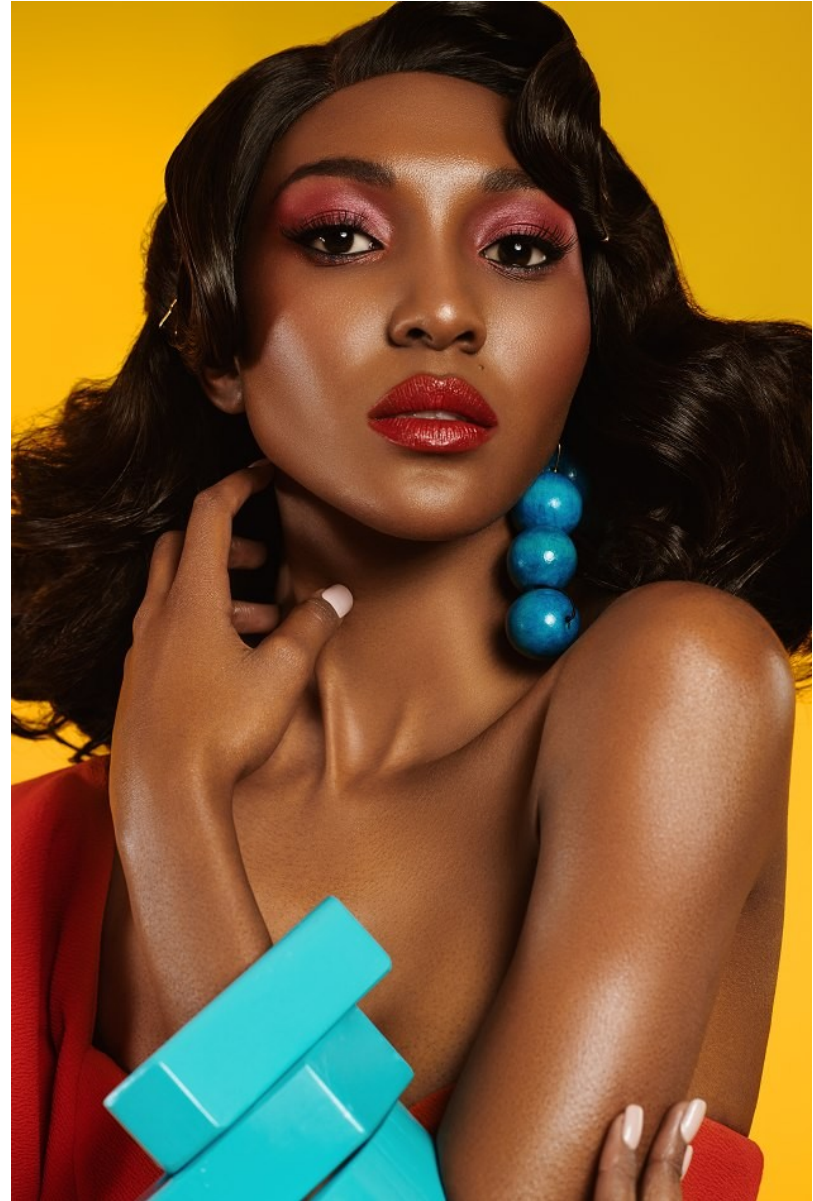

MPUME MADUNA

Height: 170cm Bust: 84cm Waist: 64cm Hips: 89cm Shoe: 6 UK Hair: Black Eyes: Brown