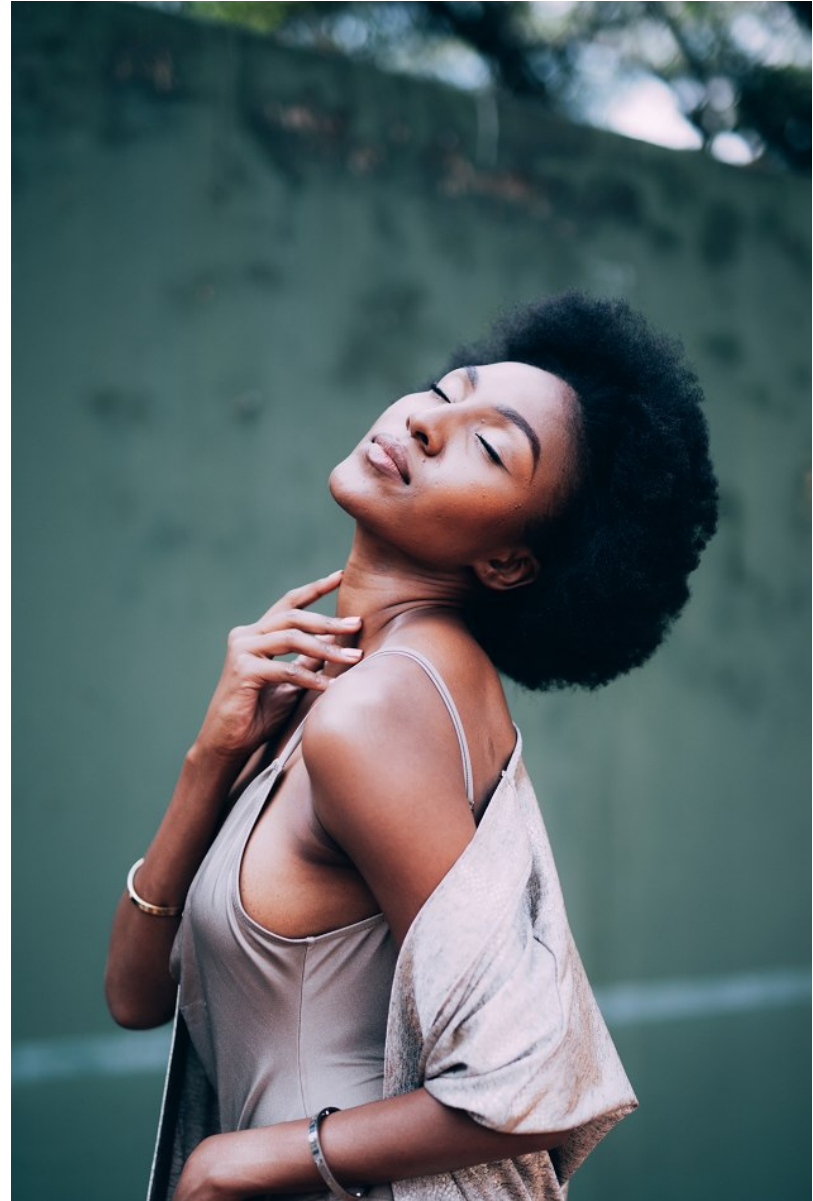

citizen
A Division Of Boss Models

MPUME MADUNA

Height: 170cm Bust: 84cm Waist: 64cm Hips: 89cm Shoe: 6 UK Hair: Black Eyes: Brown

MPUME MADUNA

Height: 170cm Bust: 84cm Waist: 64cm Hips: 89cm Shoe: 6 UK Hair: Black Eyes: Brown

MPUME MADUNA

Height: 170cm Bust: 84cm Waist: 64cm Hips: 89cm Shoe: 6 UK Hair: Black Eyes: Brown

MPUME MADUNA

Height: 170cm Bust: 84cm Waist: 64cm Hips: 89cm Shoe: 6 UK Hair: Black Eyes: Brown

ALL NEW

RETURN TO INDEX 

HAPPY Women's MONTH

WOMEN ARE VERSATILE

PURSE OR SLING BAG

Detachable link chain & faux-leather strap

Multiple card slots

Can be worn as a sling bag

SEE OFFERS ON NEXT PAGE

Contents not included.