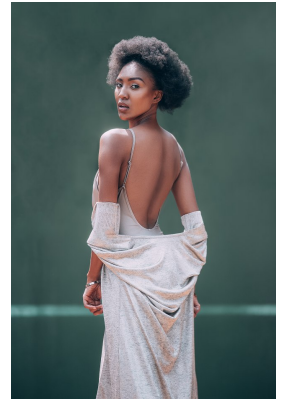

citizen

A Division Of Boss Models

MPUME MADUNA

Height: 170cm Bust: 84cm Waist: 64cm Hips: 89cm Shoe: 6 UK Hair: Black Eyes: Brown

citizen
A Division Of Boss Models

MPUME MADUNA

Height: 170cm Bust: 84cm Waist: 64cm Hips: 89cm Shoe: 6 UK Hair: Black Eyes: Brown