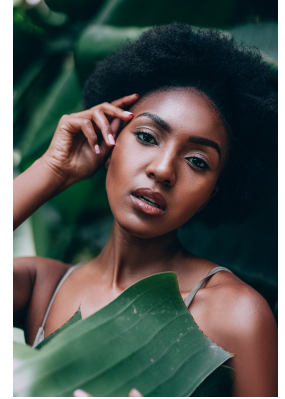

citizen

A Division Of Boss Models

MPUME MADUNA

Height: 170cm Bust: 84cm Waist: 64cm Hips: 89cm Shoe: 6 UK Hair: Black Eyes: Brown

citizen
A Division Of Boss Models

MPUME MADUNA

Height: 170cm Bust: 84cm Waist: 64cm Hips: 89cm Shoe: 6 UK Hair: Black Eyes: Brown