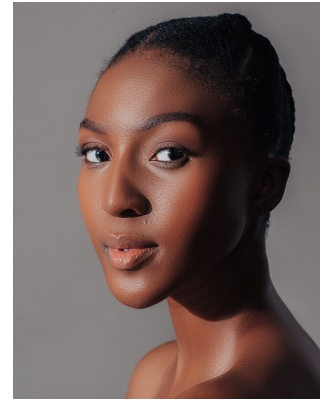

citizen

A Division Of Boss Models

MPUME MADUNA

Height: 170cm Bust: 84cm Waist: 64cm Hips: 89cm Shoe: 6 UK Hair: Black Eyes: Brown

citizen
A Division Of Boss Models

MPUME MADUNA

Height: 170cm Bust: 84cm Waist: 64cm Hips: 89cm Shoe: 6 UK Hair: Black Eyes: Brown