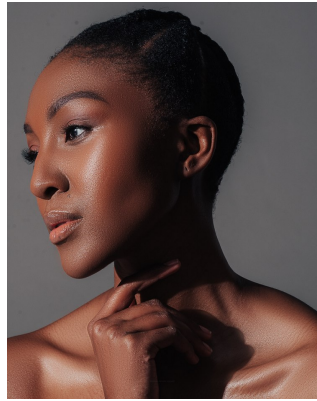

citizen

A Division Of Boss Models

MPUME MADUNA

Height: 170cm Bust: 84cm Waist: 64cm Hips: 89cm Shoe: 6 UK Hair: Black Eyes: Brown

citizen
A Division Of Boss Models

MPUME MADUNA

Height: 170cm Bust: 84cm Waist: 64cm Hips: 89cm Shoe: 6 UK Hair: Black Eyes: Brown