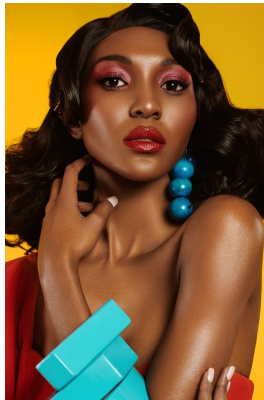

citizen

A Division Of Boss Models

MPUME MADUNA

Height: 170cm Bust: 84cm Waist: 64cm Hips: 89cm Shoe: 6 UK Hair: Black Eyes: Brown

citizen
A Division Of Boss Models

MPUME MADUNA

Height: 170cm Bust: 84cm Waist: 64cm Hips: 89cm Shoe: 6 UK Hair: Black Eyes: Brown