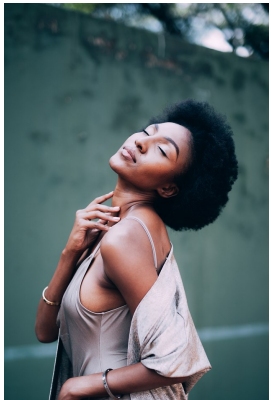

citizen

A Division Of Boss Models

MPUME MADUNA

Height: 170cm Bust: 84cm Waist: 64cm Hips: 89cm Shoe: 6 UK Hair: Black Eyes: Brown

citizen
A Division Of Boss Models

MPUME MADUNA

Height: 170cm Bust: 84cm Waist: 64cm Hips: 89cm Shoe: 6 UK Hair: Black Eyes: Brown