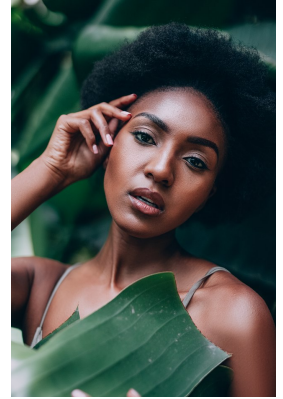

citizen

A Division Of Boss Models

MPUME MADUNA

Height: 170cm Bust: 84cm Waist: 64cm Hips: 89cm Shoe: 6 UK Hair: Black Eyes: Brown

citizen
A Division Of Boss Models

MPUME MADUNA

Height: 170cm Bust: 84cm Waist: 64cm Hips: 89cm Shoe: 6 UK Hair: Black Eyes: Brown