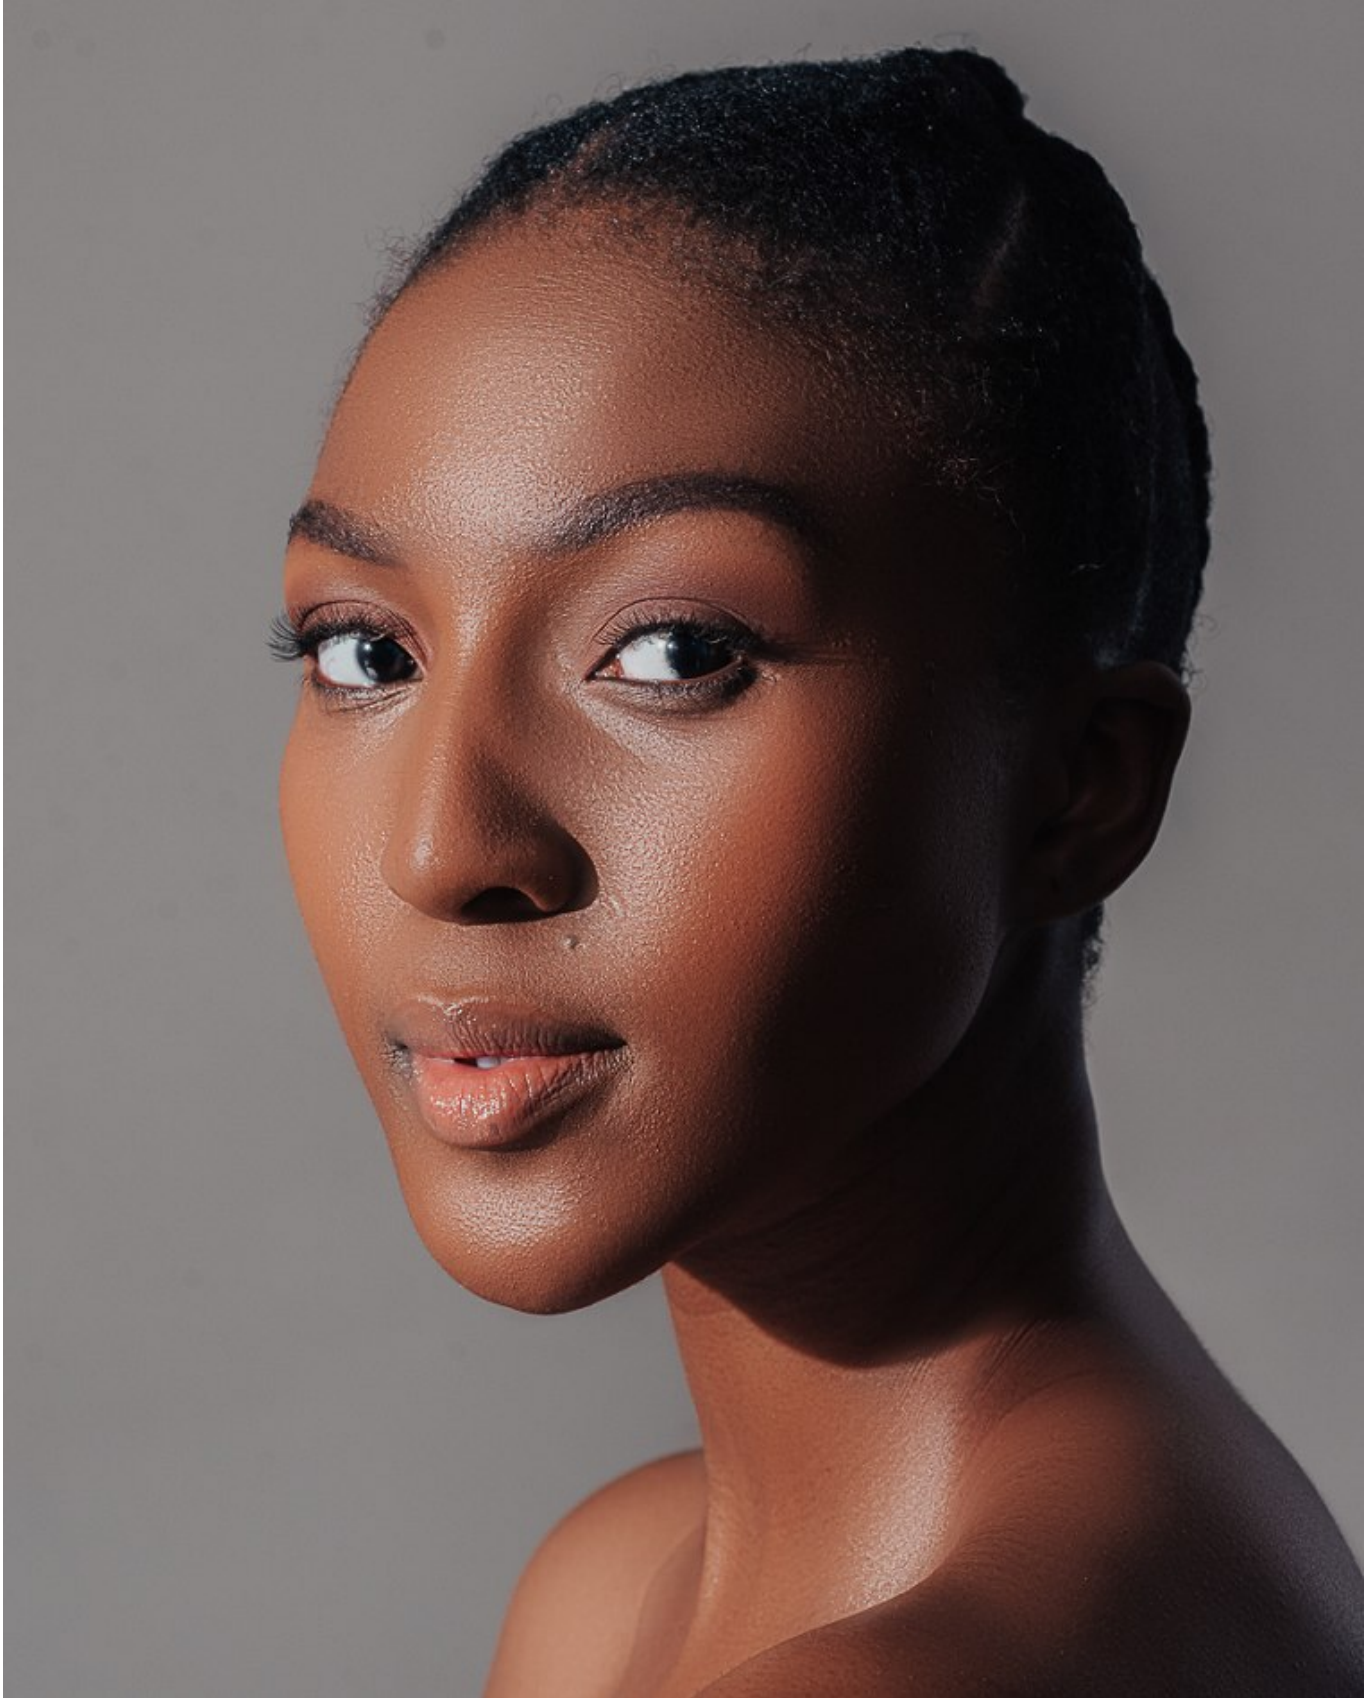

**citizen**  
*A Division Of Boss Models*

**MPUME MADUNA**

Height: 170cm Bust: 84cm Waist: 64cm Hips: 89cm Shoe: 6 UK Hair: Black Eyes: Brown

**MPUME MADUNA**

Height: 170cm Bust: 84cm Waist: 64cm Hips: 89cm Shoe: 6 UK Hair: Black Eyes: Brown

**citizen**  
*A Division Of Boss Models*

**MPUME MADUNA**

Height: 170cm Bust: 84cm Waist: 64cm Hips: 89cm Shoe: 6 UK Hair: Black Eyes: Brown

**citizen**  
*A Division Of Boss Models*

**MPUME MADUNA**

Height: 170cm Bust: 84cm Waist: 64cm Hips: 89cm Shoe: 6 UK Hair: Black Eyes: Brown