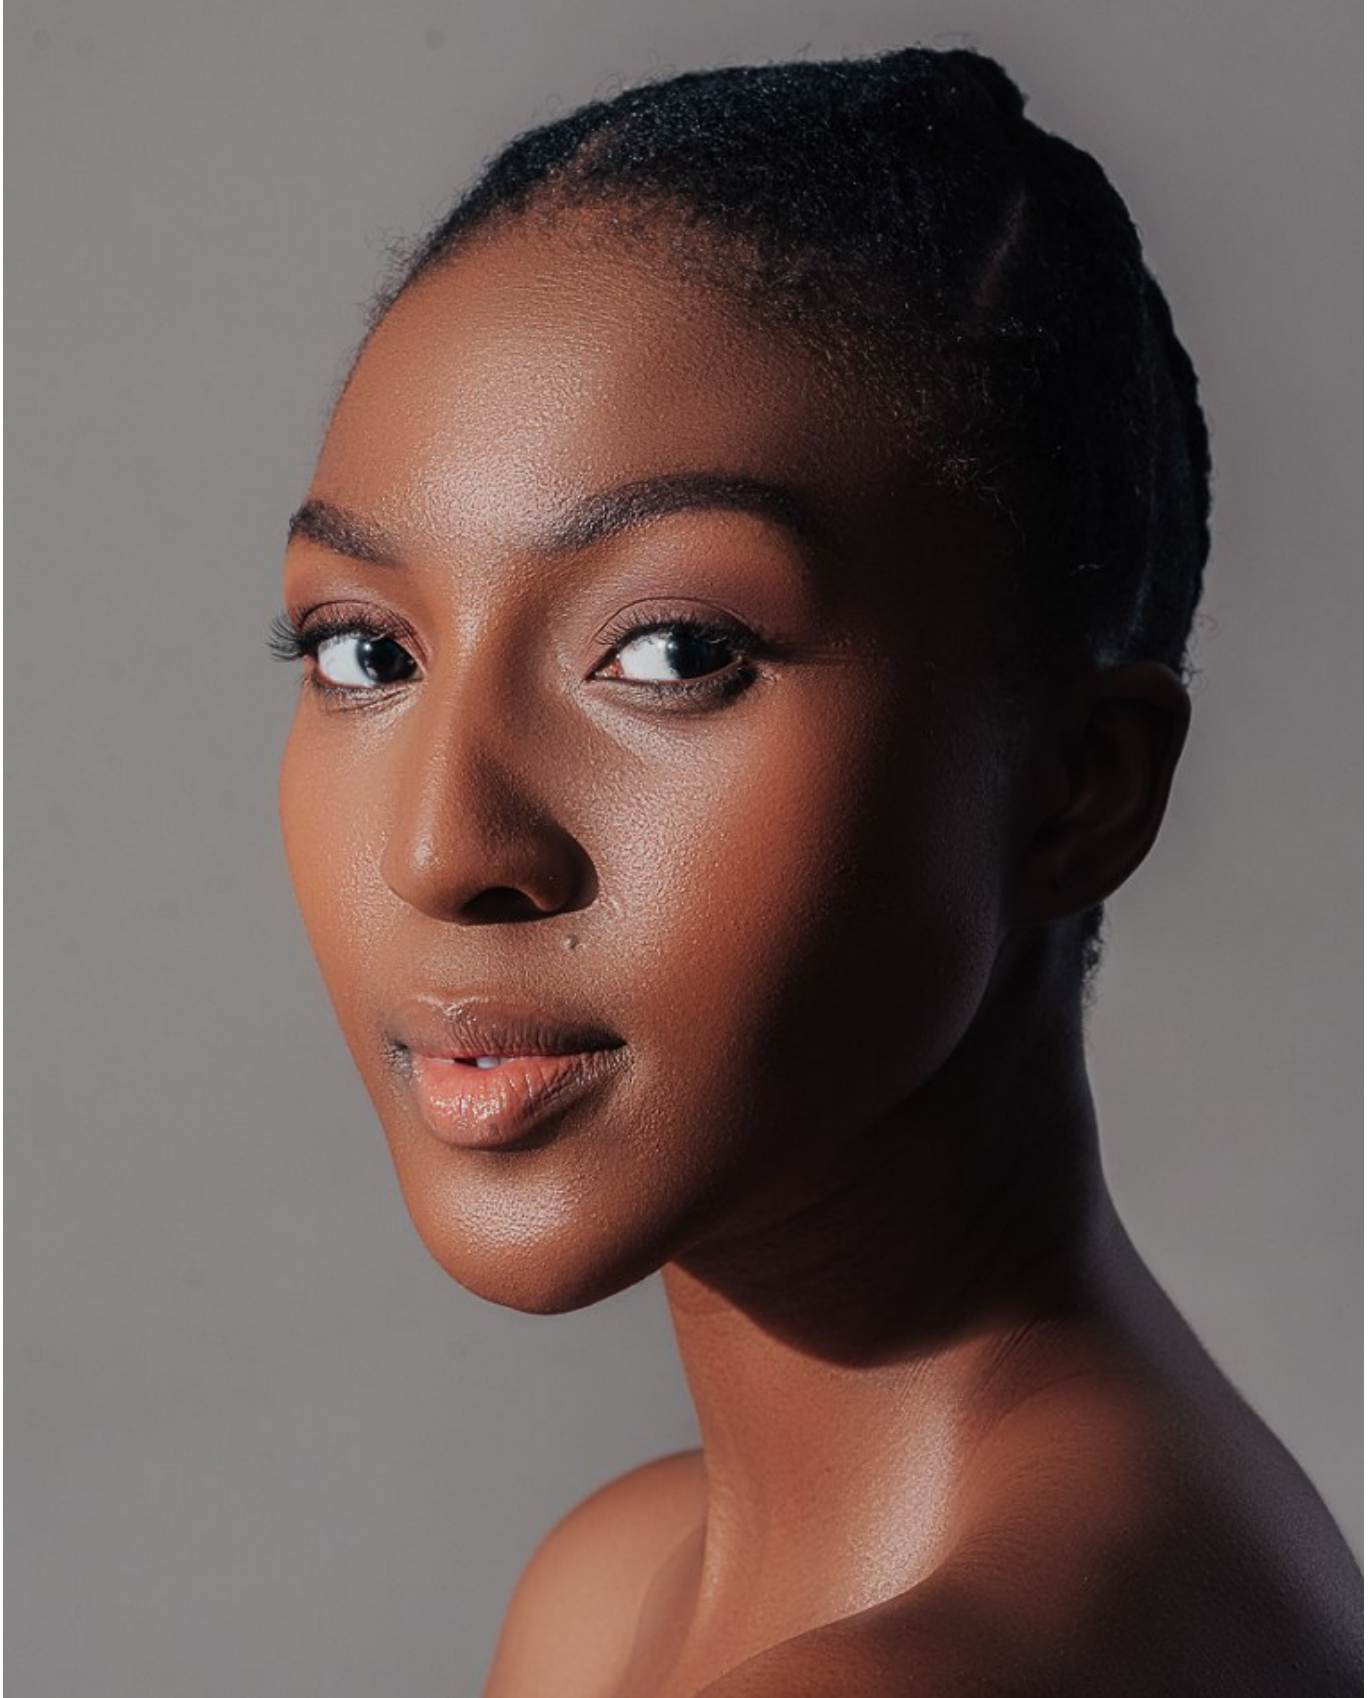

citizen
A Division Of Boss Models

MPUME MADUNA

Height: 170cm Bust: 84cm Waist: 64cm Hips: 89cm Shoe: 6 UK Hair: Black Eyes: Brown

MPUME MADUNA

Height: 170cm Bust: 84cm Waist: 64cm Hips: 89cm Shoe: 6 UK Hair: Black Eyes: Brown

citizen
A Division Of Boss Models

MPUME MADUNA

Height: 170cm Bust: 84cm Waist: 64cm Hips: 89cm Shoe: 6 UK Hair: Black Eyes: Brown

citizen
A Division Of Boss Models

MPUME MADUNA

Height: 170cm Bust: 84cm Waist: 64cm Hips: 89cm Shoe: 6 UK Hair: Black Eyes: Brown