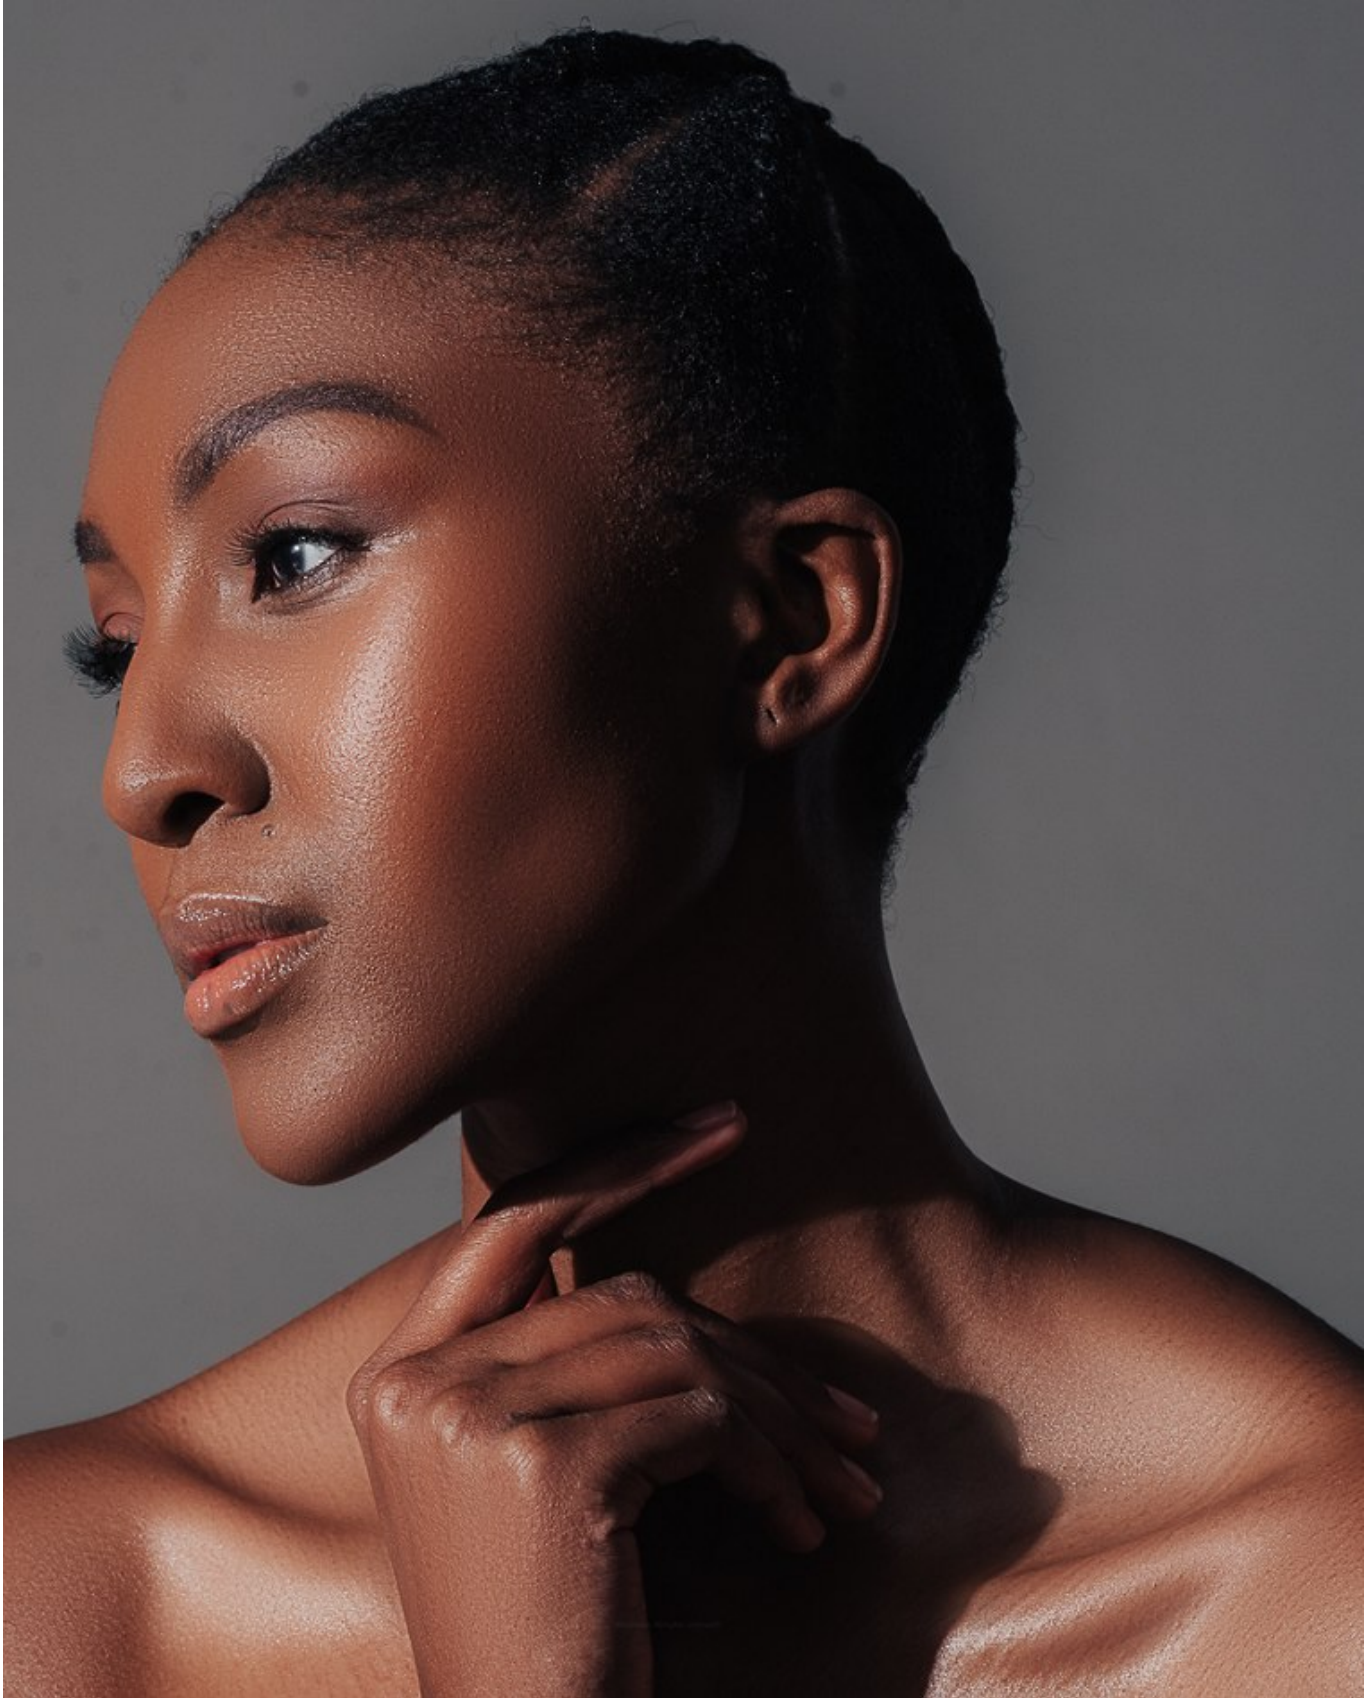

citizen
A Division Of Boss Models

MPUME MADUNA

Height: 170cm Bust: 84cm Waist: 64cm Hips: 89cm Shoe: 6 UK Hair: Black Eyes: Brown

MPUME MADUNA

Height: 170cm Bust: 84cm Waist: 64cm Hips: 89cm Shoe: 6 UK Hair: Black Eyes: Brown

citizen
A Division Of Boss Models

MPUME MADUNA

Height: 170cm Bust: 84cm Waist: 64cm Hips: 89cm Shoe: 6 UK Hair: Black Eyes: Brown

citizen
A Division Of Boss Models

MPUME MADUNA

Height: 170cm Bust: 84cm Waist: 64cm Hips: 89cm Shoe: 6 UK Hair: Black Eyes: Brown