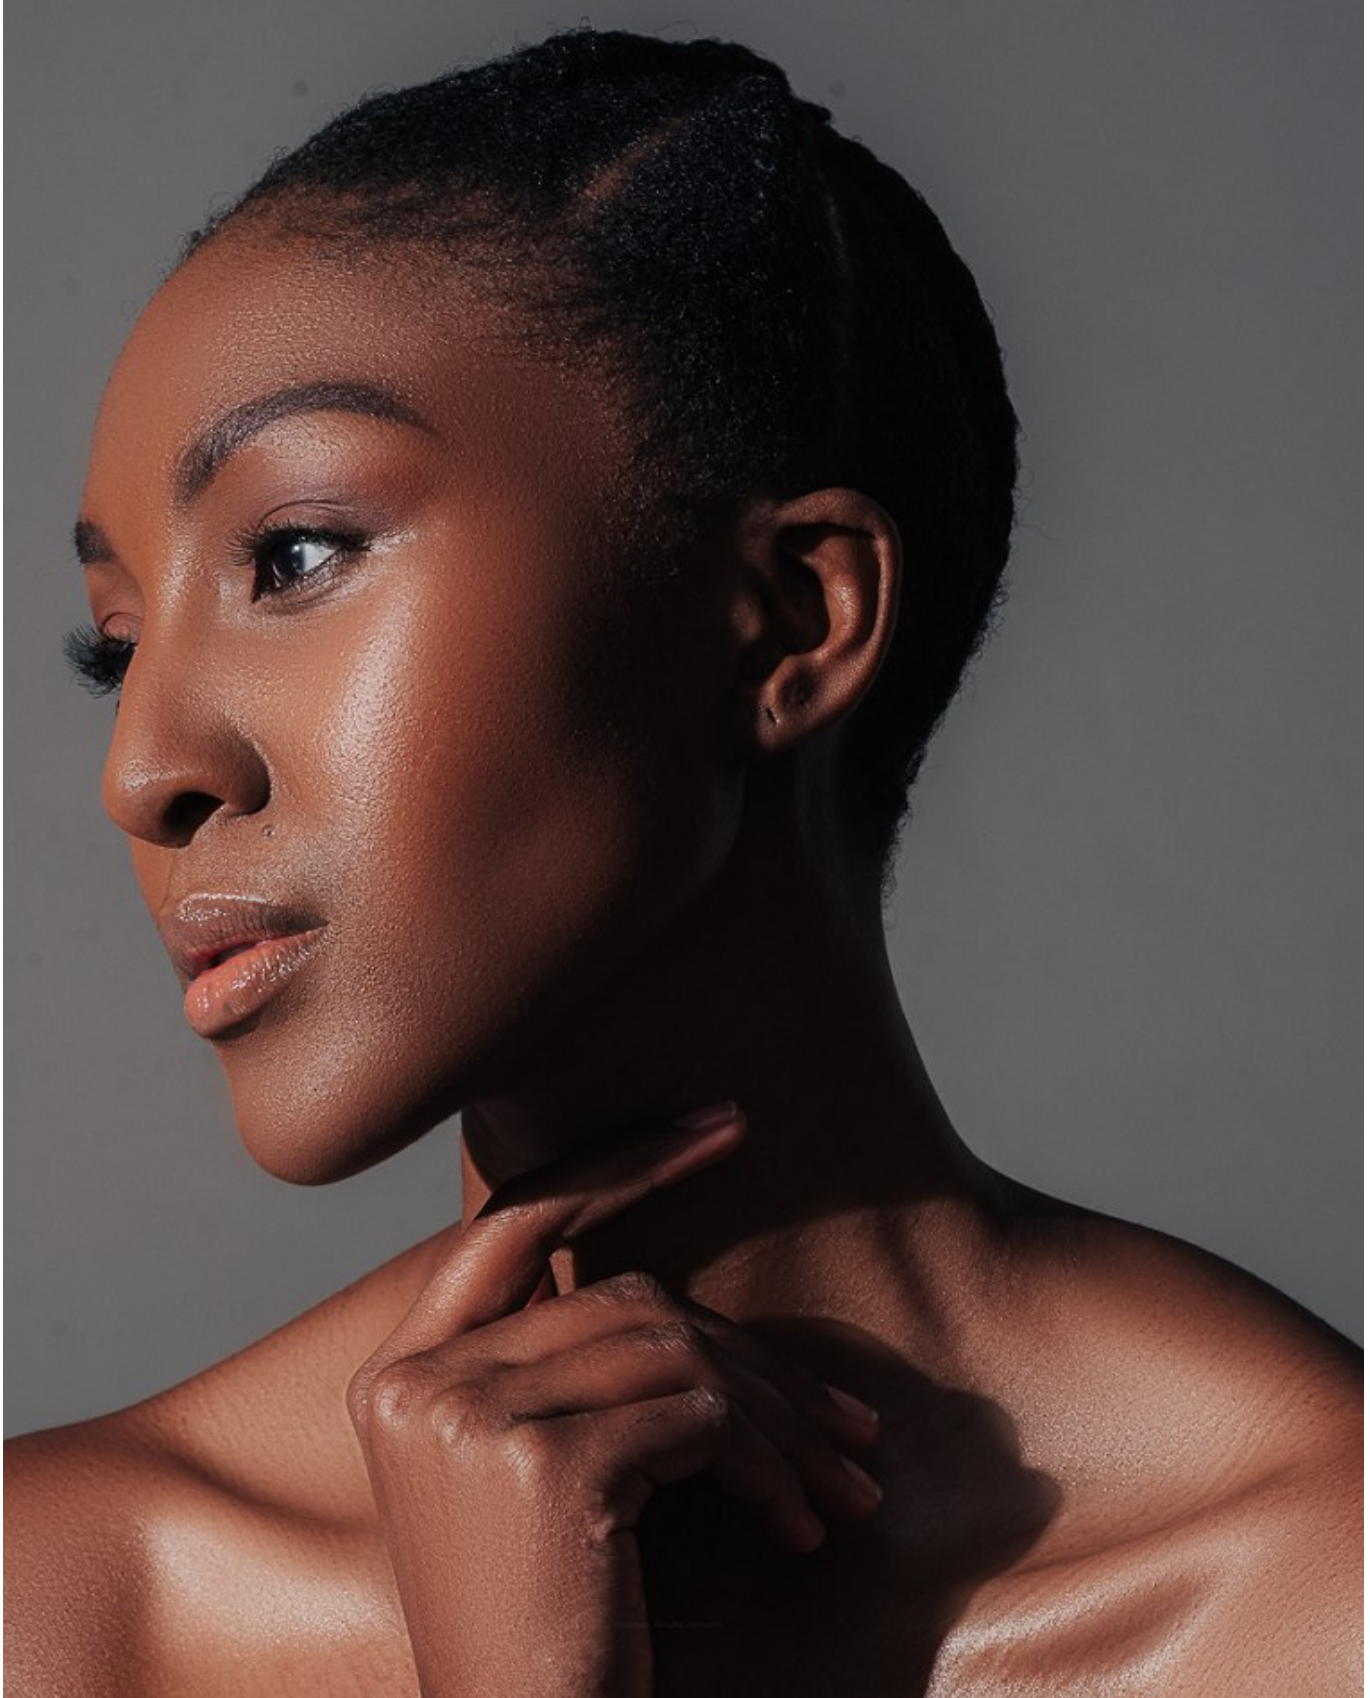

**citizen**  
*A Division Of Boss Models*

**MPUME MADUNA**

Height: 170cm Bust: 84cm Waist: 64cm Hips: 89cm Shoe: 6 UK Hair: Black Eyes: Brown

**MPUME MADUNA**

Height: 170cm Bust: 84cm Waist: 64cm Hips: 89cm Shoe: 6 UK Hair: Black Eyes: Brown

**citizen**  
*A Division Of Boss Models*

**MPUME MADUNA**

Height: 170cm Bust: 84cm Waist: 64cm Hips: 89cm Shoe: 6 UK Hair: Black Eyes: Brown

**citizen**  
*A Division Of Boss Models*

**MPUME MADUNA**

Height: 170cm Bust: 84cm Waist: 64cm Hips: 89cm Shoe: 6 UK Hair: Black Eyes: Brown