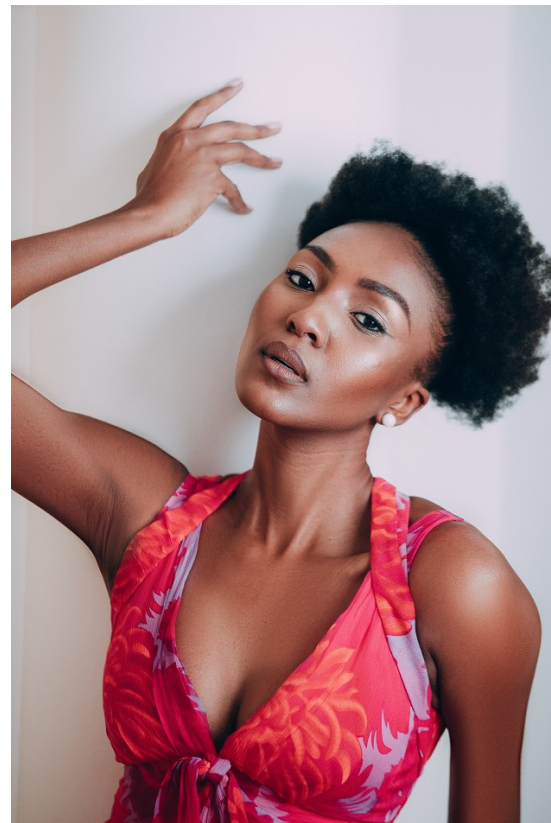

**MPUME MADUNA**

Height: 170cm Bust: 84cm Waist: 64cm Hips: 89cm Shoe: 6 UK Hair: Black Eyes: Brown

**MPUME MADUNA**

Height: 170cm Bust: 84cm Waist: 64cm Hips: 89cm Shoe: 6 UK Hair: Black Eyes: Brown

ALL NEW

RETURN TO INDEX

HAPPY Women's MONTH

PURSE OR SLING BAG

Detachable link chain & faux-leather strap

Multiple card slots

WOMEN ARE VERSATILE

Can be worn as a sling bag

SEE OFFERS ON NEXT PAGE

© HAUTEAFRIKA

**MPUME MADUNA**

Height: 170cm Bust: 84cm Waist: 64cm Hips: 89cm Shoe: 6 UK Hair: Black Eyes: Brown

**MPUME MADUNA**

Height: 170cm Bust: 84cm Waist: 64cm Hips: 89cm Shoe: 6 UK Hair: Black Eyes: Brown

**citizen**  
*A Division Of Boss Models*

**MPUME MADUNA**

Height: 170cm Bust: 84cm Waist: 64cm Hips: 89cm Shoe: 6 UK Hair: Black Eyes: Brown

**citizen**  
*A Division Of Boss Models*

**MPUME MADUNA**

Height: 170cm Bust: 84cm Waist: 64cm Hips: 89cm Shoe: 6 UK Hair: Black Eyes: Brown