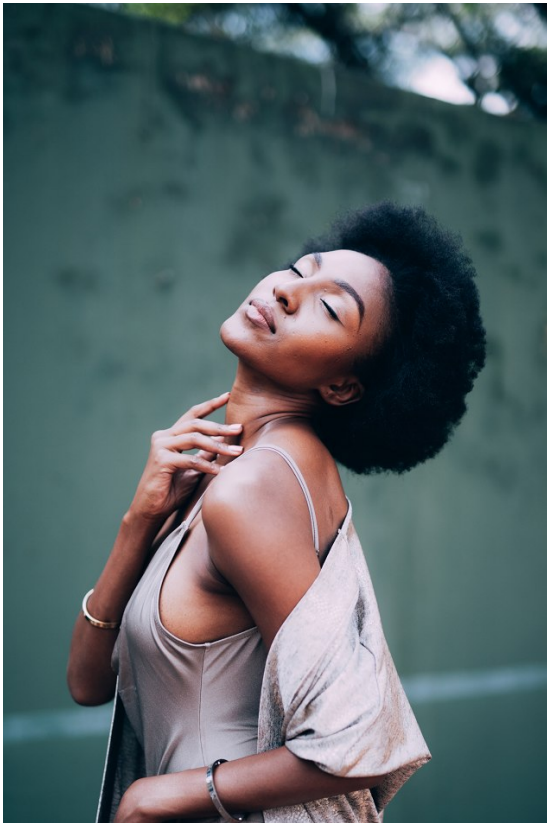

**MPUME MADUNA**

Height: 170cm Bust: 84cm Waist: 64cm Hips: 89cm Shoe: 6 UK Hair: Black Eyes: Brown

**MPUME MADUNA**

Height: 170cm Bust: 84cm Waist: 64cm Hips: 89cm Shoe: 6 UK Hair: Black Eyes: Brown

ALL NEW

RETURN TO INDEX

HAPPY Women's MONTH

PURSE OR SLING BAG

Detachable link chain & faux-leather strap

Multiple card slots

WOMEN ARE VERSATILE

Can be worn as a sling bag

SEE OFFERS ON NEXT PAGE