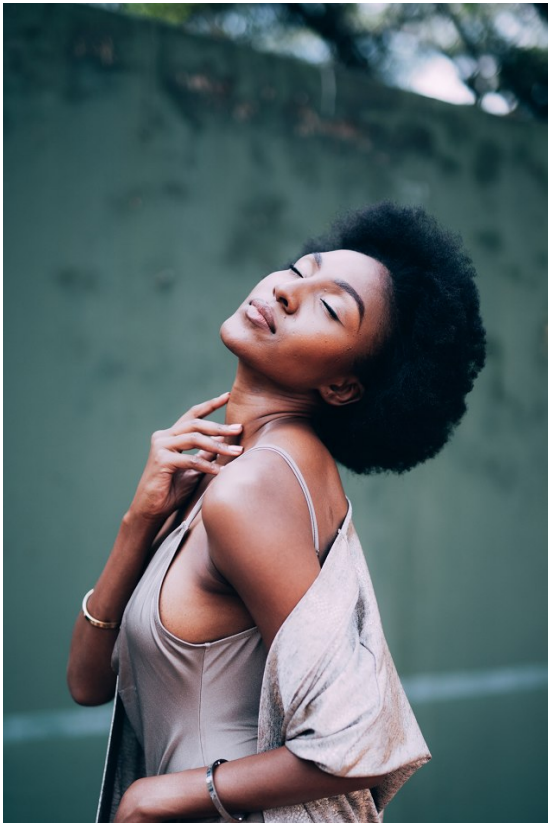

**MPUME MADUNA**

Height: 170cm Bust: 84cm Waist: 64cm Hips: 89cm Shoe: 6 UK Hair: Black Eyes: Brown

**MPUME MADUNA**

Height: 170cm Bust: 84cm Waist: 64cm Hips: 89cm Shoe: 6 UK Hair: Black Eyes: Brown

ALL NEW

RETURN TO INDEX

HAPPY Women's MONTH

PURSE OR SLING BAG

Detachable link chain & faux-leather strap

Multiple card slots

WOMEN ARE VERSATILE

Can be worn as a sling bag

SEE OFFERS ON NEXT PAGE