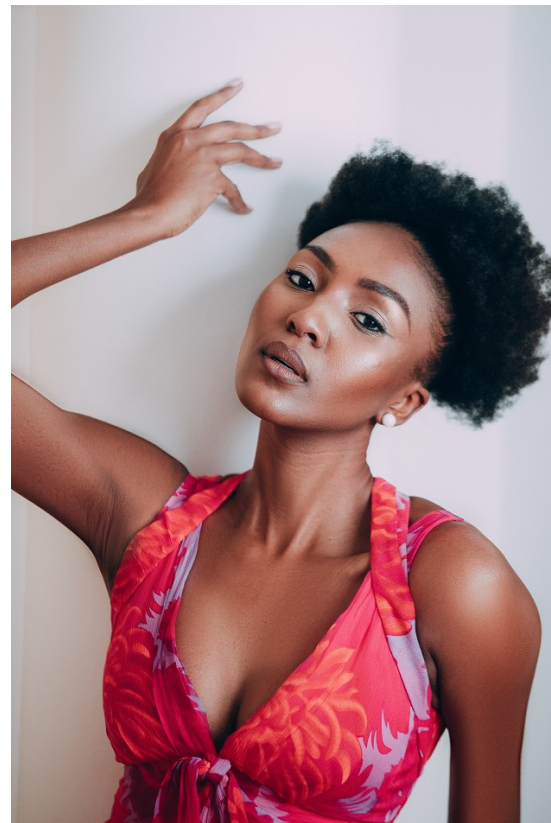

**MPUME MADUNA**

Height: 170cm Bust: 84cm Waist: 64cm Hips: 89cm Shoe: 6 UK Hair: Black Eyes: Brown

**MPUME MADUNA**

Height: 170cm Bust: 84cm Waist: 64cm Hips: 89cm Shoe: 6 UK Hair: Black Eyes: Brown

ALL NEW

RETURN TO INDEX

HAPPY Women's MONTH

PURSE OR SLING BAG

Detachable link chain & faux-leather strap

Multiple card slots

WOMEN ARE VERSATILE

Can be worn as a sling bag

SEE OFFERS ON NEXT PAGE

CONTENT NOT INCLUDED

**MPUME MADUNA**

Height: 170cm Bust: 84cm Waist: 64cm Hips: 89cm Shoe: 6 UK Hair: Black Eyes: Brown

**MPUME MADUNA**

Height: 170cm Bust: 84cm Waist: 64cm Hips: 89cm Shoe: 6 UK Hair: Black Eyes: Brown