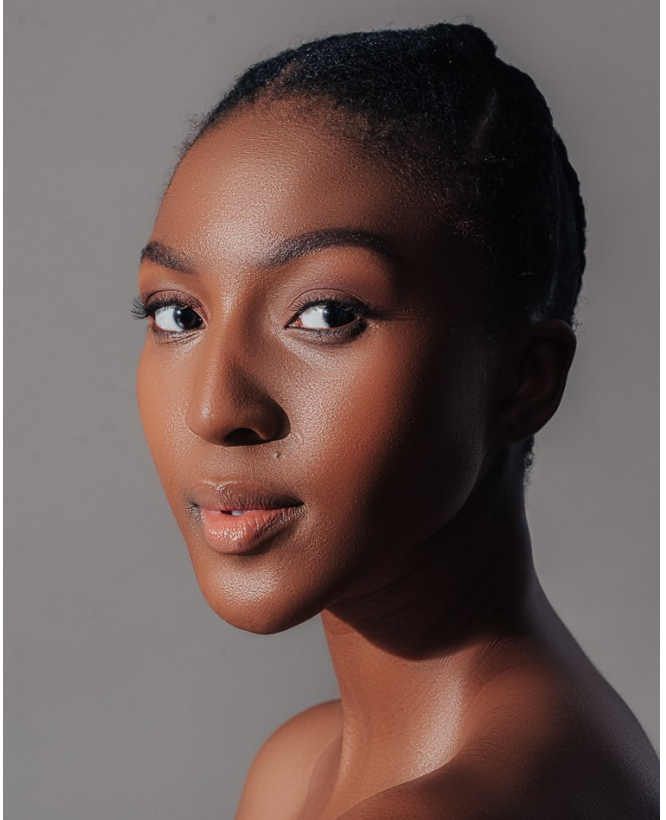

MPUME MADUNA

Height: 170cm Bust: 84cm Waist: 64cm Hips: 89cm Shoe: 6 UK Hair: Black Eyes: Brown

MPUME MADUNA

Height: 170cm Bust: 84cm Waist: 64cm Hips: 89cm Shoe: 6 UK Hair: Black Eyes: Brown

ALL NEW

RETURN TO INDEX

HAPPY Women's MONTH

PURSE OR SLING BAG

Detachable link chain & faux-leather strap

Multiple card slots

WOMEN ARE VERSATILE

Can be worn as a sling bag

SEE OFFERS ON NEXT PAGE

© HAUTEAFRIKA

MPUME MADUNA

Height: 170cm Bust: 84cm Waist: 64cm Hips: 89cm Shoe: 6 UK Hair: Black Eyes: Brown

MPUME MADUNA

Height: 170cm Bust: 84cm Waist: 64cm Hips: 89cm Shoe: 6 UK Hair: Black Eyes: Brown

MPUME MADUNA

Height: 170cm Bust: 84cm Waist: 64cm Hips: 89cm Shoe: 6 UK Hair: Black Eyes: Brown

citizen
A Division Of Boss Models

MPUME MADUNA

Height: 170cm Bust: 84cm Waist: 64cm Hips: 89cm Shoe: 6 UK Hair: Black Eyes: Brown