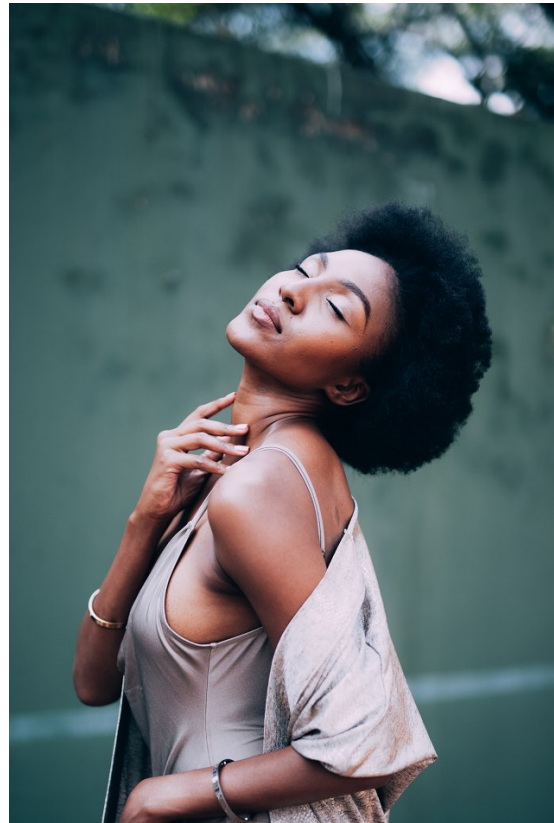

MPUME MADUNA

Height: 170cm Bust: 84cm Waist: 64cm Hips: 89cm Shoe: 6 UK Hair: Black Eyes: Brown

MPUME MADUNA

Height: 170cm Bust: 84cm Waist: 64cm Hips: 89cm Shoe: 6 UK Hair: Black Eyes: Brown

ALL NEW

RETURN TO INDEX

HAPPY Women's MONTH

PURSE OR SLING BAG

Detachable link chain & faux-leather strap

Multiple card slots

WOMEN ARE VERSATILE

Can be worn as a sling bag

SEE OFFERS ON NEXT PAGE

CONTENT NOT INCLUDED