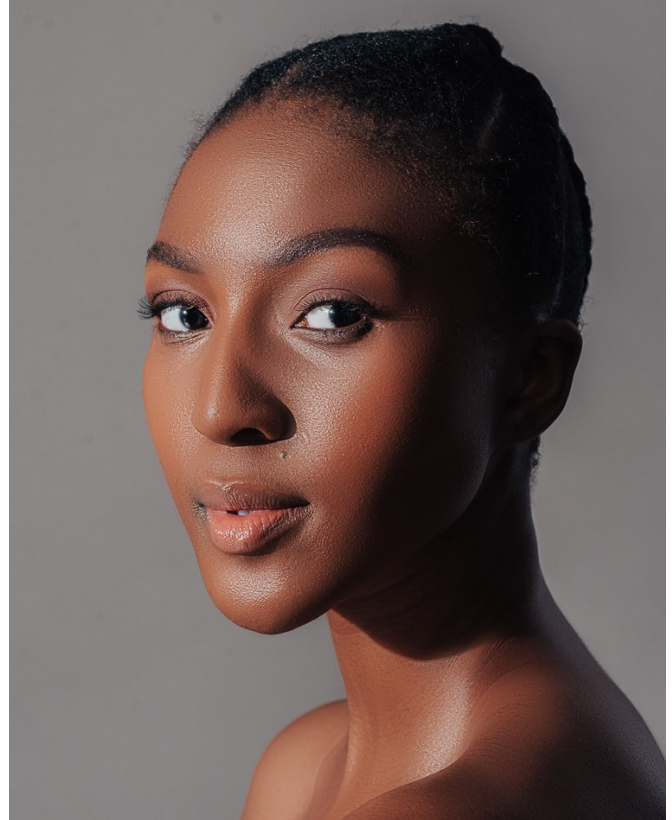

MPUME MADUNA

Height: 170cm Bust: 84cm Waist: 64cm Hips: 89cm Shoe: 6 UK Hair: Black Eyes: Brown

MPUME MADUNA

Height: 170cm Bust: 84cm Waist: 64cm Hips: 89cm Shoe: 6 UK Hair: Black Eyes: Brown

ALL NEW

RETURN TO INDEX

HAPPY Women's MONTH

PURSE OR SLING BAG

Detachable link chain & faux-leather strap

Multiple card slots

WOMEN ARE VERSATILE

Can be worn as a sling bag

SEE OFFERS ON NEXT PAGE

CONTENT NOT INCLUDED

MPUME MADUNA

Height: 170cm Bust: 84cm Waist: 64cm Hips: 89cm Shoe: 6 UK Hair: Black Eyes: Brown

MPUME MADUNA

Height: 170cm Bust: 84cm Waist: 64cm Hips: 89cm Shoe: 6 UK Hair: Black Eyes: Brown

citizen
A Division Of Boss Models

MPUME MADUNA

Height: 170cm Bust: 84cm Waist: 64cm Hips: 89cm Shoe: 6 UK Hair: Black Eyes: Brown

citizen
A Division Of Boss Models

MPUME MADUNA

Height: 170cm Bust: 84cm Waist: 64cm Hips: 89cm Shoe: 6 UK Hair: Black Eyes: Brown