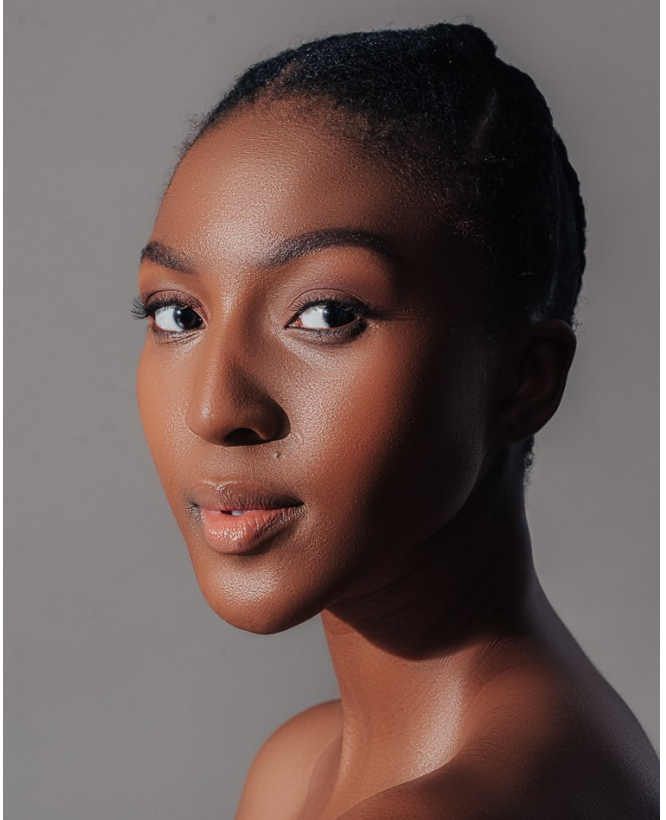

**MPUME MADUNA**

Height: 170cm Bust: 84cm Waist: 64cm Hips: 89cm Shoe: 6 UK Hair: Black Eyes: Brown

**MPUME MADUNA**

Height: 170cm Bust: 84cm Waist: 64cm Hips: 89cm Shoe: 6 UK Hair: Black Eyes: Brown

ALL NEW

RETURN TO INDEX

HAPPY Women's MONTH

PURSE OR SLING BAG

Detachable link chain & faux-leather strap

Multiple card slots

WOMEN ARE VERSATILE

Can be worn as a sling bag

SEE OFFERS ON NEXT PAGE

© HAUTEAFRIKA

**MPUME MADUNA**

Height: 170cm Bust: 84cm Waist: 64cm Hips: 89cm Shoe: 6 UK Hair: Black Eyes: Brown

**MPUME MADUNA**

Height: 170cm Bust: 84cm Waist: 64cm Hips: 89cm Shoe: 6 UK Hair: Black Eyes: Brown

**citizen**  
*A Division Of Boss Models*

**MPUME MADUNA**

Height: 170cm Bust: 84cm Waist: 64cm Hips: 89cm Shoe: 6 UK Hair: Black Eyes: Brown

**citizen**  
*A Division Of Boss Models*

**MPUME MADUNA**

Height: 170cm Bust: 84cm Waist: 64cm Hips: 89cm Shoe: 6 UK Hair: Black Eyes: Brown