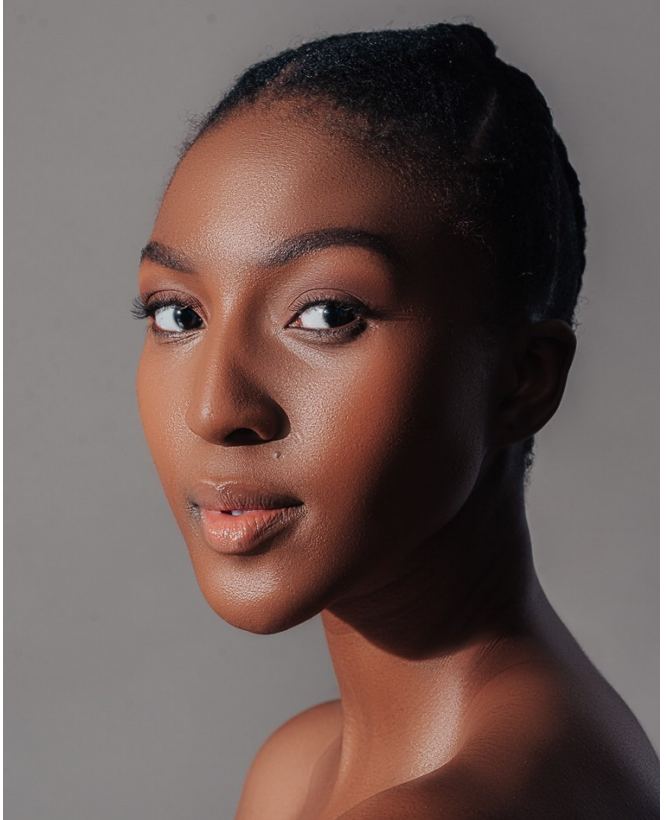

**MPUME MADUNA**

Height: 170cm Bust: 84cm Waist: 64cm Hips: 89cm Shoe: 6 UK Hair: Black Eyes: Brown

**MPUME MADUNA**

Height: 170cm Bust: 84cm Waist: 64cm Hips: 89cm Shoe: 6 UK Hair: Black Eyes: Brown

ALL NEW

RETURN TO INDEX

HAPPY Women's MONTH

PURSE OR SLING BAG

Detachable link chain & faux-leather strap

Multiple card slots

WOMEN ARE VERSATILE

Can be worn as a sling bag

SEE OFFERS ON NEXT PAGE

© HAUTEAFRIKA

**MPUME MADUNA**

Height: 170cm Bust: 84cm Waist: 64cm Hips: 89cm Shoe: 6 UK Hair: Black Eyes: Brown

**MPUME MADUNA**

Height: 170cm Bust: 84cm Waist: 64cm Hips: 89cm Shoe: 6 UK Hair: Black Eyes: Brown

**MPUME MADUNA**

Height: 170cm Bust: 84cm Waist: 64cm Hips: 89cm Shoe: 6 UK Hair: Black Eyes: Brown

**citizen**  
*A Division Of Boss Models*

**MPUME MADUNA**

Height: 170cm Bust: 84cm Waist: 64cm Hips: 89cm Shoe: 6 UK Hair: Black Eyes: Brown