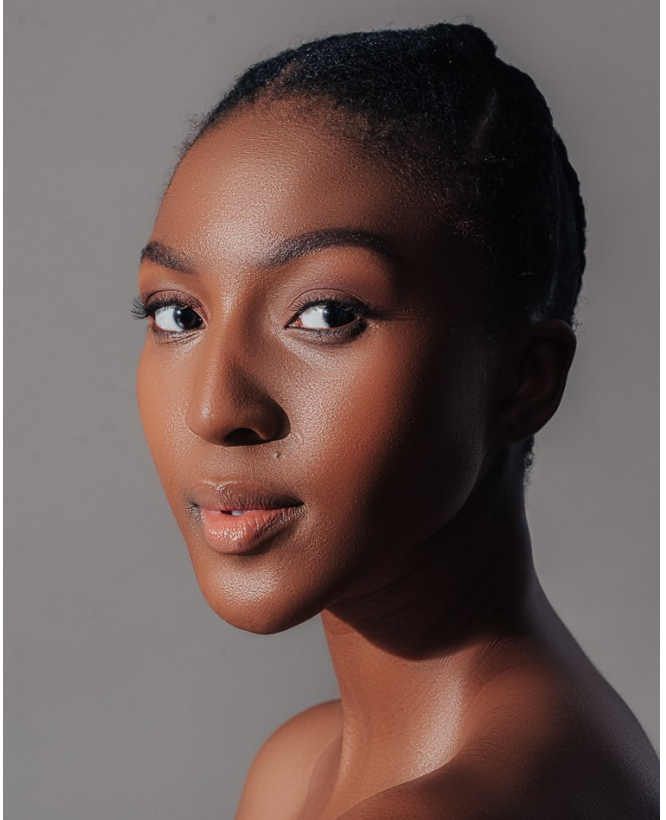

**MPUME MADUNA**

Height: 170cm Bust: 84cm Waist: 64cm Hips: 89cm Shoe: 6 UK Hair: Black Eyes: Brown

**MPUME MADUNA**

Height: 170cm Bust: 84cm Waist: 64cm Hips: 89cm Shoe: 6 UK Hair: Black Eyes: Brown

ALL NEW

RETURN TO INDEX

HAPPY Women's MONTH

PURSE OR SLING BAG

Detachable link chain & faux-leather strap

Multiple card slots

WOMEN ARE VERSATILE

Can be worn as a sling bag

SEE OFFERS ON NEXT PAGE

CONTENT NOT INCLUDED

**MPUME MADUNA**

Height: 170cm Bust: 84cm Waist: 64cm Hips: 89cm Shoe: 6 UK Hair: Black Eyes: Brown

**MPUME MADUNA**

Height: 170cm Bust: 84cm Waist: 64cm Hips: 89cm Shoe: 6 UK Hair: Black Eyes: Brown

**MPUME MADUNA**

Height: 170cm Bust: 84cm Waist: 64cm Hips: 89cm Shoe: 6 UK Hair: Black Eyes: Brown

**citizen**  
*A Division Of Boss Models*

**MPUME MADUNA**

Height: 170cm Bust: 84cm Waist: 64cm Hips: 89cm Shoe: 6 UK Hair: Black Eyes: Brown