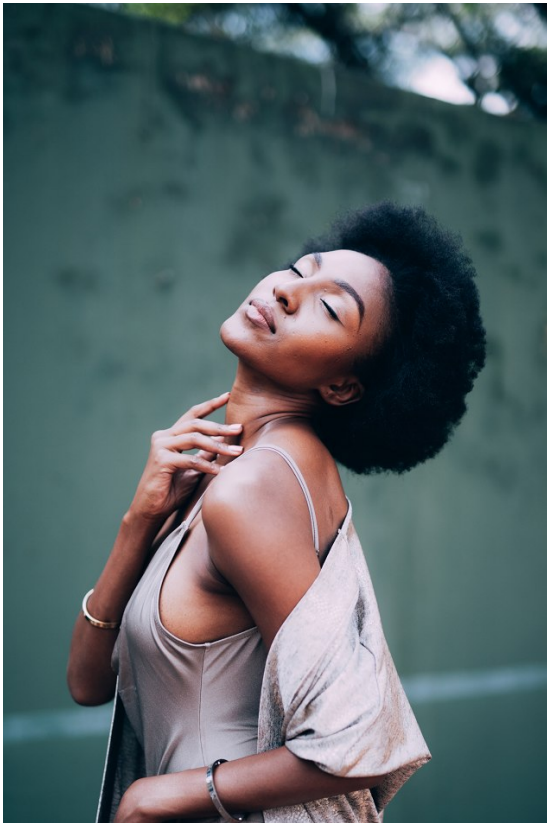

**MPUME MADUNA**

Height: 170cm Bust: 84cm Waist: 64cm Hips: 89cm Shoe: 6 UK Hair: Black Eyes: Brown

**MPUME MADUNA**

Height: 170cm Bust: 84cm Waist: 64cm Hips: 89cm Shoe: 6 UK Hair: Black Eyes: Brown

ALL NEW

RETURN TO INDEX

HAPPY Women's MONTH

PURSE OR SLING BAG

Detachable link chain & faux-leather strap

Multiple card slots

WOMEN ARE VERSATILE

Can be worn as a sling bag

SEE OFFERS ON NEXT PAGE

**citizen**  
*A Division Of Boss Models*

**MPUME MADUNA**

Height: 170cm Bust: 84cm Waist: 64cm Hips: 89cm Shoe: 6 UK Hair: Black Eyes: Brown

**citizen**  
*A Division Of Boss Models*

**MPUME MADUNA**

Height: 170cm Bust: 84cm Waist: 64cm Hips: 89cm Shoe: 6 UK Hair: Black Eyes: Brown