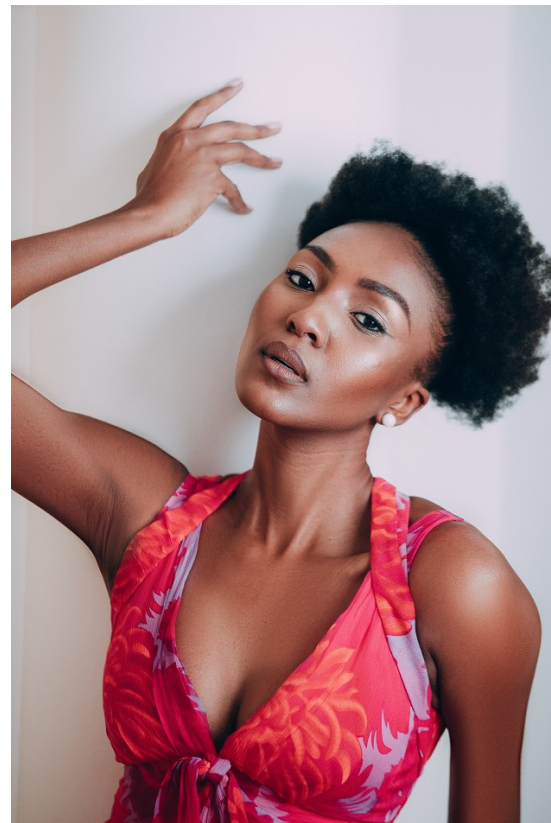

MPUME MADUNA

Height: 170cm Bust: 84cm Waist: 64cm Hips: 89cm Shoe: 6 UK Hair: Black Eyes: Brown

MPUME MADUNA

Height: 170cm Bust: 84cm Waist: 64cm Hips: 89cm Shoe: 6 UK Hair: Black Eyes: Brown

ALL NEW

RETURN TO INDEX

HAPPY Women's MONTH

PURSE OR SLING BAG

Detachable link chain & faux-leather strap

Multiple card slots

WOMEN ARE VERSATILE

Can be worn as a sling bag

SEE OFFERS ON NEXT PAGE

© HAUTEAFRIKA