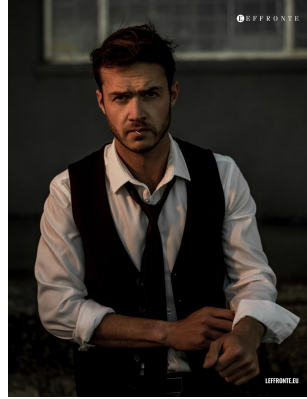

citizen

A Division Of Boss Models

MATTHEW PEARCE

Height: 181cm Chest: 106cm Waist: 87cm Suit: 38.5 Shoe: 9 UK Hair: Brown Eyes: Green

citizen
A Division Of Boss Models

MATTHEW PEARCE

Height: 181cm Chest: 106cm Waist: 87cm Suit: 38.5 Shoe: 9 UK Hair: Brown Eyes: Green