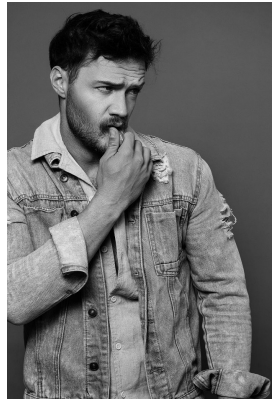

# citizen

*A Division Of Boss Models*

## MATTHEW PEARCE

Height: 181cm Chest: 106cm Waist: 87cm Suit: 38.5 Shoe: 9 UK Hair: Brown Eyes: Green

**citizen**  
*A Division Of Boss Models*

**MATTHEW PEARCE**

Height: 181cm Chest: 106cm Waist: 87cm Suit: 38.5 Shoe: 9 UK Hair: Brown Eyes: Green