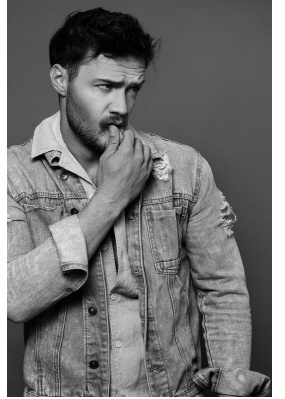

citizen

A Division Of Boss Models

MATTHEW PEARCE

Height: 181cm Chest: 106cm Waist: 87cm Suit: 38.5 Shoe: 9 UK Hair: Brown Eyes: Green

citizen
A Division Of Boss Models

MATTHEW PEARCE

Height: 181cm Chest: 106cm Waist: 87cm Suit: 38.5 Shoe: 9 UK Hair: Brown Eyes: Green