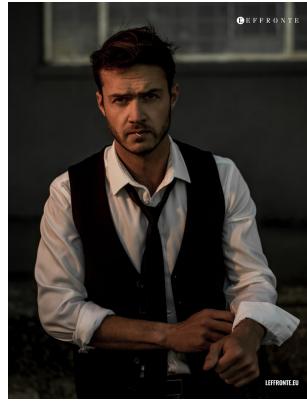

citizen

A Division Of Boss Models

MATTHEW PEARCE

Height: 181cm Chest: 106cm Waist: 87cm Suit: 38.5 Shoe: 9 UK Hair: Brown Eyes: Green

citizen
A Division Of Boss Models

MATTHEW PEARCE

Height: 181cm Chest: 106cm Waist: 87cm Suit: 38.5 Shoe: 9 UK Hair: Brown Eyes: Green