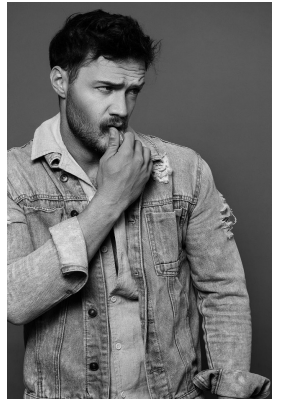

citizen

A Division Of Boss Models

MATTHEW PEARCE

Height: 181cm Chest: 106cm Waist: 87cm Suit: 38.5 Shoe: 9 UK Hair: Brown Eyes: Green

citizen
A Division Of Boss Models

MATTHEW PEARCE

Height: 181cm Chest: 106cm Waist: 87cm Suit: 38.5 Shoe: 9 UK Hair: Brown Eyes: Green