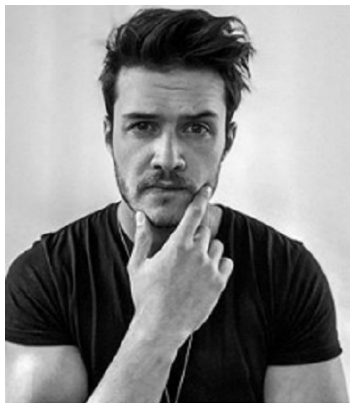

citizen
A Division Of Boss Models

MATTHEW PEARCE

Height: 181cm Chest: 106cm Waist: 87cm Suit: 38.5 Shoe: 9 UK Hair: Brown Eyes: Green

citizen
A Division Of Boss Models

MATTHEW PEARCE

Height: 181cm Chest: 106cm Waist: 87cm Suit: 38.5 Shoe: 9 UK Hair: Brown Eyes: Green

citizen
A Division Of Boss Models

MATTHEW PEARCE

Height: 181cm Chest: 106cm Waist: 87cm Suit: 38.5 Shoe: 9 UK Hair: Brown Eyes: Green

MATTHEW PEARCE

Height: 181cm Chest: 106cm Waist: 87cm Suit: 38.5 Shoe: 9 UK Hair: Brown Eyes: Green

citizen
A Division Of Boss Models

MATTHEW PEARCE

Height: 181cm Chest: 106cm Waist: 87cm Suit: 38.5 Shoe: 9 UK Hair: Brown Eyes: Green