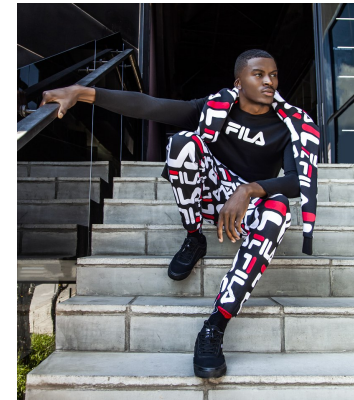

citizen

A Division Of Boss Models

NINO DIM

Height: 196cm Chest: 100cm Waist: 89cm Suit: L Shoe: 12 UK Hair: Black Eyes: Brown

citizen

A Division Of Boss Models

NINO DIM

Height: 196cm Chest: 100cm Waist: 89cm Suit: L Shoe: 12 UK Hair: Black Eyes: Brown