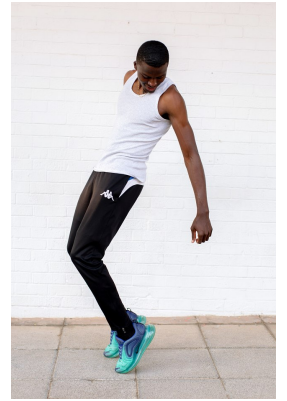

citizen

A Division Of Boss Models

NINO DIM

Height: 196cm Chest: 100cm Waist: 89cm Suit: L Shoe: 12 UK Hair: Black Eyes: Brown

citizen

A Division Of Boss Models

NINO DIM

Height: 196cm Chest: 100cm Waist: 89cm Suit: L Shoe: 12 UK Hair: Black Eyes: Brown