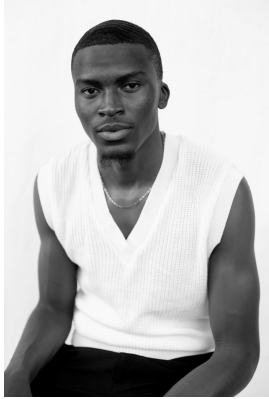

citizen

A Division Of Boss Models

NINO DIM

Height: 196cm Chest: 100cm Waist: 89cm Suit: L Shoe: 12 UK Hair: Black Eyes: Brown

citizen

A Division Of Boss Models

NINO DIM

Height: 196cm Chest: 100cm Waist: 89cm Suit: L Shoe: 12 UK Hair: Black Eyes: Brown