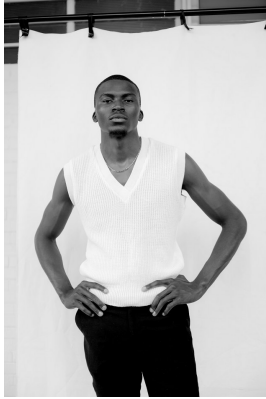

# citizen

A Division Of Boss Models

## NINO DIM

Height: 196cm Chest: 100cm Waist: 89cm Suit: L Shoe: 12 UK Hair: Black Eyes: Brown

# **citizen**

*A Division Of Boss Models*

## **NINO DIM**

Height: 196cm Chest: 100cm Waist: 89cm Suit: L Shoe: 12 UK Hair: Black Eyes: Brown