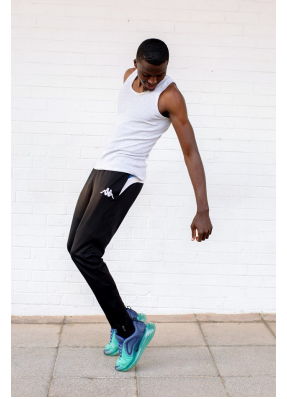

# citizen

A Division Of Boss Models

## NINO DIM

Height: 196cm Chest: 100cm Waist: 89cm Suit: L Shoe: 12 UK Hair: Black Eyes: Brown

# **citizen**

*A Division Of Boss Models*