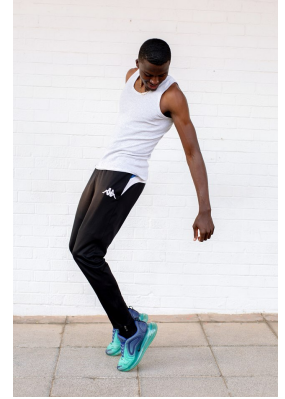

citizen

A Division Of Boss Models

NINO DIM

Height: 196cm Chest: 100cm Waist: 89cm Suit: L Shoe: 12 UK Hair: Black Eyes: Brown

citizen

A Division Of Boss Models

NINO DIM

Height: 196cm Chest: 100cm Waist: 89cm Suit: L Shoe: 12 UK Hair: Black Eyes: Brown