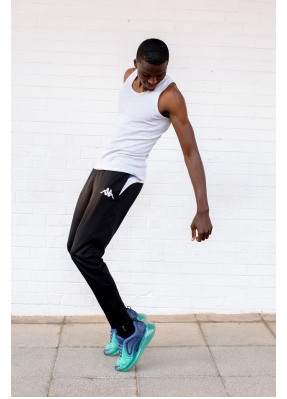

citizen

A Division Of Boss Models

NINO DIM

Height: 196cm Chest: 100cm Waist: 89cm Suit: L Shoe: 12 UK Hair: Black Eyes: Brown

citizen

A Division Of Boss Models

NINO DIM

Height: 196cm Chest: 100cm Waist: 89cm Suit: L Shoe: 12 UK Hair: Black Eyes: Brown