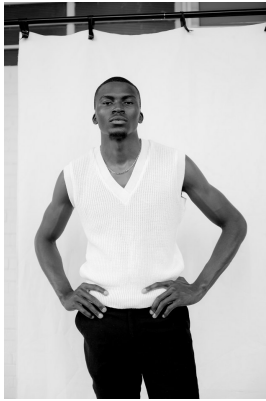

citizen

A Division Of Boss Models

NINO DIM

Height: 196cm Chest: 100cm Waist: 89cm Suit: L Shoe: 12 UK Hair: Black Eyes: Brown

citizen

A Division Of Boss Models

NINO DIM

Height: 196cm Chest: 100cm Waist: 89cm Suit: L Shoe: 12 UK Hair: Black Eyes: Brown