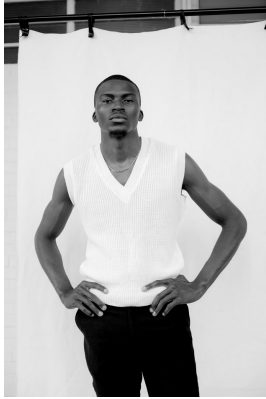

citizen

A Division Of Boss Models

NINO DIM

Height: 196cm Chest: 100cm Waist: 89cm Suit: L Shoe: 12 UK Hair: Black Eyes: Brown

citizen

A Division Of Boss Models

NINO DIM

Height: 196cm Chest: 100cm Waist: 89cm Suit: L Shoe: 12 UK Hair: Black Eyes: Brown