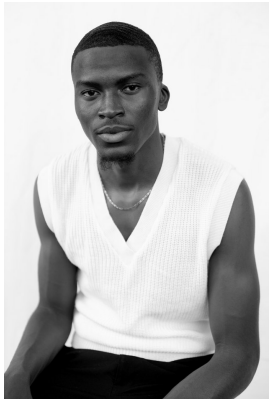

citizen

A Division Of Boss Models

NINO DIM

Height: 196cm Chest: 100cm Waist: 89cm Suit: L Shoe: 12 UK Hair: Black Eyes: Brown

citizen

A Division Of Boss Models

NINO DIM

Height: 196cm Chest: 100cm Waist: 89cm Suit: L Shoe: 12 UK Hair: Black Eyes: Brown