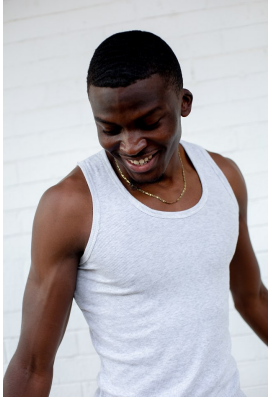

# citizen

A Division Of Boss Models

## NINO DIM

Height: 196cm Chest: 100cm Waist: 89cm Suit: L Shoe: 12 UK Hair: Black Eyes: Brown

# **citizen**

*A Division Of Boss Models*