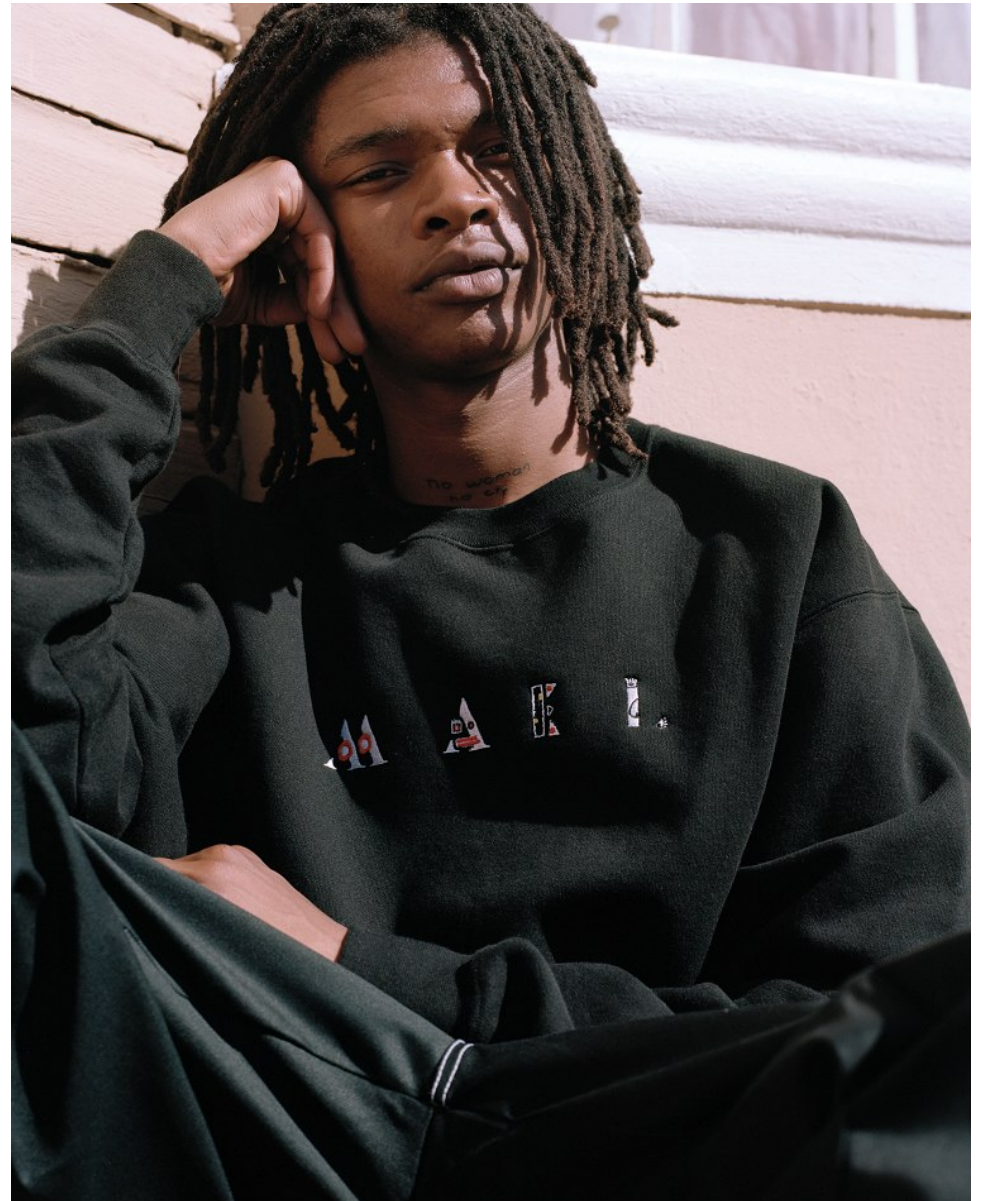

citizen
A Division Of Boss Models

SHAKES MBOLEKWANA

Height: 180cm Chest: 90cm Waist: 81cm Shoe: 9.5 UK Hair: Black Eyes: Brown

Coat R3,499 Country Road
Printed shirt R329 Printed
shorts R249 both H&M Chain
necklace stylist's own Socks
stylist's own Boots R4,599
Diesel

SHAKES MBOLEKWANA

Height: 180cm Chest: 90cm Waist: 81cm Shoe: 9.5 UK Hair: Black Eyes: Brown

citizen
A Division Of Boss Models

SHAKES MBOLEKWANA

Height: 180cm Chest: 90cm Waist: 81cm Shoe: 9.5 UK Hair: Black Eyes: Brown