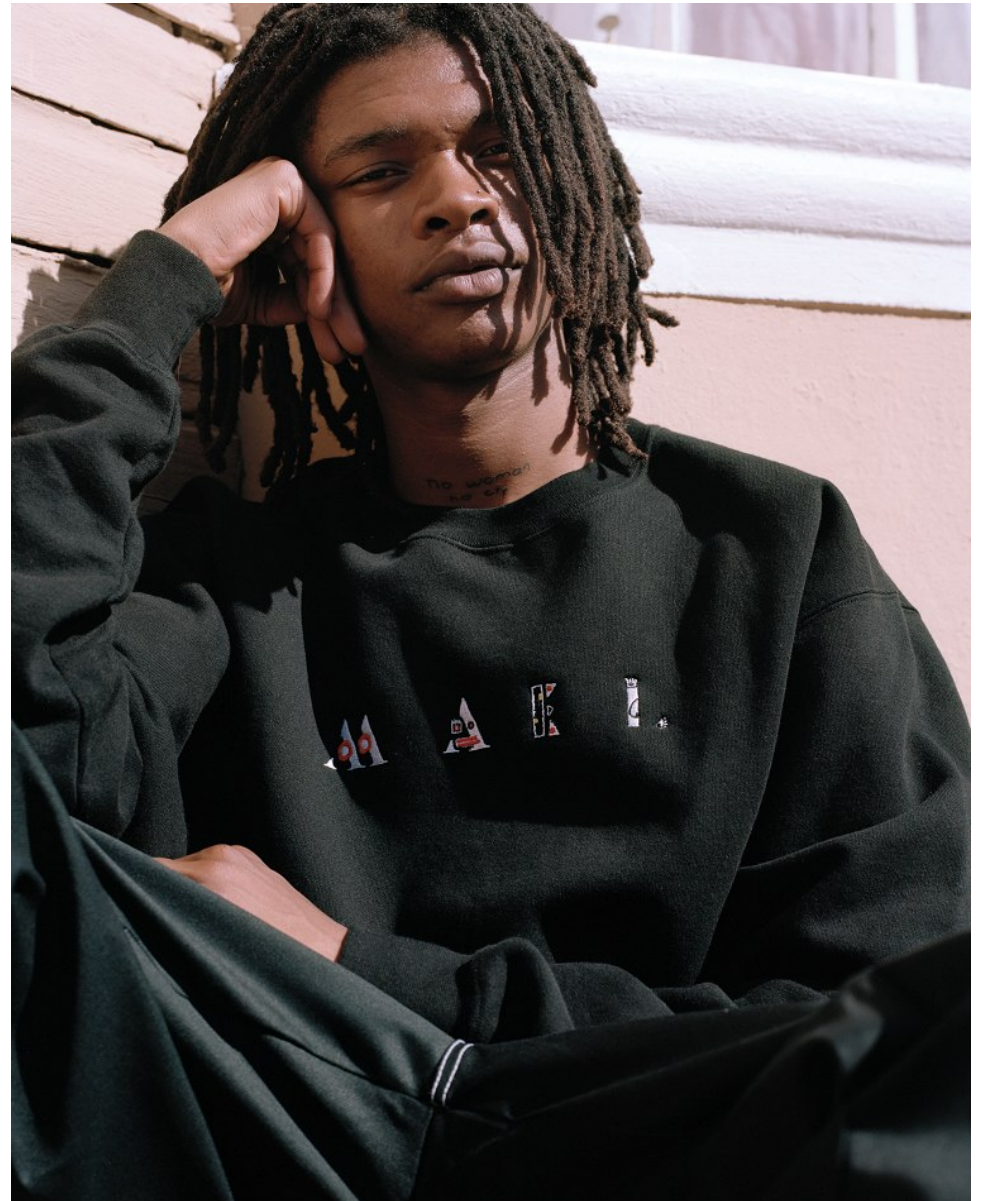

citizen
A Division Of Boss Models

SHAKES MBOLEKWANA

Height: 180cm Chest: 90cm Waist: 81cm Shoe: 9.5 UK Hair: Black Eyes: Brown

Coat R3,499 Country Road
Printed shirt R329 Printed
shorts R249 both H&M Chain
necklace stylist's own Socks
stylist's own Boots R4,599
Diesel

SHAKES MBOLEKWANA

Height: 180cm Chest: 90cm Waist: 81cm Shoe: 9.5 UK Hair: Black Eyes: Brown

SHAKES MBOLEKWANA

Height: 180cm Chest: 90cm Waist: 81cm Shoe: 9.5 UK Hair: Black Eyes: Brown

SHAKES MBOLEKWANA

Height: 180cm Chest: 90cm Waist: 81cm Shoe: 9.5 UK Hair: Black Eyes: Brown

citizen
A Division Of Boss Models

SHAKES MBOLEKWANA

Height: 180cm Chest: 90cm Waist: 81cm Shoe: 9.5 UK Hair: Black Eyes: Brown

SHAKES MBOLEKWANA

Height: 180cm Chest: 90cm Waist: 81cm Shoe: 9.5 UK Hair: Black Eyes: Brown