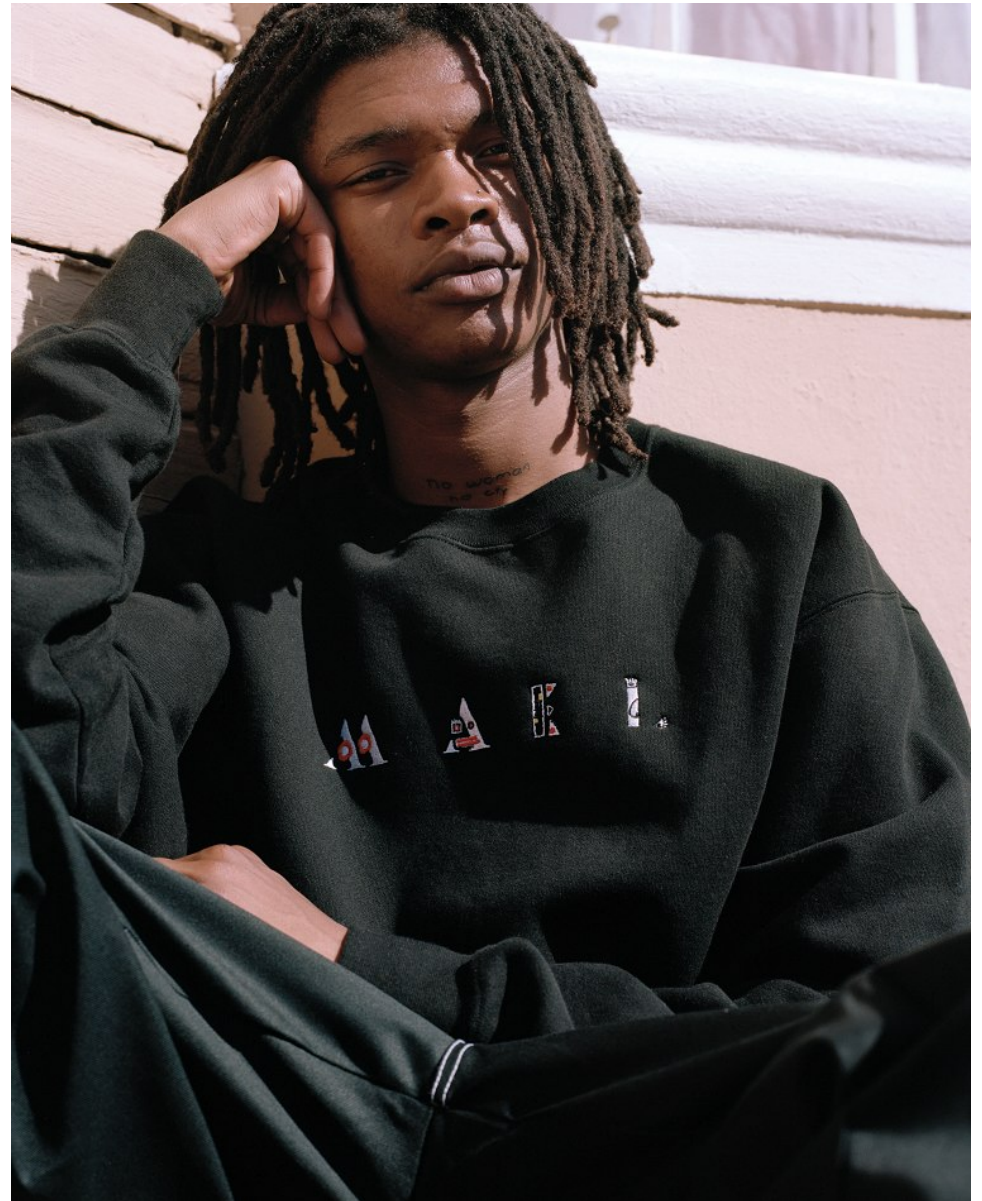

SHAKES MBOLEKWANA

Height: 180cm Chest: 90cm Waist: 81cm Shoe: 9.5 UK Hair: Black Eyes: Brown

Coat R3,499 Country Road
Printed shirt R329 Printed
shorts R249 both H&M Chain
necklace stylist's own Socks
stylist's own Boots R4,599
Diesel

SHAKES MBOLEKWANA

Height: 180cm Chest: 90cm Waist: 81cm Shoe: 9.5 UK Hair: Black Eyes: Brown

citizen
A Division Of Boss Models

SHAKES MBOLEKWANA

Height: 180cm Chest: 90cm Waist: 81cm Shoe: 9.5 UK Hair: Black Eyes: Brown