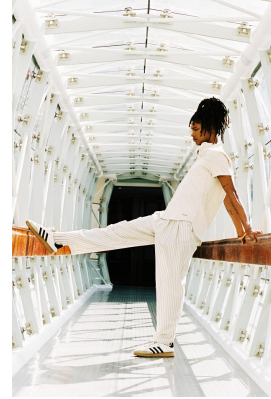

# **citizen**

*A Division Of Boss Models*

## **SHAKES MBOLEKWANA**

Height: 180cm Chest: 90cm Waist: 81cm Shoe: 9.5 UK Hair: Black Eyes: Brown