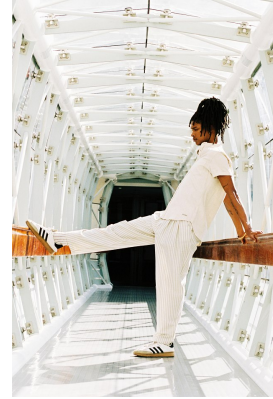

# **citizen**

*A Division Of Boss Models*

## **SHAKES MBOLEKWANA**

Height: 180cm Chest: 90cm Waist: 81cm Shoe: 9.5 UK Hair: Black Eyes: Brown