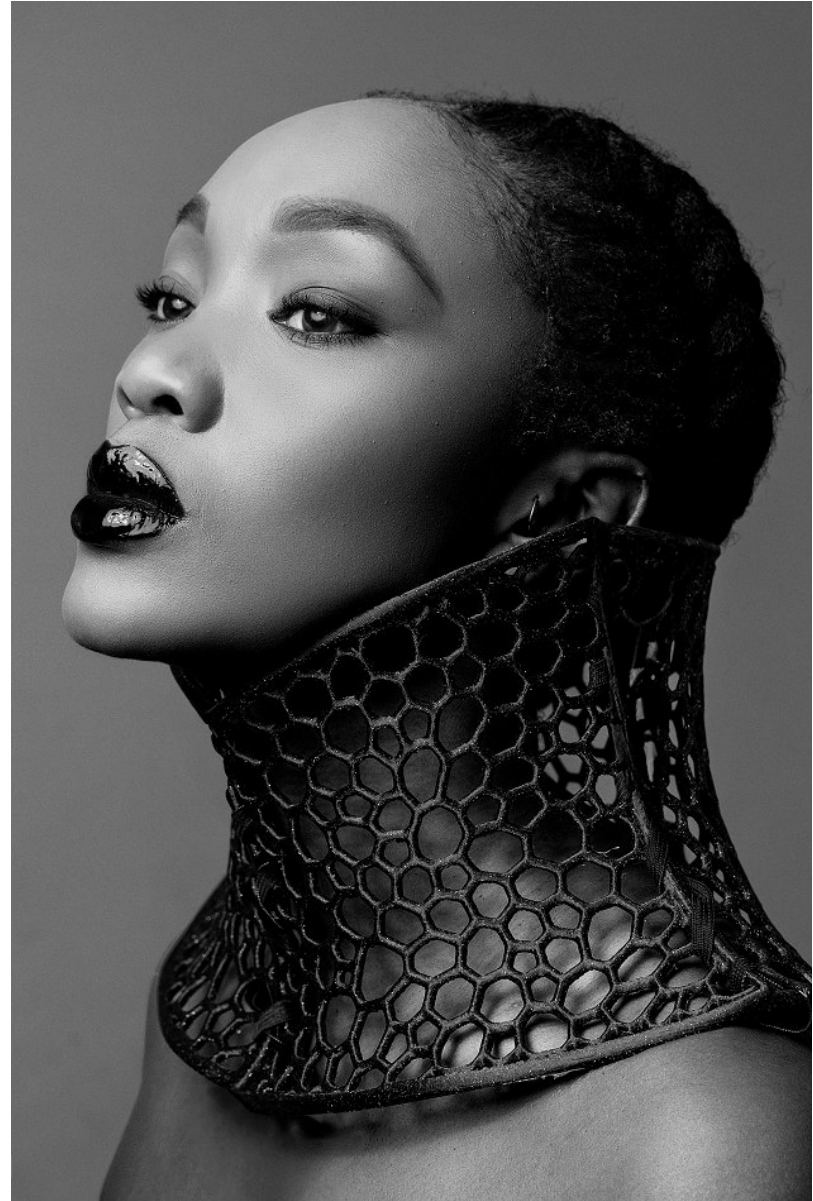

citizen
A Division Of Boss Models

MIRTA NTSHANGASE

Height: 170cm Bust: 84cm Waist: 67cm Hips: 98cm Shoe: 5 UK Hair: Black Eyes: Black

MIRTA NTSANGASE

Height: 170cm Bust: 84cm Waist: 67cm Hips: 98cm Shoe: 5 UK Hair: Black Eyes: Black

citizen
A Division Of Boss Models

MIRTA NTSANGASE

Height: 170cm Bust: 84cm Waist: 67cm Hips: 98cm Shoe: 5 UK Hair: Black Eyes: Black

MIRTA NTSANGASE

Height: 170cm Bust: 84cm Waist: 67cm Hips: 98cm Shoe: 5 UK Hair: Black Eyes: Black