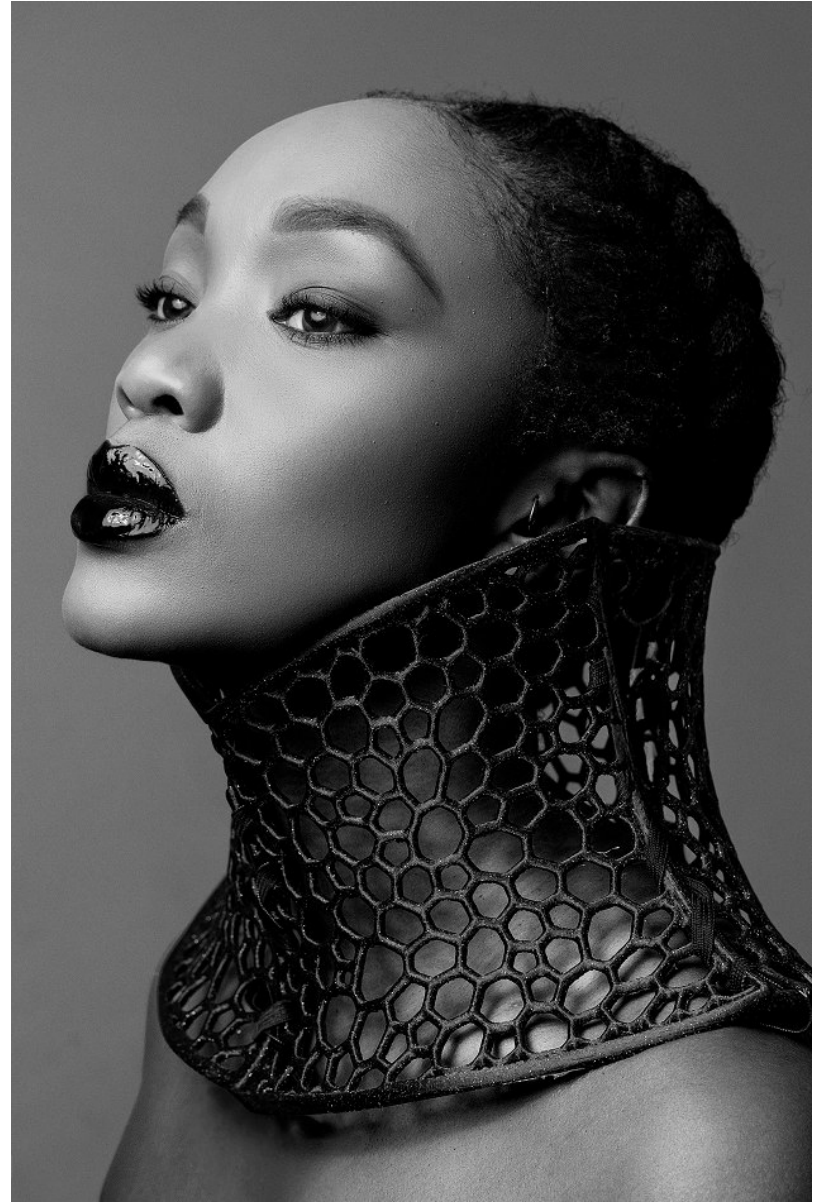

citizen
A Division Of Boss Models

MIRTA NTSHANGASE

Height: 170cm Bust: 84cm Waist: 67cm Hips: 98cm Shoe: 5 UK Hair: Black Eyes: Black

MIRTA NTSANGASE

Height: 170cm Bust: 84cm Waist: 67cm Hips: 98cm Shoe: 5 UK Hair: Black Eyes: Black

citizen
A Division Of Boss Models

MIRTA NTSANGASE

Height: 170cm Bust: 84cm Waist: 67cm Hips: 98cm Shoe: 5 UK Hair: Black Eyes: Black

MIRTA NTSANGASE

Height: 170cm Bust: 84cm Waist: 67cm Hips: 98cm Shoe: 5 UK Hair: Black Eyes: Black