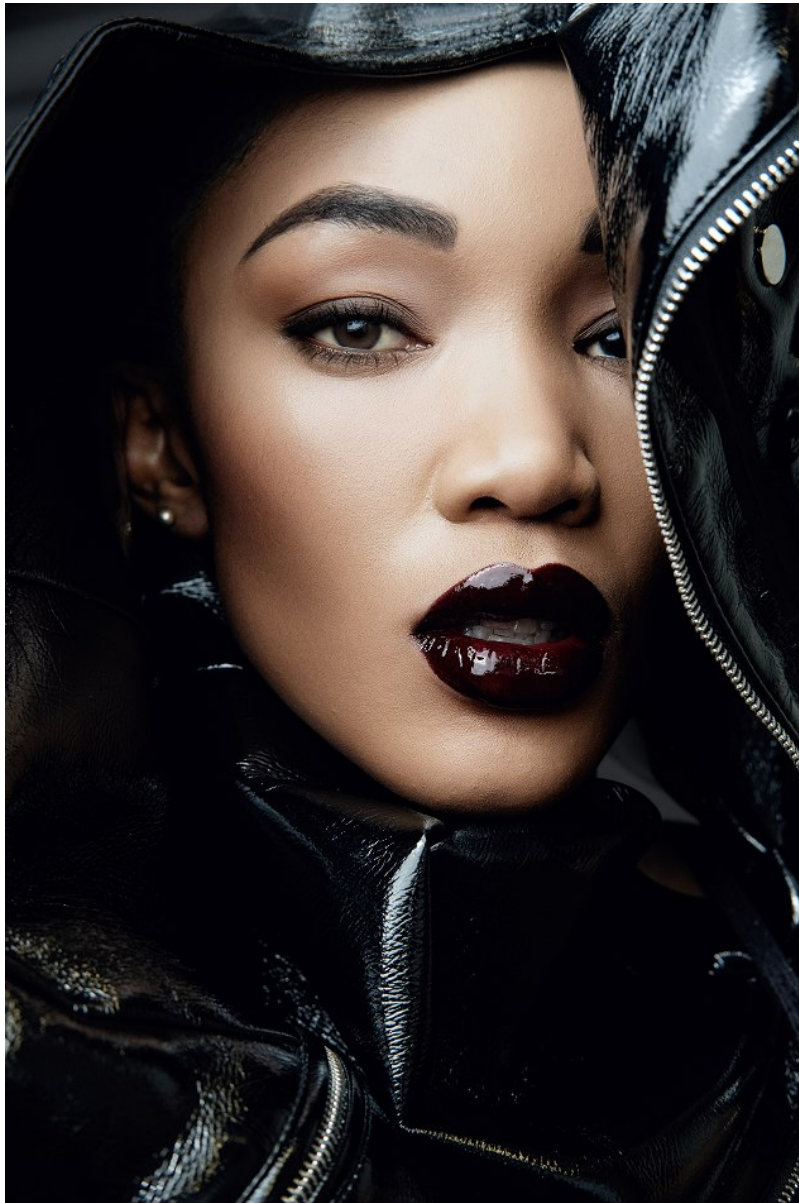

citizen
A Division Of Boss Models

MIRTA NTSANGASE

Height: 170cm Bust: 84cm Waist: 67cm Hips: 98cm Shoe: 5 UK Hair: Black Eyes: Black

MIRTA NTSANGASE

Height: 170cm Bust: 84cm Waist: 67cm Hips: 98cm Shoe: 5 UK Hair: Black Eyes: Black