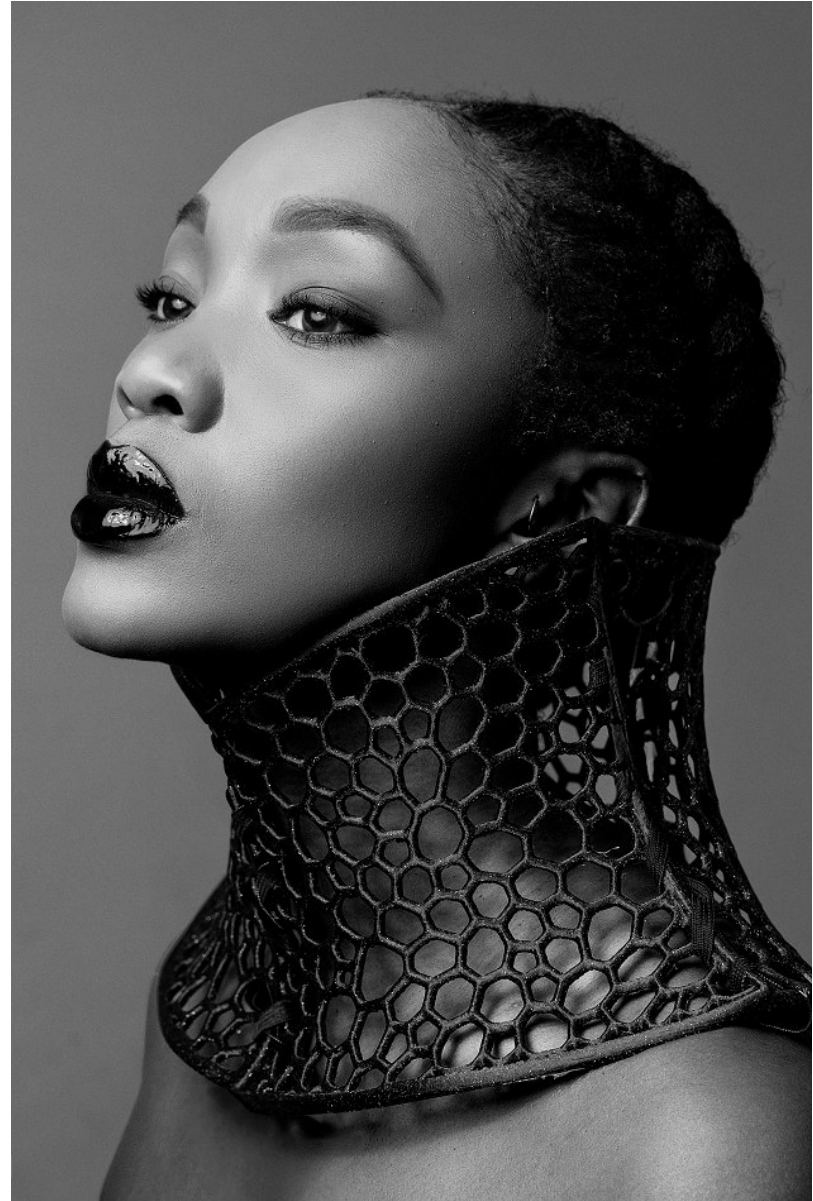

citizen
A Division Of Boss Models

MIRTA NTSHANGASE

Height: 170cm Bust: 84cm Waist: 67cm Hips: 98cm Shoe: 5 UK Hair: Black Eyes: Black

MIRTA NTSANGASE

Height: 170cm Bust: 84cm Waist: 67cm Hips: 98cm Shoe: 5 UK Hair: Black Eyes: Black

citizen
A Division Of Boss Models

MIRTA NTSANGASE

Height: 170cm Bust: 84cm Waist: 67cm Hips: 98cm Shoe: 5 UK Hair: Black Eyes: Black

MIRTA NTSANGASE

Height: 170cm Bust: 84cm Waist: 67cm Hips: 98cm Shoe: 5 UK Hair: Black Eyes: Black

citizen
A Division Of Boss Models

MIRTA NTSANGASE

Height: 170cm Bust: 84cm Waist: 67cm Hips: 98cm Shoe: 5 UK Hair: Black Eyes: Black

MIRTA NTSHANGASE

Height: 170cm Bust: 84cm Waist: 67cm Hips: 98cm Shoe: 5 UK Hair: Black Eyes: Black