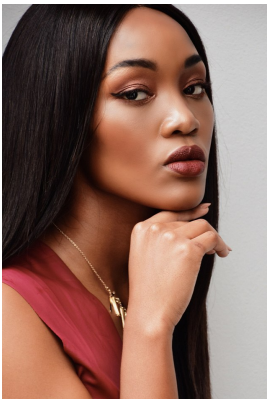

citizen
A Division Of Boss Models

MIRTA NTSANGASE

Height: 170cm Bust: 84cm Waist: 67cm Hips: 98cm Shoe: 5 UK Hair: Black Eyes: Black

citizen

A Division Of Boss Models

MIRTA NTSHANGASE

Height: 170cm Bust: 84cm Waist: 67cm Hips: 98cm Shoe: 5 UK Hair: Black Eyes: Black