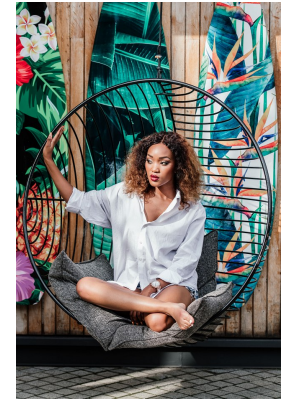

citizen

A Division Of Boss Models

MIRTA NTSHANGASE

Height: 170cm Bust: 84cm Waist: 67cm Hips: 98cm Shoe: 5 UK Hair: Black Eyes: Black