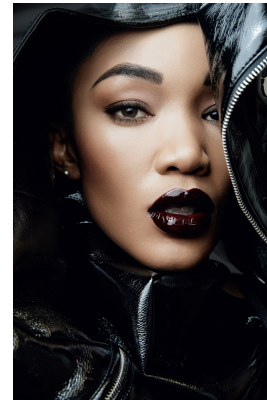

citizen

A Division Of Boss Models

MIRTA NTSANGASE

Height: 170cm Bust: 84cm Waist: 67cm Hips: 98cm Shoe: 5 UK Hair: Black Eyes: Black

citizen

A Division Of Boss Models

MIRTA NTSHANGASE

Height: 170cm Bust: 84cm Waist: 67cm Hips: 98cm Shoe: 5 UK Hair: Black Eyes: Black