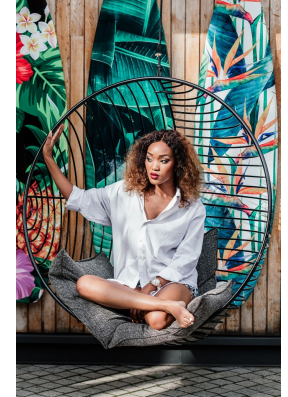

citizen
A Division Of Boss Models

MIRTA NTSANGASE

Height: 170cm Bust: 84cm Waist: 67cm Hips: 98cm Shoe: 5 UK Hair: Black Eyes: Black

citizen

A Division Of Boss Models

MIRTA NTSHANGASE

Height: 170cm Bust: 84cm Waist: 67cm Hips: 98cm Shoe: 5 UK Hair: Black Eyes: Black