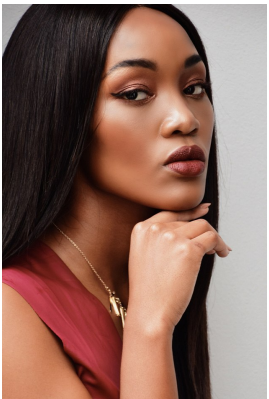

citizen

A Division Of Boss Models

MIRTA NTSANGASE

Height: 170cm Bust: 84cm Waist: 67cm Hips: 98cm Shoe: 5 UK Hair: Black Eyes: Black

citizen

A Division Of Boss Models

MIRTA NTSHANGASE

Height: 170cm Bust: 84cm Waist: 67cm Hips: 98cm Shoe: 5 UK Hair: Black Eyes: Black