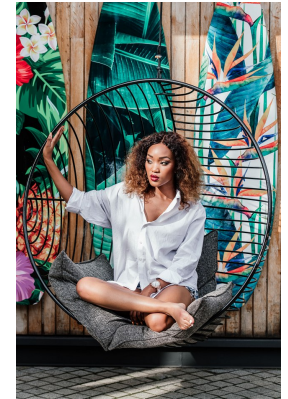

citizen

A Division Of Boss Models

MIRTA NTSANGASE

Height: 170cm Bust: 84cm Waist: 67cm Hips: 98cm Shoe: 5 UK Hair: Black Eyes: Black

citizen

A Division Of Boss Models

MIRTA NTSHANGASE

Height: 170cm Bust: 84cm Waist: 67cm Hips: 98cm Shoe: 5 UK Hair: Black Eyes: Black