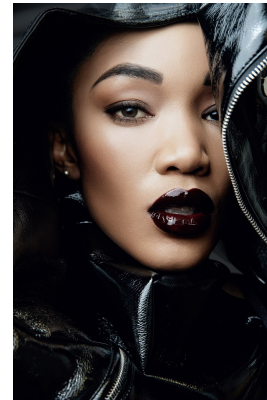

citizen
A Division Of Boss Models

MIRTA NTSANGASE

Height: 170cm Bust: 84cm Waist: 67cm Hips: 98cm Shoe: 5 UK Hair: Black Eyes: Black

citizen

A Division Of Boss Models

MIRTA NTSHANGASE

Height: 170cm Bust: 84cm Waist: 67cm Hips: 98cm Shoe: 5 UK Hair: Black Eyes: Black