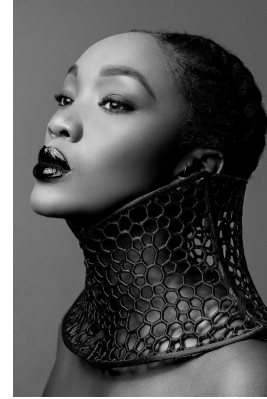

citizen

A Division Of Boss Models

MIRTA NTSANGASE

Height: 170cm Bust: 84cm Waist: 67cm Hips: 98cm Shoe: 5 UK Hair: Black Eyes: Black

citizen

A Division Of Boss Models

MIRTA NTSHANGASE

Height: 170cm Bust: 84cm Waist: 67cm Hips: 98cm Shoe: 5 UK Hair: Black Eyes: Black