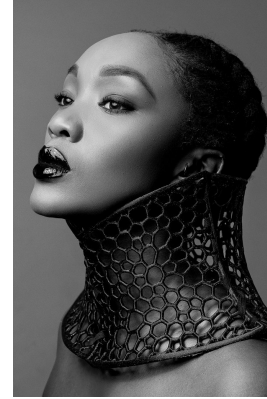

citizen
A Division Of Boss Models

MIRTA NTSANGASE

Height: 170cm Bust: 84cm Waist: 67cm Hips: 98cm Shoe: 5 UK Hair: Black Eyes: Black

citizen

A Division Of Boss Models

MIRTA NTSHANGASE

Height: 170cm Bust: 84cm Waist: 67cm Hips: 98cm Shoe: 5 UK Hair: Black Eyes: Black