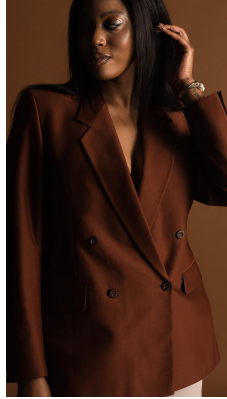

citizen
A Division Of Boss Models

TRISH NDOLO

Height: 180cm Bust: 91cm Waist: 72cm Hips: 117cm Shoe: 7 UK Hair: Black Eyes: Brown

citizen
A Division Of Boss Models

TRISH NDOLO

Height: 180cm Bust: 91cm Waist: 72cm Hips: 117cm Shoe: 7 UK Hair: Black Eyes: Brown