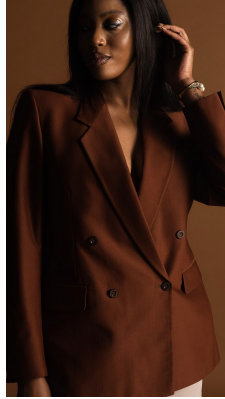

citizen
A Division Of Boss Models

TRISH NDOLO

Height: 180cm Bust: 91cm Waist: 72cm Hips: 117cm Shoe: 7 UK Hair: Black Eyes: Brown

citizen
A Division Of Boss Models

TRISH NDOLO

Height: 180cm Bust: 91cm Waist: 72cm Hips: 117cm Shoe: 7 UK Hair: Black Eyes: Brown