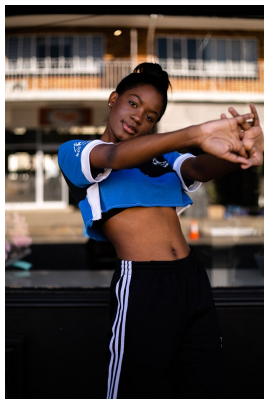

citizen
A Division Of Boss Models

LERATO MAPONYA

Height: 173cm Bust: 82cm Waist: 62cm Hips: 85cm Shoe: 6 UK Hair: Black Eyes: Brown

citizen
A Division Of Boss Models

LERATO MAPONYA

Height: 173cm Bust: 82cm Waist: 62cm Hips: 85cm Shoe: 6 UK Hair: Black Eyes: Brown