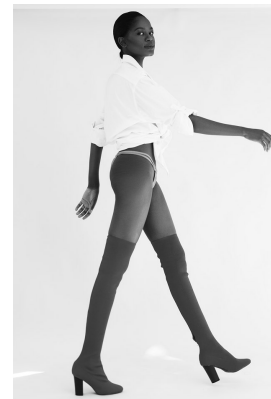

citizen
A Division Of Boss Models

LERATO MAPONYA

Height: 173cm Bust: 82cm Waist: 62cm Hips: 85cm Shoe: 6 UK Hair: Black Eyes: Brown

citizen
A Division Of Boss Models

LERATO MAPONYA

Height: 173cm Bust: 82cm Waist: 62cm Hips: 85cm Shoe: 6 UK Hair: Black Eyes: Brown