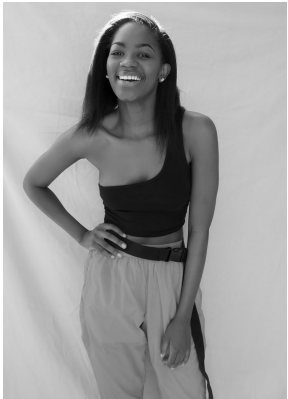

citizen
A Division Of Boss Models

LERATO MAPONYA

Height: 173cm Bust: 82cm Waist: 62cm Hips: 85cm Shoe: 6 UK Hair: Black Eyes: Brown

citizen
A Division Of Boss Models

LERATO MAPONYA

Height: 173cm Bust: 82cm Waist: 62cm Hips: 85cm Shoe: 6 UK Hair: Black Eyes: Brown