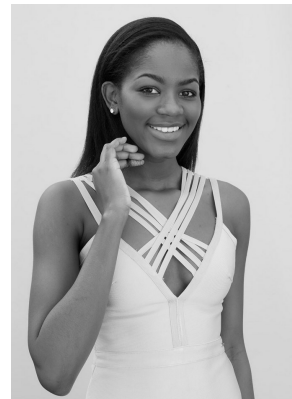

citizen
A Division Of Boss Models

LERATO MAPONYA

Height: 173cm Bust: 82cm Waist: 62cm Hips: 85cm Shoe: 6 UK Hair: Black Eyes: Brown

citizen
A Division Of Boss Models

LERATO MAPONYA

Height: 173cm Bust: 82cm Waist: 62cm Hips: 85cm Shoe: 6 UK Hair: Black Eyes: Brown