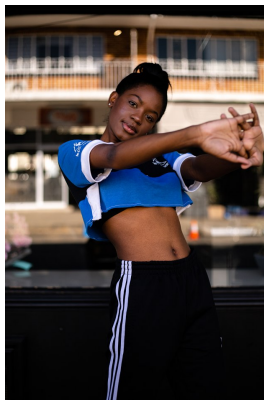

citizen
A Division Of Boss Models

LERATO MAPONYA

Height: 173cm Bust: 82cm Waist: 62cm Hips: 85cm Shoe: 6 UK Hair: Black Eyes: Brown

citizen
A Division Of Boss Models

LERATO MAPONYA

Height: 173cm Bust: 82cm Waist: 62cm Hips: 85cm Shoe: 6 UK Hair: Black Eyes: Brown