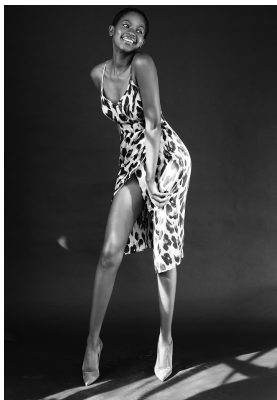

citizen
A Division Of Boss Models

LERATO MAPONYA

Height: 173cm Bust: 82cm Waist: 62cm Hips: 85cm Shoe: 6 UK Hair: Black Eyes: Brown

citizen
A Division Of Boss Models

LERATO MAPONYA

Height: 173cm Bust: 82cm Waist: 62cm Hips: 85cm Shoe: 6 UK Hair: Black Eyes: Brown