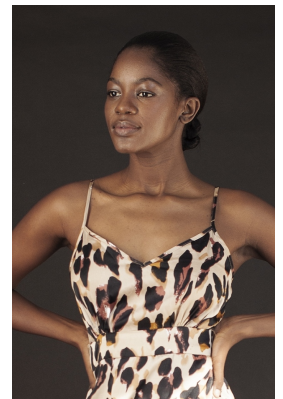

citizen
A Division Of Boss Models

LERATO MAPONYA

Height: 173cm Bust: 82cm Waist: 62cm Hips: 85cm Shoe: 6 UK Hair: Black Eyes: Brown

citizen
A Division Of Boss Models

LERATO MAPONYA

Height: 173cm Bust: 82cm Waist: 62cm Hips: 85cm Shoe: 6 UK Hair: Black Eyes: Brown