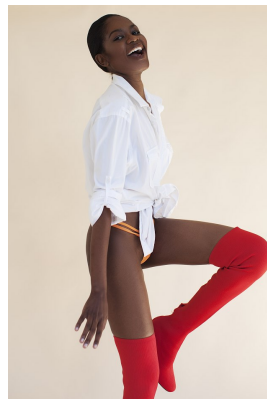

citizen
A Division Of Boss Models

LERATO MAPONYA

Height: 173cm Bust: 82cm Waist: 62cm Hips: 85cm Shoe: 6 UK Hair: Black Eyes: Brown

citizen
A Division Of Boss Models

LERATO MAPONYA

Height: 173cm Bust: 82cm Waist: 62cm Hips: 85cm Shoe: 6 UK Hair: Black Eyes: Brown