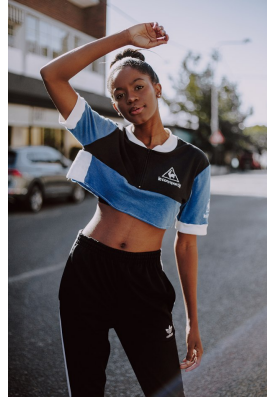

citizen
A Division Of Boss Models

LERATO MAPONYA

Height: 173cm Bust: 82cm Waist: 62cm Hips: 85cm Shoe: 6 UK Hair: Black Eyes: Brown

citizen
A Division Of Boss Models

LERATO MAPONYA

Height: 173cm Bust: 82cm Waist: 62cm Hips: 85cm Shoe: 6 UK Hair: Black Eyes: Brown