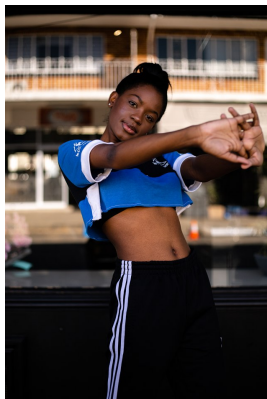

citizen
A Division Of Boss Models

LERATO MAPONYA

Height: 173cm Bust: 82cm Waist: 62cm Hips: 85cm Shoe: 6 UK Hair: Black Eyes: Brown

citizen
A Division Of Boss Models

LERATO MAPONYA

Height: 173cm Bust: 82cm Waist: 62cm Hips: 85cm Shoe: 6 UK Hair: Black Eyes: Brown