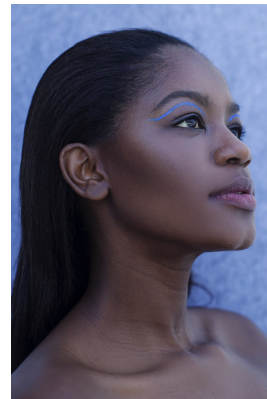

citizen
A Division Of Boss Models

LERATO MAPONYA

Height: 173cm Bust: 82cm Waist: 62cm Hips: 85cm Shoe: 6 UK Hair: Black Eyes: Brown

citizen
A Division Of Boss Models

LERATO MAPONYA

Height: 173cm Bust: 82cm Waist: 62cm Hips: 85cm Shoe: 6 UK Hair: Black Eyes: Brown