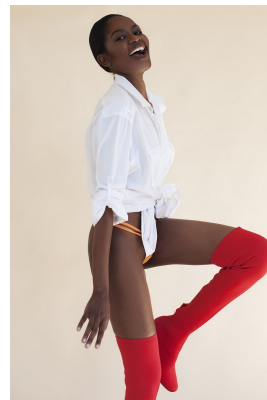

citizen
A Division Of Boss Models

LERATO MAPONYA

Height: 173cm Bust: 82cm Waist: 62cm Hips: 85cm Shoe: 6 UK Hair: Black Eyes: Brown

citizen
A Division Of Boss Models

LERATO MAPONYA

Height: 173cm Bust: 82cm Waist: 62cm Hips: 85cm Shoe: 6 UK Hair: Black Eyes: Brown