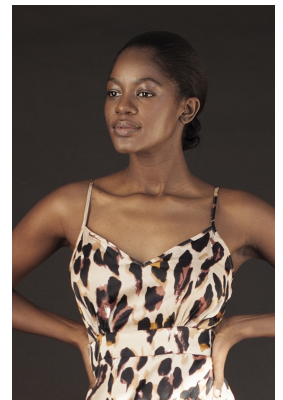

citizen
A Division Of Boss Models

LERATO MAPONYA

Height: 173cm Bust: 82cm Waist: 62cm Hips: 85cm Shoe: 6 UK Hair: Black Eyes: Brown

citizen
A Division Of Boss Models

LERATO MAPONYA

Height: 173cm Bust: 82cm Waist: 62cm Hips: 85cm Shoe: 6 UK Hair: Black Eyes: Brown