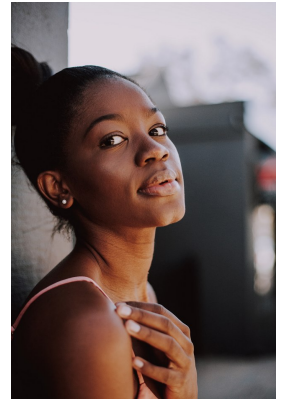

citizen
A Division Of Boss Models

LERATO MAPONYA

Height: 173cm Bust: 82cm Waist: 62cm Hips: 85cm Shoe: 6 UK Hair: Black Eyes: Brown

citizen
A Division Of Boss Models

LERATO MAPONYA

Height: 173cm Bust: 82cm Waist: 62cm Hips: 85cm Shoe: 6 UK Hair: Black Eyes: Brown