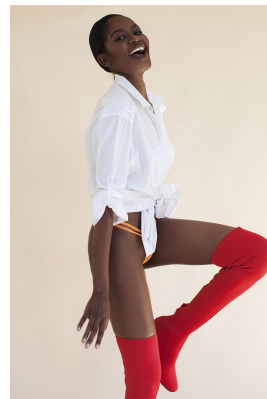

citizen
A Division Of Boss Models

LERATO MAPONYA

Height: 173cm Bust: 82cm Waist: 62cm Hips: 85cm Shoe: 6 UK Hair: Black Eyes: Brown

citizen
A Division Of Boss Models

LERATO MAPONYA

Height: 173cm Bust: 82cm Waist: 62cm Hips: 85cm Shoe: 6 UK Hair: Black Eyes: Brown