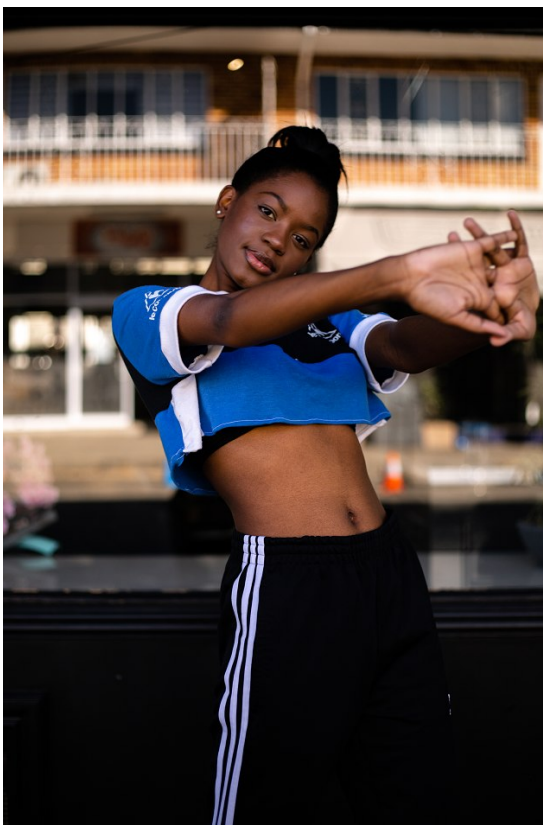

citizen
A Division Of Boss Models

LERATO MAPONYA

Height: 173cm Bust: 82cm Waist: 62cm Hips: 85cm Shoe: 6 UK Hair: Black Eyes: Brown

citizen
A Division Of Boss Models

LERATO MAPONYA

Height: 173cm Bust: 82cm Waist: 62cm Hips: 85cm Shoe: 6 UK Hair: Black Eyes: Brown

citizen
A Division Of Boss Models

LERATO MAPONYA

Height: 173cm Bust: 82cm Waist: 62cm Hips: 85cm Shoe: 6 UK Hair: Black Eyes: Brown

LERATO MAPONYA

Height: 173cm Bust: 82cm Waist: 62cm Hips: 85cm Shoe: 6 UK Hair: Black Eyes: Brown