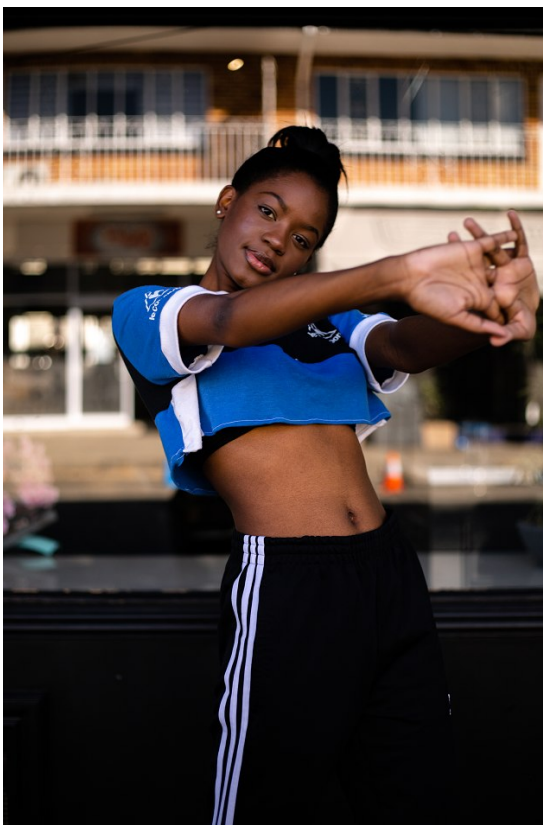

**citizen**  
*A Division Of Boss Models*

**LERATO MAPONYA**

Height: 173cm Bust: 82cm Waist: 62cm Hips: 85cm Shoe: 6 UK Hair: Black Eyes: Brown

**citizen**  
*A Division Of Boss Models*

**LERATO MAPONYA**

Height: 173cm Bust: 82cm Waist: 62cm Hips: 85cm Shoe: 6 UK Hair: Black Eyes: Brown

**citizen**  
*A Division Of Boss Models*

**LERATO MAPONYA**

Height: 173cm Bust: 82cm Waist: 62cm Hips: 85cm Shoe: 6 UK Hair: Black Eyes: Brown

**LERATO MAPONYA**

Height: 173cm Bust: 82cm Waist: 62cm Hips: 85cm Shoe: 6 UK Hair: Black Eyes: Brown

**LERATO MAPONYA**

Height: 173cm Bust: 82cm Waist: 62cm Hips: 85cm Shoe: 6 UK Hair: Black Eyes: Brown