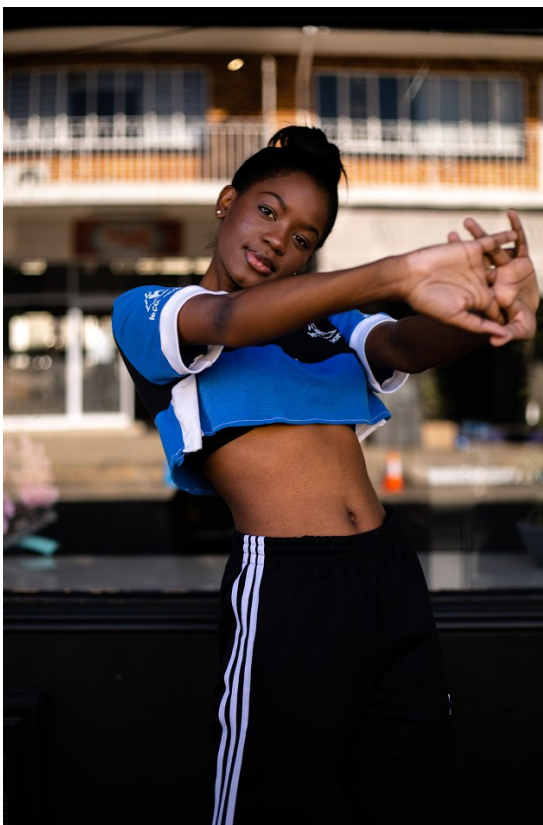

citizen
A Division Of Boss Models

LERATO MAPONYA

Height: 173cm Bust: 82cm Waist: 62cm Hips: 85cm Shoe: 6 UK Hair: Black Eyes: Brown

citizen
A Division Of Boss Models

LERATO MAPONYA

Height: 173cm Bust: 82cm Waist: 62cm Hips: 85cm Shoe: 6 UK Hair: Black Eyes: Brown

LERATO MAPONYA

Height: 173cm Bust: 82cm Waist: 62cm Hips: 85cm Shoe: 6 UK Hair: Black Eyes: Brown

LERATO MAPONYA

Height: 173cm Bust: 82cm Waist: 62cm Hips: 85cm Shoe: 6 UK Hair: Black Eyes: Brown

LERATO MAPONYA

LERATO MAPONYA

Height: 173cm Bust: 82cm Waist: 62cm Hips: 85cm Shoe: 6 UK Hair: Black Eyes: Brown