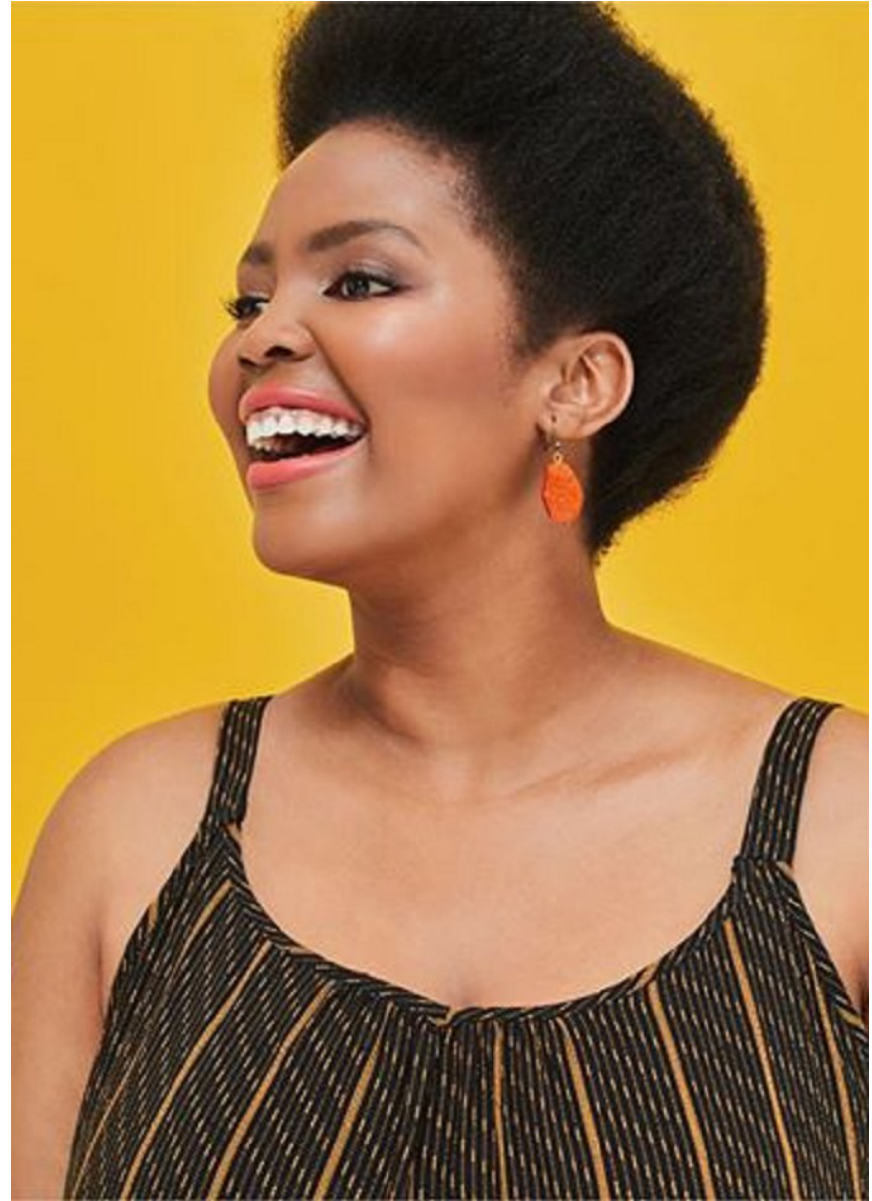

**citizen**  
*A Division Of Boss Models*

**WANDI JAMA**

Height: 176cm Bust: 96cm Waist: 90cm Hips: 112cm Shoe: 7 UK Hair: Black Eyes: Brown

**WANDI JAMA**

Height: 176cm Bust: 96cm Waist: 90cm Hips: 112cm Shoe: 7 UK Hair: Black Eyes: Brown

**WANDI JAMA**

Height: 176cm Bust: 96cm Waist: 90cm Hips: 112cm Shoe: 7 UK Hair: Black Eyes: Brown

**WonderFit**  
SWIMWEAR THAT WORKS WONDERS

**FROM R359**  
Wonder how it works?

- Tummy Control Panels** with WonderFit power mesh technology
- Thicker Straps** for lift and support
- Plattering Ruching** for a smooth silhouette
- Inner Support & Padding** so it fits like a bra should
- Wider Cut Bottoms** provide a comfortable fit

WANDI JAMA

Height: 176cm Bust: 96cm Waist: 90cm Hips: 112cm Shoe: 7 UK Hair: Black Eyes: Brown

**WANDI JAMA**

Height: 176cm Bust: 96cm Waist: 90cm Hips: 112cm Shoe: 7 UK Hair: Black Eyes: Brown

**WANDI JAMA**

Height: 176cm Bust: 96cm Waist: 90cm Hips: 112cm Shoe: 7 UK Hair: Black Eyes: Brown

**citizen**  
*A Division Of Boss Models*

**WANDI JAMA**

Height: 176cm Bust: 96cm Waist: 90cm Hips: 112cm Shoe: 7 UK Hair: Black Eyes: Brown