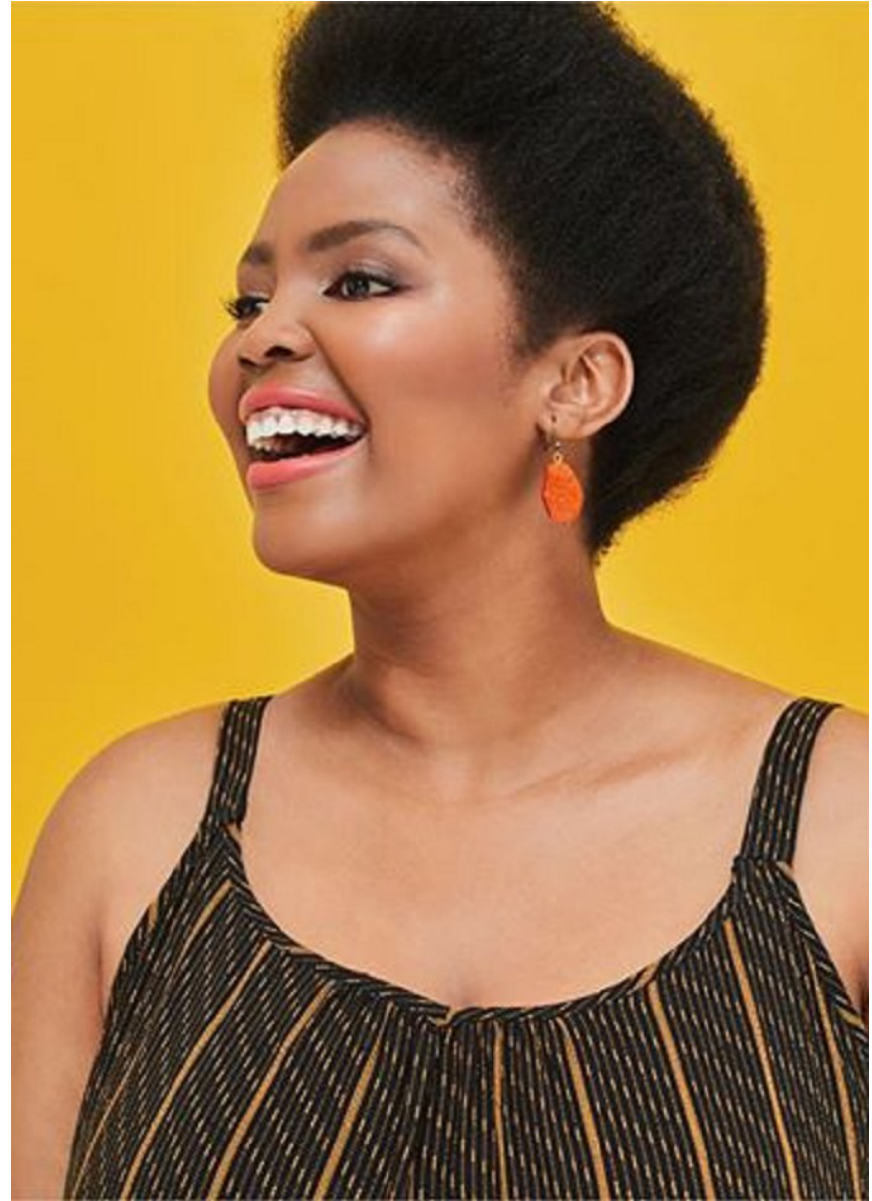

**citizen**  
*A Division Of Boss Models*

**WANDI JAMA**

Height: 176cm Bust: 96cm Waist: 90cm Hips: 112cm Shoe: 7 UK Hair: Black Eyes: Brown

**WANDI JAMA**

Height: 176cm Bust: 96cm Waist: 90cm Hips: 112cm Shoe: 7 UK Hair: Black Eyes: Brown

**WANDI JAMA**

Height: 176cm Bust: 96cm Waist: 90cm Hips: 112cm Shoe: 7 UK Hair: Black Eyes: Brown

**WonderFit**  
SWIMWEAR THAT WORKS WONDERS

**FROM R359**  
Wonder how it works?

- Tummy Control Panels** with WonderFit power mesh technology
- Thicker Straps** for lift and support
- Plattering Ruching** for a smooth silhouette
- Inner Support & Padding** so it fits like a bra should
- Wider Cut Bottoms** provide a comfortable fit

**MILADYS**

WANDI JAMA

Height: 176cm Bust: 96cm Waist: 90cm Hips: 112cm Shoe: 7 UK Hair: Black Eyes: Brown

**WANDI JAMA**

Height: 176cm Bust: 96cm Waist: 90cm Hips: 112cm Shoe: 7 UK Hair: Black Eyes: Brown

**WANDI JAMA**

Height: 176cm Bust: 96cm Waist: 90cm Hips: 112cm Shoe: 7 UK Hair: Black Eyes: Brown

**citizen**  
*A Division Of Boss Models*

**WANDI JAMA**

Height: 176cm Bust: 96cm Waist: 90cm Hips: 112cm Shoe: 7 UK Hair: Black Eyes: Brown