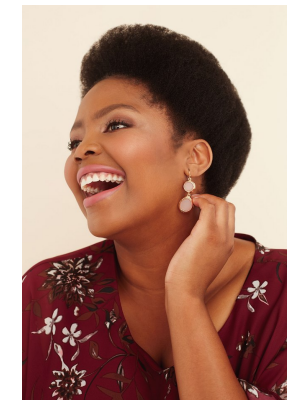

citizen

A Division Of Boss Models

WANDI JAMA

Height: 176cm Bust: 96cm Waist: 90cm Hips: 112cm Shoe: 7 UK Hair: Black Eyes: Brown