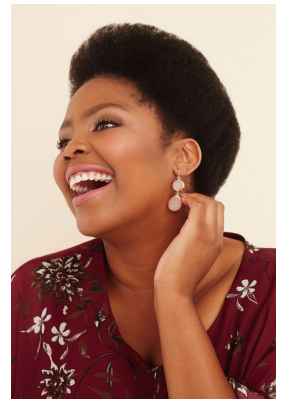

citizen

A Division Of Boss Models

WANDI JAMA

Height: 176cm Bust: 96cm Waist: 90cm Hips: 112cm Shoe: 7 UK Hair: Black Eyes: Brown