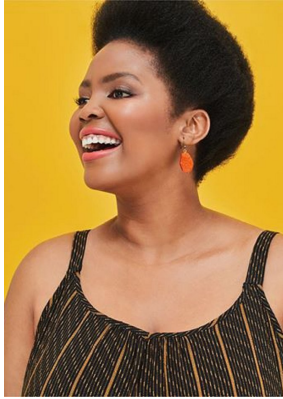

citizen

A Division Of Boss Models

WANDI JAMA

Height: 176cm Bust: 96cm Waist: 90cm Hips: 112cm Shoe: 7 UK Hair: Black Eyes: Brown