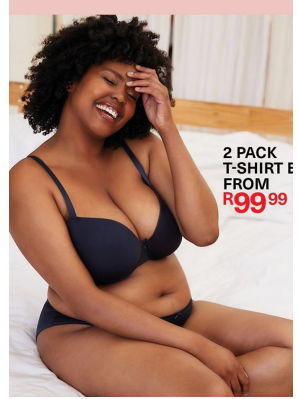

citizen

A Division Of Boss Models

WANDI JAMA

Height: 176cm Bust: 96cm Waist: 90cm Hips: 112cm Shoe: 7 UK Hair: Black Eyes: Brown