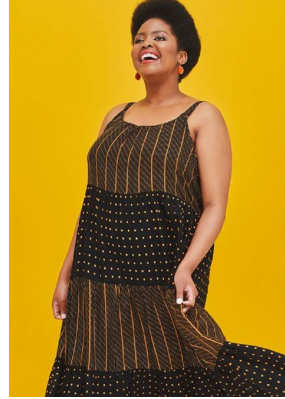

# citizen

A Division Of Boss Models

## WANDI JAMA

Height: 176cm Bust: 96cm Waist: 90cm Hips: 112cm Shoe: 7 UK Hair: Black Eyes: Brown