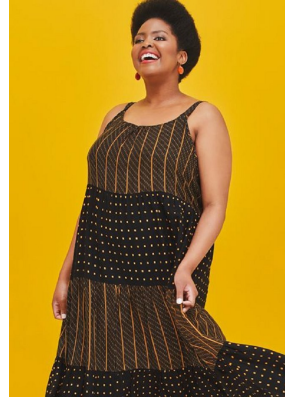

citizen

A Division Of Boss Models

WANDI JAMA

Height: 176cm Bust: 96cm Waist: 90cm Hips: 112cm Shoe: 7 UK Hair: Black Eyes: Brown