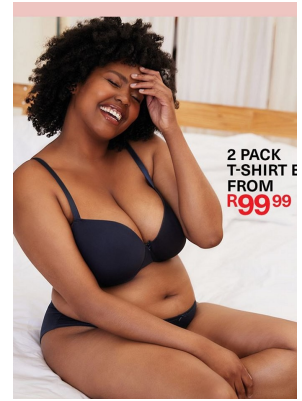

citizen

A Division Of Boss Models

WANDI JAMA

Height: 176cm Bust: 96cm Waist: 90cm Hips: 112cm Shoe: 7 UK Hair: Black Eyes: Brown