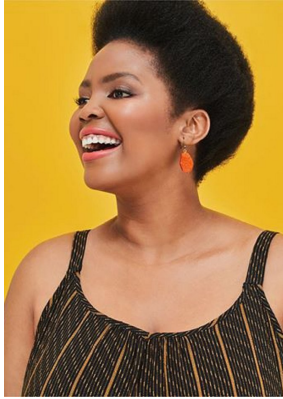

# citizen

A Division Of Boss Models

## WANDI JAMA

Height: 176cm Bust: 96cm Waist: 90cm Hips: 112cm Shoe: 7 UK Hair: Black Eyes: Brown