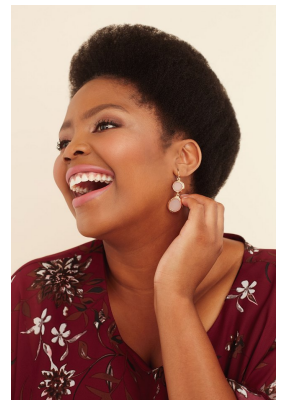

# citizen

A Division Of Boss Models

## WANDI JAMA

Height: 176cm Bust: 96cm Waist: 90cm Hips: 112cm Shoe: 7 UK Hair: Black Eyes: Brown