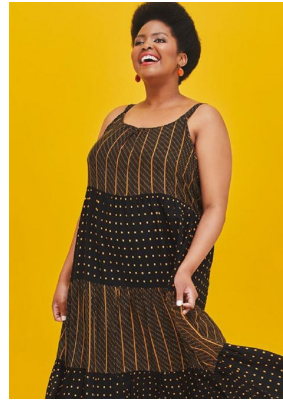

citizen

A Division Of Boss Models

WANDI JAMA

Height: 176cm Bust: 96cm Waist: 90cm Hips: 112cm Shoe: 7 UK Hair: Black Eyes: Brown