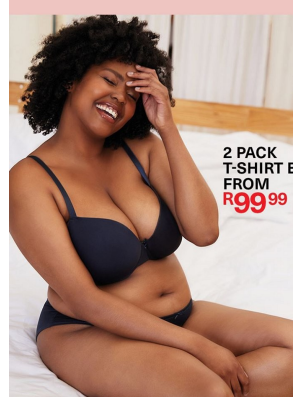

# citizen

A Division Of Boss Models

## WANDI JAMA

Height: 176cm Bust: 96cm Waist: 90cm Hips: 112cm Shoe: 7 UK Hair: Black Eyes: Brown