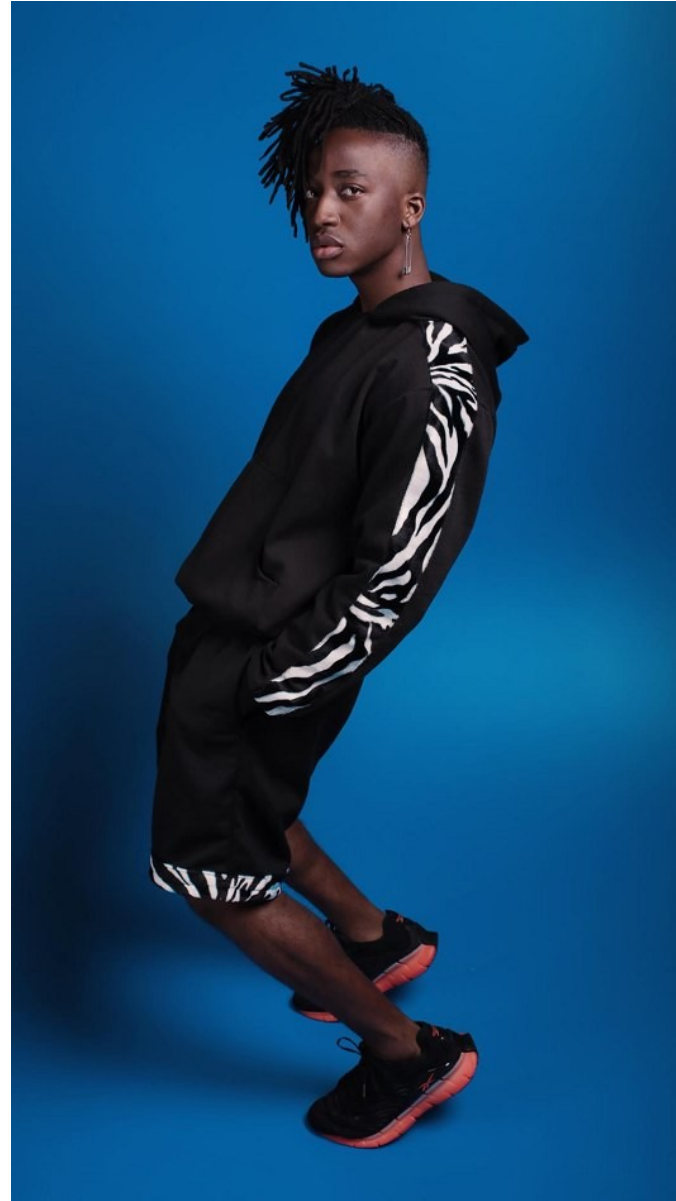

citizen
A Division Of Boss Models

PANASHE SIBANDA

Height: 174cm Chest: 103cm Waist: 78cm Suit: 38 R Shoe: 8 UK Hair: Black Eyes: Brown

PANASHE SIBANDA

Height: 174cm Chest: 103cm Waist: 78cm Suit: 38 R Shoe: 8 UK Hair: Black Eyes: Brown

Height: 174cm Chest: 103cm Waist: 78cm Suit: 38 R Shoe: 8 UK Hair: Black Eyes: Brown

PANASHE SIBANDA

Height: 174cm Chest: 103cm Waist: 78cm Suit: 38 R Shoe: 8 UK Hair: Black Eyes: Brown

PANASHE SIBANDA

Height: 174cm Chest: 103cm Waist: 78cm Suit: 38 R Shoe: 8 UK Hair: Black Eyes: Brown

PANASHE SIBANDA

Height: 174cm Chest: 103cm Waist: 78cm Suit: 38 R Shoe: 8 UK Hair: Black Eyes: Brown

PANASHE SIBANDA

Height: 174cm Chest: 103cm Waist: 78cm Suit: 38 R Shoe: 8 UK Hair: Black Eyes: Brown

PANASHE SIBANDA

Height: 174cm Chest: 103cm Waist: 78cm Suit: 38 R Shoe: 8 UK Hair: Black Eyes: Brown

PANASHE SIBANDA

Height: 174cm Chest: 103cm Waist: 78cm Suit: 38 R Shoe: 8 UK Hair: Black Eyes: Brown

citizen
A Division Of Boss Models