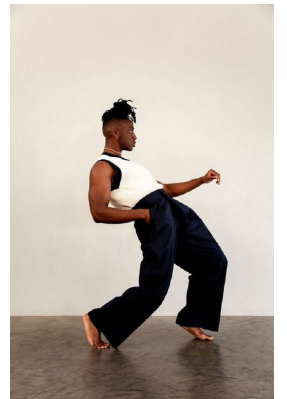

**citizen**  
*A Division Of Boss Models*

**PANASHE SIBANDA**

Height: 174cm Chest: 103cm Waist: 78cm Suit: 38 R Shoe: 8 UK Hair: Black Eyes: Brown

# **citizen**

*A Division Of Boss Models*

## **PANASHE SIBANDA**

Height: 174cm Chest: 103cm Waist: 78cm Suit: 38 R Shoe: 8 UK Hair: Black Eyes: Brown