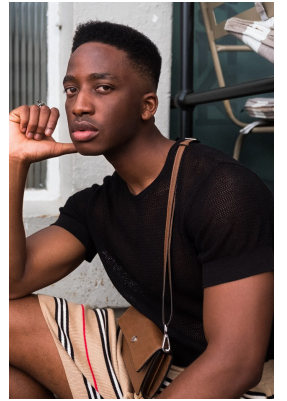

**citizen**  
*A Division Of Boss Models*

**PANASHE SIBANDA**

Height: 174cm Chest: 103cm Waist: 78cm Suit: 38 R Shoe: 8 UK Hair: Black Eyes: Brown

# **citizen**

*A Division Of Boss Models*

## **PANASHE SIBANDA**

Height: 174cm Chest: 103cm Waist: 78cm Suit: 38 R Shoe: 8 UK Hair: Black Eyes: Brown