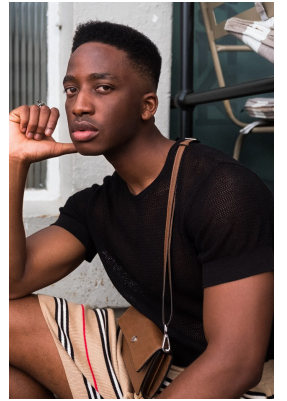

citizen

A Division Of Boss Models

PANASHE SIBANDA

Height: 174cm Chest: 103cm Waist: 78cm Suit: 38 R Shoe: 8 UK Hair: Black Eyes: Brown

citizen

A Division Of Boss Models

PANASHE SIBANDA

Height: 174cm Chest: 103cm Waist: 78cm Suit: 38 R Shoe: 8 UK Hair: Black Eyes: Brown