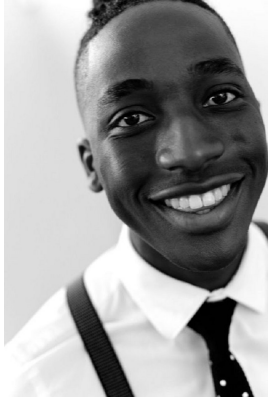

citizen

A Division Of Boss Models

PANASHE SIBANDA

Height: 174cm Chest: 103cm Waist: 78cm Suit: 38 R Shoe: 8 UK Hair: Black Eyes: Brown

citizen

A Division Of Boss Models

PANASHE SIBANDA

Height: 174cm Chest: 103cm Waist: 78cm Suit: 38 R Shoe: 8 UK Hair: Black Eyes: Brown