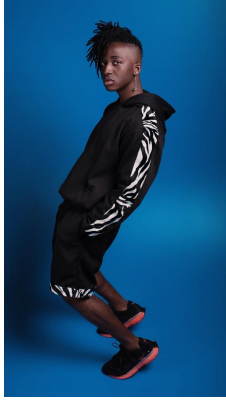

citizen

A Division Of Boss Models

PANASHE SIBANDA

Height: 174cm Chest: 103cm Waist: 78cm Suit: 38 R Shoe: 8 UK Hair: Black Eyes: Brown

citizen

A Division Of Boss Models

PANASHE SIBANDA

Height: 174cm Chest: 103cm Waist: 78cm Suit: 38 R Shoe: 8 UK Hair: Black Eyes: Brown