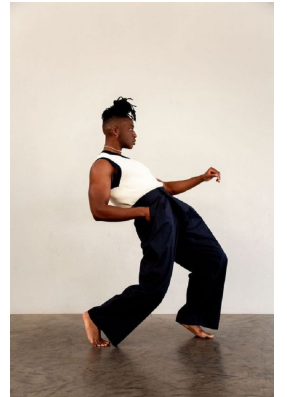

citizen

A Division Of Boss Models

PANASHE SIBANDA

Height: 174cm Chest: 103cm Waist: 78cm Suit: 38 R Shoe: 8 UK Hair: Black Eyes: Brown

citizen

A Division Of Boss Models

PANASHE SIBANDA

Height: 174cm Chest: 103cm Waist: 78cm Suit: 38 R Shoe: 8 UK Hair: Black Eyes: Brown