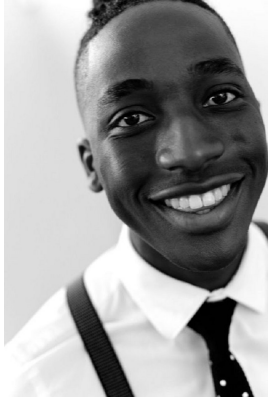

**citizen**  
*A Division Of Boss Models*

**PANASHE SIBANDA**

Height: 174cm Chest: 103cm Waist: 78cm Suit: 38 R Shoe: 8 UK Hair: Black Eyes: Brown

# **citizen**

*A Division Of Boss Models*

## **PANASHE SIBANDA**

Height: 174cm Chest: 103cm Waist: 78cm Suit: 38 R Shoe: 8 UK Hair: Black Eyes: Brown