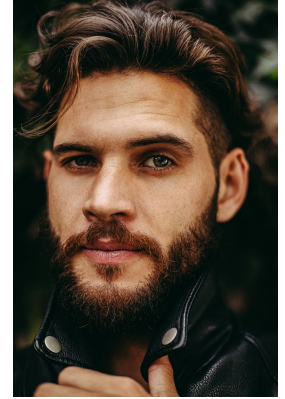

citizen

A Division Of Boss Models

TIAAN ENSLIN

Height: 180cm Chest: 89cm Waist: 80cm Shoe: 8 UK Hair: Brown Eyes: Blue/Green

citizen
A Division Of Boss Models

TIAAN ENSLIN

Height: 180cm Chest: 89cm Waist: 80cm Shoe: 8 UK Hair: Brown Eyes: Blue/Green