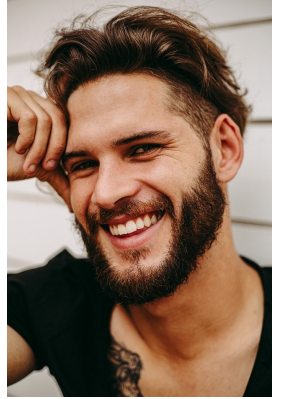

# citizen

A Division Of Boss Models

## TIAAN ENSLIN

Height: 180cm Chest: 89cm Waist: 80cm Shoe: 8 UK Hair: Brown Eyes: Blue/Green

**citizen**  
*A Division Of Boss Models*

**TIAAN ENSLIN**

Height: 180cm Chest: 89cm Waist: 80cm Shoe: 8 UK Hair: Brown Eyes: Blue/Green