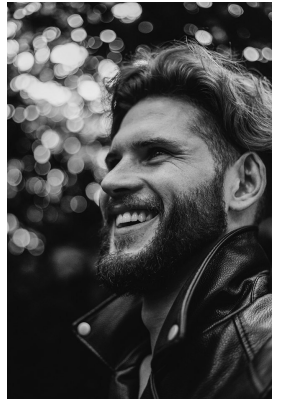

citizen

A Division Of Boss Models

TIAAN ENSLIN

Height: 180cm Chest: 89cm Waist: 80cm Shoe: 8 UK Hair: Brown Eyes: Blue/Green

citizen

A Division Of Boss Models

TIAAN ENSLIN

Height: 180cm Chest: 89cm Waist: 80cm Shoe: 8 UK Hair: Brown Eyes: Blue/Green