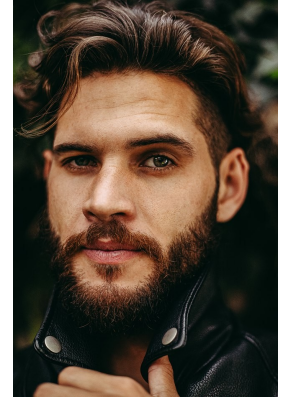

# citizen

A Division Of Boss Models

## TIAAN ENSLIN

Height: 180cm Chest: 89cm Waist: 80cm Shoe: 8 UK Hair: Brown Eyes: Blue/Green

**citizen**  
*A Division Of Boss Models*

**TIAAN ENSLIN**

Height: 180cm Chest: 89cm Waist: 80cm Shoe: 8 UK Hair: Brown Eyes: Blue/Green