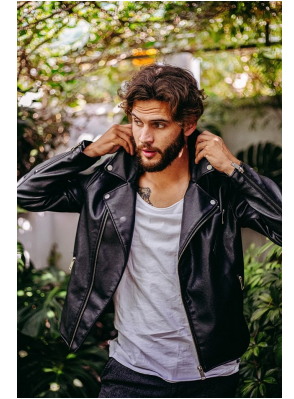

citizen

A Division Of Boss Models

TIAAN ENSLIN

Height: 180cm Chest: 89cm Waist: 80cm Shoe: 8 UK Hair: Brown Eyes: Blue/Green

citizen
A Division Of Boss Models

TIAAN ENSLIN

Height: 180cm Chest: 89cm Waist: 80cm Shoe: 8 UK Hair: Brown Eyes: Blue/Green