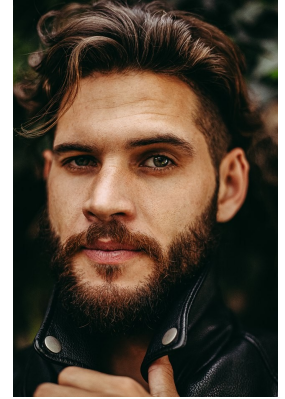

citizen

A Division Of Boss Models

TIAAN ENSLIN

Height: 180cm Chest: 89cm Waist: 80cm Shoe: 8 UK Hair: Brown Eyes: Blue/Green

citizen

A Division Of Boss Models

TIAAN ENSLIN

Height: 180cm Chest: 89cm Waist: 80cm Shoe: 8 UK Hair: Brown Eyes: Blue/Green