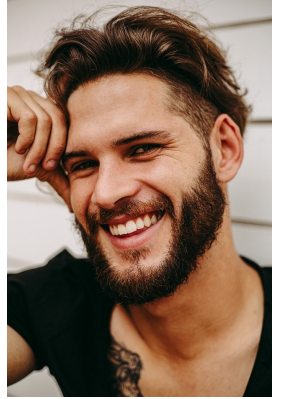

citizen

A Division Of Boss Models

TIAAN ENSLIN

Height: 180cm Chest: 89cm Waist: 80cm Shoe: 8 UK Hair: Brown Eyes: Blue/Green

citizen

A Division Of Boss Models

TIAAN ENSLIN

Height: 180cm Chest: 89cm Waist: 80cm Shoe: 8 UK Hair: Brown Eyes: Blue/Green