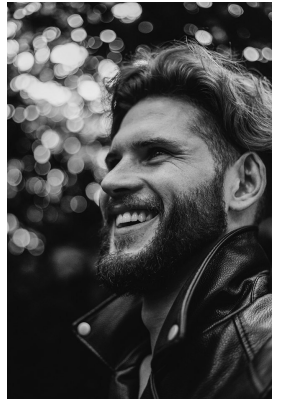

# citizen

A Division Of Boss Models

## TIAAN ENSLIN

Height: 180cm Chest: 89cm Waist: 80cm Shoe: 8 UK Hair: Brown Eyes: Blue/Green

**citizen**  
*A Division Of Boss Models*

**TIAAN ENSLIN**

Height: 180cm Chest: 89cm Waist: 80cm Shoe: 8 UK Hair: Brown Eyes: Blue/Green