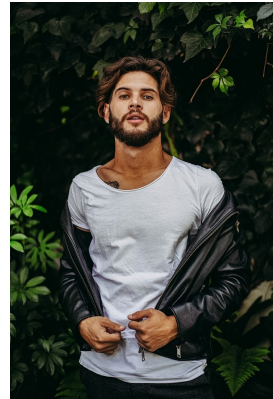

citizen

A Division Of Boss Models

TIAAN ENSLIN

Height: 180cm Chest: 89cm Waist: 80cm Shoe: 8 UK Hair: Brown Eyes: Blue/Green

citizen
A Division Of Boss Models

TIAAN ENSLIN

Height: 180cm Chest: 89cm Waist: 80cm Shoe: 8 UK Hair: Brown Eyes: Blue/Green