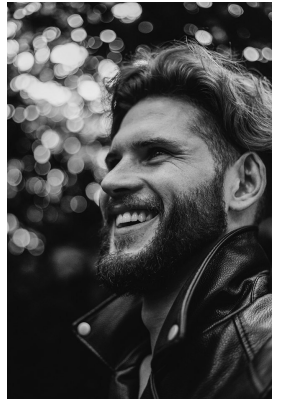

citizen

A Division Of Boss Models

TIAAN ENSLIN

Height: 180cm Chest: 89cm Waist: 80cm Shoe: 8 UK Hair: Brown Eyes: Blue/Green

citizen
A Division Of Boss Models

TIAAN ENSLIN

Height: 180cm Chest: 89cm Waist: 80cm Shoe: 8 UK Hair: Brown Eyes: Blue/Green