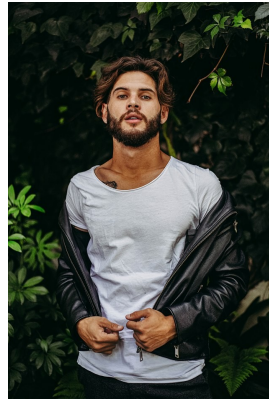

citizen

A Division Of Boss Models

TIAAN ENSLIN

Height: 180cm Chest: 89cm Waist: 80cm Shoe: 8 UK Hair: Brown Eyes: Blue/Green

citizen

A Division Of Boss Models

TIAAN ENSLIN

Height: 180cm Chest: 89cm Waist: 80cm Shoe: 8 UK Hair: Brown Eyes: Blue/Green