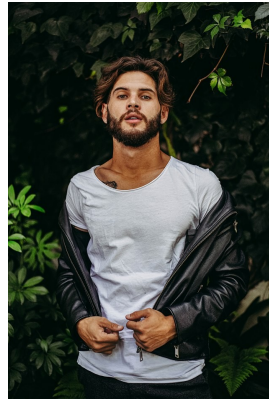

# citizen

A Division Of Boss Models

## TIAAN ENSLIN

Height: 180cm Chest: 89cm Waist: 80cm Shoe: 8 UK Hair: Brown Eyes: Blue/Green

**citizen**  
*A Division Of Boss Models*

**TIAAN ENSLIN**

Height: 180cm Chest: 89cm Waist: 80cm Shoe: 8 UK Hair: Brown Eyes: Blue/Green