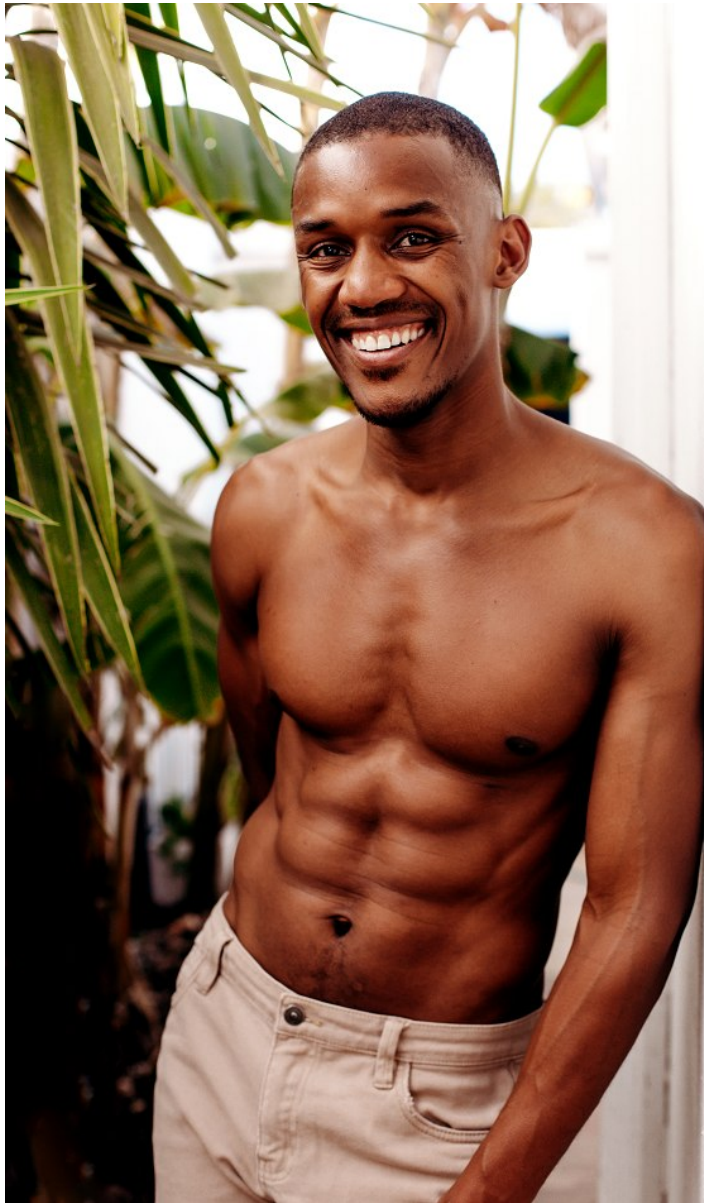

citizen
A Division Of Boss Models

KGOMOTSO MALAPANE

Height: 185cm Chest: 94cm Waist: 82cm Shoe: 10 UK Hair: Brown Eyes: Brown

KGOMOTSO MALAPANE

Height: 185cm Chest: 94cm Waist: 82cm Shoe: 10 UK Hair: Brown Eyes: Brown

KGOMOTSO MALAPANE

Height: 185cm Chest: 94cm Waist: 82cm Shoe: 10 UK Hair: Brown Eyes: Brown

KGOMOTSO MALAPANE

Height: 185cm Chest: 94cm Waist: 82cm Shoe: 10 UK Hair: Brown Eyes: Brown

KGOMOTSO MALAPANE

Height: 185cm Chest: 94cm Waist: 82cm Shoe: 10 UK Hair: Brown Eyes: Brown