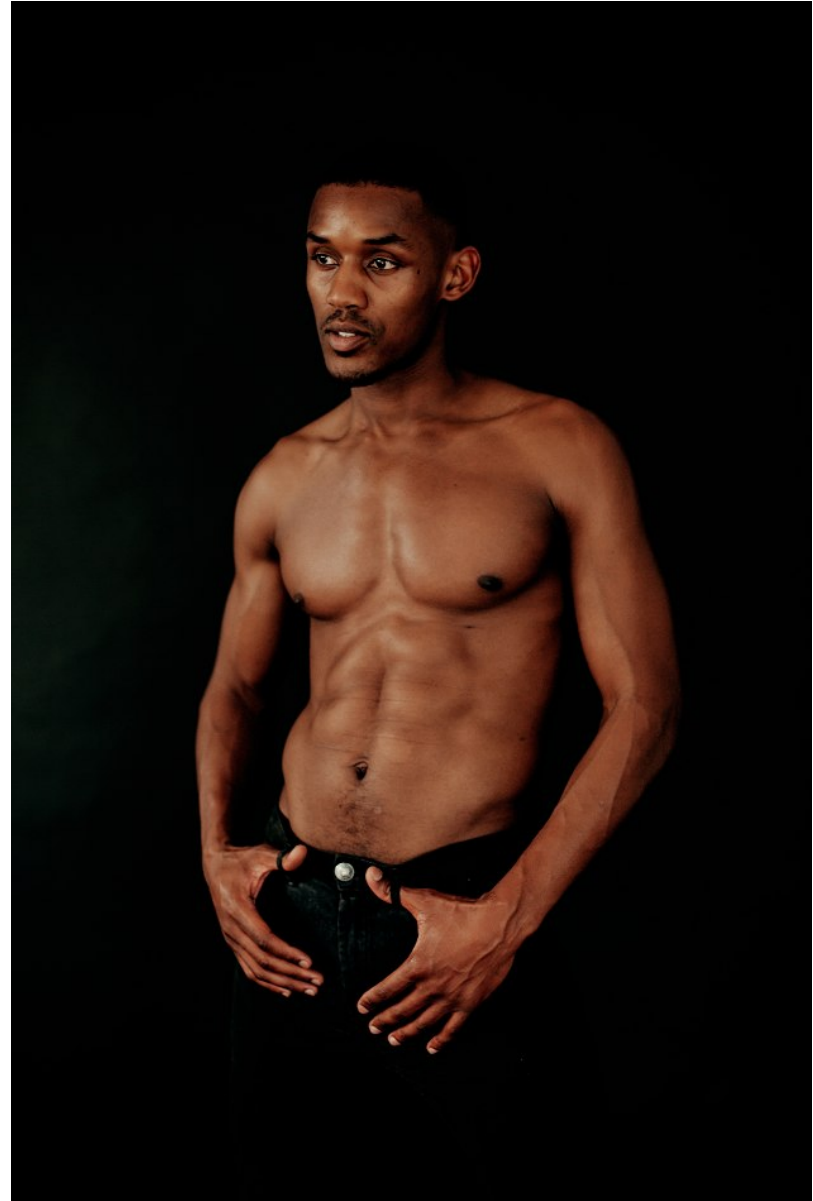

citizen
A Division Of Boss Models

KGOMOTSO MALAPANE

Height: 185cm Chest: 94cm Waist: 82cm Shoe: 10 UK Hair: Brown Eyes: Brown

KGOMOTSO MALAPANE

Height: 185cm Chest: 94cm Waist: 82cm Shoe: 10 UK Hair: Brown Eyes: Brown

citizen
A Division Of Boss Models

KGOMOTSO MALAPANE

Height: 185cm Chest: 94cm Waist: 82cm Shoe: 10 UK Hair: Brown Eyes: Brown