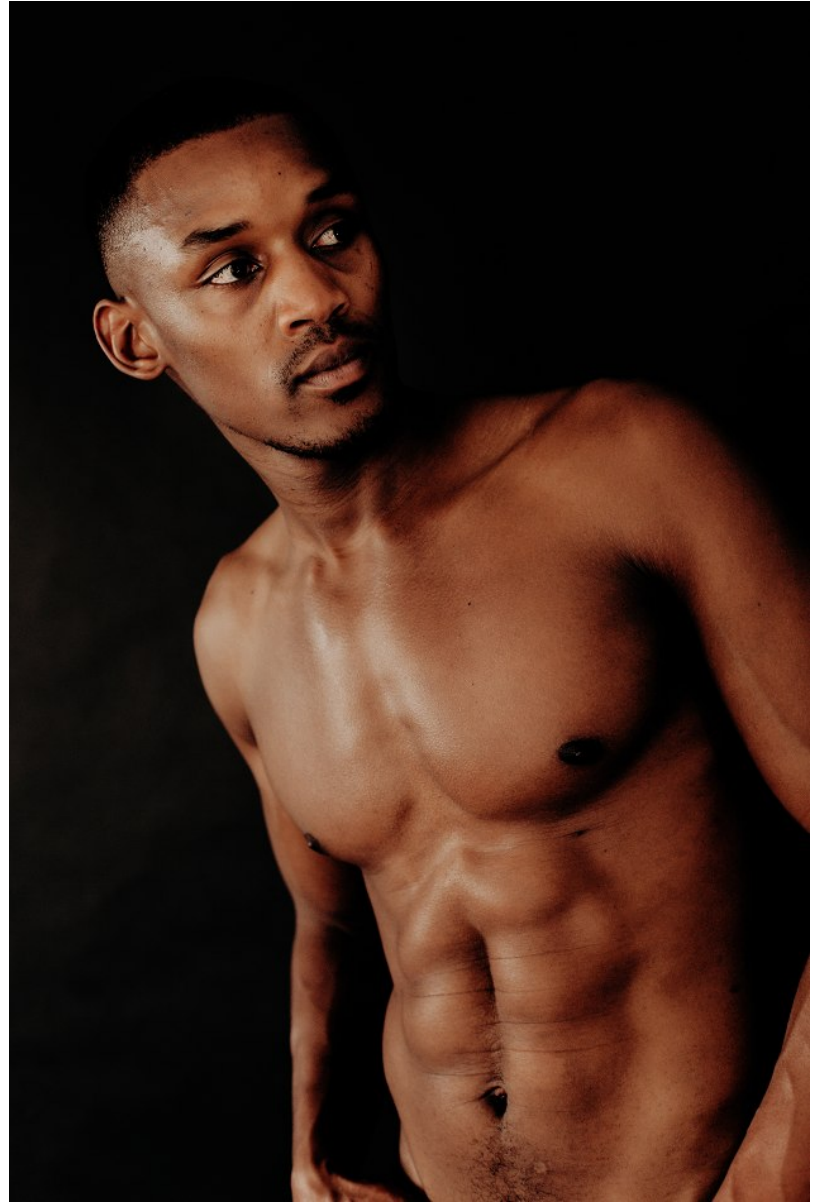

citizen
A Division Of Boss Models

KGOMOTSO MALAPANE

Height: 185cm Chest: 94cm Waist: 82cm Shoe: 10 UK Hair: Brown Eyes: Brown

KGOMOTSO MALAPANE

Height: 185cm Chest: 94cm Waist: 82cm Shoe: 10 UK Hair: Brown Eyes: Brown

KGOMOTSO MALAPANE

Height: 185cm Chest: 94cm Waist: 82cm Shoe: 10 UK Hair: Brown Eyes: Brown

KGOMOTSO MALAPANE

Height: 185cm Chest: 94cm Waist: 82cm Shoe: 10 UK Hair: Brown Eyes: Brown

KGOMOTSO MALAPANE

Height: 185cm Chest: 94cm Waist: 82cm Shoe: 10 UK Hair: Brown Eyes: Brown