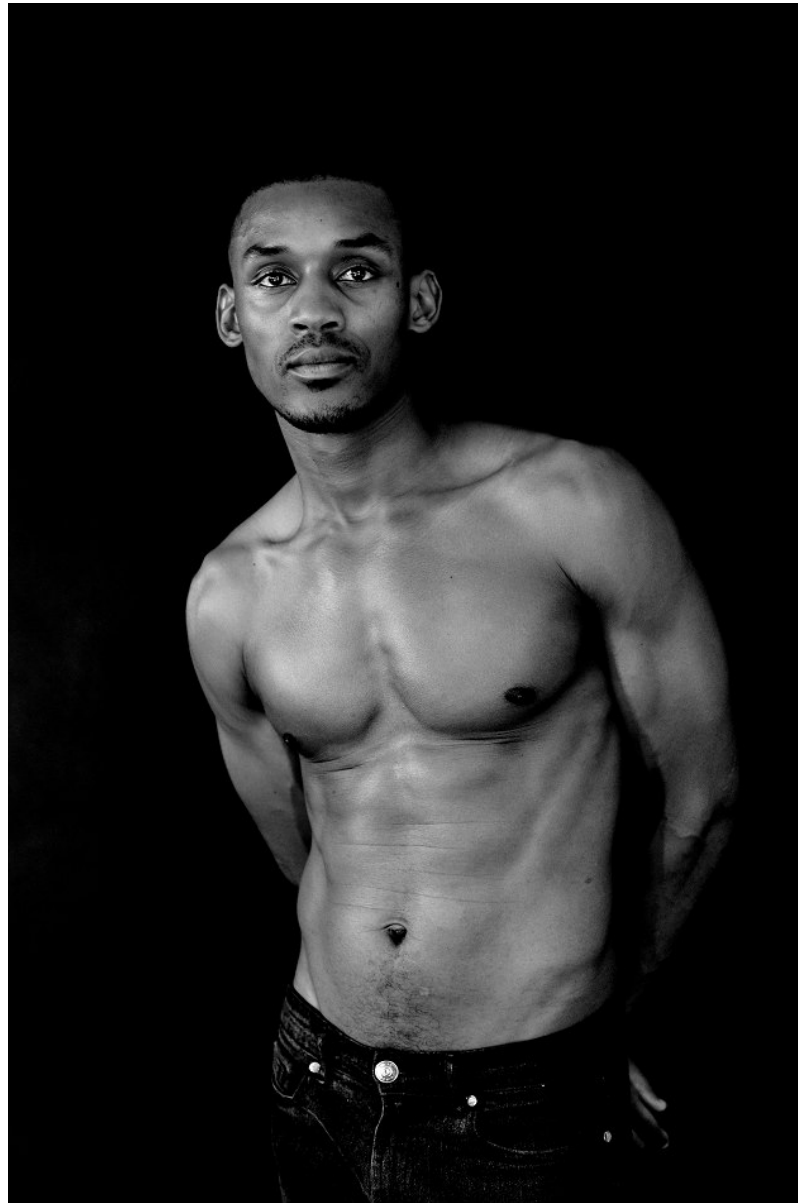

citizen
A Division Of Boss Models

KGOMOTSO MALAPANE

Height: 185cm Chest: 94cm Waist: 82cm Shoe: 10 UK Hair: Brown Eyes: Brown

KGOMOTSO MALAPANE

Height: 185cm Chest: 94cm Waist: 82cm Shoe: 10 UK Hair: Brown Eyes: Brown

KGOMOTSO MALAPANE

Height: 185cm Chest: 94cm Waist: 82cm Shoe: 10 UK Hair: Brown Eyes: Brown

KGOMOTSO MALAPANE

Height: 185cm Chest: 94cm Waist: 82cm Shoe: 10 UK Hair: Brown Eyes: Brown

KGOMOTSO MALAPANE

Height: 185cm Chest: 94cm Waist: 82cm Shoe: 10 UK Hair: Brown Eyes: Brown