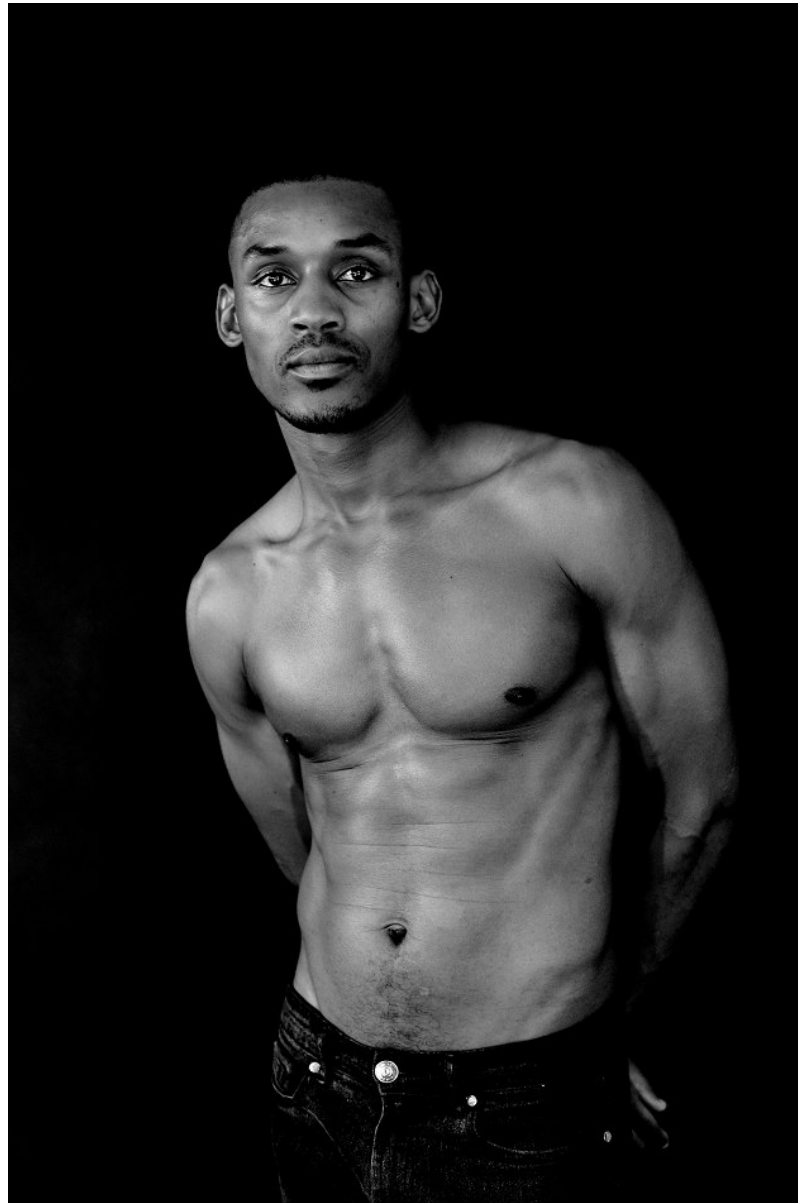

citizen
A Division Of Boss Models

KGOMOTSO MALAPANE

Height: 185cm Chest: 94cm Waist: 82cm Shoe: 10 UK Hair: Brown Eyes: Brown

KGOMOTSO MALAPANE

Height: 185cm Chest: 94cm Waist: 82cm Shoe: 10 UK Hair: Brown Eyes: Brown

citizen
A Division Of Boss Models

KGOMOTSO MALAPANE

Height: 185cm Chest: 94cm Waist: 82cm Shoe: 10 UK Hair: Brown Eyes: Brown