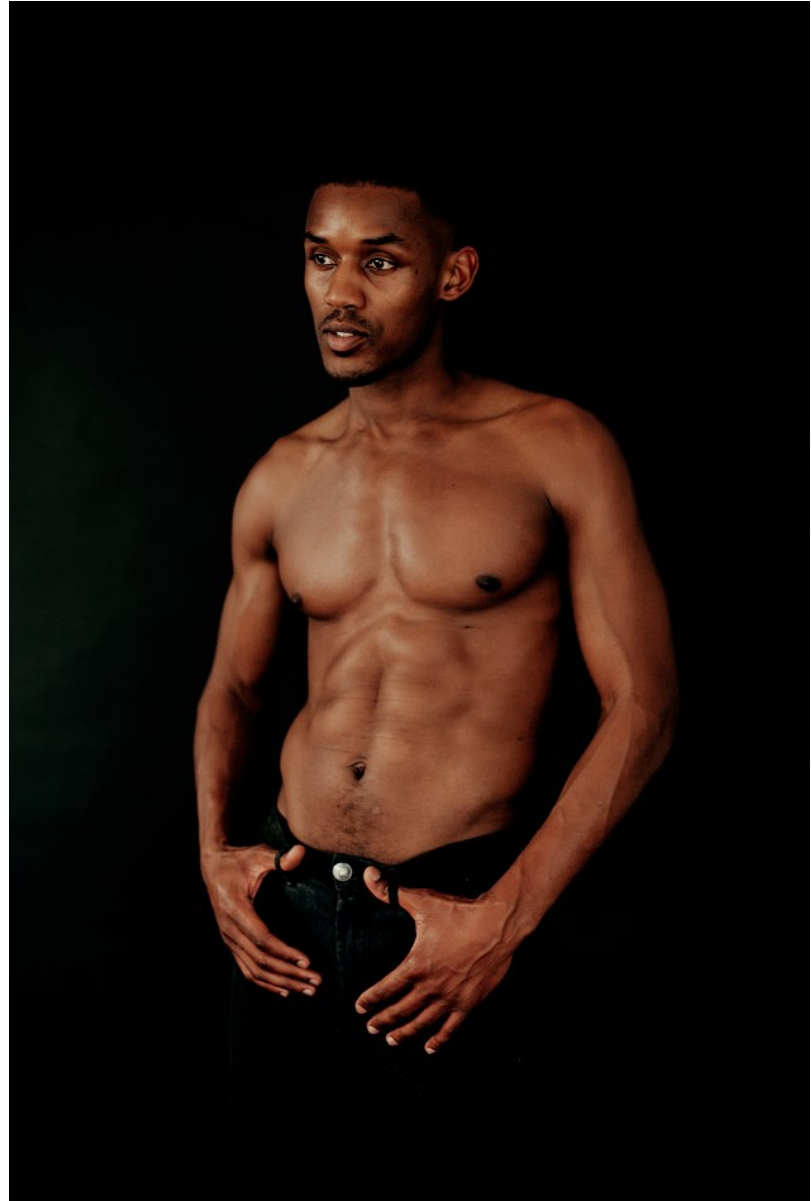

citizen
A Division Of Boss Models

KGOMOTSO MALAPANE

Height: 185cm Chest: 94cm Waist: 82cm Shoe: 10 UK Hair: Brown Eyes: Brown

KGOMOTSO MALAPANE

Height: 185cm Chest: 94cm Waist: 82cm Shoe: 10 UK Hair: Brown Eyes: Brown

KGOMOTSO MALAPANE

Height: 185cm Chest: 94cm Waist: 82cm Shoe: 10 UK Hair: Brown Eyes: Brown

KGOMOTSO MALAPANE

Height: 185cm Chest: 94cm Waist: 82cm Shoe: 10 UK Hair: Brown Eyes: Brown

KGOMOTSO MALAPANE

Height: 185cm Chest: 94cm Waist: 82cm Shoe: 10 UK Hair: Brown Eyes: Brown