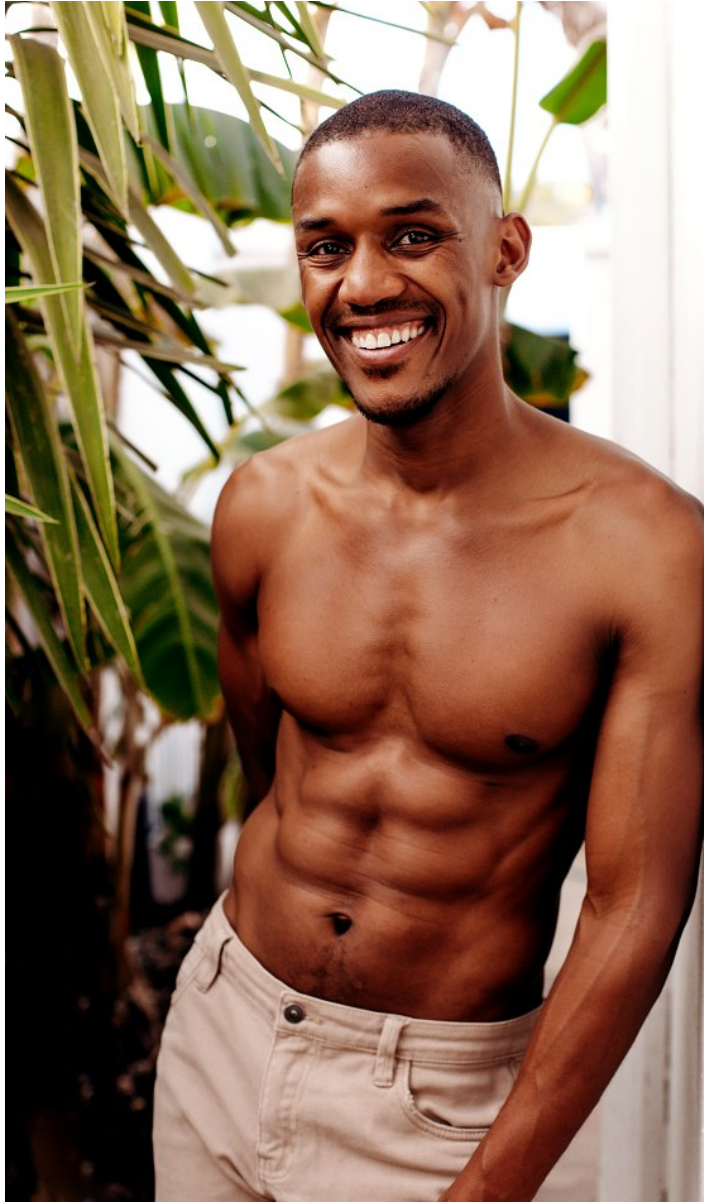

citizen
A Division Of Boss Models

KGOMOTSO MALAPANE

Height: 185cm Chest: 94cm Waist: 82cm Shoe: 10 UK Hair: Brown Eyes: Brown

KGOMOTSO MALAPANE

Height: 185cm Chest: 94cm Waist: 82cm Shoe: 10 UK Hair: Brown Eyes: Brown

KGOMOTSO MALAPANE

Height: 185cm Chest: 94cm Waist: 82cm Shoe: 10 UK Hair: Brown Eyes: Brown

KGOMOTSO MALAPANE

Height: 185cm Chest: 94cm Waist: 82cm Shoe: 10 UK Hair: Brown Eyes: Brown

KGOMOTSO MALAPANE

Height: 185cm Chest: 94cm Waist: 82cm Shoe: 10 UK Hair: Brown Eyes: Brown