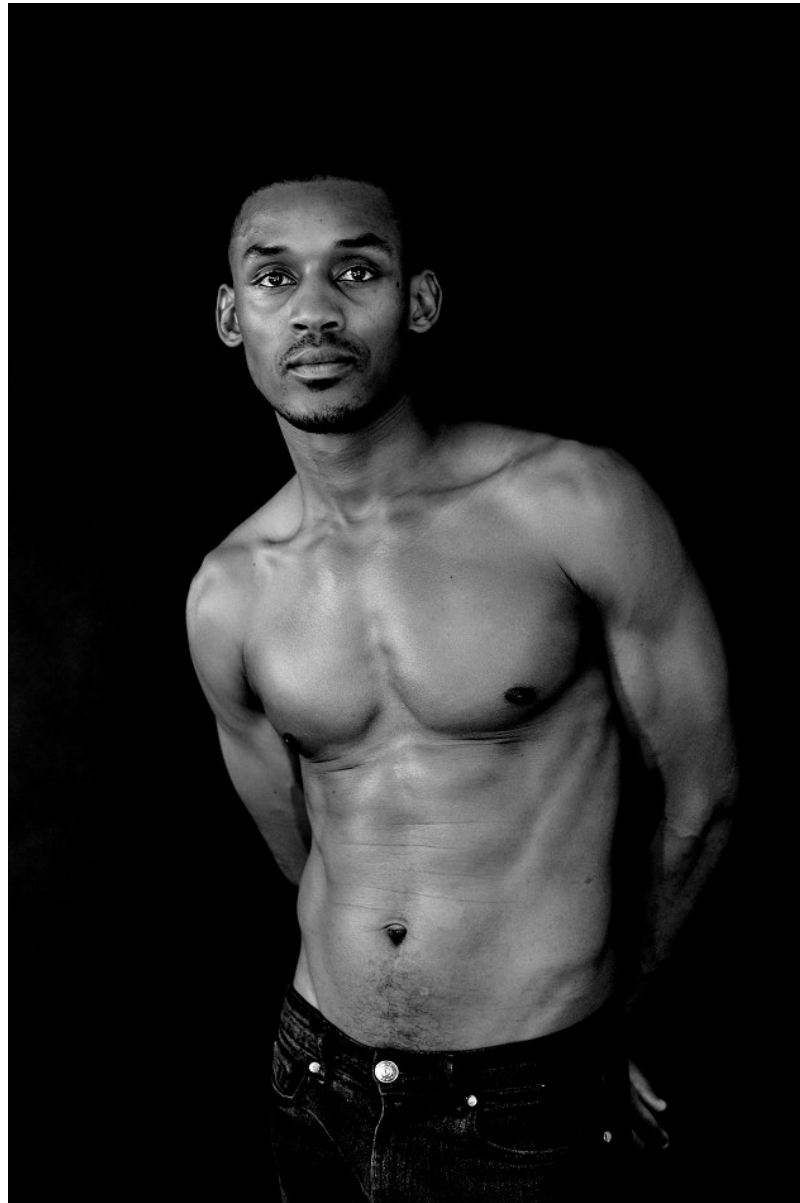

citizen
A Division Of Boss Models

KGOMOTSO MALAPANE

Height: 185cm Chest: 94cm Waist: 82cm Shoe: 10 UK Hair: Brown Eyes: Brown

KGOMOTSO MALAPANE

Height: 185cm Chest: 94cm Waist: 82cm Shoe: 10 UK Hair: Brown Eyes: Brown

KGOMOTSO MALAPANE

Height: 185cm Chest: 94cm Waist: 82cm Shoe: 10 UK Hair: Brown Eyes: Brown

KGOMOTSO MALAPANE

Height: 185cm Chest: 94cm Waist: 82cm Shoe: 10 UK Hair: Brown Eyes: Brown

KGOMOTSO MALAPANE

Height: 185cm Chest: 94cm Waist: 82cm Shoe: 10 UK Hair: Brown Eyes: Brown