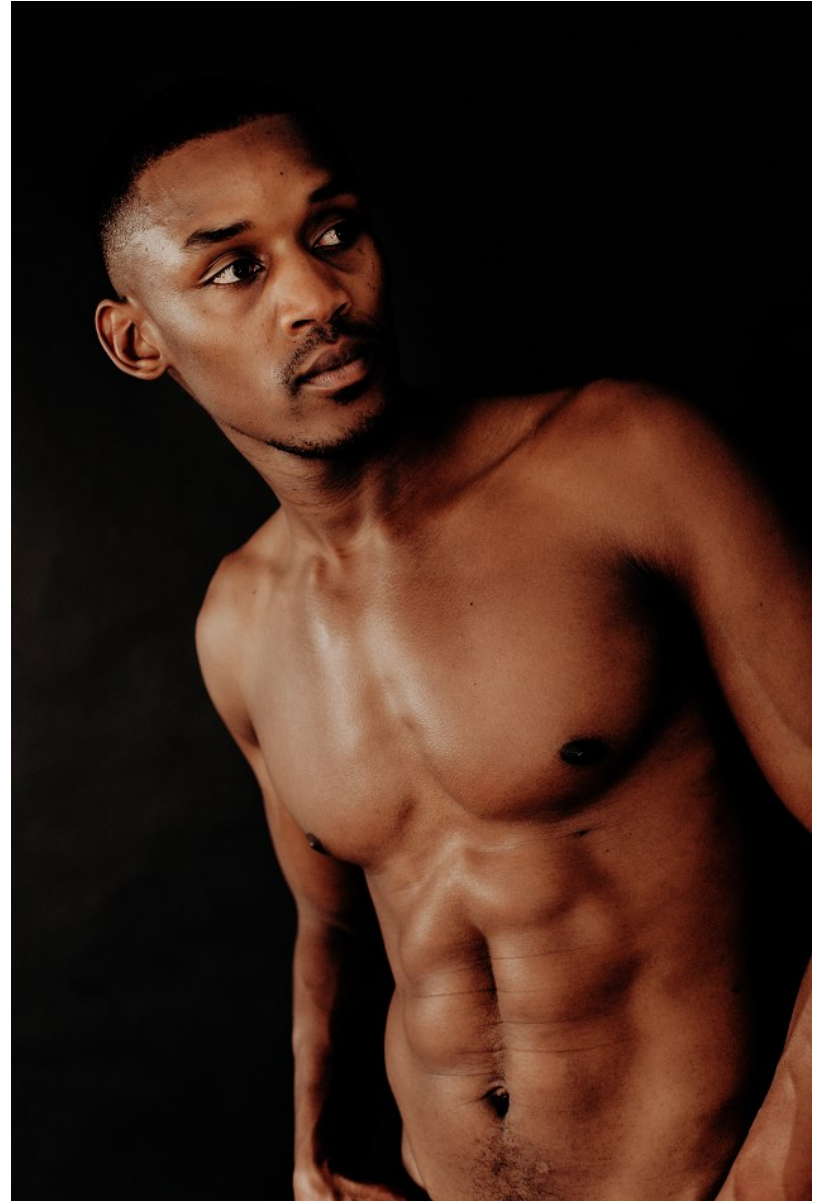

citizen
A Division Of Boss Models

KGOMOTSO MALAPANE

Height: 185cm Chest: 94cm Waist: 82cm Shoe: 10 UK Hair: Brown Eyes: Brown

KGOMOTSO MALAPANE

Height: 185cm Chest: 94cm Waist: 82cm Shoe: 10 UK Hair: Brown Eyes: Brown

KGOMOTSO MALAPANE

Height: 185cm Chest: 94cm Waist: 82cm Shoe: 10 UK Hair: Brown Eyes: Brown

KGOMOTSO MALAPANE

Height: 185cm Chest: 94cm Waist: 82cm Shoe: 10 UK Hair: Brown Eyes: Brown

KGOMOTSO MALAPANE

Height: 185cm Chest: 94cm Waist: 82cm Shoe: 10 UK Hair: Brown Eyes: Brown