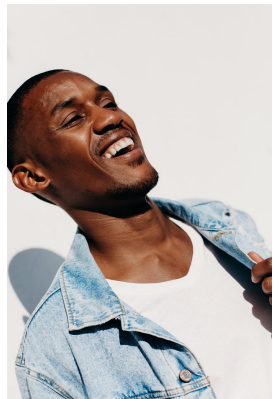

**citizen**  
*A Division Of Boss Models*

**KGOMOTSO MALAPANE**

Height: 185cm Chest: 94cm Waist: 82cm Shoe: 10 UK Hair: Brown Eyes: Brown

**citizen**  
*A Division Of Boss Models*

**KGOMOTSO MALAPANE**

Height: 185cm Chest: 94cm Waist: 82cm Shoe: 10 UK Hair: Brown Eyes: Brown