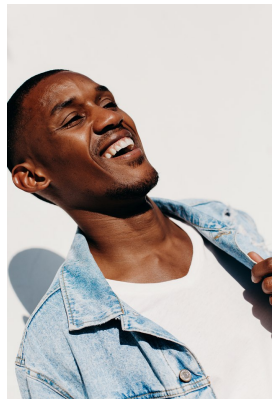

citizen

A Division Of Boss Models

KGOMOTSO MALAPANE

Height: 185cm Chest: 94cm Waist: 82cm Shoe: 10 UK Hair: Brown Eyes: Brown

citizen
A Division Of Boss Models

KGOMOTSO MALAPANE

Height: 185cm Chest: 94cm Waist: 82cm Shoe: 10 UK Hair: Brown Eyes: Brown