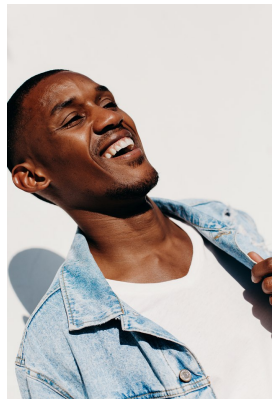

citizen
A Division Of Boss Models

KGOMOTSO MALAPANE

Height: 185cm Chest: 94cm Waist: 82cm Shoe: 10 UK Hair: Brown Eyes: Brown

citizen
A Division Of Boss Models

KGOMOTSO MALAPANE

Height: 185cm Chest: 94cm Waist: 82cm Shoe: 10 UK Hair: Brown Eyes: Brown