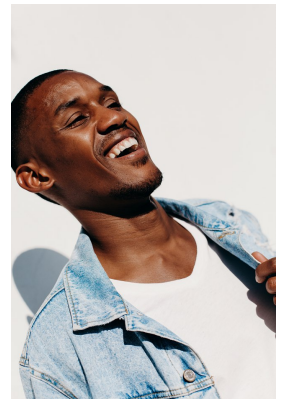

citizen
A Division Of Boss Models

KGOMOTSO MALAPANE

Height: 185cm Chest: 94cm Waist: 82cm Shoe: 10 UK Hair: Brown Eyes: Brown

citizen
A Division Of Boss Models

KGOMOTSO MALAPANE

Height: 185cm Chest: 94cm Waist: 82cm Shoe: 10 UK Hair: Brown Eyes: Brown