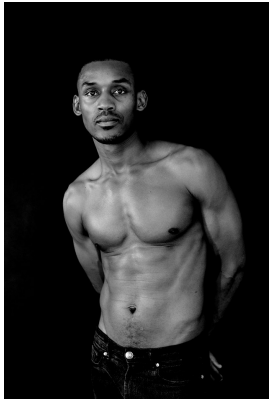

citizen
A Division Of Boss Models

KGOMOTSO MALAPANE

Height: 185cm Chest: 94cm Waist: 82cm Shoe: 10 UK Hair: Brown Eyes: Brown

citizen
A Division Of Boss Models

KGOMOTSO MALAPANE

Height: 185cm Chest: 94cm Waist: 82cm Shoe: 10 UK Hair: Brown Eyes: Brown