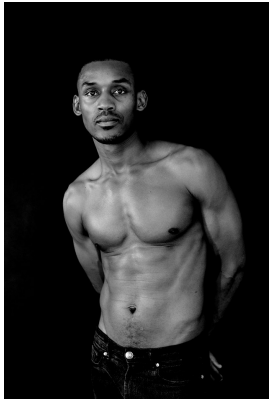

citizen

A Division Of Boss Models

KGOMOTSO MALAPANE

Height: 185cm Chest: 94cm Waist: 82cm Shoe: 10 UK Hair: Brown Eyes: Brown

citizen
A Division Of Boss Models

KGOMOTSO MALAPANE

Height: 185cm Chest: 94cm Waist: 82cm Shoe: 10 UK Hair: Brown Eyes: Brown