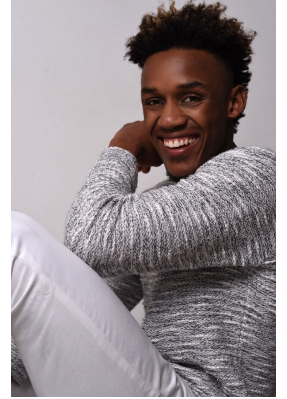

citizen
A Division Of Boss Models

KGOMOTSO MALAPANE

Height: 185cm Chest: 94cm Waist: 82cm Shoe: 10 UK Hair: Brown Eyes: Brown

citizen
A Division Of Boss Models

KGOMOTSO MALAPANE

Height: 185cm Chest: 94cm Waist: 82cm Shoe: 10 UK Hair: Brown Eyes: Brown