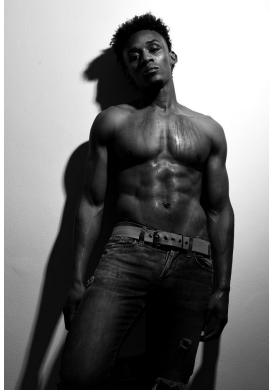

**citizen**  
*A Division Of Boss Models*

**KGOMOTSO MALAPANE**

Height: 185cm Chest: 94cm Waist: 82cm Shoe: 10 UK Hair: Brown Eyes: Brown

**citizen**  
*A Division Of Boss Models*

**KGOMOTSO MALAPANE**

Height: 185cm Chest: 94cm Waist: 82cm Shoe: 10 UK Hair: Brown Eyes: Brown