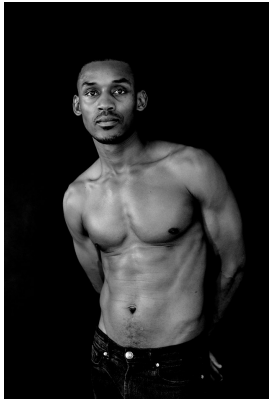

**citizen**  
*A Division Of Boss Models*

**KGOMOTSO MALAPANE**

Height: 185cm Chest: 94cm Waist: 82cm Shoe: 10 UK Hair: Brown Eyes: Brown

**citizen**  
*A Division Of Boss Models*

**KGOMOTSO MALAPANE**

Height: 185cm Chest: 94cm Waist: 82cm Shoe: 10 UK Hair: Brown Eyes: Brown