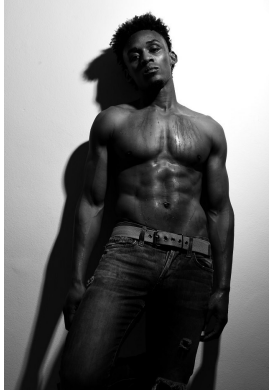

citizen
A Division Of Boss Models

KGOMOTSO MALAPANE

Height: 185cm Chest: 94cm Waist: 82cm Shoe: 10 UK Hair: Brown Eyes: Brown

citizen
A Division Of Boss Models

KGOMOTSO MALAPANE

Height: 185cm Chest: 94cm Waist: 82cm Shoe: 10 UK Hair: Brown Eyes: Brown