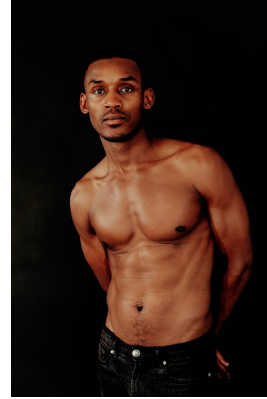

citizen
A Division Of Boss Models

KGOMOTSO MALAPANE

Height: 185cm Chest: 94cm Waist: 82cm Shoe: 10 UK Hair: Brown Eyes: Brown

citizen
A Division Of Boss Models

KGOMOTSO MALAPANE

Height: 185cm Chest: 94cm Waist: 82cm Shoe: 10 UK Hair: Brown Eyes: Brown