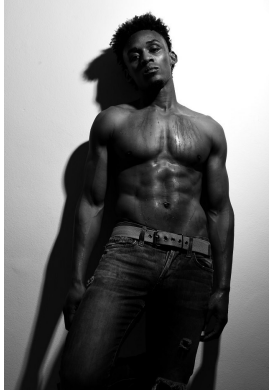

citizen

A Division Of Boss Models

KGOMOTSO MALAPANE

Height: 185cm Chest: 94cm Waist: 82cm Shoe: 10 UK Hair: Brown Eyes: Brown

citizen
A Division Of Boss Models

KGOMOTSO MALAPANE

Height: 185cm Chest: 94cm Waist: 82cm Shoe: 10 UK Hair: Brown Eyes: Brown