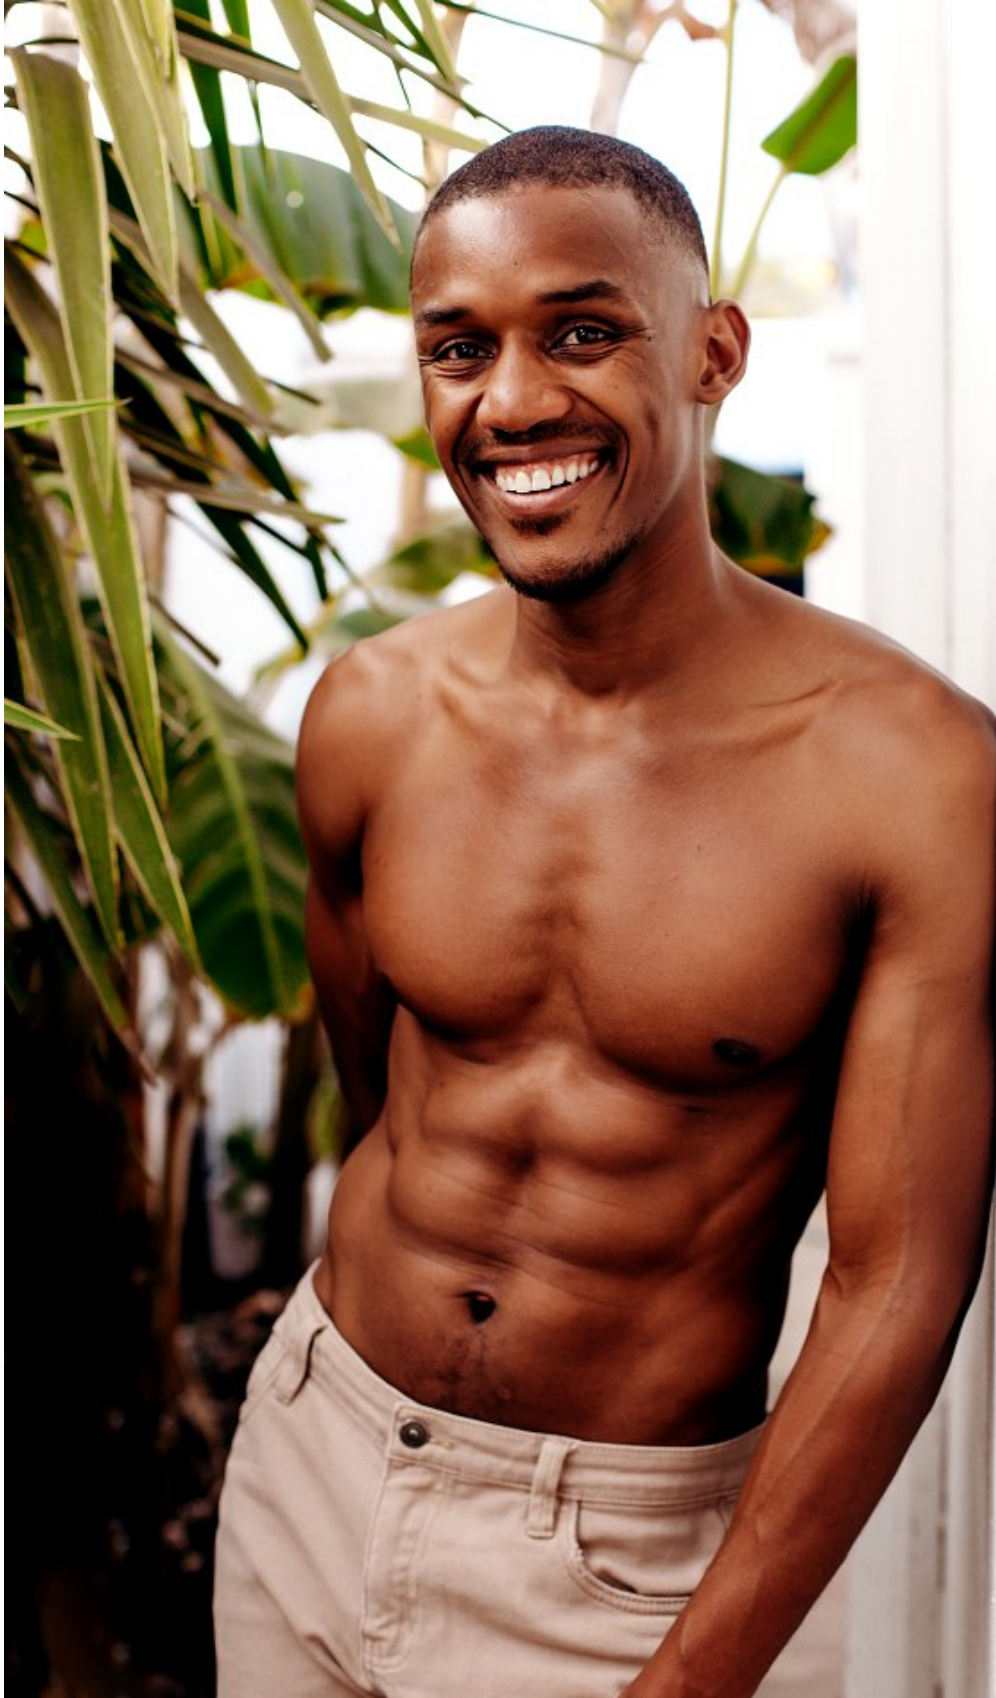

citizen
A Division Of Boss Models

KGOMOTSO MALAPANE

Height: 185cm Chest: 94cm Waist: 82cm Shoe: 10 UK Hair: Brown Eyes: Brown

citizen
A Division Of Boss Models

KGOMOTSO MALAPANE

Height: 185cm Chest: 94cm Waist: 82cm Shoe: 10 UK Hair: Brown Eyes: Brown