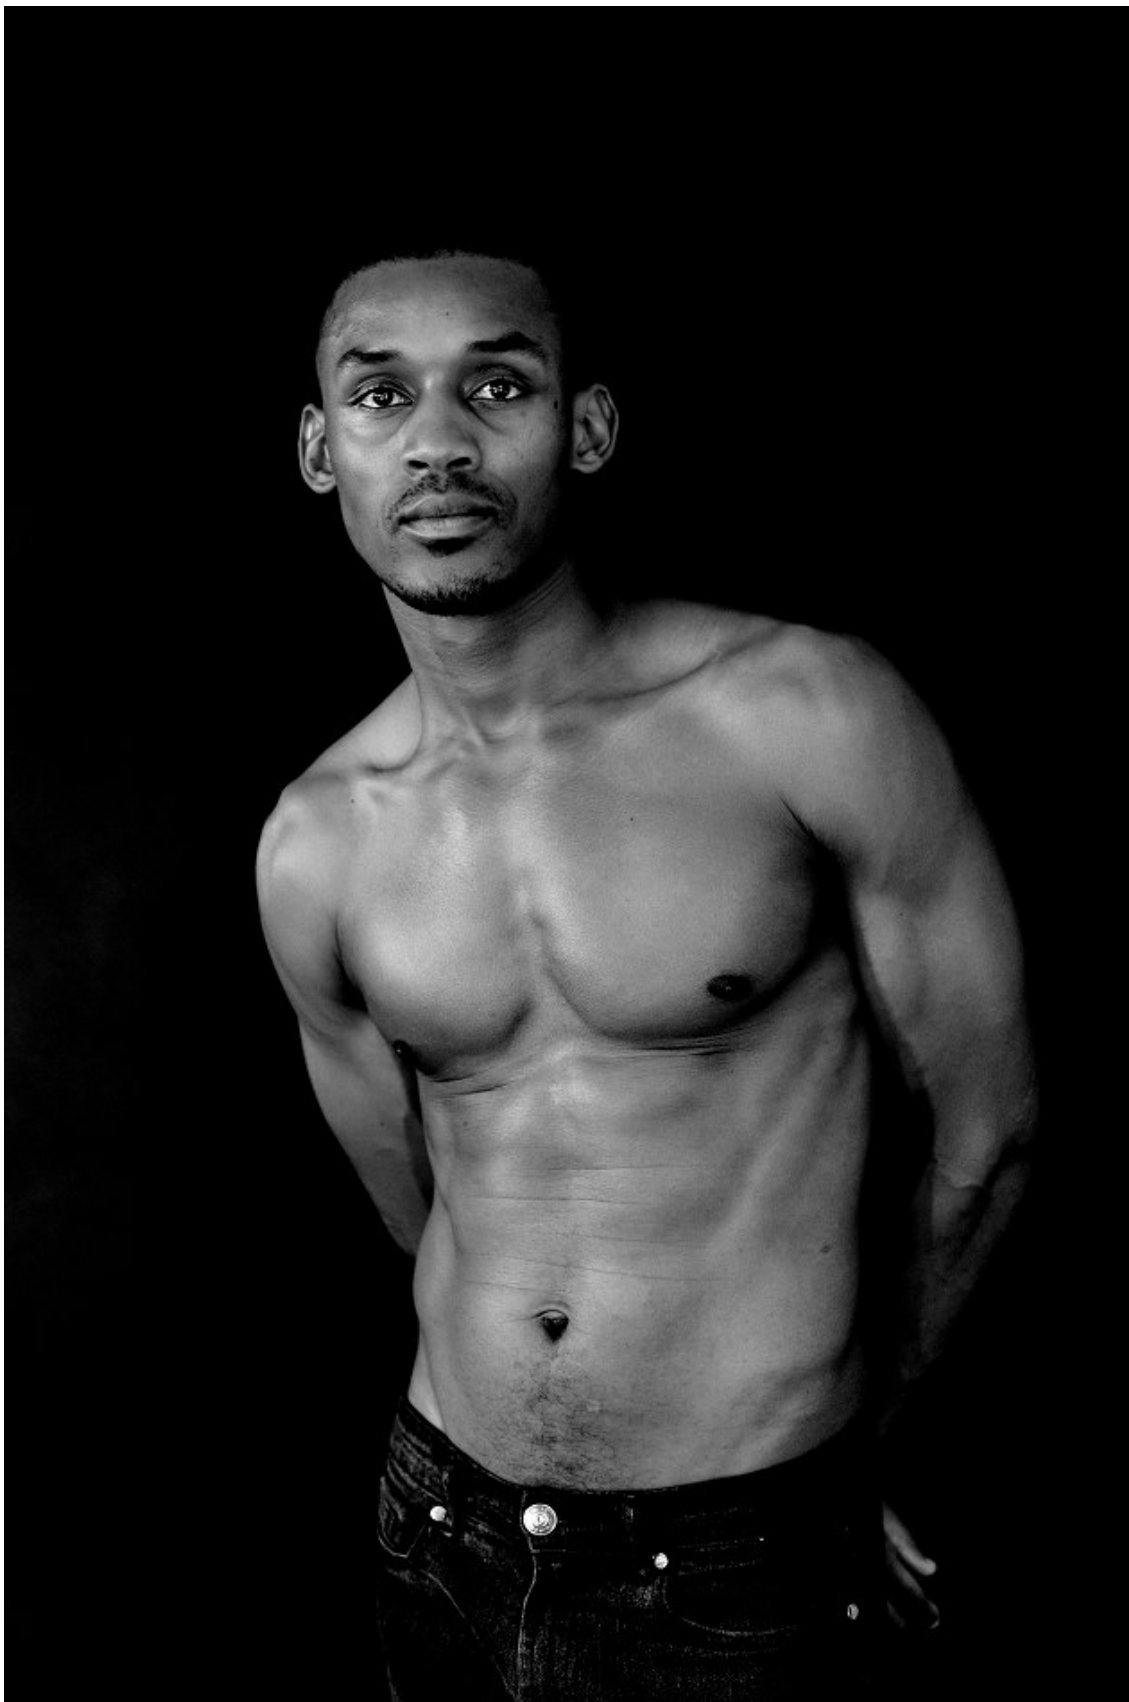

citizen
A Division Of Boss Models

KGOMOTSO MALAPANE

Height: 185cm Chest: 94cm Waist: 82cm Shoe: 10 UK Hair: Brown Eyes: Brown

citizen
A Division Of Boss Models

KGOMOTSO MALAPANE

Height: 185cm Chest: 94cm Waist: 82cm Shoe: 10 UK Hair: Brown Eyes: Brown