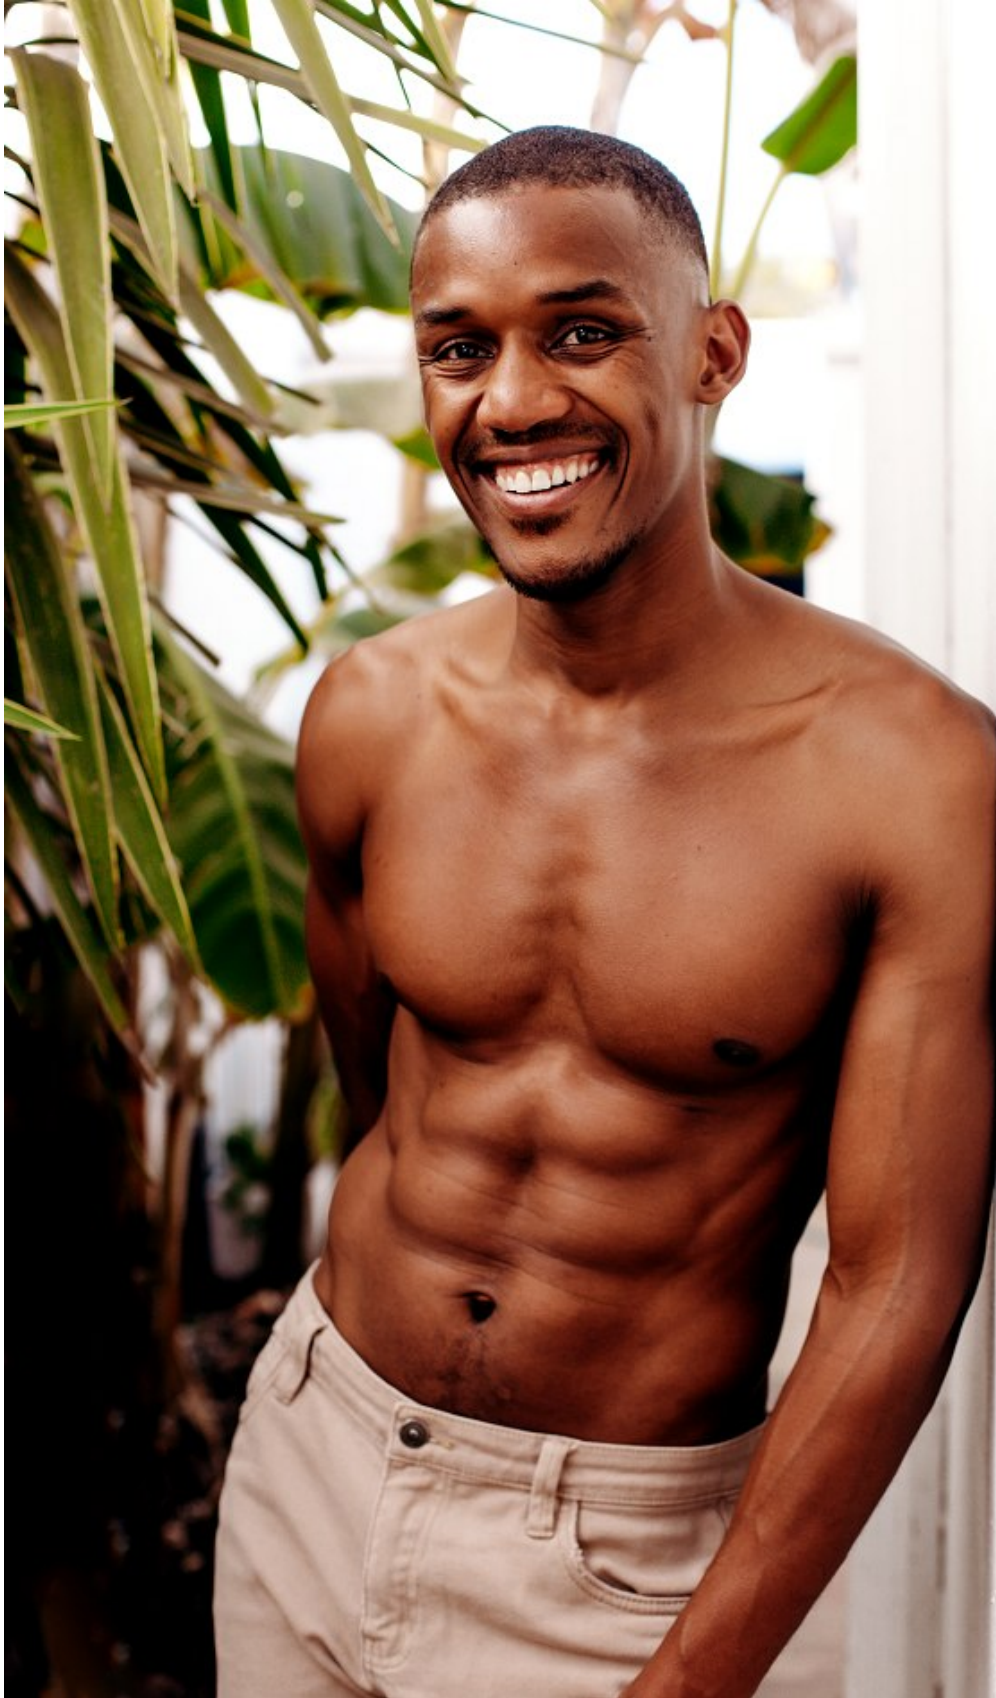

**citizen**  
*A Division Of Boss Models*

**KGOMOTSO MALAPANE**

Height: 185cm Chest: 94cm Waist: 82cm Shoe: 10 UK Hair: Brown Eyes: Brown

**citizen**  
*A Division Of Boss Models*

**KGOMOTSO MALAPANE**

Height: 185cm Chest: 94cm Waist: 82cm Shoe: 10 UK Hair: Brown Eyes: Brown