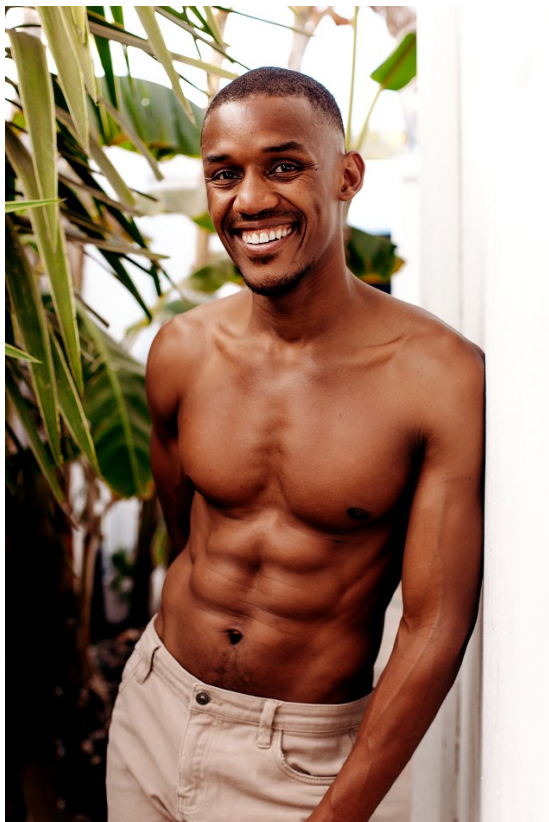

citizen
A Division Of Boss Models

KGOMOTSO MALAPANE

Height: 185cm Chest: 94cm Waist: 82cm Shoe: 10 UK Hair: Brown Eyes: Brown

citizen
A Division Of Boss Models

KGOMOTSO MALAPANE

Height: 185cm Chest: 94cm Waist: 82cm Shoe: 10 UK Hair: Brown Eyes: Brown

KGOMOTSO MALAPANE

Height: 185cm Chest: 94cm Waist: 82cm Shoe: 10 UK Hair: Brown Eyes: Brown

citizen
A Division Of Boss Models

KGOMOTSO MALAPANE

Height: 185cm Chest: 94cm Waist: 82cm Shoe: 10 UK Hair: Brown Eyes: Brown

citizen
A Division Of Boss Models

KGOMOTSO MALAPANE

Height: 185cm Chest: 94cm Waist: 82cm Shoe: 10 UK Hair: Brown Eyes: Brown