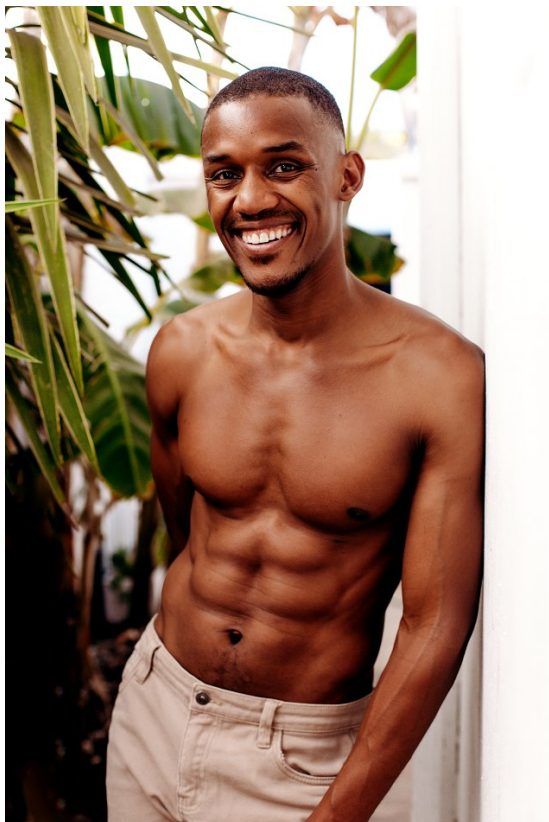

**citizen**  
*A Division Of Boss Models*

**KGOMOTSO MALAPANE**

Height: 185cm Chest: 94cm Waist: 82cm Shoe: 10 UK Hair: Brown Eyes: Brown

**citizen**  
*A Division Of Boss Models*

**KGOMOTSO MALAPANE**

Height: 185cm Chest: 94cm Waist: 82cm Shoe: 10 UK Hair: Brown Eyes: Brown

**KGOMOTSO MALAPANE**

Height: 185cm Chest: 94cm Waist: 82cm Shoe: 10 UK Hair: Brown Eyes: Brown

**citizen**  
*A Division Of Boss Models*

**KGOMOTSO MALAPANE**

Height: 185cm Chest: 94cm Waist: 82cm Shoe: 10 UK Hair: Brown Eyes: Brown

**citizen**  
*A Division Of Boss Models*

**KGOMOTSO MALAPANE**

Height: 185cm Chest: 94cm Waist: 82cm Shoe: 10 UK Hair: Brown Eyes: Brown