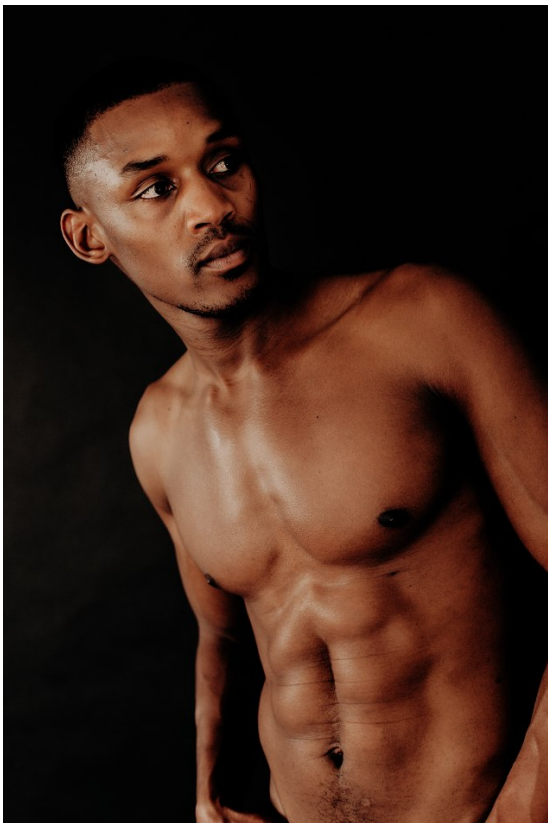

citizen
A Division Of Boss Models

KGOMOTSO MALAPANE

Height: 185cm Chest: 94cm Waist: 82cm Shoe: 10 UK Hair: Brown Eyes: Brown

citizen
A Division Of Boss Models

KGOMOTSO MALAPANE

Height: 185cm Chest: 94cm Waist: 82cm Shoe: 10 UK Hair: Brown Eyes: Brown

KGOMOTSO MALAPANE

Height: 185cm Chest: 94cm Waist: 82cm Shoe: 10 UK Hair: Brown Eyes: Brown

citizen
A Division Of Boss Models

KGOMOTSO MALAPANE

Height: 185cm Chest: 94cm Waist: 82cm Shoe: 10 UK Hair: Brown Eyes: Brown

citizen
A Division Of Boss Models

KGOMOTSO MALAPANE

Height: 185cm Chest: 94cm Waist: 82cm Shoe: 10 UK Hair: Brown Eyes: Brown