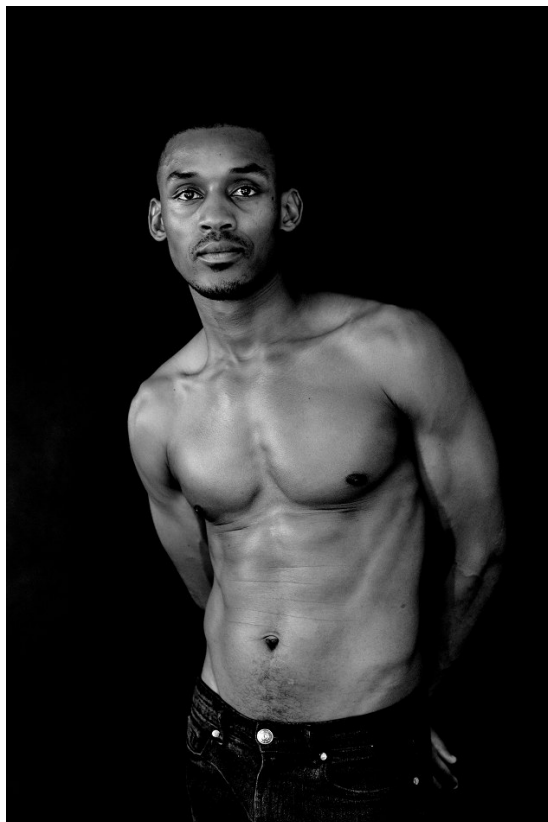

citizen
A Division Of Boss Models

KGOMOTSO MALAPANE

Height: 185cm Chest: 94cm Waist: 82cm Shoe: 10 UK Hair: Brown Eyes: Brown

citizen
A Division Of Boss Models

KGOMOTSO MALAPANE

Height: 185cm Chest: 94cm Waist: 82cm Shoe: 10 UK Hair: Brown Eyes: Brown

KGOMOTSO MALAPANE

Height: 185cm Chest: 94cm Waist: 82cm Shoe: 10 UK Hair: Brown Eyes: Brown

citizen
A Division Of Boss Models

KGOMOTSO MALAPANE

Height: 185cm Chest: 94cm Waist: 82cm Shoe: 10 UK Hair: Brown Eyes: Brown

citizen
A Division Of Boss Models

KGOMOTSO MALAPANE

Height: 185cm Chest: 94cm Waist: 82cm Shoe: 10 UK Hair: Brown Eyes: Brown