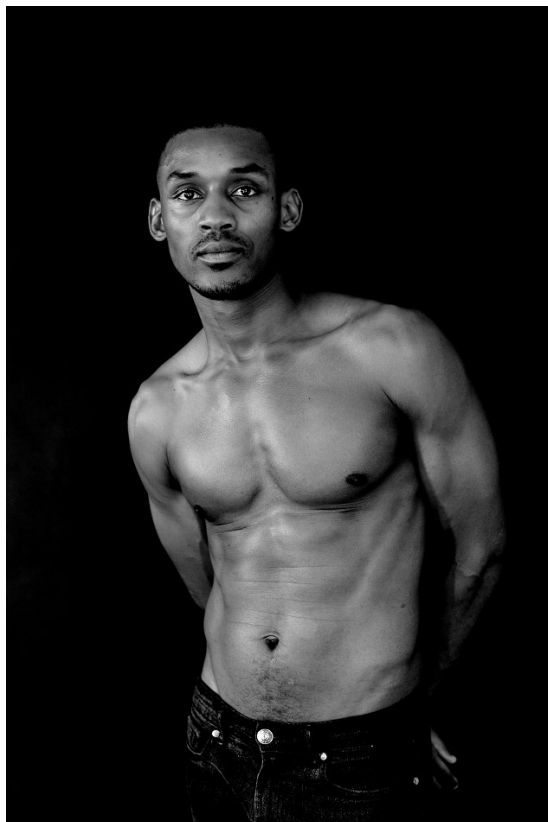

**citizen**  
*A Division Of Boss Models*

**KGOMOTSO MALAPANE**

Height: 185cm Chest: 94cm Waist: 82cm Shoe: 10 UK Hair: Brown Eyes: Brown

**citizen**  
*A Division Of Boss Models*

**KGOMOTSO MALAPANE**

Height: 185cm Chest: 94cm Waist: 82cm Shoe: 10 UK Hair: Brown Eyes: Brown

**KGOMOTSO MALAPANE**

Height: 185cm Chest: 94cm Waist: 82cm Shoe: 10 UK Hair: Brown Eyes: Brown

**citizen**  
*A Division Of Boss Models*

**KGOMOTSO MALAPANE**

Height: 185cm Chest: 94cm Waist: 82cm Shoe: 10 UK Hair: Brown Eyes: Brown

**citizen**  
*A Division Of Boss Models*

**KGOMOTSO MALAPANE**

Height: 185cm Chest: 94cm Waist: 82cm Shoe: 10 UK Hair: Brown Eyes: Brown