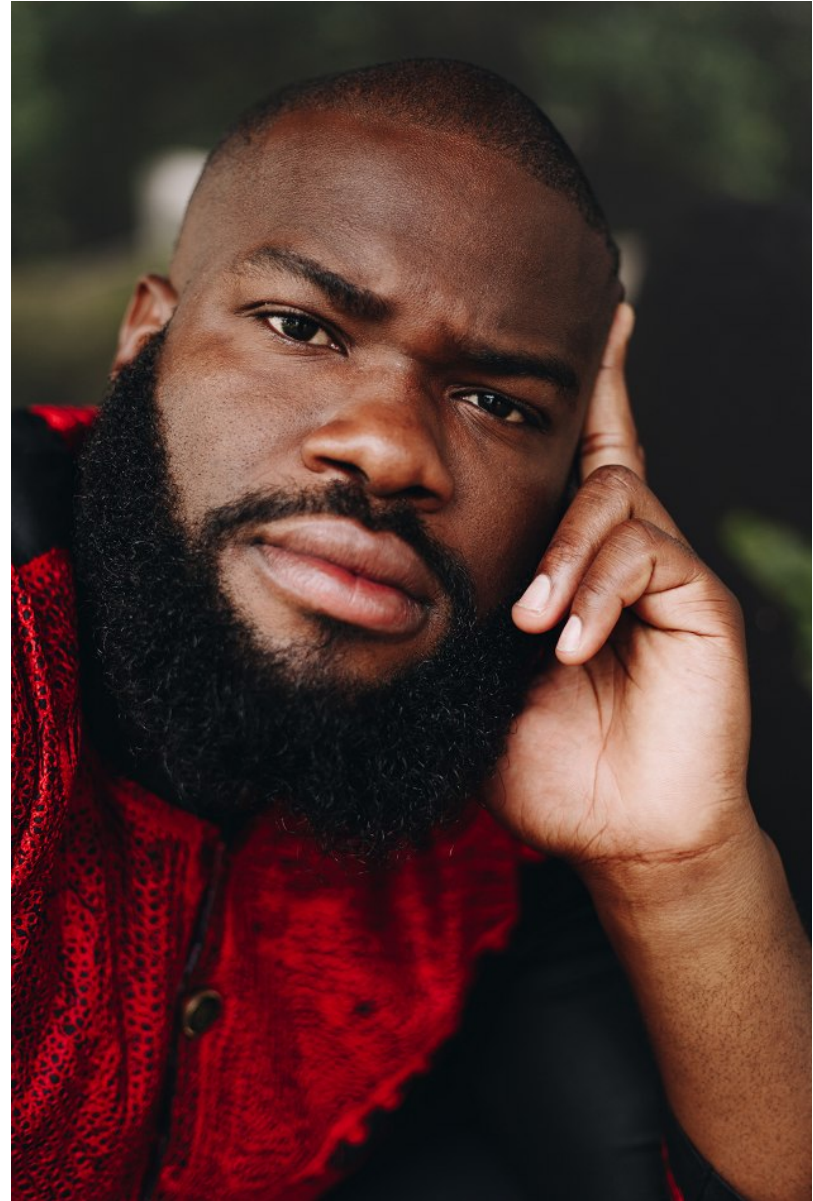

RANDOLPH ODINAKA

Height: 191cm Chest: 126cm Waist: 122cm Suit: 42 R Shoe: 14 UK Hair: Black Eyes: Brown