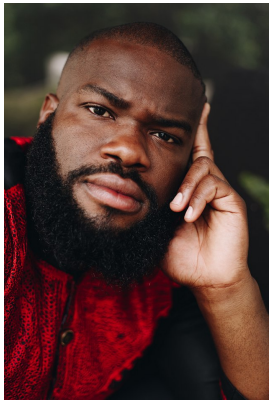

**citizen**  
*A Division Of Boss Models*

**RANDOLPH ODINAKA**

Height: 191cm Chest: 126cm Waist: 122cm Suit: 42 R Shoe: 14 UK Hair: Black Eyes: Brown

**citizen**  
*A Division Of Boss Models*

**RANDOLPH ODINAKA**

Height: 191cm Chest: 126cm Waist: 122cm Suit: 42 R Shoe: 14 UK Hair: Black Eyes: Brown