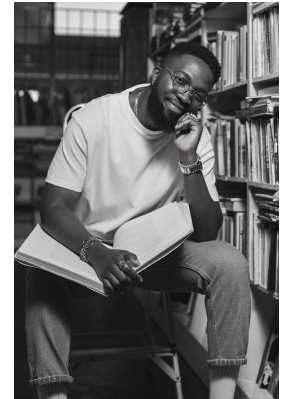

# **citizen**

*A Division Of Boss Models*

## **ANDY TAMB**

Height: 183cm Chest: 105cm Waist: 94cm Suit: 36 L Shoe: 10 UK Hair: Black Eyes: Brown

**citizen**  
*A Division Of Boss Models*

**ANDY TAMB**

Height: 183cm Chest: 105cm Waist: 94cm Suit: 36 L Shoe: 10 UK Hair: Black Eyes: Brown