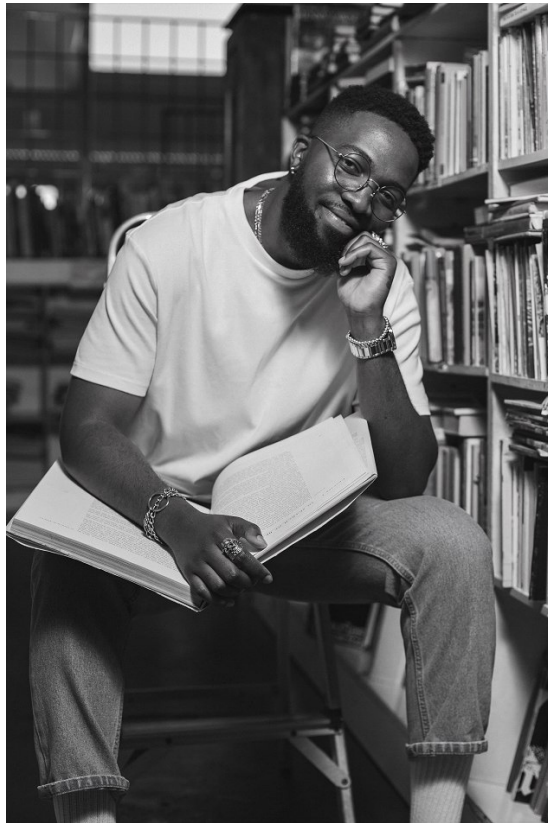

citizen
A Division Of Boss Models

ANDY TAMB

Height: 183cm Chest: 105cm Waist: 94cm Suit: 36 L Shoe: 10 UK Hair: Black Eyes: Brown

citizen
A Division Of Boss Models

ANDY TAMB

Height: 183cm Chest: 105cm Waist: 94cm Suit: 36 L Shoe: 10 UK Hair: Black Eyes: Brown