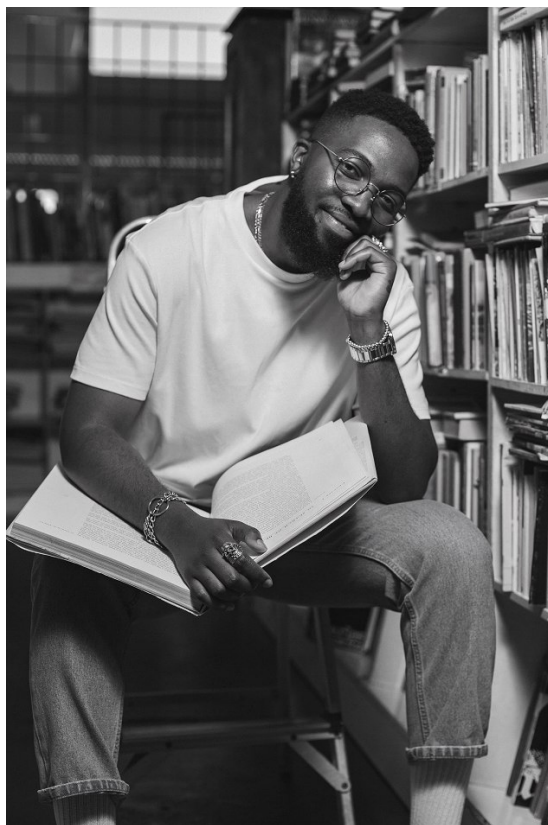

citizen
A Division Of Boss Models

ANDY TAMB

Height: 183cm Chest: 105cm Waist: 94cm Suit: 36 L Shoe: 10 UK Hair: Black Eyes: Brown

citizen
A Division Of Boss Models

ANDY TAMB

Height: 183cm Chest: 105cm Waist: 94cm Suit: 36 L Shoe: 10 UK Hair: Black Eyes: Brown