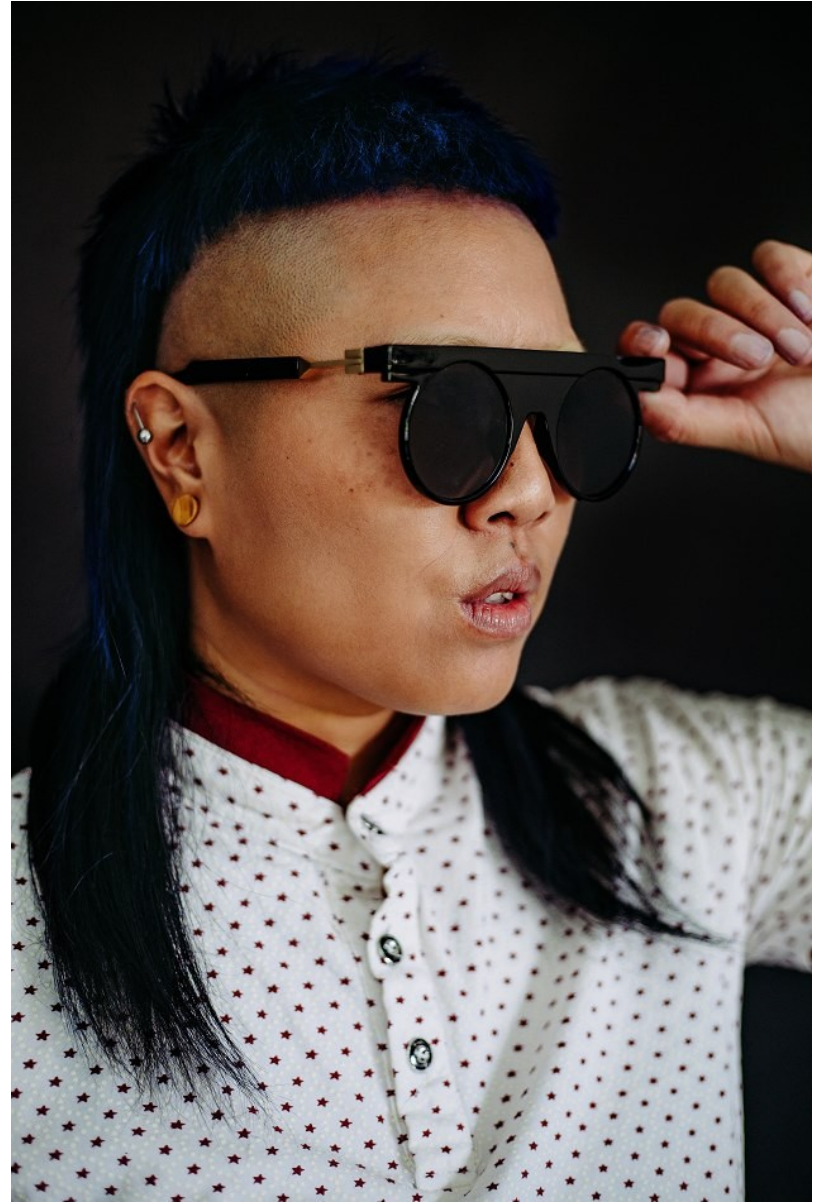

**citizen**  
*A Division Of Boss Models*

**SOPHIA LEE**

Height: 169cm Bust: 96cm Waist: 78cm Hips: 96cm Shoe: 6 UK Hair: Red Eyes: Brown

**SOPHIA LEE**

Height: 169cm Bust: 96cm Waist: 78cm Hips: 96cm Shoe: 6 UK Hair: Red Eyes: Brown

**SOPHIA LEE**

Height: 169cm Bust: 96cm Waist: 78cm Hips: 96cm Shoe: 6 UK Hair: Red Eyes: Brown

**SOPHIA LEE**

Height: 169cm Bust: 96cm Waist: 78cm Hips: 96cm Shoe: 6 UK Hair: Red Eyes: Brown

**SOPHIA LEE**

Height: 169cm Bust: 96cm Waist: 78cm Hips: 96cm Shoe: 6 UK Hair: Red Eyes: Brown

**SOPHIA LEE**

Height: 169cm Bust: 96cm Waist: 78cm Hips: 96cm Shoe: 6 UK Hair: Red Eyes: Brown

**citizen**  
*A Division Of Boss Models*