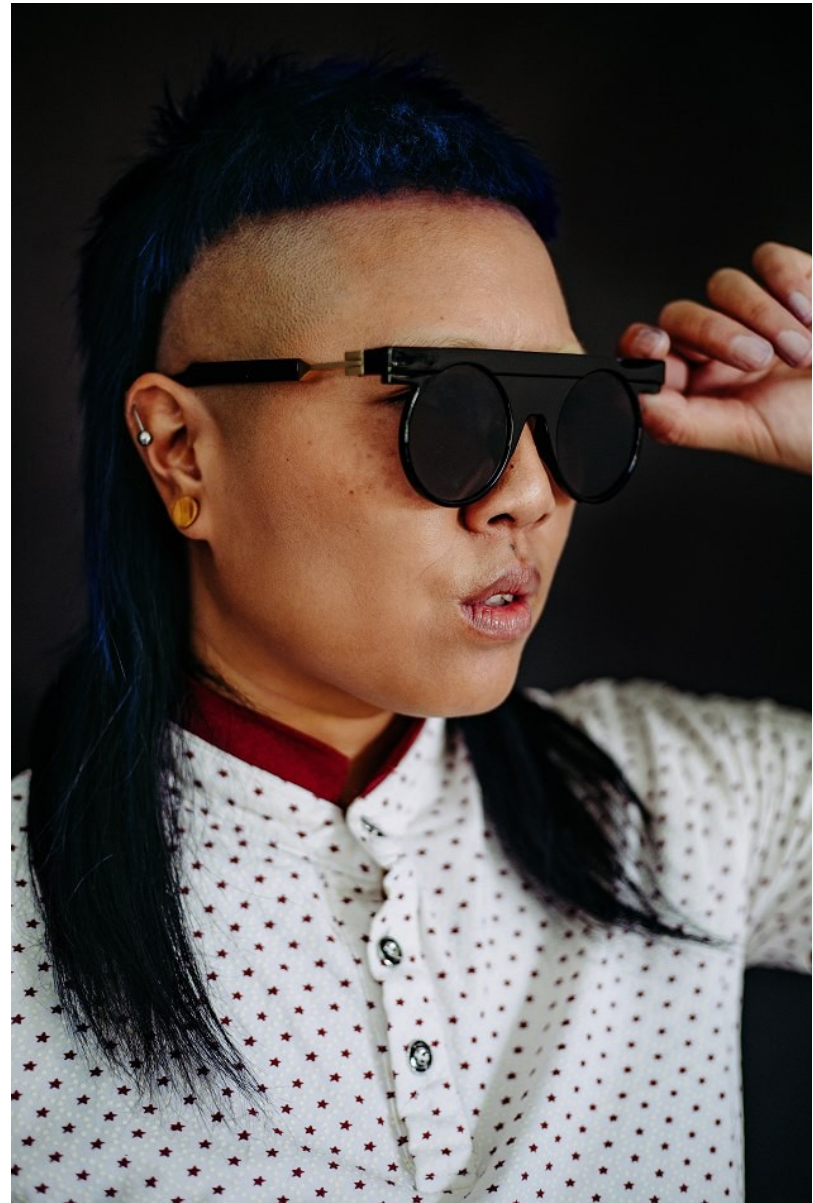

citizen
A Division Of Boss Models

SOPHIA LEE

Height: 169cm Bust: 96cm Waist: 78cm Hips: 96cm Shoe: 6 UK Hair: Red Eyes: Brown

SOPHIA LEE

Height: 169cm Bust: 96cm Waist: 78cm Hips: 96cm Shoe: 6 UK Hair: Red Eyes: Brown

SOPHIA LEE

Height: 169cm Bust: 96cm Waist: 78cm Hips: 96cm Shoe: 6 UK Hair: Red Eyes: Brown

SOPHIA LEE

Height: 169cm Bust: 96cm Waist: 78cm Hips: 96cm Shoe: 6 UK Hair: Red Eyes: Brown

SOPHIA LEE

Height: 169cm Bust: 96cm Waist: 78cm Hips: 96cm Shoe: 6 UK Hair: Red Eyes: Brown

SOPHIA LEE

Height: 169cm Bust: 96cm Waist: 78cm Hips: 96cm Shoe: 6 UK Hair: Red Eyes: Brown

citizen
A Division Of Boss Models

SOPHIA LEE

Height: 169cm Bust: 96cm Waist: 78cm Hips: 96cm Shoe: 6 UK Hair: Red Eyes: Brown