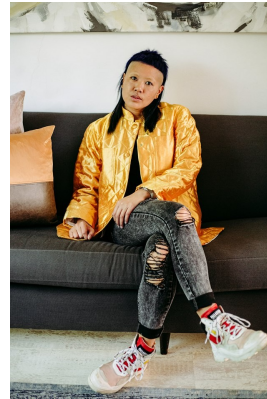

# **citizen**

*A Division Of Boss Models*

## **SOPHIA LEE**

Height: 169cm Bust: 96cm Waist: 78cm Hips: 96cm Shoe: 6 UK Hair: Red Eyes: Brown

**citizen**  
*A Division Of Boss Models*

**SOPHIA LEE**

Height: 169cm Bust: 96cm Waist: 78cm Hips: 96cm Shoe: 6 UK Hair: Red Eyes: Brown