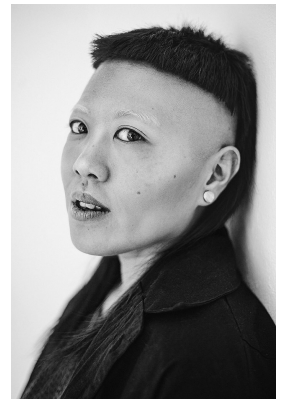

citizen

A Division Of Boss Models

SOPHIA LEE

Height: 169cm Bust: 96cm Waist: 78cm Hips: 96cm Shoe: 6 UK Hair: Red Eyes: Brown

citizen
A Division Of Boss Models

SOPHIA LEE

Height: 169cm Bust: 96cm Waist: 78cm Hips: 96cm Shoe: 6 UK Hair: Red Eyes: Brown