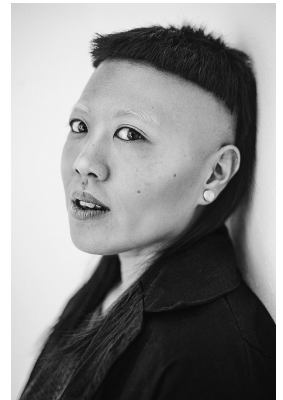

# **citizen**

*A Division Of Boss Models*

## **SOPHIA LEE**

Height: 169cm Bust: 96cm Waist: 78cm Hips: 96cm Shoe: 6 UK Hair: Red Eyes: Brown

**citizen**  
*A Division Of Boss Models*

**SOPHIA LEE**

Height: 169cm Bust: 96cm Waist: 78cm Hips: 96cm Shoe: 6 UK Hair: Red Eyes: Brown