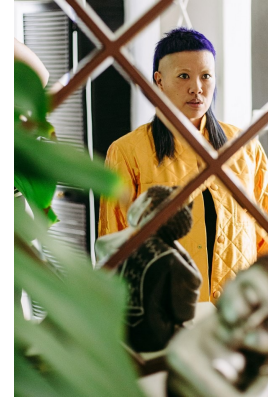

# **citizen**

*A Division Of Boss Models*

## **SOPHIA LEE**

Height: 169cm Bust: 96cm Waist: 78cm Hips: 96cm Shoe: 6 UK Hair: Red Eyes: Brown

**citizen**  
*A Division Of Boss Models*

**SOPHIA LEE**

Height: 169cm Bust: 96cm Waist: 78cm Hips: 96cm Shoe: 6 UK Hair: Red Eyes: Brown