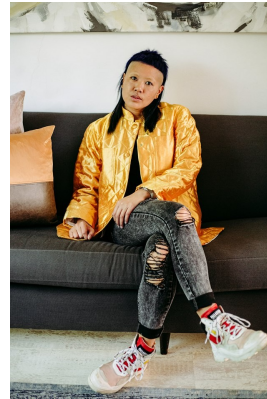

citizen

A Division Of Boss Models

SOPHIA LEE

Height: 169cm Bust: 96cm Waist: 78cm Hips: 96cm Shoe: 6 UK Hair: Red Eyes: Brown

citizen
A Division Of Boss Models

SOPHIA LEE

Height: 169cm Bust: 96cm Waist: 78cm Hips: 96cm Shoe: 6 UK Hair: Red Eyes: Brown