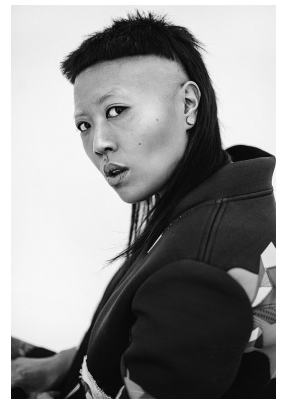

citizen

A Division Of Boss Models

SOPHIA LEE

Height: 169cm Bust: 96cm Waist: 78cm Hips: 96cm Shoe: 6 UK Hair: Red Eyes: Brown

citizen
A Division Of Boss Models

SOPHIA LEE

Height: 169cm Bust: 96cm Waist: 78cm Hips: 96cm Shoe: 6 UK Hair: Red Eyes: Brown