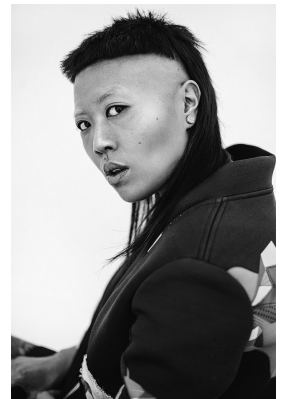

# **citizen**

*A Division Of Boss Models*

## **SOPHIA LEE**

Height: 169cm Bust: 96cm Waist: 78cm Hips: 96cm Shoe: 6 UK Hair: Red Eyes: Brown

**citizen**  
*A Division Of Boss Models*

**SOPHIA LEE**

Height: 169cm Bust: 96cm Waist: 78cm Hips: 96cm Shoe: 6 UK Hair: Red Eyes: Brown