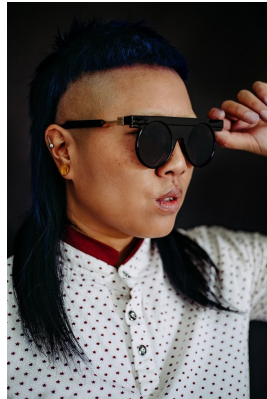

# **citizen**

*A Division Of Boss Models*

## **SOPHIA LEE**

Height: 169cm Bust: 96cm Waist: 78cm Hips: 96cm Shoe: 6 UK Hair: Red Eyes: Brown

**citizen**  
*A Division Of Boss Models*

**SOPHIA LEE**

Height: 169cm Bust: 96cm Waist: 78cm Hips: 96cm Shoe: 6 UK Hair: Red Eyes: Brown