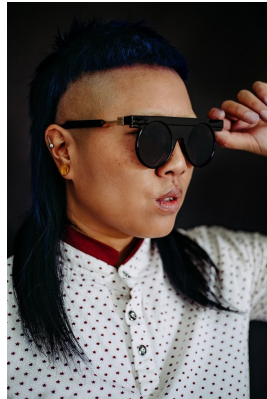

citizen

A Division Of Boss Models

SOPHIA LEE

Height: 169cm Bust: 96cm Waist: 78cm Hips: 96cm Shoe: 6 UK Hair: Red Eyes: Brown

citizen
A Division Of Boss Models

SOPHIA LEE

Height: 169cm Bust: 96cm Waist: 78cm Hips: 96cm Shoe: 6 UK Hair: Red Eyes: Brown