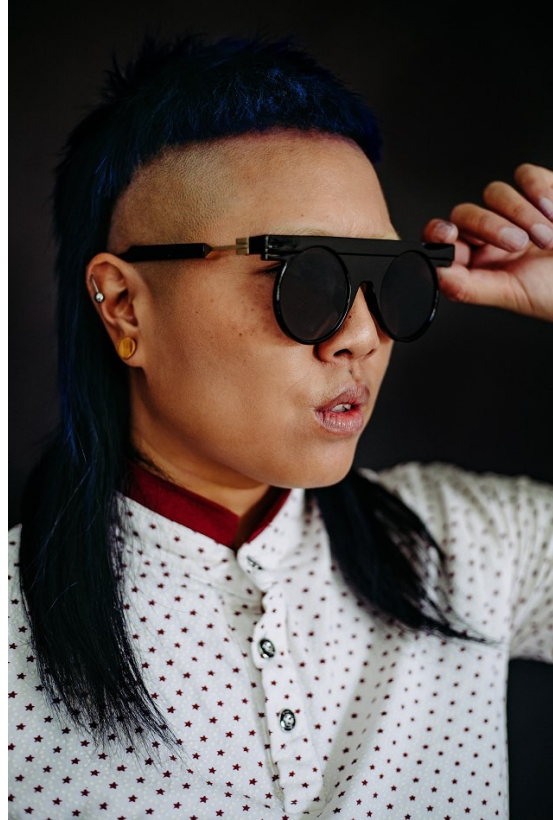

citizen
A Division Of Boss Models

SOPHIA LEE

Height: 169cm Bust: 96cm Waist: 78cm Hips: 96cm Shoe: 6 UK Hair: Red Eyes: Brown

SOPHIA LEE

Height: 169cm Bust: 96cm Waist: 78cm Hips: 96cm Shoe: 6 UK Hair: Red Eyes: Brown

SOPHIA LEE

Height: 169cm Bust: 96cm Waist: 78cm Hips: 96cm Shoe: 6 UK Hair: Red Eyes: Brown

citizen
A Division Of Boss Models

SOPHIA LEE

Height: 169cm Bust: 96cm Waist: 78cm Hips: 96cm Shoe: 6 UK Hair: Red Eyes: Brown

SOPHIA LEE

Height: 169cm Bust: 96cm Waist: 78cm Hips: 96cm Shoe: 6 UK Hair: Red Eyes: Brown

SOPHIA LEE

Height: 169cm Bust: 96cm Waist: 78cm Hips: 96cm Shoe: 6 UK Hair: Red Eyes: Brown

citizen
A Division Of Boss Models