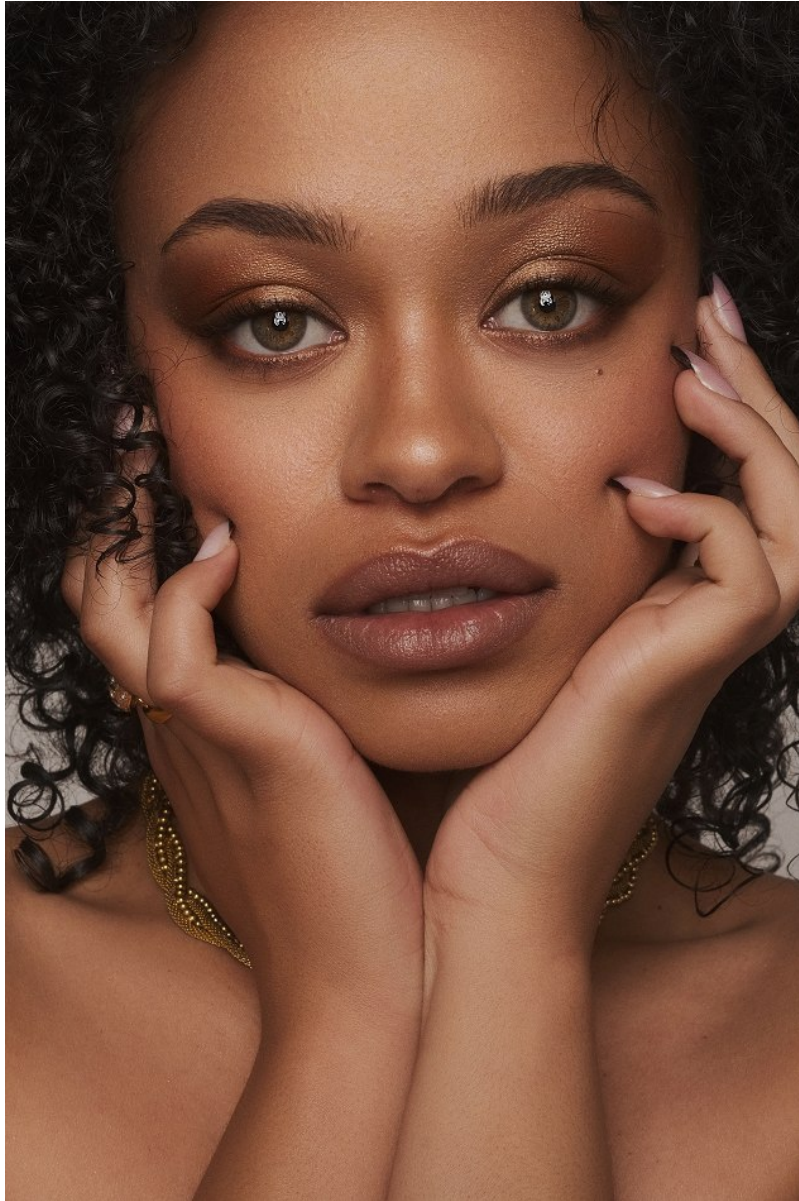

MICKYLE BERLING

MICKYLE BERLING

Height: 162cm Bust: 91cm Waist: 68cm Hips: 94cm Shoe: 5 UK Hair: Dark Brown Eyes: Green