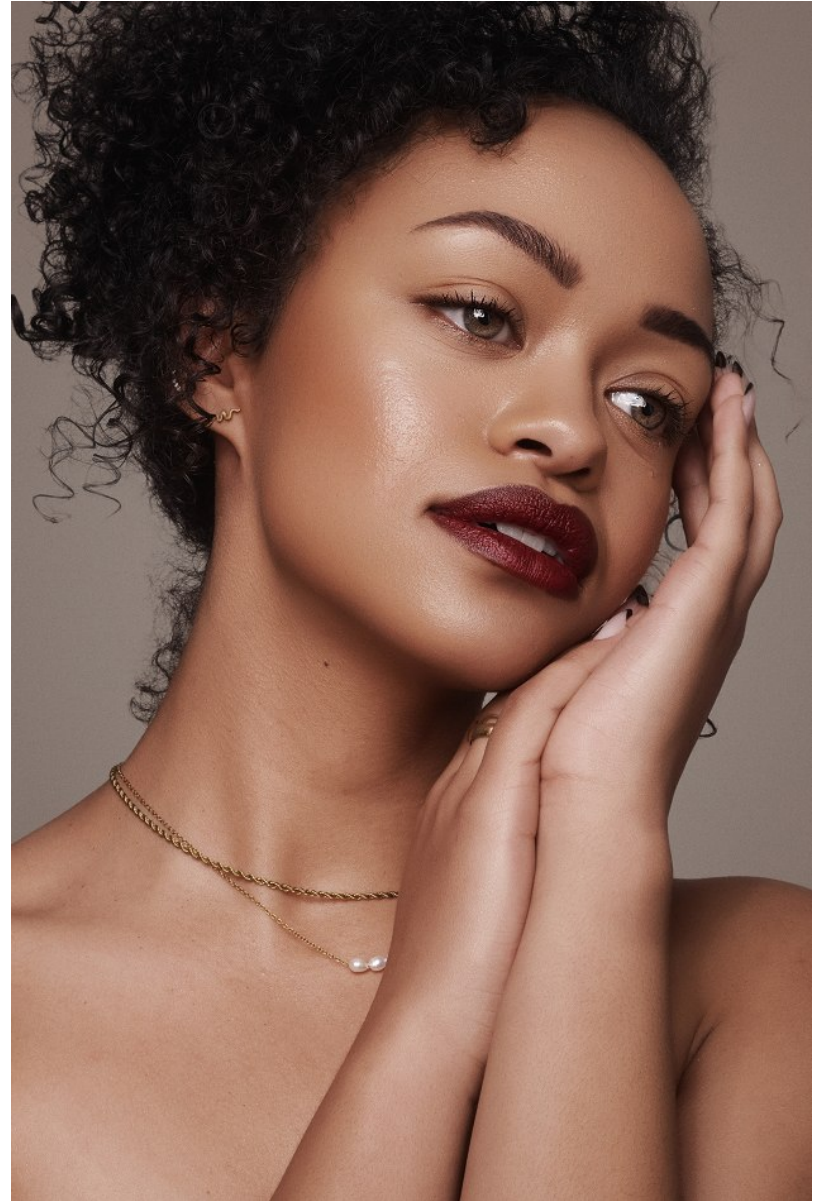

MICKYLE BERLING

Height: 162cm Bust: 91cm Waist: 68cm Hips: 94cm Shoe: 5 UK Hair: Dark Brown Eyes: Green