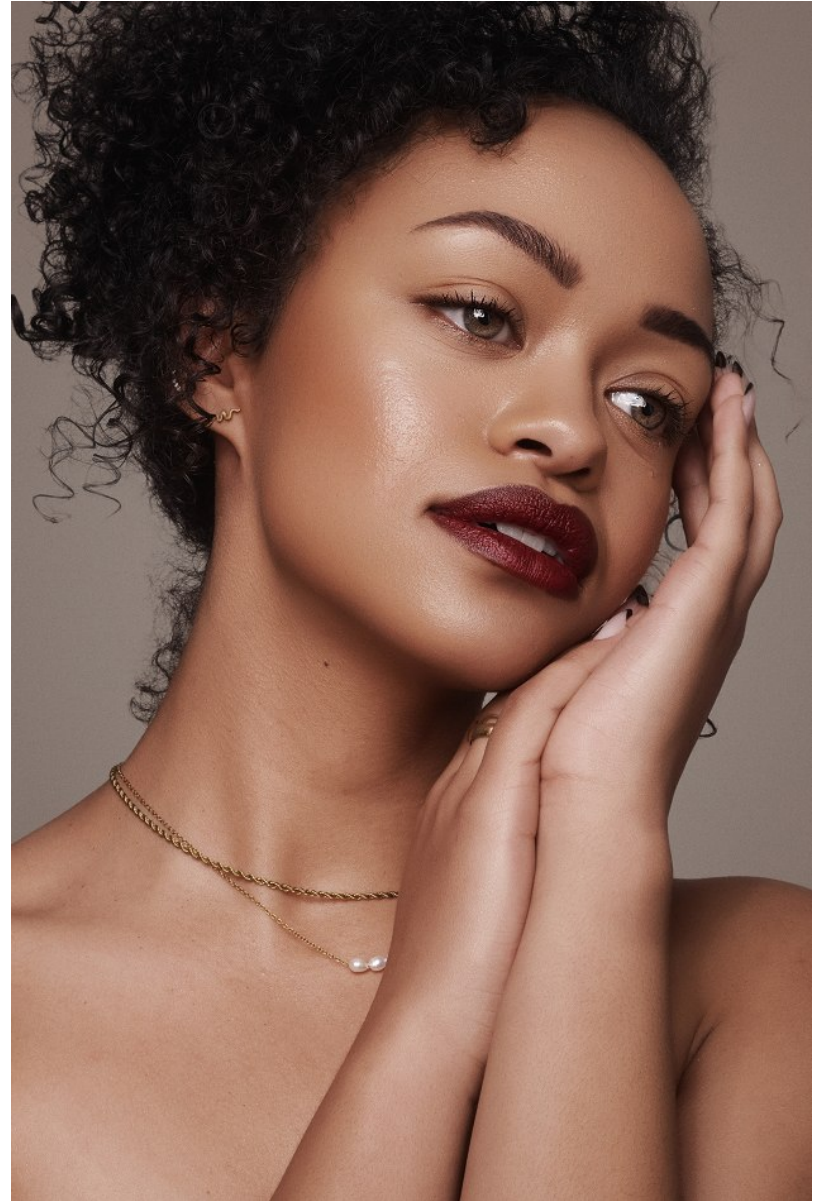

**citizen**  
*A Division Of Boss Models*

**MICKYLE BERLING**

Height: 162cm Bust: 91cm Waist: 68cm Hips: 94cm Shoe: 5 UK Hair: Dark Brown Eyes: Green

**citizen**  
*A Division Of Boss Models*

**MICKYLE BERLING**

**citizen**  
*A Division Of Boss Models*

**MICKYLE BERLING**

Height: 162cm Bust: 91cm Waist: 68cm Hips: 94cm Shoe: 5 UK Hair: Dark Brown Eyes: Green

**MICKYLE BERLING**

Height: 162cm Bust: 91cm Waist: 68cm Hips: 94cm Shoe: 5 UK Hair: Dark Brown Eyes: Green