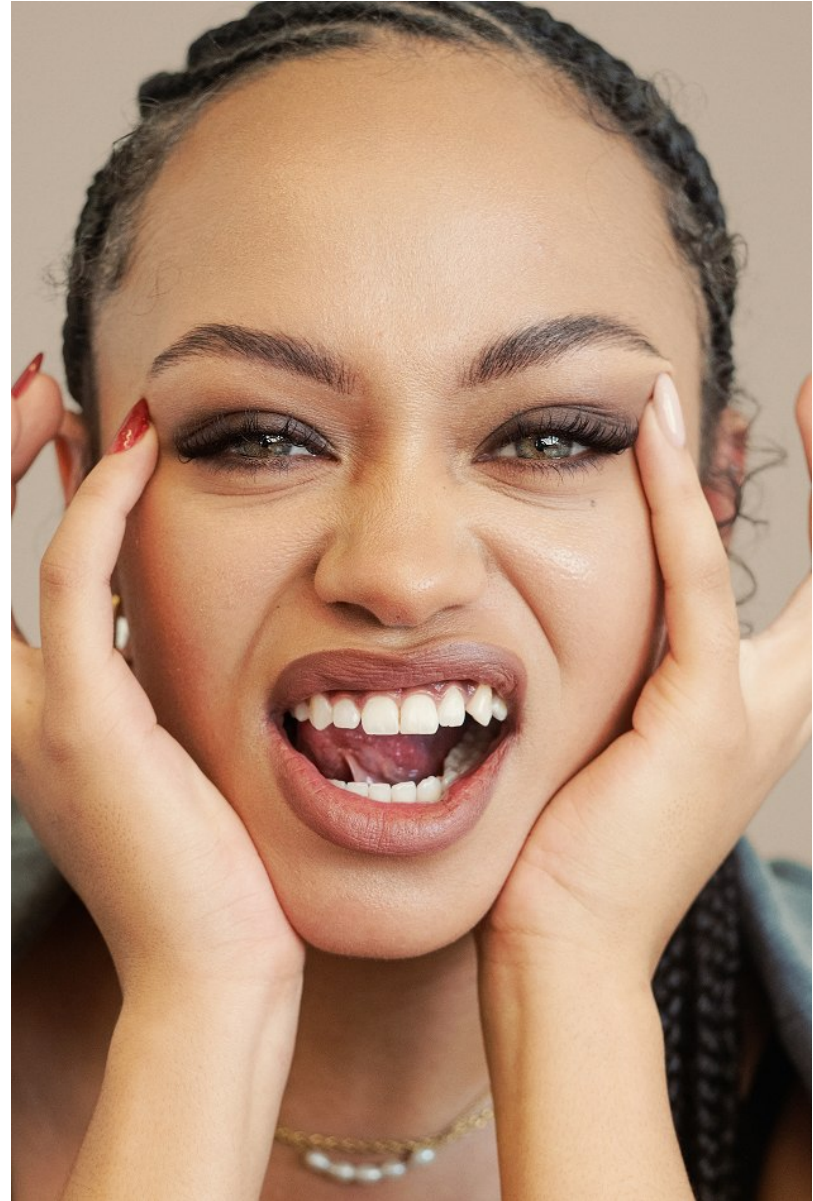

MICKYLE BERLING

Height: 162cm Bust: 91cm Waist: 68cm Hips: 94cm Shoe: 5 UK Hair: Dark Brown Eyes: Green