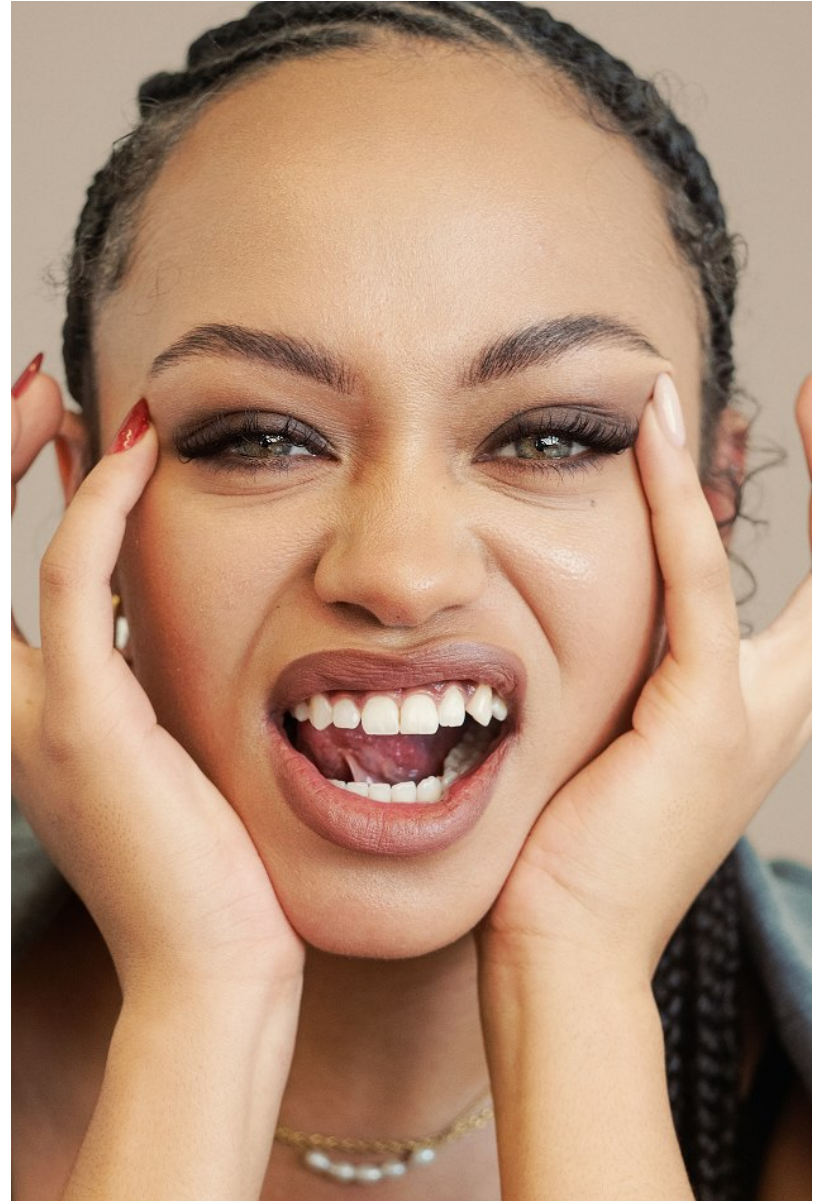

**citizen**  
*A Division Of Boss Models*

**MICKYLE BERLING**

Height: 162cm Bust: 91cm Waist: 68cm Hips: 94cm Shoe: 5 UK Hair: Dark Brown Eyes: Green

**citizen**  
*A Division Of Boss Models*

**MICKYLE BERLING**

Height: 162cm Bust: 91cm Waist: 68cm Hips: 94cm Shoe: 5 UK Hair: Dark Brown Eyes: Green

**MICKYLE BERLING**

Height: 162cm Bust: 91cm Waist: 68cm Hips: 94cm Shoe: 5 UK Hair: Dark Brown Eyes: Green

**citizen**  
*A Division Of Boss Models*